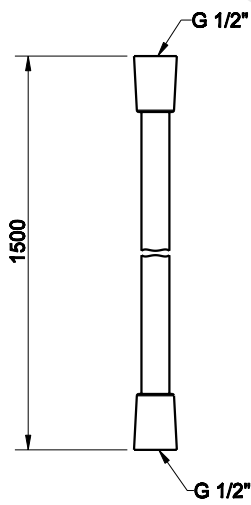

01637

1,50 m Cromalux flexible hose with conic 1/2" connections.

Technical features

1,50 m Cromalux flexible hose with conic 1/2" connections.

Certifications

Available Finishes