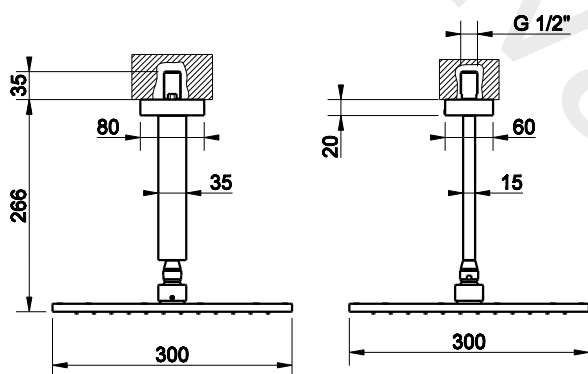

15186

Ceiling-mounted adjustable and antilimestone showerhead 300x300 mm, 270 mm length, 1/2" connections.

GESSI®

Technical features

- 1/2" connections
- Projection from ceiling 226 mm
- 300x300 showerhead
- Max flow rate 12,0 l/min at 3 bar