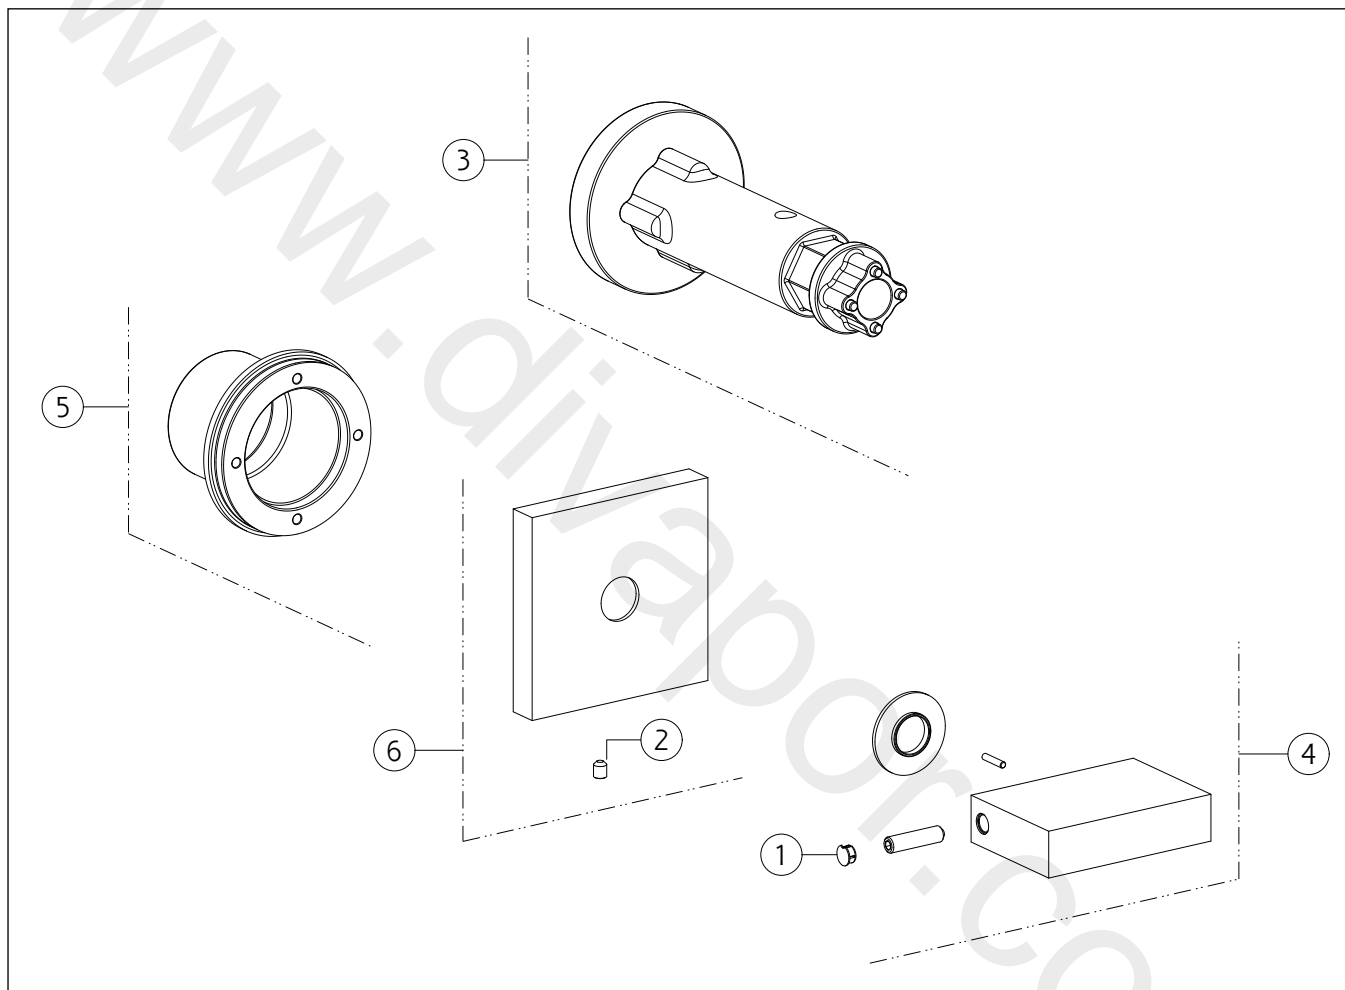

**GESSI®****43264**

GPF432640G001G000

data di validità/validity date  
≥ 9/2012**RETTANGOLO WELLNESS**

Parti esterne per rubinetto d'arresto per termostatico alta portata, attacchi da 3/4", portata a 3 bar circa 40 l/min.

External parts for stop valve for thermostatic high-capacity mixer, 3/4" connections. Water-flow capacity to 3 bar around to 40 l/min.

N°	Code	Descrizione	Description
1	SP00002	TAPPINO COPRI GRANO	SCREW COVER
2	SP02093	GRANO	SCREW
3	SP01932	CHIAVE	SPECIAL TOOL
4	SP01925	MANIGLIA	HANDLE
5	SP02459	CONTROPIASTRA	SUB PLATE
6	SP03894	PIASTRA	PLATE