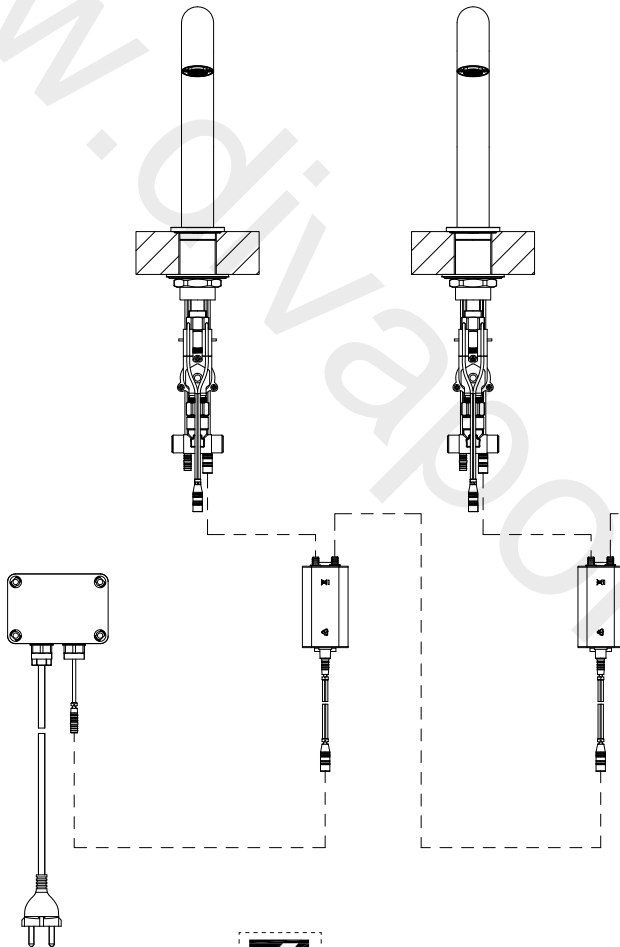

ART. 44681

COMPONENTS KIT

MAX N°5  
KIT

100/240Vac 50/60Hz

**COMPONENTS KIT**

**AWG 19 min  
Lmax = 8m**

**MAX N°5  
KIT**

**100/240Vac 50/60Hz**