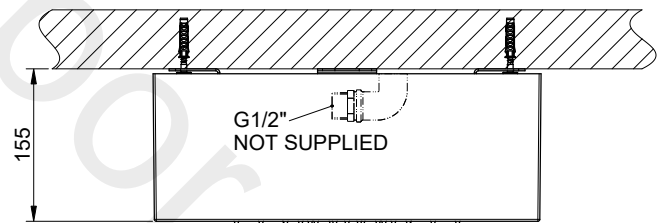

12V DC

COVER NOT INCLUDED

INSTALLATION MODE 1

INSTALLATION MODE 2

GESSI

AFILO 57303

SOFFIONE 300X300 ESTERNO RAIN COLOUR

Formato **A4**