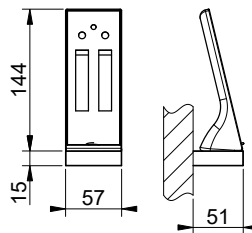

12V DC

COVER NOT INCLUDED

INSTALLATION MODE 1

INSTALLATION MODE 2

GESSI

AFILO 57303

SOFFIONE 300X300 ESTERNO RAIN COLOUR

Formato **A4**