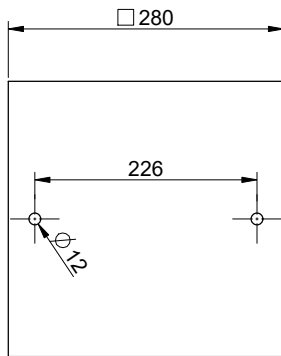

12V DC

COVER NOT INCLUDED

INSTALLATION MODE 1

INSTALLATION MODE 2

GESSI

AFILO 57303

SOFFIONE 300X300 ESTERNO RAIN COLOUR

Formato **A4**