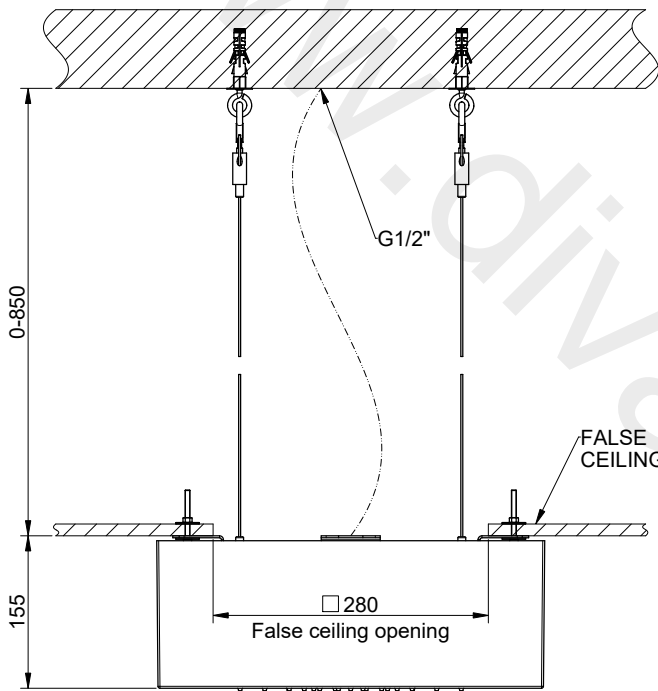

12V DC

COVER NOT INCLUDED

INSTALLATION MODE 1

INSTALLATION MODE 2

GESSI

AFILO 57303

SOFFIONE 300X300 ESTERNO RAIN COLOUR

Formato **A4**