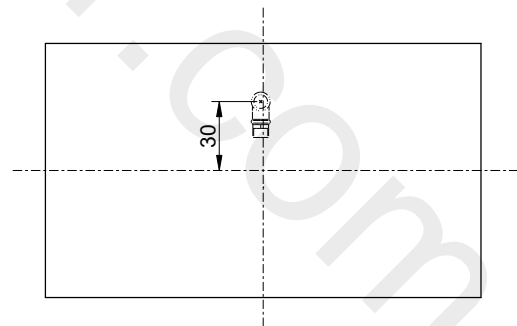

12V DC

COVER NOT INCLUDED

INSTALLATION MODE 1

INSTALLATION MODE 2

GESSI

AFILO 57403

SOFFIONE 300X500 ESTERNO RAIN COLOUR

Formato **A4**