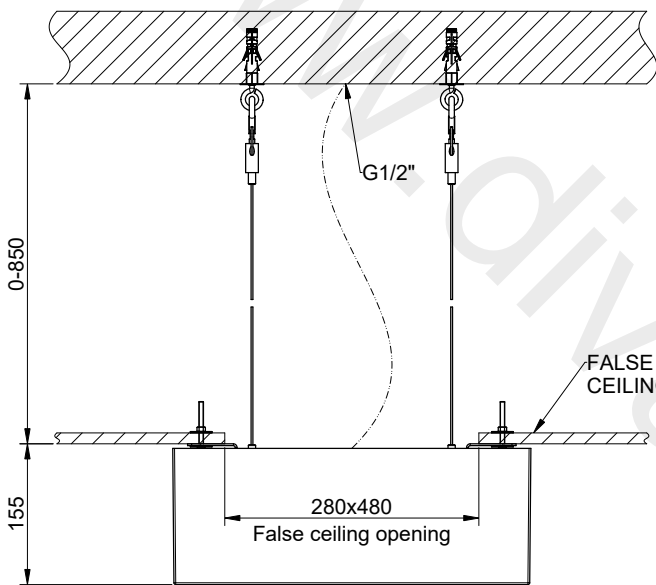

12V DC

COVER NOT INCLUDED

INSTALLATION MODE 1

INSTALLATION MODE 2

GESSI

AFILO 57403

SOFFIONE 300X500 ESTERNO RAIN COLOUR

Formato **A4**