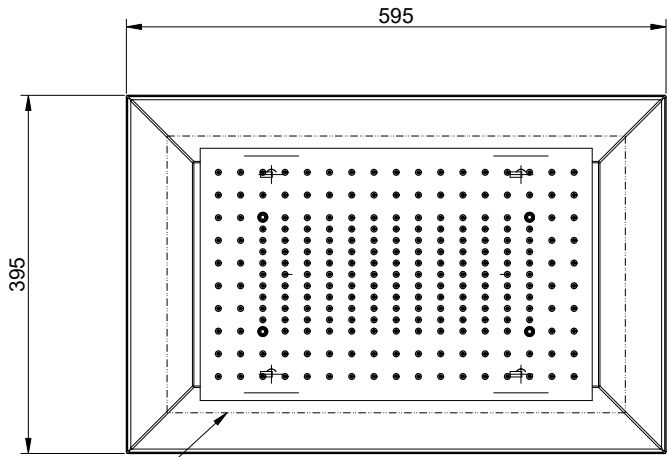

12V DC

COVER NOT INCLUDED

INSTALLATION MODE 1

INSTALLATION MODE 2

GESSI

AFILO 57403

SOFFIONE 300X500 ESTERNO RAIN COLOUR

Formato **A4**