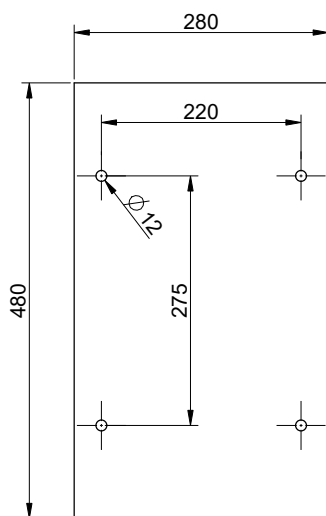

12V DC

COVER NOT INCLUDED

INSTALLATION MODE 1

INSTALLATION MODE 2

GESSI

AFILO 57403

SOFFIONE 300X500 ESTERNO RAIN COLOUR

Formato **A4**