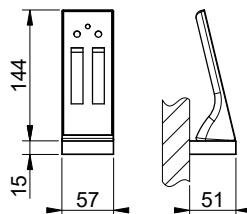

12V DC

COVER NOT INCLUDED

INSTALLATION MODE 1

INSTALLATION MODE 2

GESSI

AFILO 57403

SOFFIONE 300X500 ESTERNO RAIN COLOUR

Formato **A4**