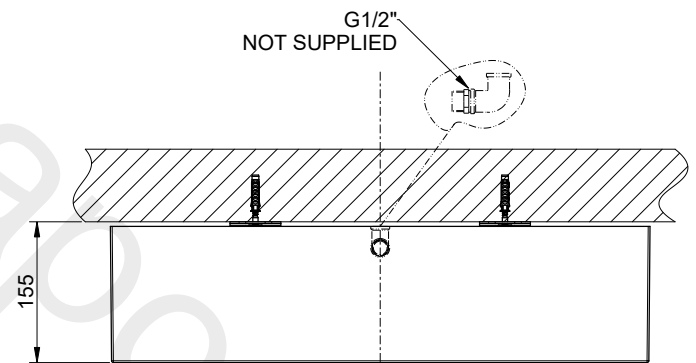

12V DC

COVER NOT INCLUDED

INSTALLATION MODE 1

INSTALLATION MODE 2

GESSI

AFILO 57403

SOFFIONE 300X500 ESTERNO RAIN COLOUR

Formato **A4**