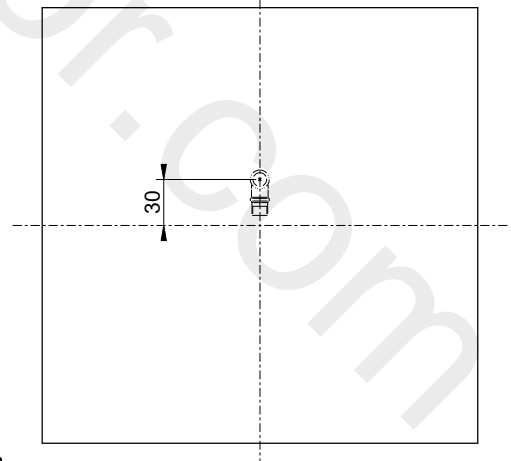

12V DC

COVER NOT INCLUDED

INSTALLATION MODE 1

INSTALLATION MODE 2

GESSI

AFILO 57503

SOFFIONE 500X500 ESTERNO RAIN COLOUR

Formato **A4**