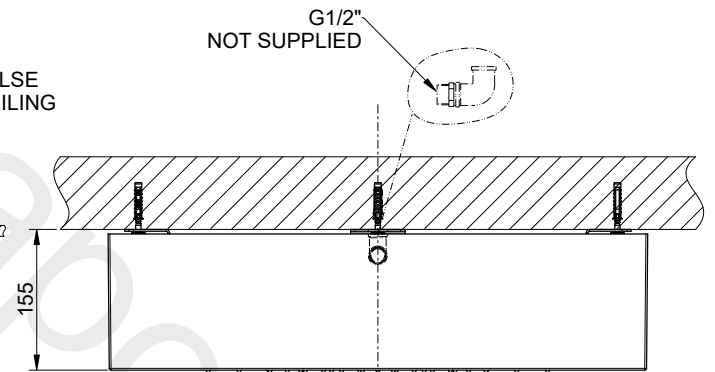

12V DC

COVER NOT INCLUDED

INSTALLATION MODE 1

INSTALLATION MODE 2

GESSI

AFILO 57503

SOFFIONE 500X500 ESTERNO RAIN COLOUR

Formato **A4**