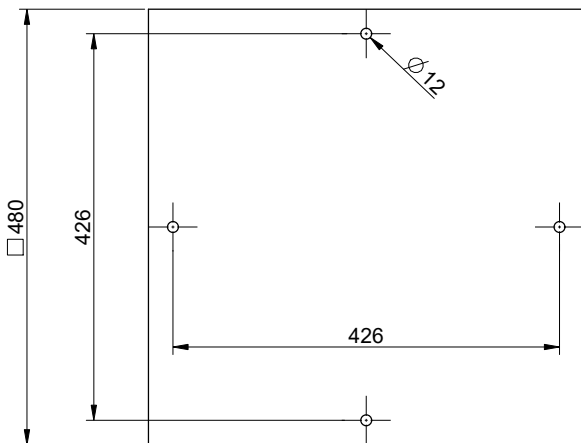

12V DC

COVER NOT INCLUDED

INSTALLATION MODE 1

INSTALLATION MODE 2

GESSI

AFILO 57503

SOFFIONE 500X500 ESTERNO RAIN COLOUR

Formato **A4**