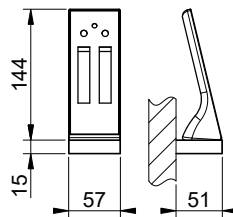

12V DC

COVER NOT INCLUDED

INSTALLATION MODE 1

INSTALLATION MODE 2

GESSI

AFILO 57503

SOFFIONE 500X500 ESTERNO RAIN COLOUR

Formato **A4**