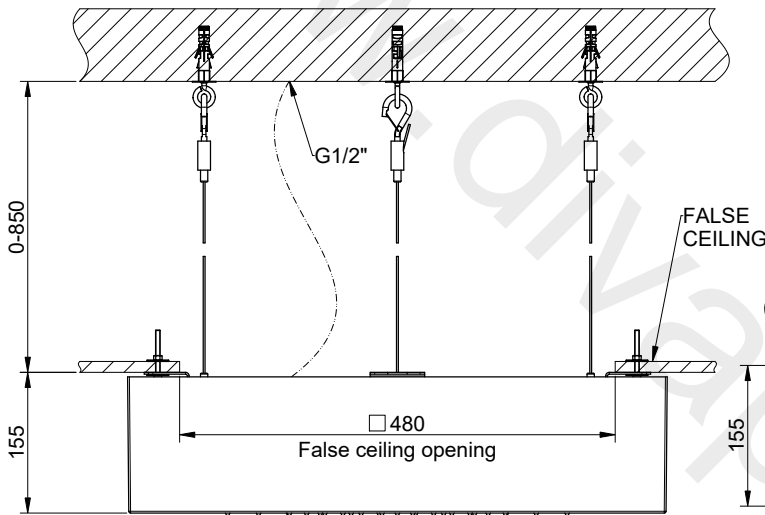

12V DC

COVER NOT INCLUDED

INSTALLATION MODE 1

INSTALLATION MODE 2

GESSI

AFILO 57503

SOFFIONE 500X500 ESTERNO RAIN COLOUR

Formato **A4**