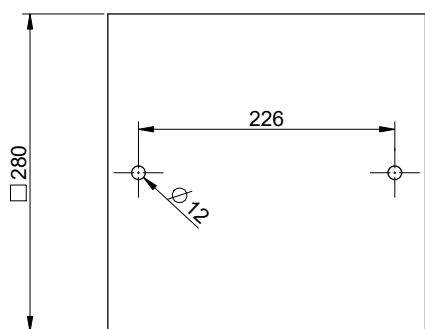

COVER NOT INCLUDED

12V DC

INSTALLATION MODE 1

INSTALLATION MODE 2

GESSI

AFILO 57603

SOFFIONE Ø350 ESTERNO PIOGGIA COLOUR

Formato **A4**