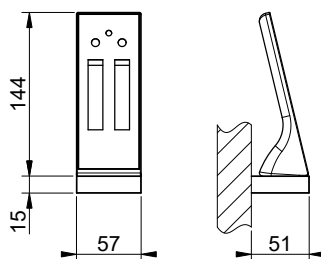

COVER NOT INCLUDED

12V DC

INSTALLATION MODE 1

INSTALLATION MODE 2

GESSI

AFILO 57603

SOFFIONE Ø350 ESTERNO PIOGGIA COLOUR

Formato **A4**