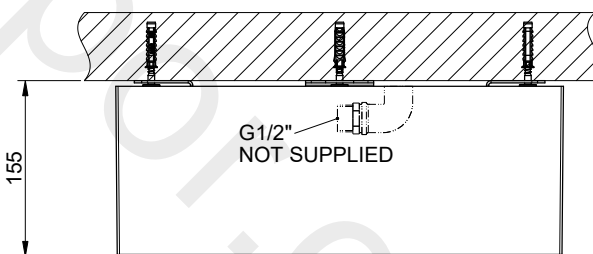

COVER NOT INCLUDED

12V DC

INSTALLATION MODE 1

INSTALLATION MODE 2

GESSI

AFILO 57603

SOFFIONE Ø350 ESTERNO PIOGGIA COLOUR

Formato **A4**