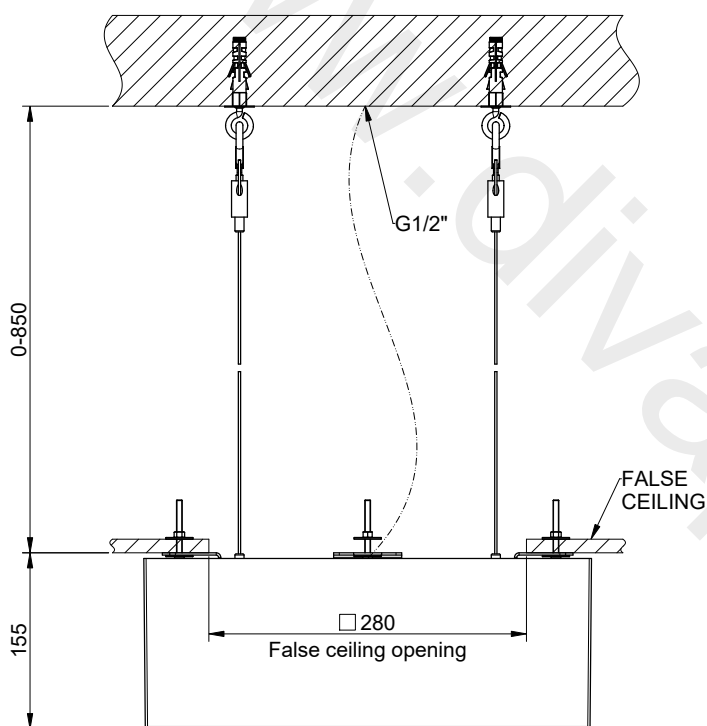

COVER NOT INCLUDED

12V DC

INSTALLATION MODE 1

INSTALLATION MODE 2

GESSI

AFILO 57603

SOFFIONE Ø350 ESTERNO PIOGGIA COLOUR

Formato **A4**