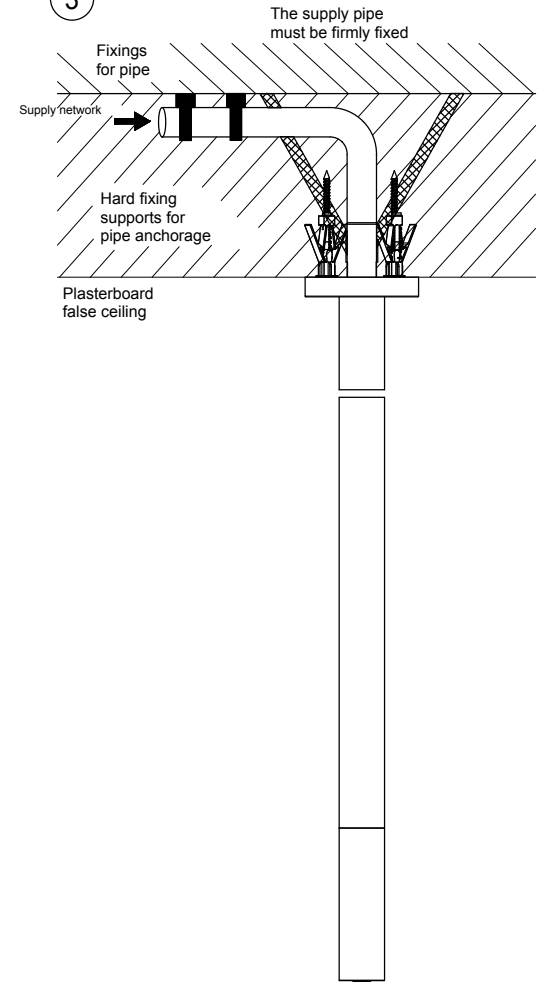

1

2

3

ATTENTION: In the second and third case hard fixing supports are not provided in the box but they need to be realized by the installer during the installation phase

GESSI

ANELLO 63499

BOCCA DA SOFFITTO CON LUNGHEZZA PERSONALIZZABILE