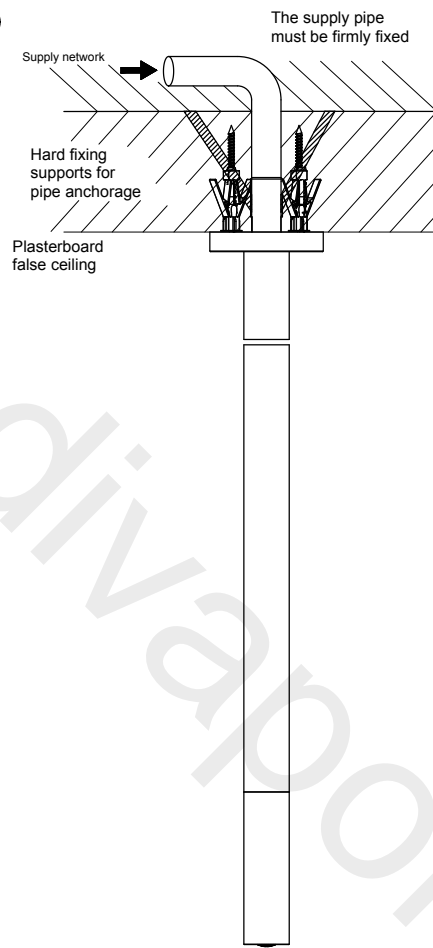

1

2

3

ATTENTION: In the second and third case hard fixing supports are not provided in the box but they need to be realized by the installer during the installation phase

GESSI

ANELLO 63499

BOCCA DA SOFFITTO CON LUNGHEZZA PERSONALIZZABILE