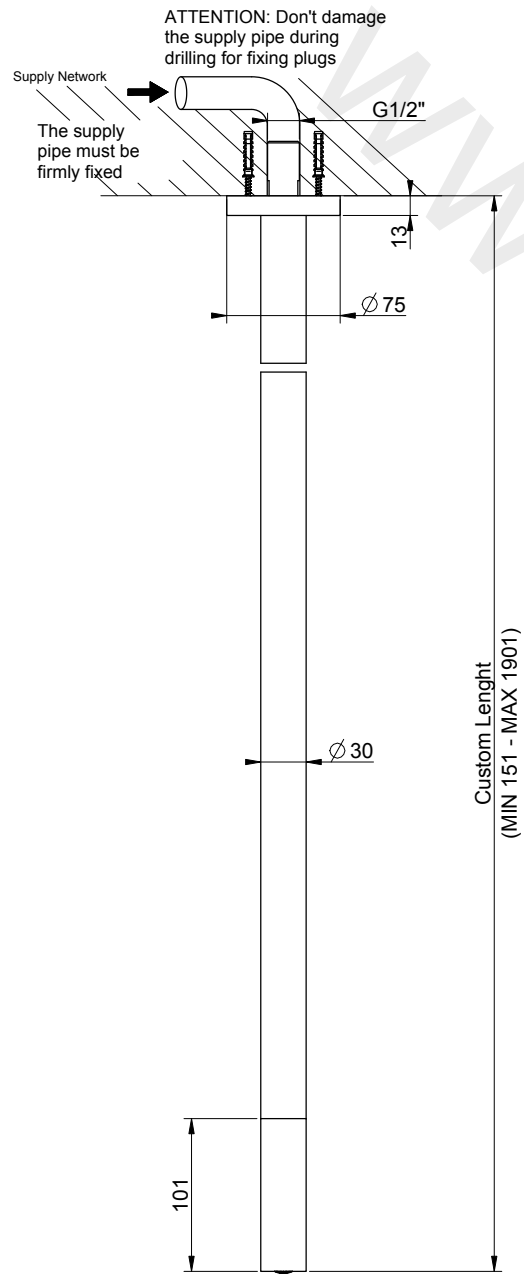

1

2

3

ATTENTION: In the second and third case hard fixing supports are not provided in the box but they need to be realized by the installer during the installation phase

GESSI

ANELLO 63499

BOCCA DA SOFFITTO CON LUNGHEZZA PERSONALIZZABILE