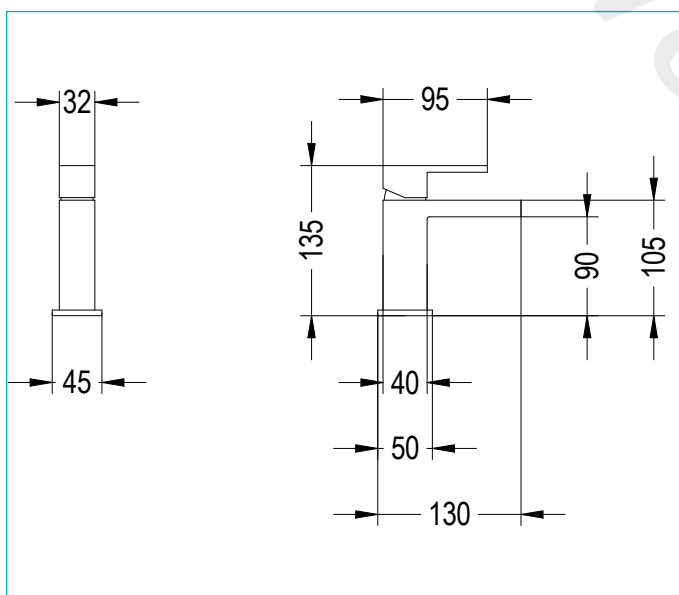

BLADE MINI MONO BASIN MIXER

ILLUSTRATED

20007015810 BLADE MINI MONO BASIN MIXER

CONFIGURATION OPTIONS

MATERIAL

Brass
Zinc Alloy

STANDARDS

BS EN 200
BS EN 817

NET WEIGHTS

Basin mixer 1.18kg

COLOURS AND FINISHES

Chrome plated

SPECIAL NOTES

FEATURES

Flexible tails included
Contemporary style

Flow Rate (litres per minute)	0.2 bar	0.5 bar	1 bar	2 bar	3 bar
Spout	2.1	3.2	4.2	7.3	9.5