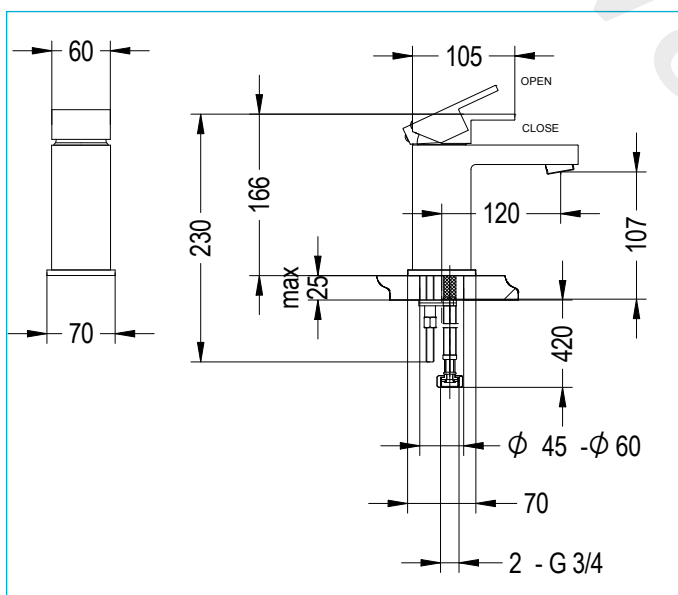

BLADE MONO DECK MOUNTED BATH FILLER

ILLUSTRATED

20007014620 BLADE MONO DECK MOUNTED BATH FILLER

CONFIGURATION OPTIONS

MATERIAL

Brass
Zinc Alloy

STANDARDS

BS EN 200
BS EN 817

NET WEIGHTS

Bath filler 2.6kg

COLOURS AND FINISHES

Chrome plated

SPECIAL NOTES

FEATURES

Flexible tails included Contemporary style

Flow Rate (litres per minute)	0.2 bar	0.5 bar	1 bar	2 bar	3 bar
Spout	8.4	15.6	20.5	30.2	37.4