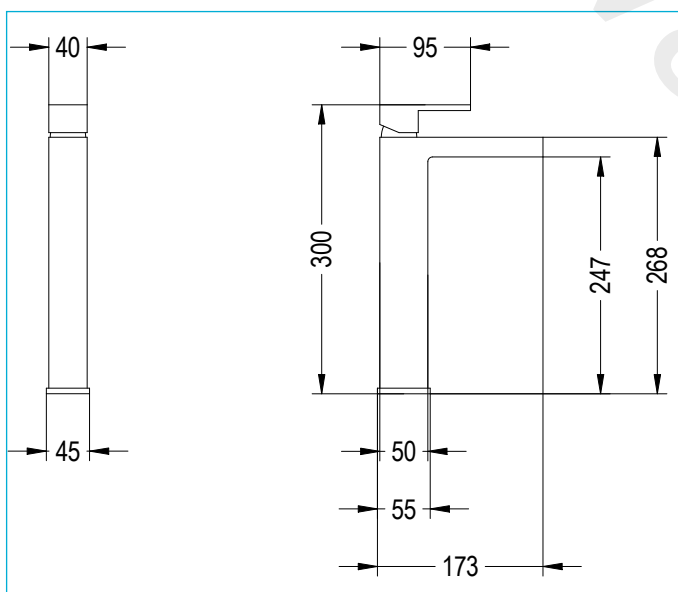

BLADE WASHBOWL MIXER

ILLUSTRATED

20007015820 BLADE WASHBOWL MIXER

CONFIGURATION OPTIONS
MATERIAL

 Brass
Zinc Alloy

STANDARDS

 BS EN 200
BS EN 817

NET WEIGHTS

Washbowl mixer 2.3kg

COLOURS AND FINISHES

Chrome plated

SPECIAL NOTES

Flexible tails included

FEATURES

Contemporary style

Flow Rate (litres per minute)	0.2 bar	0.5 bar	1 bar	2 bar	3 bar
Spout	3.9	5.8	9.2	14.1	17.8