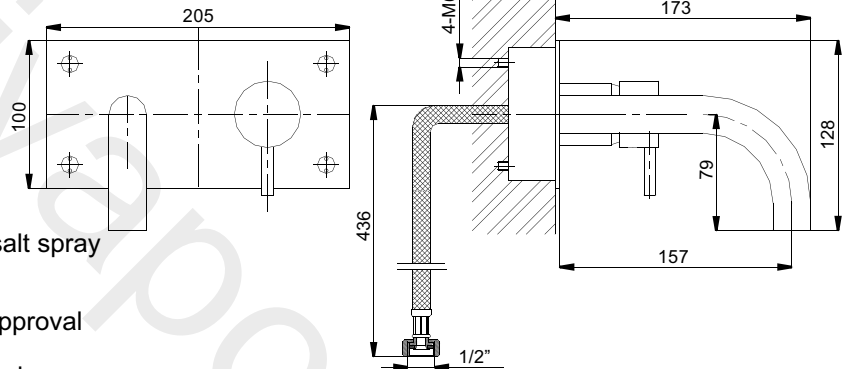

TECHNICAL DATASHEET

Metro Wall Mounted Bath Set with 16cm Spout Chrome

Product specification

Product Code:	20004010110
Finish:	Chrome plated
Product Type:	Modern
Construction:	Bodies of the tap are solid brass castings, and the handles are Brass; Solid brass casting produced from grade A brass
Valve Type:	35mm single lever ceramic disc cartridge
Supply:	Suitable for all plumbing systems
Inlet Connections:	1/2" BSP female loose nut, threaded flexible tails
Water Pressure:	Ranges from a minimum pressure of 3 to a maximum of 5 bar
Net Weight:	1.70 KG

Product specification

- Supplied with metal heads
- Chrome plating conforms to EN817 and EN200 – salt spray test to a level 10 grade
- The flexible tails: 1/2" (length:470mm) with WRC approval
- The mixer is fitted with a flow straightener for use in low pressure installations. An extra aerator for high pressure is included in the box
- The minimum wall cavity is 85mm