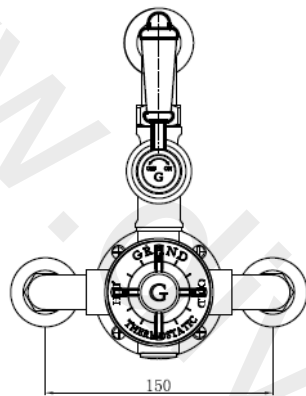

## Grand Wall Valve

**bathstore**

## 20007013200 - Grand Bottom shut off valve and bath spout chrome