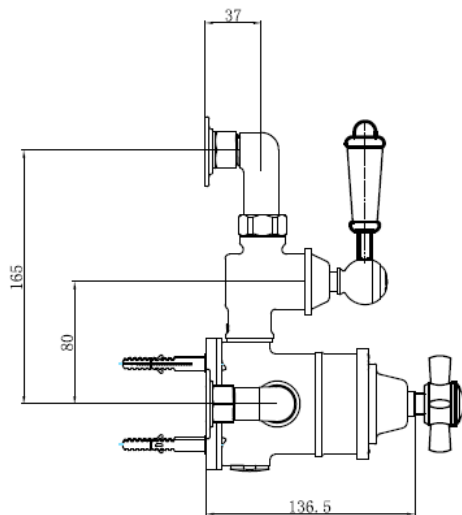

## Grand Wall Valve

**bathstore**

## 20007013200 - Grand Bottom shut off valve and bath spout chrome