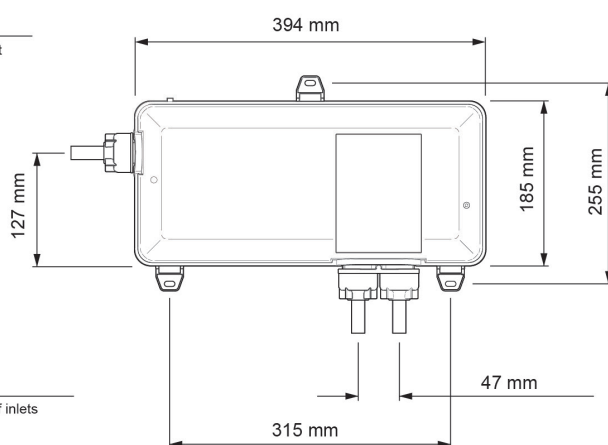

Mira Mode Single Shower Ceiling Fed

Ceiling Fed - High Pressure/Combi Boiler - 1.1874.007

Ceiling Fed - Pumped For Gravity - 1.1874.008

Digital Controller

Remote Start/Stop

High Pressure

Pumped

To download other resources, and for more information and advice on our products just visit:
www.mirashowers.co.uk