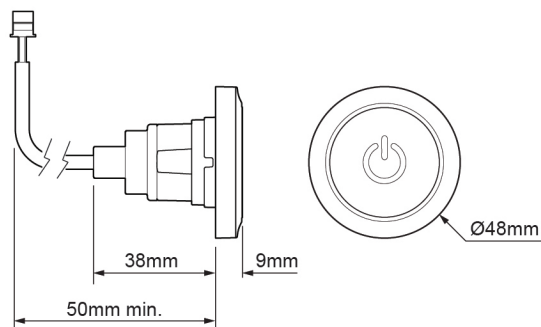

Mira Mode Single Shower Ceiling Fed

Ceiling Fed - High Pressure/Combi Boiler - 1.1874.007

Ceiling Fed - Pumped For Gravity - 1.1874.008

Digital Controller

Remote Start/Stop

High Pressure

Pumped

To download other resources, and for more information and advice on our products just visit:
www.mirashowers.co.uk