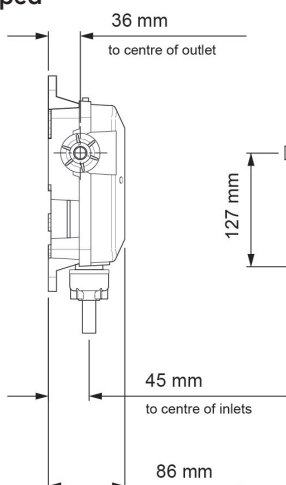

Mira Mode Single Shower Ceiling Fed

Ceiling Fed - High Pressure/Combi Boiler - 1.1874.007

Ceiling Fed - Pumped For Gravity - 1.1874.008

Digital Controller

Remote Start/Stop

High Pressure

Pumped

To download other resources, and for more information and advice on our products just visit:
www.mirashowers.co.uk