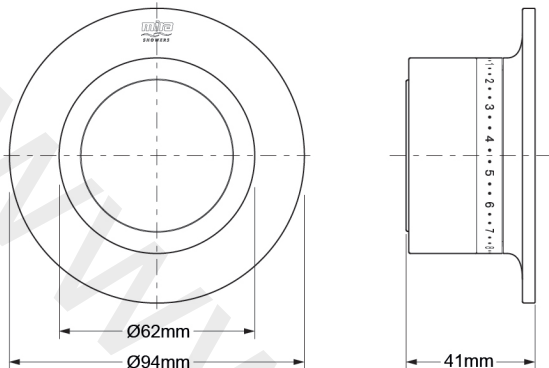

Mira Mode Single Shower Ceiling Fed

Ceiling Fed - High Pressure/Combi Boiler - 1.1874.007

Ceiling Fed - Pumped For Gravity - 1.1874.008

Digital Controller

Remote Start/Stop

High Pressure

Pumped

To download other resources, and for more information and advice on our products just visit:
www.mirashowers.co.uk