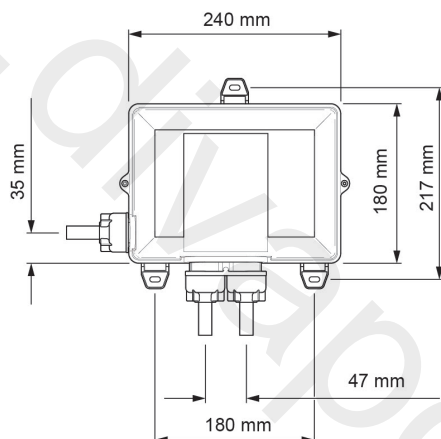

Mira Mode Single Shower Ceiling Fed

Ceiling Fed - High Pressure/Combi Boiler - 1.1874.007

Ceiling Fed - Pumped For Gravity - 1.1874.008

Digital Controller

Remote Start/Stop

High Pressure

Pumped

To download other resources, and for more information and advice on our products just visit:
www.mirashowers.co.uk