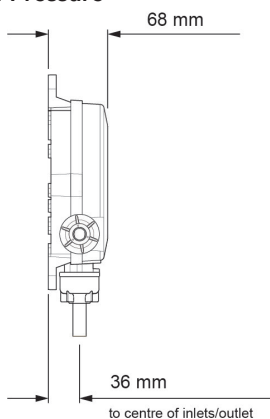

Mira Mode Single Shower Ceiling Fed

Ceiling Fed - High Pressure/Combi Boiler - 1.1874.007

Ceiling Fed - Pumped For Gravity - 1.1874.008

Digital Controller

Remote Start/Stop

High Pressure

Pumped

To download other resources, and for more information and advice on our products just visit:
www.mirashowers.co.uk