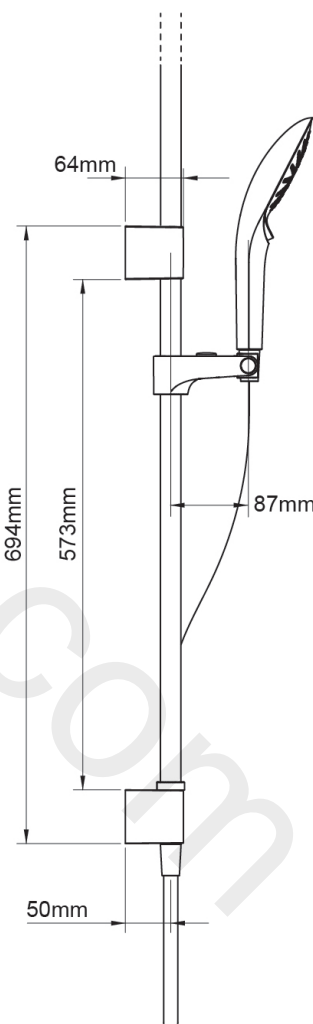

Mira Mode Single Shower Ceiling Fed

Ceiling Fed - High Pressure/Combi Boiler - 1.1874.007

Ceiling Fed - Pumped For Gravity - 1.1874.008

Digital Controller

Remote Start/Stop

High Pressure

Pumped

To download other resources, and for more information and advice on our products just visit:
www.mirashowers.co.uk