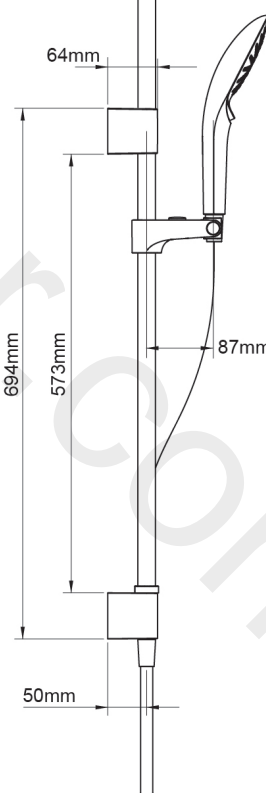

Mira Mode Dual Shower Ceiling Fed

Ceiling Fed - High Pressure/Combi Boiler - 1.1874.009

Ceiling Fed - Pumped For Gravity - 1.1874.010

Digital Controller

Remote Start/Stop

High Pressure

Pumped

To download other resources, and for more information and advice on our products just visit:
www.mirashowers.co.uk