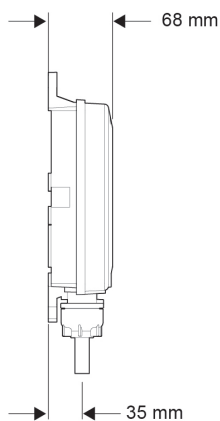

Mira Mode Dual Shower Ceiling Fed

Ceiling Fed - High Pressure/Combi Boiler - 1.1874.009

Ceiling Fed - Pumped For Gravity - 1.1874.010

Digital Controller

Remote Start/Stop

High Pressure

Pumped

To download other resources, and for more information and advice on our products just visit:
www.mirashowers.co.uk