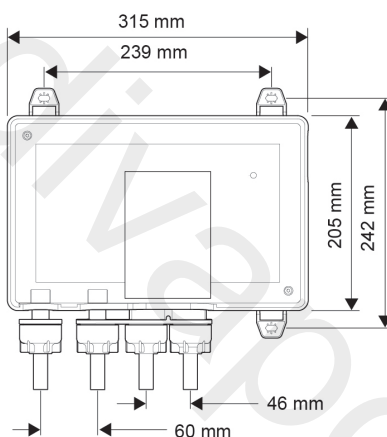

Mira Mode Dual Shower Ceiling Fed

Ceiling Fed - High Pressure/Combi Boiler - 1.1874.009

Ceiling Fed - Pumped For Gravity - 1.1874.010

Digital Controller

Remote Start/Stop

High Pressure

Pumped

To download other resources, and for more information and advice on our products just visit:
www.mirashowers.co.uk