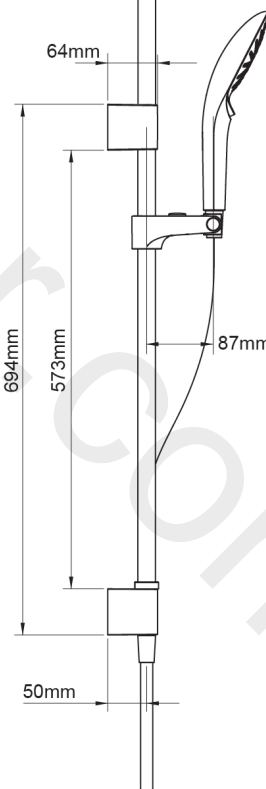

Mira Mode Dual Shower Ceiling Fed

Ceiling Fed - High Pressure/Combi Boiler - 1.1874.009

Ceiling Fed - Pumped For Gravity - 1.1874.010

Digital Controller

Remote Start/Stop

High Pressure

Pumped

To download other resources, and for more information and advice on our products just visit:
www.mirashowers.co.uk