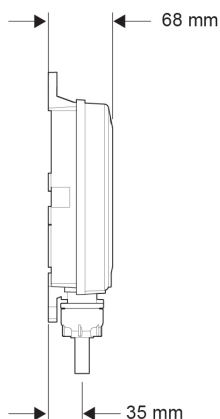

Mira Mode Dual Shower Ceiling Fed

Ceiling Fed - High Pressure/Combi Boiler - 1.1874.009

Ceiling Fed - Pumped For Gravity - 1.1874.010

Digital Controller

Remote Start/Stop

High Pressure

Pumped

To download other resources, and for more information and advice on our products just visit:
www.mirashowers.co.uk