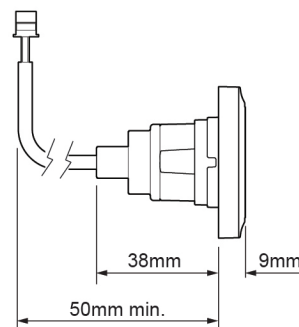

Mira Mode Dual Shower Ceiling Fed

Ceiling Fed - High Pressure/Combi Boiler - 1.1874.009

Ceiling Fed - Pumped For Gravity - 1.1874.010

Digital Controller

Remote Start/Stop

High Pressure

Pumped

To download other resources, and for more information and advice on our products just visit:
www.mirashowers.co.uk