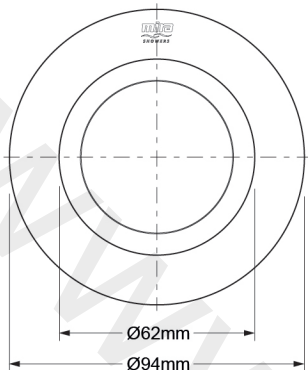

Mira Mode Dual Shower Ceiling Fed

Ceiling Fed - High Pressure/Combi Boiler - 1.1874.009

Ceiling Fed - Pumped For Gravity - 1.1874.010

Digital Controller

Remote Start/Stop

High Pressure

Pumped

To download other resources, and for more information and advice on our products just visit:
www.mirashowers.co.uk