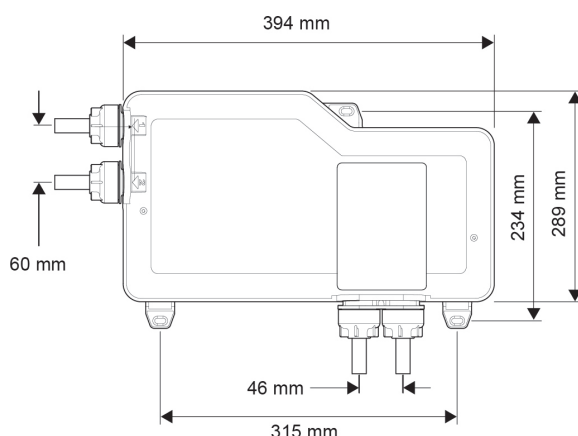

Mira Mode Dual Shower Ceiling Fed

Ceiling Fed - High Pressure/Combi Boiler - 1.1874.009

Ceiling Fed - Pumped For Gravity - 1.1874.010

Digital Controller

Remote Start/Stop

High Pressure

Pumped

To download other resources, and for more information and advice on our products just visit:
www.mirashowers.co.uk