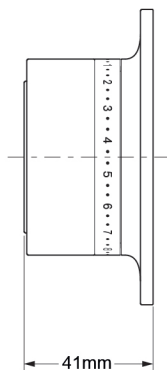

Mira Mode Dual Shower Ceiling Fed

Ceiling Fed - High Pressure/Combi Boiler - 1.1874.009

Ceiling Fed - Pumped For Gravity - 1.1874.010

Digital Controller

Remote Start/Stop

High Pressure

Pumped

To download other resources, and for more information and advice on our products just visit:
www.mirashowers.co.uk