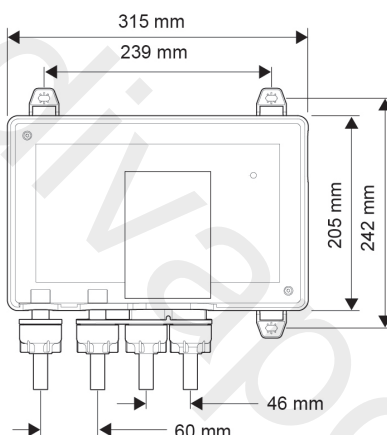

Mira Mode Dual Shower Ceiling Fed

Ceiling Fed - High Pressure/Combi Boiler - 1.1874.009

Ceiling Fed - Pumped For Gravity - 1.1874.010

Digital Controller

Remote Start/Stop

High Pressure

Pumped

To download other resources, and for more information and advice on our products just visit:
www.mirashowers.co.uk