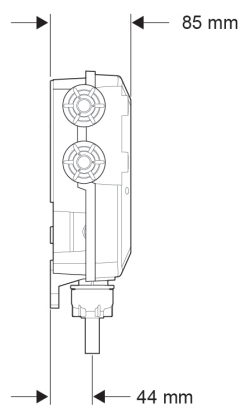

Mira Mode Dual Shower Ceiling Fed

Ceiling Fed - High Pressure/Combi Boiler - 1.1874.009

Ceiling Fed - Pumped For Gravity - 1.1874.010

Digital Controller

Remote Start/Stop

High Pressure

Pumped

To download other resources, and for more information and advice on our products just visit:
www.mirashowers.co.uk