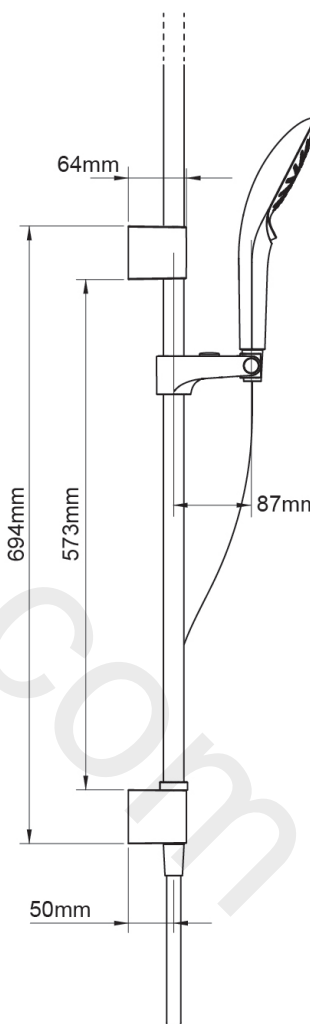

Mira Mode Single Shower Ceiling Fed

Ceiling Fed - High Pressure/Combi Boiler - 1.1874.007

Ceiling Fed - Pumped For Gravity - 1.1874.008

Digital Controller

Remote Start/Stop

High Pressure

Pumped

To download other resources, and for more information and advice on our products just visit:
www.mirashowers.co.uk