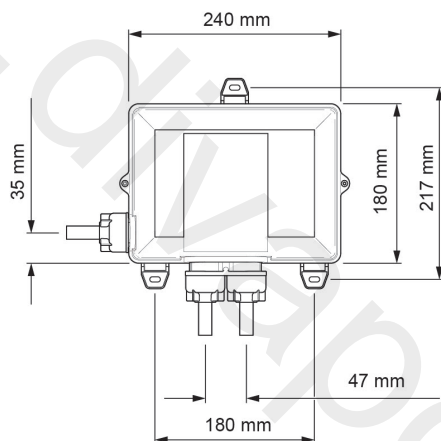

Mira Mode Single Shower Ceiling Fed

Ceiling Fed - High Pressure/Combi Boiler - 1.1874.007

Ceiling Fed - Pumped For Gravity - 1.1874.008

Digital Controller

Remote Start/Stop

High Pressure

Pumped

To download other resources, and for more information and advice on our products just visit:
www.mirashowers.co.uk