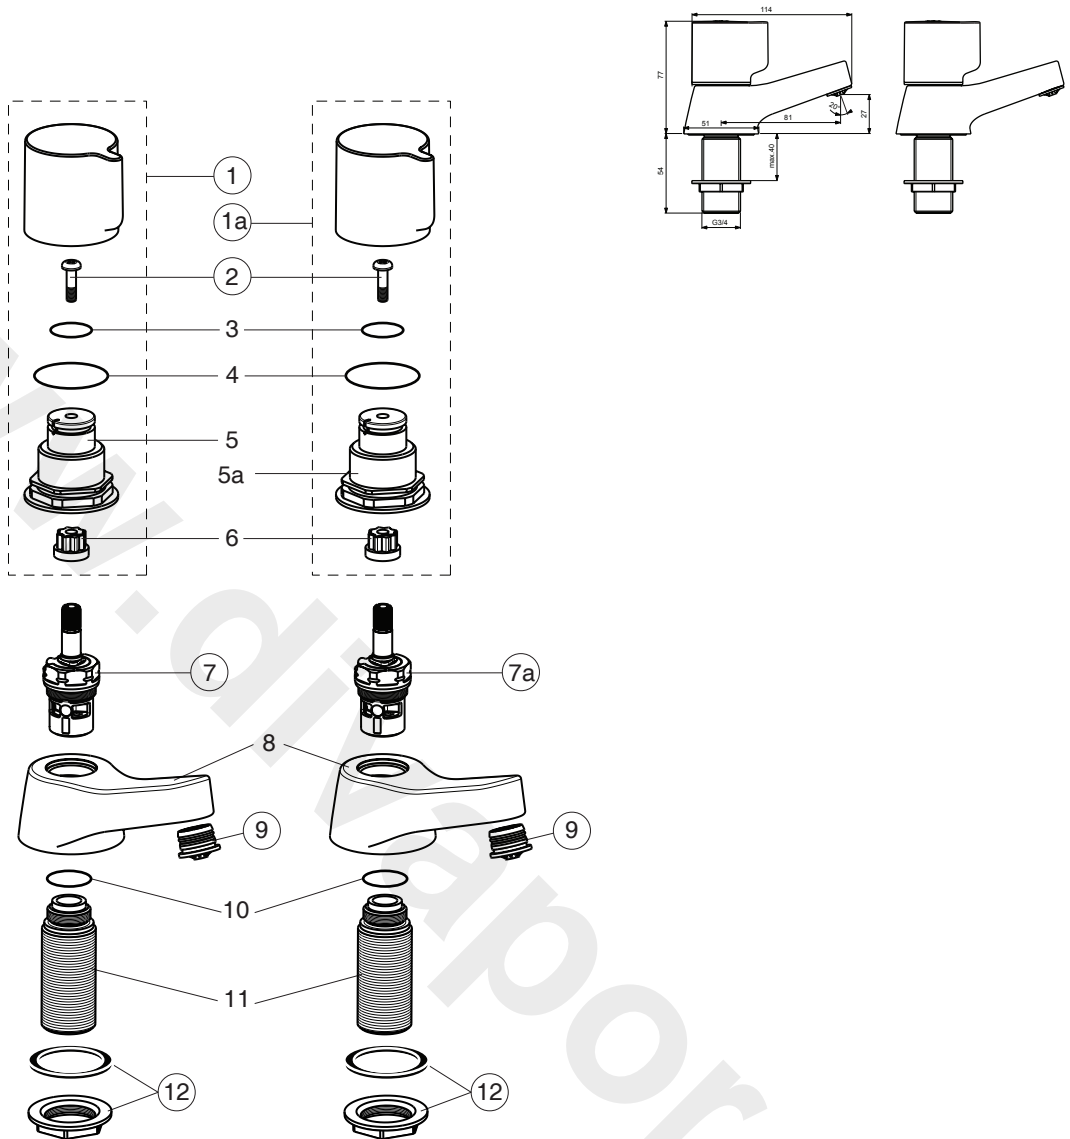

ALTO (B0350AA)

Pos.	Signify	Spare parts-Nr.	Quantity	Pos.	Signify	Spare parts-Nr.	Quantity
1	Handle,w/logo ISI-red	B960955AA	1 Set	12	Connecting group	B960471NU	1 Set
1a	Handle,w/logo ISI-blue	B960956AA	1 Set				
2	Screw M4x15	S961055NU	2 Pcs.				
3	O-Ring Ø15.6x2.4		2 Pcs.				
4	O-Ring Ø27.6x2.4		2 Pcs.				
5	Insert-red		1 Pcs.				
5a	Insert-blue		1 Pcs.				
6	Cover insert		2 Pcs.				
7	Cartridge G1/2,c/w open	A963004NU	1 Pcs.				
7a	Cartridge G1/2,a-c/w open	A963003NU	1 Pcs.				
8	Body pillar tap G3/4		2 Pcs.				
9	Flow straightener	B960998NU	2 Pcs.				
10	O-Ring Ø18.2x1.7		2 Pcs.				
11	Connector G3/4		2 Pcs.				