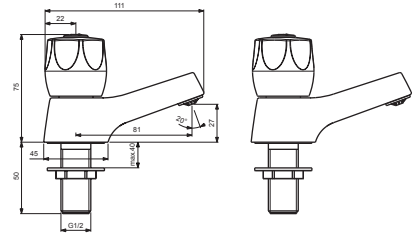

SANDRINGHAM 21

*Armitage
Shanks*

for article:
B0356AA

B0356AA
B9865AA

B9875AA

B9881AA

Pos.	Signify	Spare parts-Nr.	Quantity	Pos.	Signify	Spare parts-Nr.	Quantity
1	Cross handle-compl.	B960996AA	1 Set				
1a	Handle-compl.	B960995AA	1 Set				
1b	Lever-compl.	B960997AA	1 Set				
2	Indice buttons blue/red	B961056NU	1 Set				
3	Headworks	A963317NU	1 Pcs.				
3a	1/2 se ceramic disc cart a/cl close	A963004NU	1 Pcs.				
	1/2 se ceramic disc cart cl close	A963003NU	1 Pcs.				
4	Body pillar tap G1/2		2 Pcs.				
5	Flow straightener	B960998NU	2 Pcs.				
6	Connecting group	B960480NU	1 Set				
7	O-Ring Ø12.1x1.6		2 Pcs.				
8	Flow regulator 4 l/min.	A962570NU	1 Pcs.				