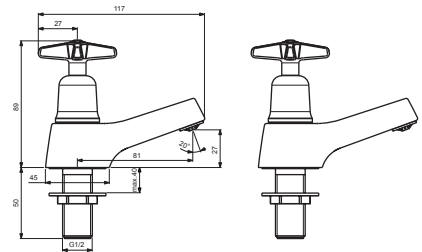

SANDRINGHAM 21

*Armitage
Shanks*

for article:
B0356AA

B0356AA
B9865AA

B9875AA

B9881AA

Pos.	Signify	Spare parts-Nr.	Quantity	Pos.	Signify	Spare parts-Nr.	Quantity
1	Cross handle-compl.	B960996AA	1 Set				
1a	Handle-compl.	B960995AA	1 Set				
1b	Lever-compl.	B960997AA	1 Set				
2	Indice buttons blue/red	B961056NU	1 Set				
3	Headworks	A963317NU	1 Pcs.				
3a	1/2 se ceramic disc cart a/cl close	A963004NU	1 Pcs.				
	1/2 se ceramic disc cart cl close	A963003NU	1 Pcs.				
4	Body pillar tap G1/2		2 Pcs.				
5	Flow straightener	B960998NU	2 Pcs.				
6	Connecting group	B960480NU	1 Set				
7	O-Ring Ø12.1x1.6		2 Pcs.				
8	Flow regulator 4 l/min.	A962570NU	1 Pcs.				