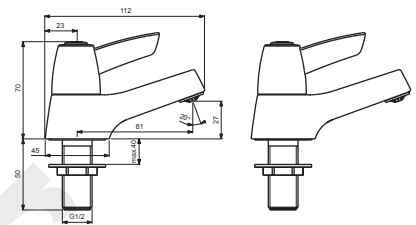

SANDRINGHAM 21

*Armitage
Shanks*

for article:
B0356AA

B0356AA
B9865AA

B9875AA

B9881AA

Pos.	Signify	Spare parts-Nr.	Quantity	Pos.	Signify	Spare parts-Nr.	Quantity
1	Cross handle-compl.	B960996AA	1 Set				
1a	Handle-compl.	B960995AA	1 Set				
1b	Lever-compl.	B960997AA	1 Set				
2	Indice buttons blue/red	B961056NU	1 Set				
3	Headworks	A963317NU	1 Pcs.				
3a	1/2 se ceramic disc cart a/cl close	A963004NU	1 Pcs.				
	1/2 se ceramic disc cart cl close	A963003NU	1 Pcs.				
4	Body pillar tap G1/2		2 Pcs.				
5	Flow straightener	B960998NU	2 Pcs.				
6	Connecting group	B960480NU	1 Set				
7	O-Ring Ø12.1x1.6		2 Pcs.				
8	Flow regulator 4 l/min.	A962570NU	1 Pcs.				