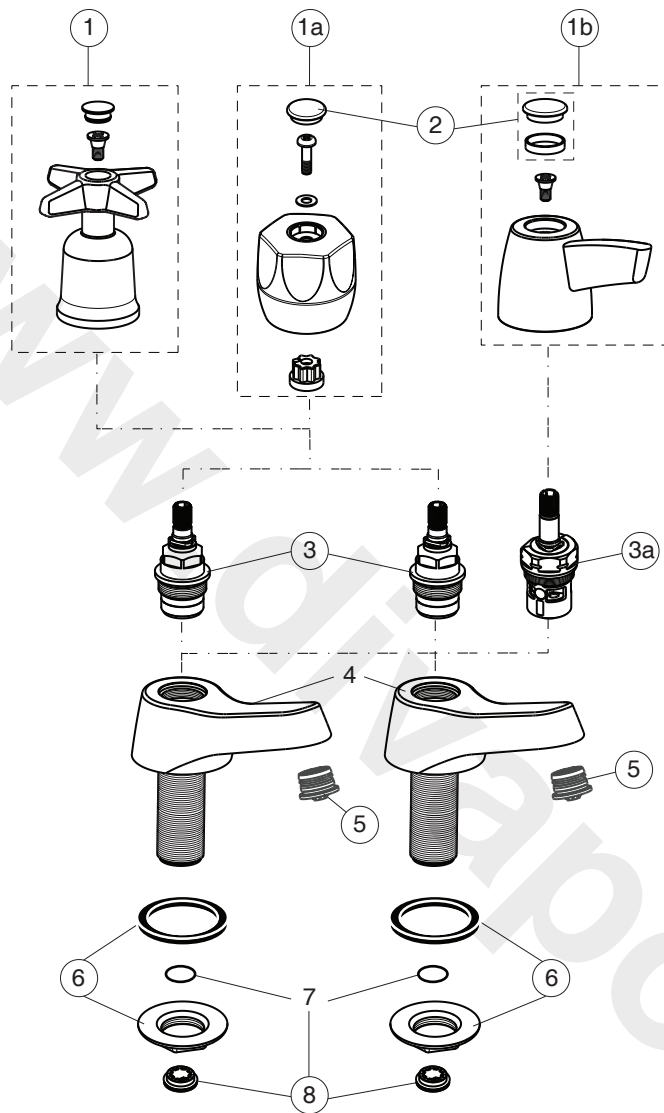

SANDRINGHAM 21

*Armitage
Shanks*

for article:
B0356AA

B0356AA
B9865AA

B9875AA

B9881AA

Pos.	Signify	Spare parts-Nr.	Quantity	Pos.	Signify	Spare parts-Nr.	Quantity
1	Cross handle-compl.	B960996AA	1 Set				
1a	Handle-compl.	B960995AA	1 Set				
1b	Lever-compl.	B960997AA	1 Set				
2	Indice buttons blue/red	B961056NU	1 Set				
3	Headworks	A963317NU	1 Pcs.				
3a	1/2 se ceramic disc cart a/cl close	A963004NU	1 Pcs.				
	1/2 se ceramic disc cart cl close	A963003NU	1 Pcs.				
4	Body pillar tap G1/2		2 Pcs.				
5	Flow straightener	B960998NU	2 Pcs.				
6	Connecting group	B960480NU	1 Set				
7	O-Ring Ø12.1x1.6		2 Pcs.				
8	Flow regulator 4 l/min.	A962570NU	1 Pcs.				