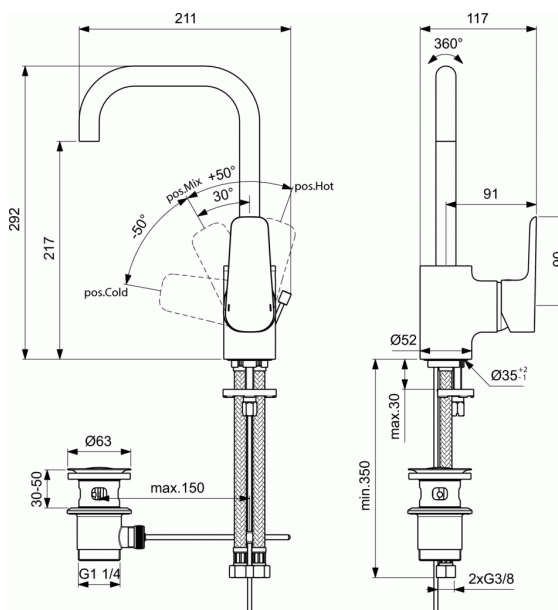

CERAPLAN III

One-hole High spout basin mixer

One-hole High spout basin mixer

- Easy-Fix fixation
- 38 mm cartridge FirmaFlow® ISI with hot water limiter, with Click technology
- Brass cast body
- Tubular spout "U" shape
- Metal handle with red and blue colour indication - printed on handle
- Cache aerator M16,5x1
- Metal pop-up waste
- Flexible hoses G3/8" for water supply system connection
- Comply with EN817

FINISHES*

* AA = Chrome

KEY FEATURES & BENEFITS

VARIANTS

One-hole High spout basin mixer

B0708