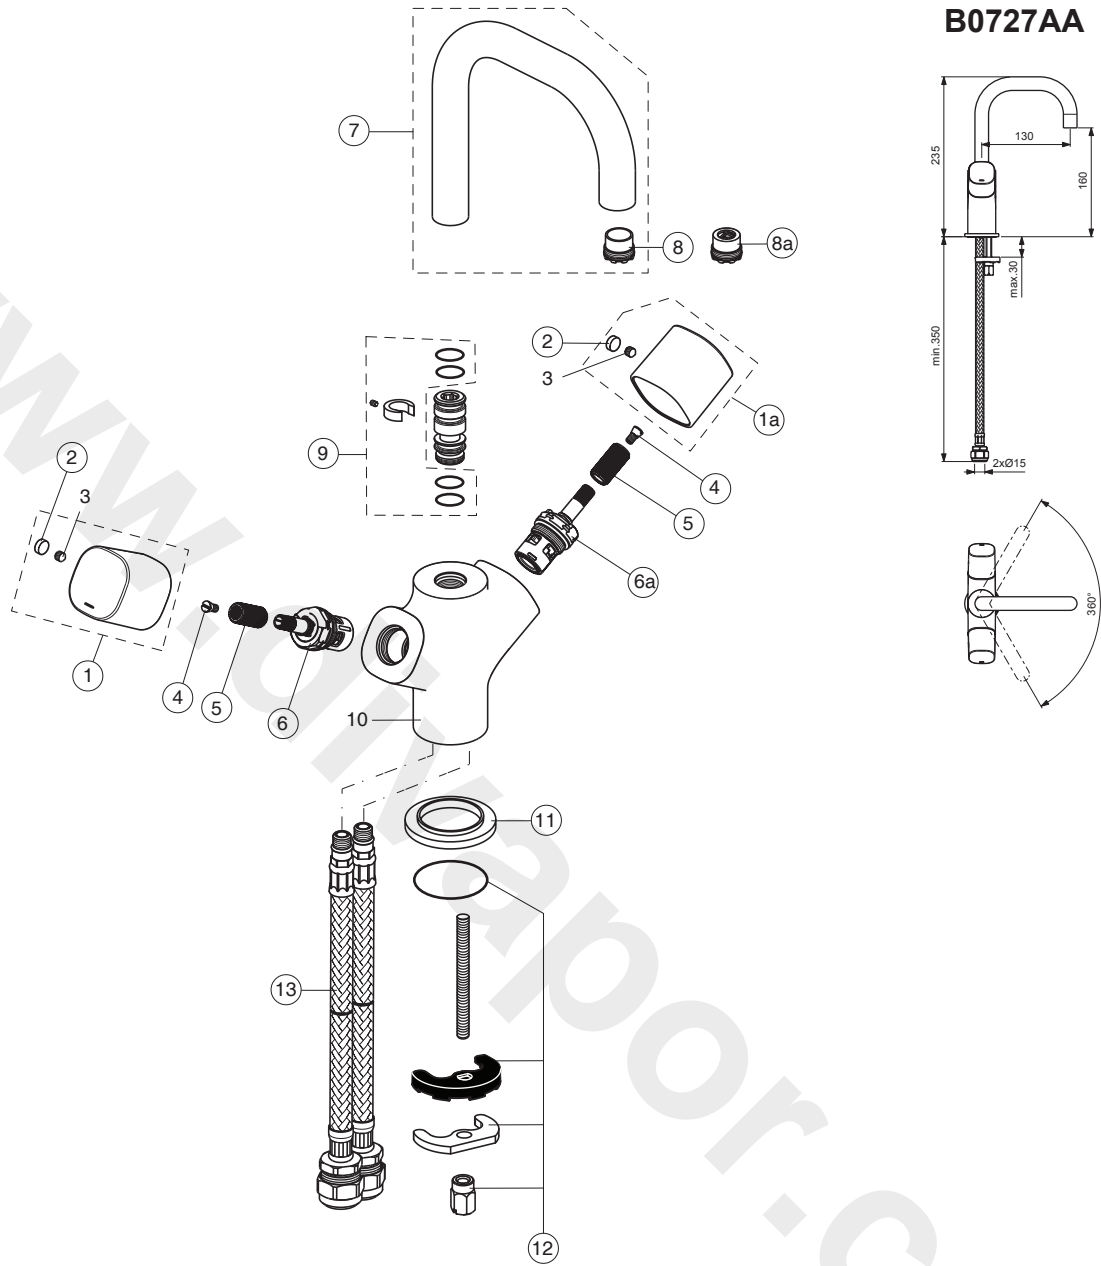

TEMPO

B0727AA

Pos.	Signify	Spare parts-Nr.	Quantity	Pos.	Signify	Spare parts-Nr.	Quantity
1	Handle(Red)-set	B961169AA	1 Pcs.	11	Rosette decorative	B960712AA	1 Pcs.
1a	Handle(Blue)-set	B961168AA	1 Pcs.	12	Connecting set	B964702NU	1 Set
2	Rubber cap Ø8.1x3	B960583NU	1 Pcs.	13	Flex pexhose G1/2	B960511NU	1 Pcs.
3	Screw M5x6		2 Pcs.				
4	Screw M4	A961337NU	1 Pcs.				
5	Griff-insert	A963196NU	2 Pcs.				
6	Cartridge G1/2,c/w open	A963004NU	1 Pcs.				
6a	Cartridge G1/2,a-c/w open	A963003NU	1 Pcs.				
7	Tub.spout U130mm	B961170AA	1 Set				
8	Outlet cache 5 l/min	A962708NU	1 Pcs.				
8a	Stream regulator Cache TT M16.5x1	B960500NU	1 Pcs.				
9	Repair kit for spout	B960868NU	1 Set				
10	Body basin		1 Pcs.				