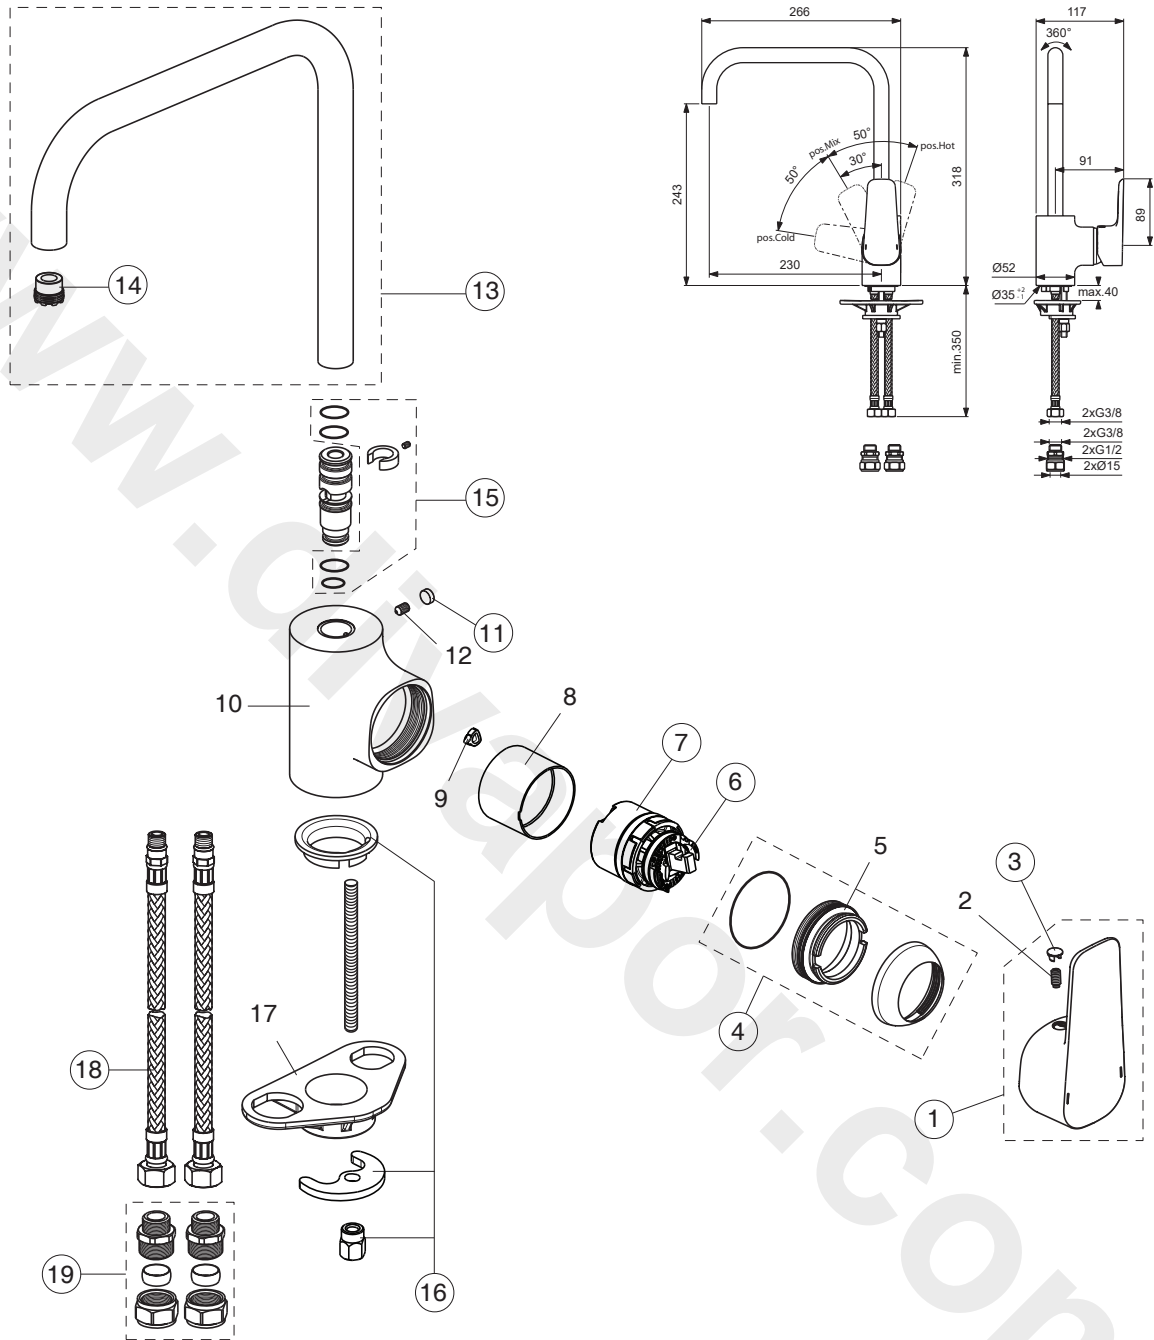

B0744AA

Pos.	Signify	Spare parts-Nr.	Quantity	Pos.	Signify	Spare parts-Nr.	Quantity
1	Lever, w/logo-set	B961118AA	1 Pcs.	15	Sealing set for tub.spout	B961120NU	1 Set
2	Screw M5x8		1 Pcs.	16	Connecting set	B960608NU	1 Set
3	Cap decorative	B960473AA	1 Pcs.	17	U plate support bracket fixing kit		1 Pcs.
4	Rosette-compl.	B961113AA	1 Pcs.	18	Flex pexhose G3/8-M10x1/L445	A963600NU	1 Pcs.
5	Screw M41x1.5/M46x1.5		1 Pcs.	19	Connector G3/8,Ø15-set	B960845NU	1 Set
6	Hot limit stop	A861181NU	1 Pcs.				
7	Cartridge Ø38mm-click	B961491NU	1 Pcs.				
8	Insert		1 Pcs.				
9	Pin		1 Pcs.				
10	Body kitchen		1 Pcs.				
11	Rubber Ø8.1x3	B960583NU	1 Pcs.				
12	Screw M5x8		1 Pcs.				
13	Tub.spout U230mm	B961559AA	1 Pcs.				
14	Aer.cache M16.5x1-5l/min	A962708NU	1 Pcs.				