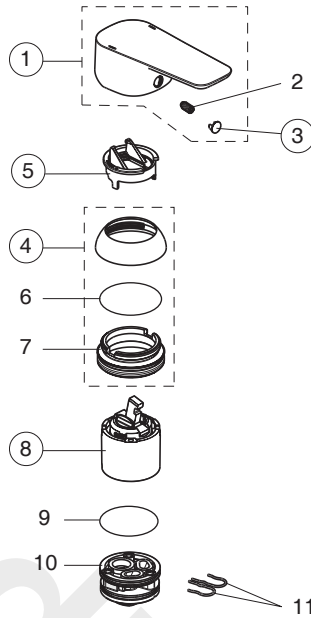

B0763AA

B0764AA

Pos.	Signify	Spare parts-Nr.	Quantity	Pos.	Signify	Spare parts-Nr.	Quantity
1	Lever,w/logo-set	B961117AA	1 Pcs.	14	Pop-up ass.	B960853AA	1 Pcs.
2	Screw M5x10		1 Pcs.	15	Connecting set	B960608NU	1 Set
3	Cap decorative	B960473AA	1 Pcs.	16	Flex hose G1/2-Ø10.5 L400mm		2 Pcs.
4	Rosette-compl.	B961113AA	1 Pcs.	17	Pull-up rod-compl.	B961119AA	1 Pcs.
5	Eco click set Ø40	B960477NU	1 Pcs.	18	Pop up waste shackle		1 Pcs.
6	O-Ring Ø41x1.78		1 Pcs.				
7	Screw M41x1.5/M46x1.5		1 Pcs.				
8	Cartridge Ø40,high-flow	B960775NU	1 Pcs.				
9	O-Ring Ø35x2		2 Pcs.				
10	Manifold		1 Pcs.				
11	Clip		2 Pcs.				
12	Body basin		1 Pcs.				
13	Aerator M24x1, 5l/min	B960754AA	1 Pcs.				
13a	Nozzle	A961625AA	1 Pcs.				