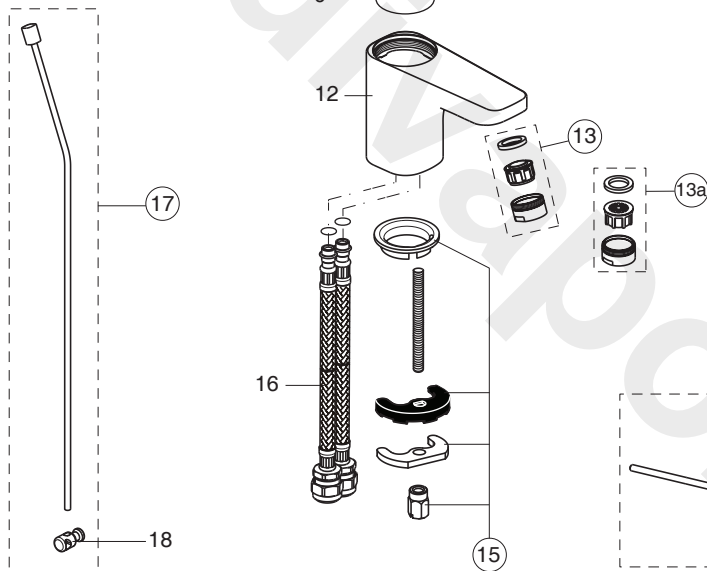

B0763AA

B0764AA

Pos.	Signify	Spare parts-Nr.	Quantity	Pos.	Signify	Spare parts-Nr.	Quantity
1	Lever,w/logo-set	B961117AA	1 Pcs.	14	Pop-up ass.	B960853AA	1 Pcs.
2	Screw M5x10		1 Pcs.	15	Connecting set	B960608NU	1 Set
3	Cap decorative	B960473AA	1 Pcs.	16	Flex hose G1/2-Ø10.5 L400mm		2 Pcs.
4	Rosette-compl.	B961113AA	1 Pcs.	17	Pull-up rod-compl.	B961119AA	1 Pcs.
5	Eco click set Ø40	B960477NU	1 Pcs.	18	Pop up waste shackle		1 Pcs.
6	O-Ring Ø41x1.78		1 Pcs.				
7	Screw M41x1.5/M46x1.5		1 Pcs.				
8	Cartridge Ø40,high-flow	B960775NU	1 Pcs.				
9	O-Ring Ø35x2		2 Pcs.				
10	Manifold		1 Pcs.				
11	Clip		2 Pcs.				
12	Body basin		1 Pcs.				
13	Aerator M24x1, 5l/min	B960754AA	1 Pcs.				
13a	Nozzle	A961625AA	1 Pcs.				