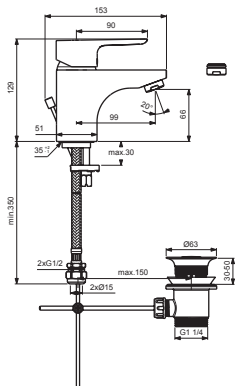

B0763AA

B0764AA

Pos.	Signify	Spare parts-Nr.	Quantity	Pos.	Signify	Spare parts-Nr.	Quantity
1	Lever,w/logo-set	B961117AA	1 Pcs.	14	Pop-up ass.	B960853AA	1 Pcs.
2	Screw M5x10		1 Pcs.	15	Connecting set	B960608NU	1 Set
3	Cap decorative	B960473AA	1 Pcs.	16	Flex hose G1/2-Ø10.5 L400mm		2 Pcs.
4	Rosette-compl.	B961113AA	1 Pcs.	17	Pull-up rod-compl.	B961119AA	1 Pcs.
5	Eco click set Ø40	B960477NU	1 Pcs.	18	Pop up waste shackle		1 Pcs.
6	O-Ring Ø41x1.78		1 Pcs.				
7	Screw M41x1.5/M46x1.5		1 Pcs.				
8	Cartridge Ø40,high-flow	B960775NU	1 Pcs.				
9	O-Ring Ø35x2		2 Pcs.				
10	Manifold		1 Pcs.				
11	Clip		2 Pcs.				
12	Body basin		1 Pcs.				
13	Aerator M24x1, 5l/min	B960754AA	1 Pcs.				
13a	Nozzle	A961625AA	1 Pcs.				