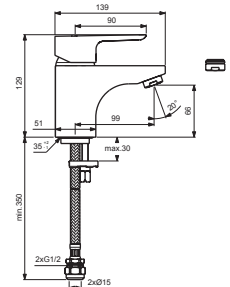

B0763AA

B0764AA

Pos.	Signify	Spare parts-Nr.	Quantity	Pos.	Signify	Spare parts-Nr.	Quantity
1	Lever,w/logo-set	B961117AA	1 Pcs.	14	Pop-up ass.	B960853AA	1 Pcs.
2	Screw M5x10		1 Pcs.	15	Connecting set	B960608NU	1 Set
3	Cap decorative	B960473AA	1 Pcs.	16	Flex hose G1/2-Ø10.5 L400mm		2 Pcs.
4	Rosette-compl.	B961113AA	1 Pcs.	17	Pull-up rod-compl.	B961119AA	1 Pcs.
5	Eco click set Ø40	B960477NU	1 Pcs.	18	Pop up waste shackle		1 Pcs.
6	O-Ring Ø41x1.78		1 Pcs.				
7	Screw M41x1.5/M46x1.5		1 Pcs.				
8	Cartridge Ø40,high-flow	B960775NU	1 Pcs.				
9	O-Ring Ø35x2		2 Pcs.				
10	Manifold		1 Pcs.				
11	Clip		2 Pcs.				
12	Body basin		1 Pcs.				
13	Aerator M24x1, 5l/min	B960754AA	1 Pcs.				
13a	Nozzle	A961625AA	1 Pcs.				