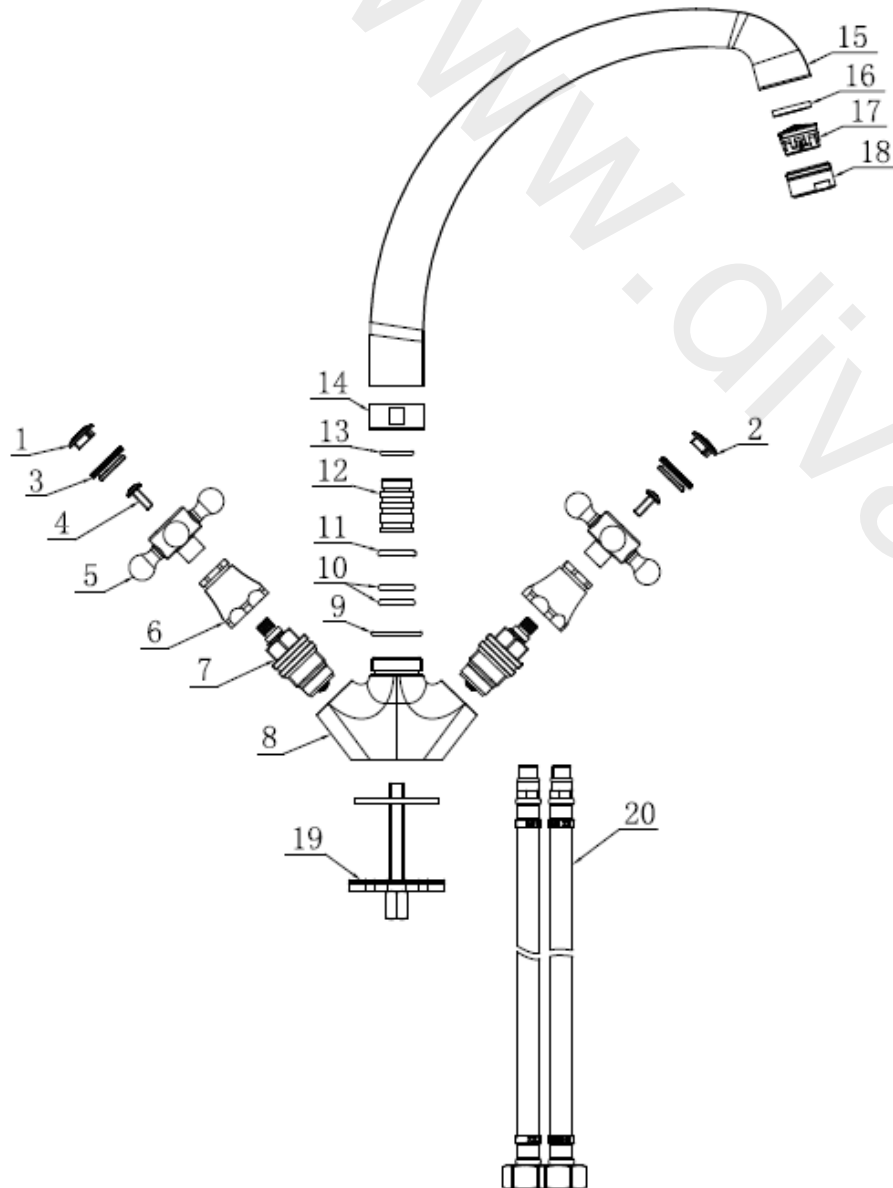

nabis
fits perfectly

Item	Description	* Regal crosshead kitchen tap B08912
1	Indice(Hot)	B09108
2	Indice(Cold)	B09108
3	Indice Seat	B09108
4	Screw	B09108
5	Handle Seat	B09108
6	Valve Cover	B09109
7	Valve	B09110
8	Tap Body	Not Available
9	O ring	Not Available
10	O ring	Not Available
11	Washer	Not Available
12	Adaptor	Not Available
13	O Ring	Not Available
14	Decking Nut	Not Available
15	Spout	Not Available
16	Washer	B09104
17	Aerator	B09104
18	Flow straightener Shell	B09104
19	Fixing kit	Not Available
20	Braided Connectors	Not Available