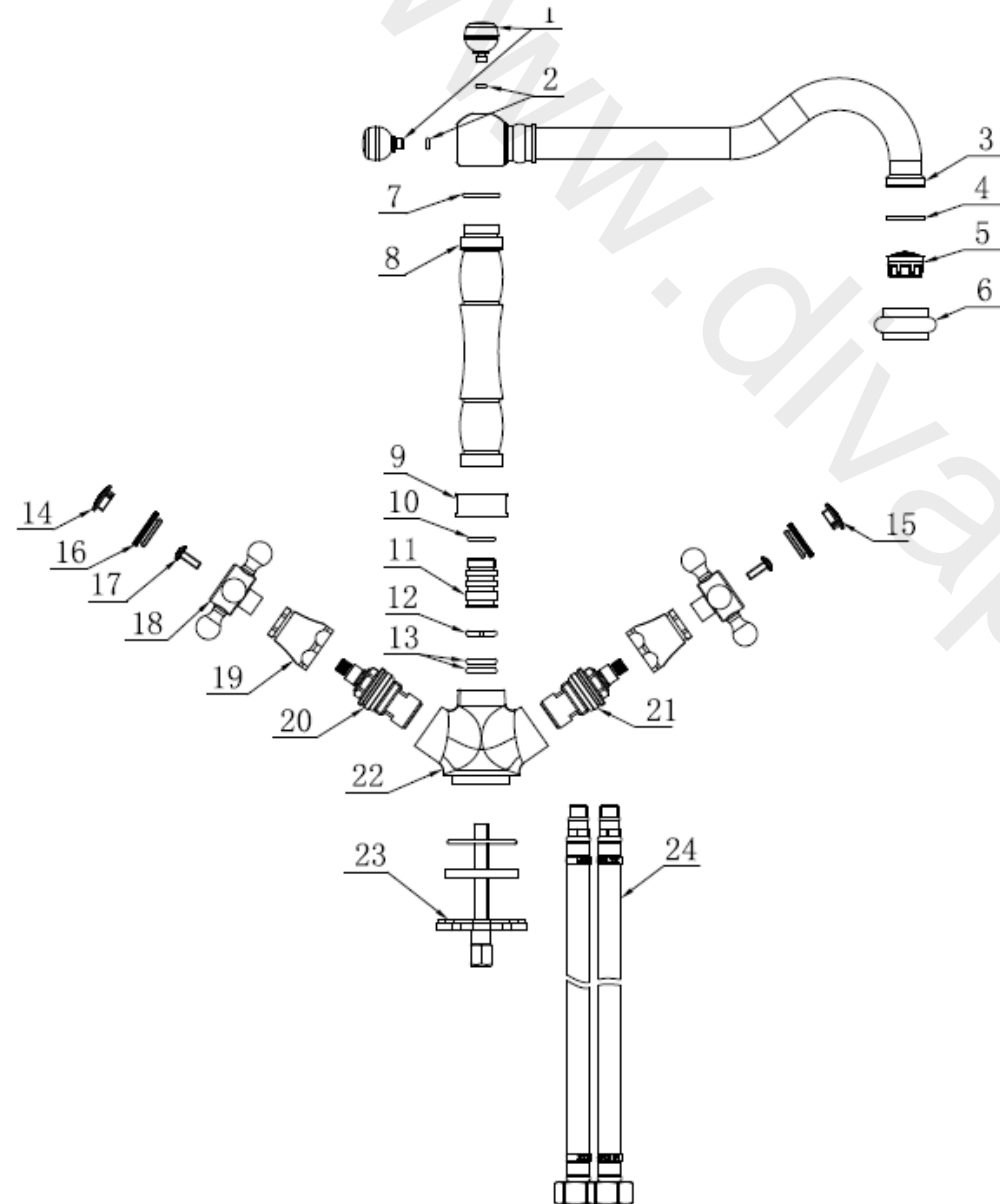

Item	Description	* Trad French style mono kitchen tap B08921
1	Ornate Ball	Not Available
2	O Ring	Not Available
3	Spout	Not Available
4	Washer	B09129
5	Aerator	B09129
6	Flow straightener Shell	B09129
7	O Ring	Not Available
8	Spout	Not Available
9	Decking Nut	Not Available
10	O Ring	Not Available