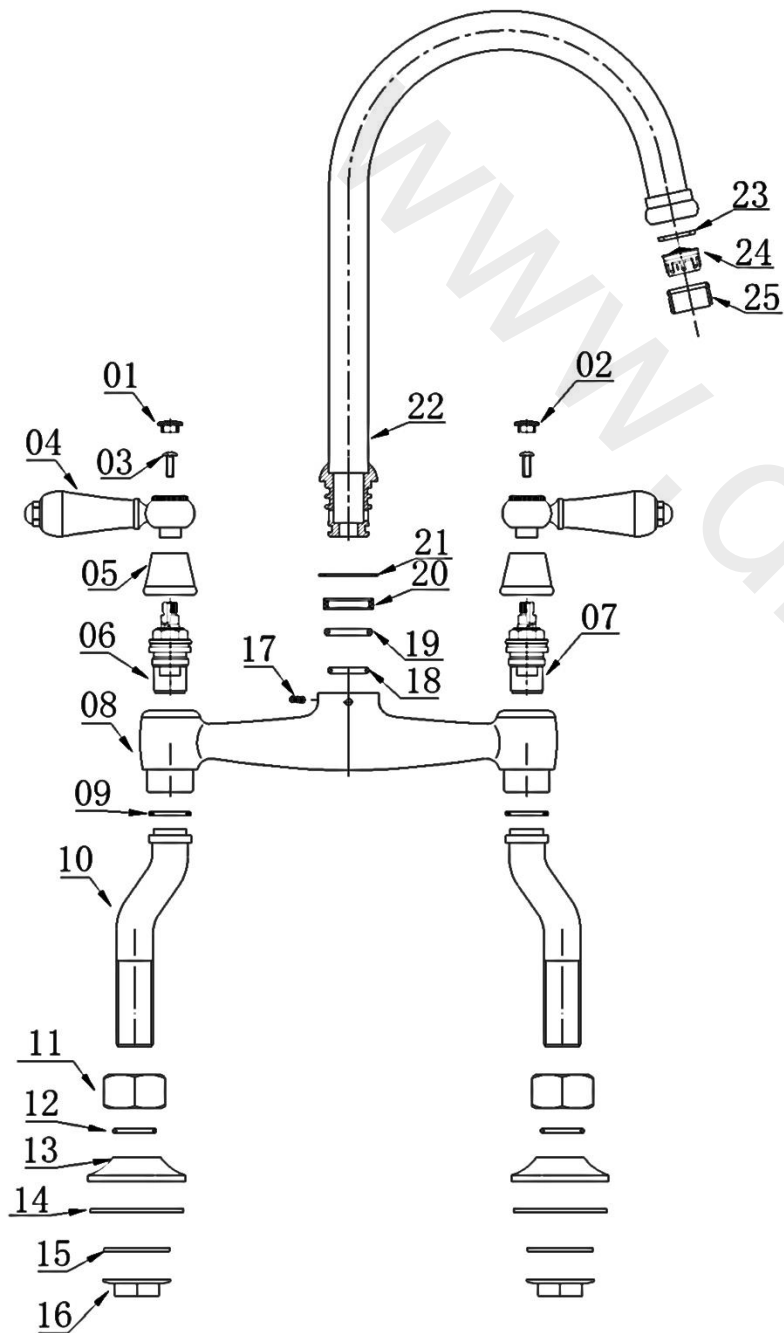

nabis  
fits perfectly

Item	Description	* Regal crosshead kitchen tap B08912
1	Indice(Hot)	B09108
2	Indice(Cold)	B09108
3	Indice Seat	B09108
4	Screw	B09108
5	Handle Seat	B09108
6	Valve Cover	B09109
7	Valve	B09110
8	Tap Body	Not Available
9	O ring	Not Available
10	O ring	Not Available
11	Washer	Not Available
12	Adaptor	Not Available
13	O Ring	Not Available
14	Decking Nut	Not Available
15	Spout	Not Available
16	Washer	B09104
17	Aerator	B09104
18	Flow straightener Shell	B09104
19	Fixing kit	Not Available
20	Braided Connectors	Not Available

nabis  
fits perfectly

Item	Description	* Regal lever 1/4 turn kitchen tap B08917
1	Indice(Hot)	<b>B09131</b>
2	Indice(Cold)	<b>B09131</b>
3	Screw	<b>B09131</b>
4	Handle	<b>B09131</b>
5	Valve Cover	Not Available
6	1/2" CD Valve(Hot)	<b>B09135</b>
7	1/2" CD Valve(Cold)	<b>B09135</b>
8	Tap Body	Not Available
9	Washer	Not Available
10	Fixing kit	Not Available
11	Braided Connectors	Not Available
12	Screw	Not Available
13	Washer	Not Available
14	O Ring	Not Available
15	O Ring	Not Available
16	Block Ring	Not Available
17	Spout	Not Available
18	Washer	<b>B09133</b>
19	Aerator	<b>B09133</b>
20	Flow straightener Shell	<b>B09133</b>

nabis  
fits perfectly

Item	Description	* Regal lever 1/4 turn deck kitchen tap B08920
1	Indice(Hot)	<b>B09131</b>
2	Indice(Cold)	<b>B09131</b>
3	Screw	<b>B09131</b>
4	Handle	<b>B09131</b>
5	Valve Cover	<b>B09132</b>
6	1/2" CD Valve(Hot)	<b>B09130</b>
7	1/2" CD Valve(Cold)	<b>B09130</b>
8	Tap Body	Not Available
9	Washer	Not Available
10	Inlet Leg	Not Available
11	Fixing Nut	Not Available
12	O Ring	Not Available
13	Flange	Not Available
14	Washer	Not Available
15	Washer	<b>B09134</b>
16	1/2" Back Nut	<b>B09134</b>
17	Screw	Not Available
18	O Ring	Not Available
19	O Ring	Not Available
20	Block Ring	Not Available