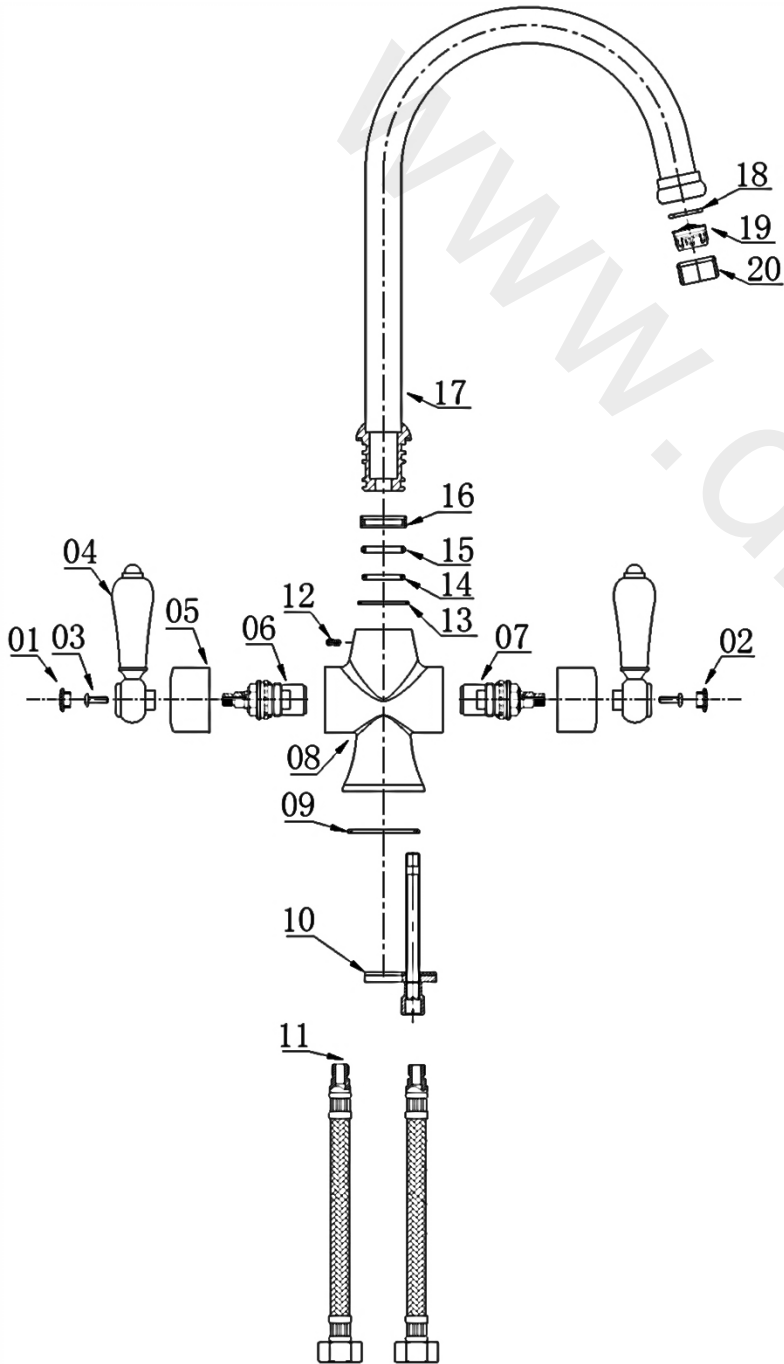

nabis  
fits perfectly

Item	Description	* Regal crosshead kitchen tap B08912
1	Indice(Hot)	B09108
2	Indice(Cold)	B09108
3	Indice Seat	B09108
4	Screw	B09108
5	Handle Seat	B09108
6	Valve Cover	B09109
7	Valve	B09110
8	Tap Body	Not Available
9	O ring	Not Available
10	O ring	Not Available
11	Washer	Not Available
12	Adaptor	Not Available
13	O Ring	Not Available
14	Decking Nut	Not Available
15	Spout	Not Available
16	Washer	B09104
17	Aerator	B09104
18	Flow straightener Shell	B09104
19	Fixing kit	Not Available
20	Braided Connectors	Not Available

nabis  
fits perfectly

Item	Description	* Regal lever 1/4 turn kitchen tap B08917
1	Indice(Hot)	<b>B09131</b>
2	Indice(Cold)	<b>B09131</b>
3	Screw	<b>B09131</b>
4	Handle	<b>B09131</b>
5	Valve Cover	Not Available
6	1/2" CD Valve(Hot)	<b>B09135</b>
7	1/2" CD Valve(Cold)	<b>B09135</b>
8	Tap Body	Not Available
9	Washer	Not Available
10	Fixing kit	Not Available
11	Braided Connectors	Not Available
12	Screw	Not Available
13	Washer	Not Available
14	O Ring	Not Available
15	O Ring	Not Available
16	Block Ring	Not Available
17	Spout	Not Available
18	Washer	<b>B09133</b>
19	Aerator	<b>B09133</b>
20	Flow straightener Shell	<b>B09133</b>