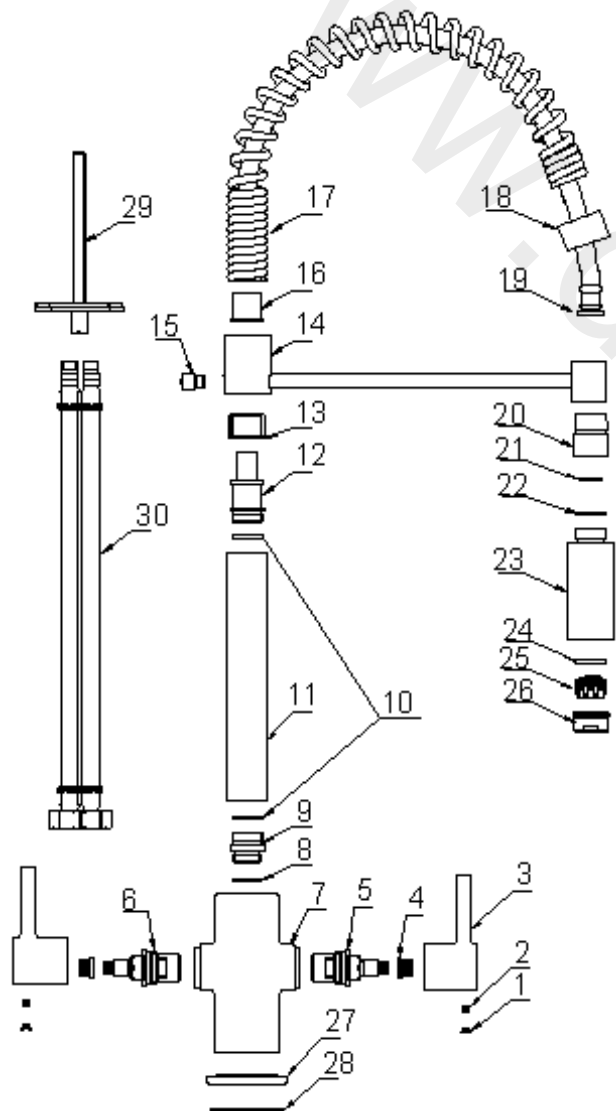

# VICO

**Vico mono pull out kitchen tap  
B08929**

nabis  
fits perfectly

B08929

<i>Code No:</i>	<i>Flow rate(L/min)</i>							
	<i>0.1bar</i>	<i>0.2bar</i>	<i>0.3bar</i>	<i>0.5bar</i>	<i>1bar</i>	<i>2bar</i>	<i>3bar</i>	<i>5bar</i>
B08929	2.04	3.12	3.96	5.16	7.44	10.68	13.44	17.16

**nabis**  
fits perfectly

Item	Description	* Vico mono pull out kitchen tap B08929
1	Indice	B09115
2	Screw	B09115
3	Handle	B09115
4	Spline Adaptor	B09115
5	1/2" CD Valve	B09103
6	1/2" CD Valve	B09103
7	Tap Body	Not Available
8	O Ring	Not Available
9	Adaptor	Not Available
10	O ring	Not Available
11	Connect Tube	Not Available
12	Adaptor	Not Available
13	Block Ring	Not Available
14	Handset Holde	Not Available
15	Screw	Not Available
16	Block Ring	Not Available
17	Spring Spout	Not Available
18	Adaptor	Not Available
19	Braided Connectors	Not Available
20	Adaptor	Not Available
21	O Ring	Not Available
22	Washer	Not Available
23	Adaptor	Not Available
24	Washer	B09104
25	Aerator	B09104
26	Aerator Shell	B09104
27	Flange	Not Available
28	O ring	Not Available
29	Fixing kit	Not Available
30	Braided Connectors	Not Available