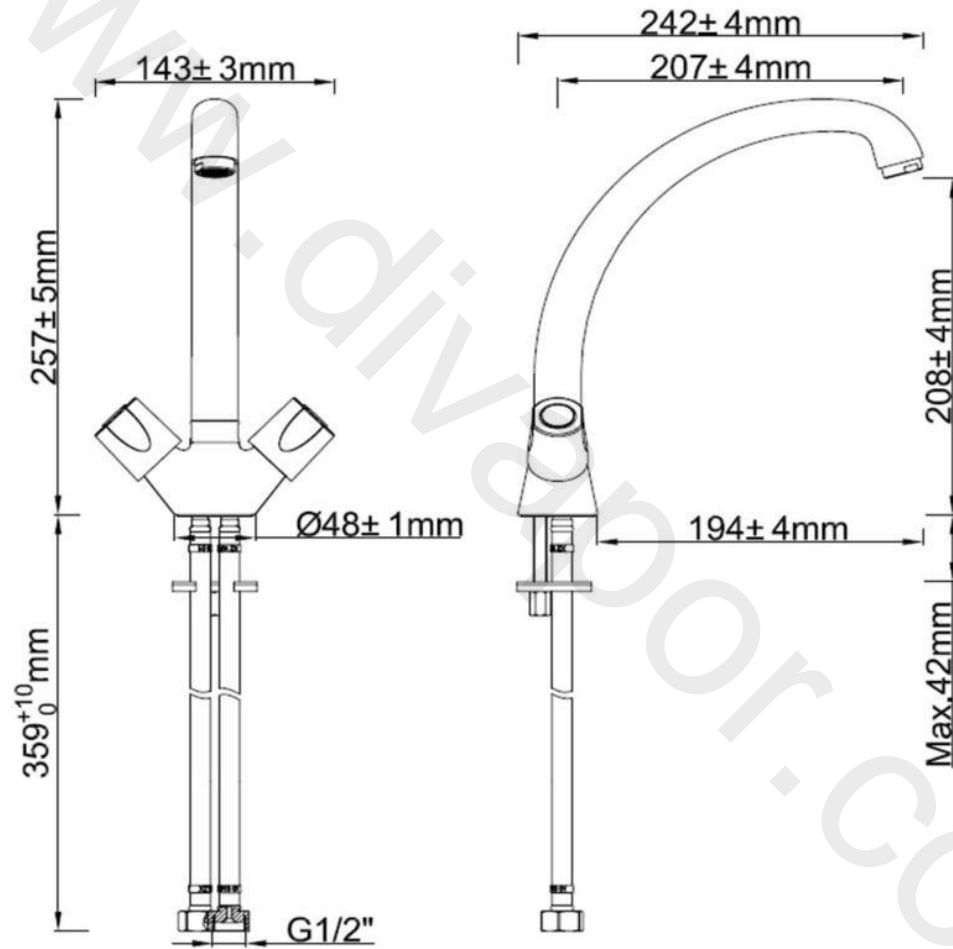

**Turano monobloc kitchen tap
B08911**

nabis
fits perfectly

B08911