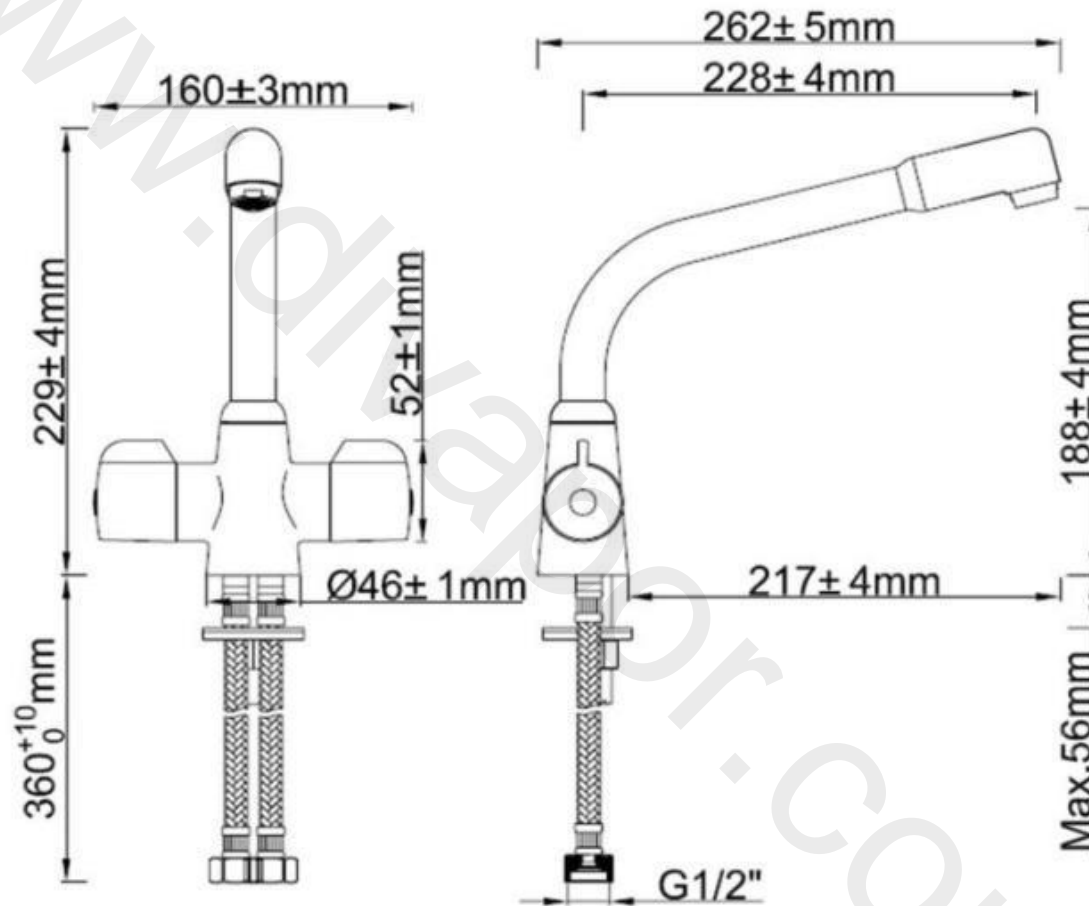

**Sandia monobloc kitchen tap
B08914**

nabis
fits perfectly

B08914