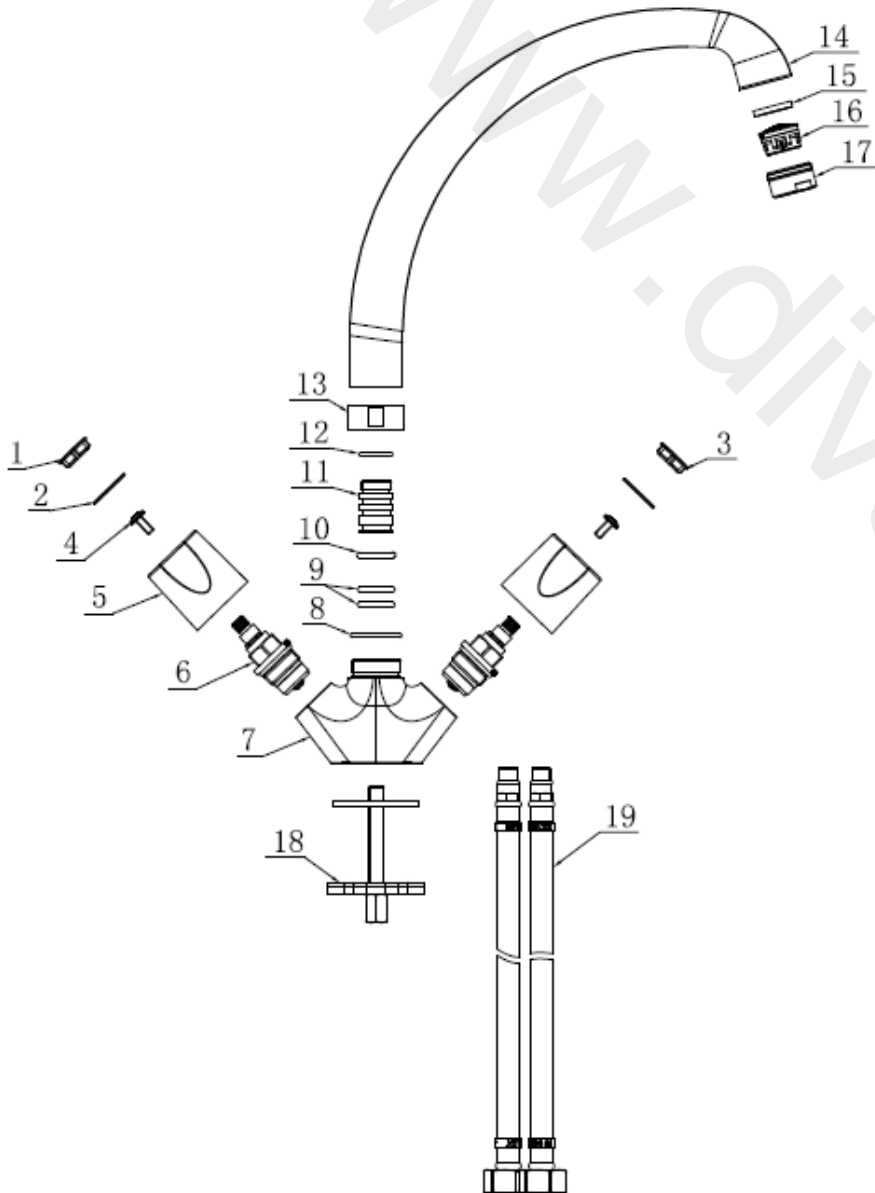

nabis  
fits perfectly

Item	Description	* Turano monobloc kitchen tap B08911
1	Indice	B09106
2	Indice Seat	B09106
3	Indice Seat	B09106
4	Screw	B09106
5	Handle	B09106
6	Valve	B09107
7	Tap Body	Not Available
8	O ring	Not Available
9	O ring	Not Available
10	Washer	Not Available
11	Adaptor	Not Available
12	O Ring	Not Available
13	Decking Nut	Not Available
14	Spout	Not Available
15	Washer	B09104
16	Aerator	B09104
17	Flow straightener Shell	B09104
18	Fixing kit	Not Available
19	Braided Connectors	Not Available