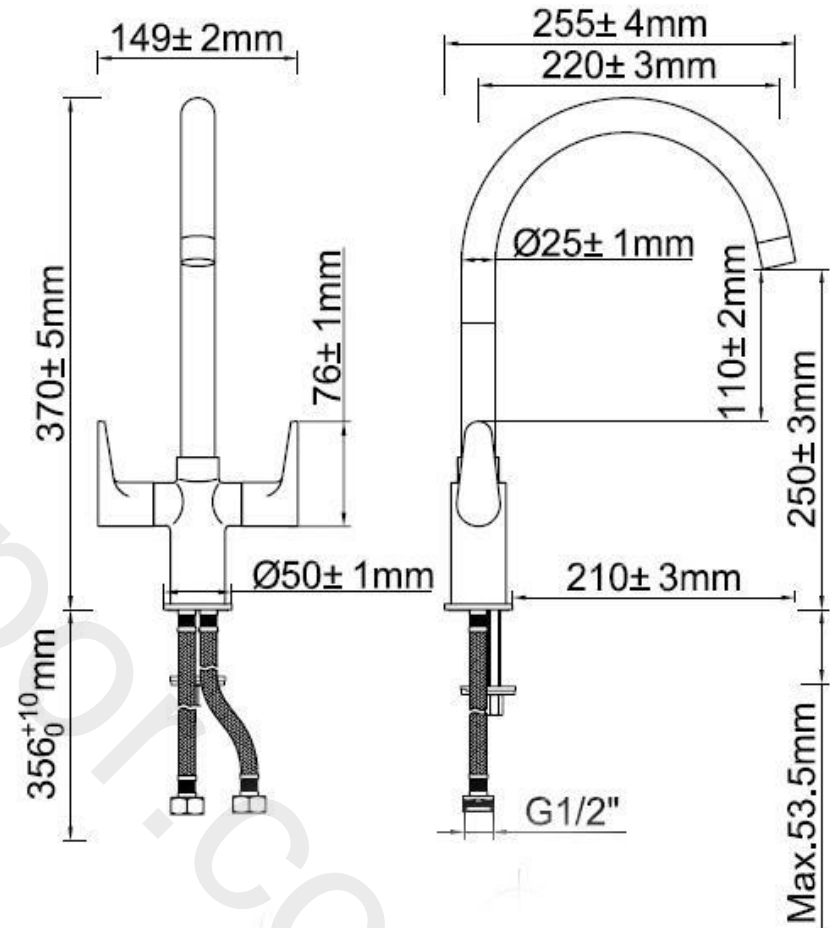

# MONATE

**Monate deck kitchen mixer  
B08916**

**Monate monobloc kitchen tap  
B08923**

B08916

B08923

Code No:	Flow rate(L/min)							
	0.1bar	0.2bar	0.3bar	0.5bar	1bar	2bar	3bar	5bar
B08916	4.1	7.01	9.99	13.5	18.12	26.07	32.3	41.73
B08923	2.81	4.42	5.64	7.63	10.28	15.24	19.18	24.63