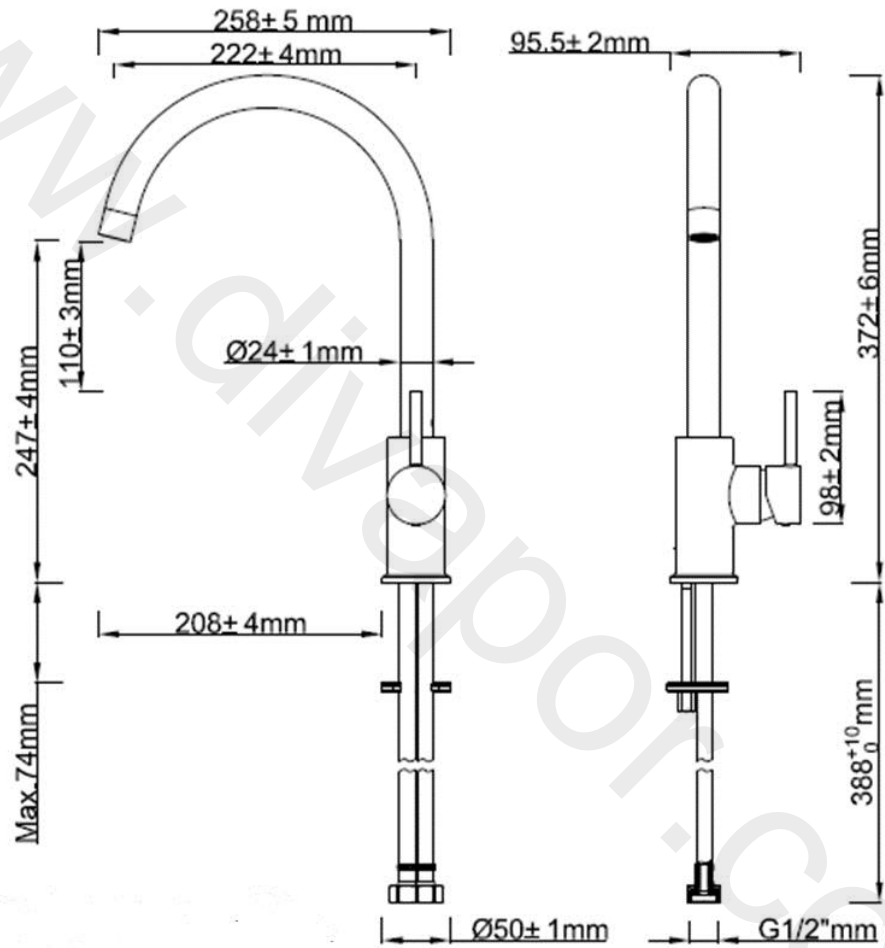

nabis
fits perfectly

B08928