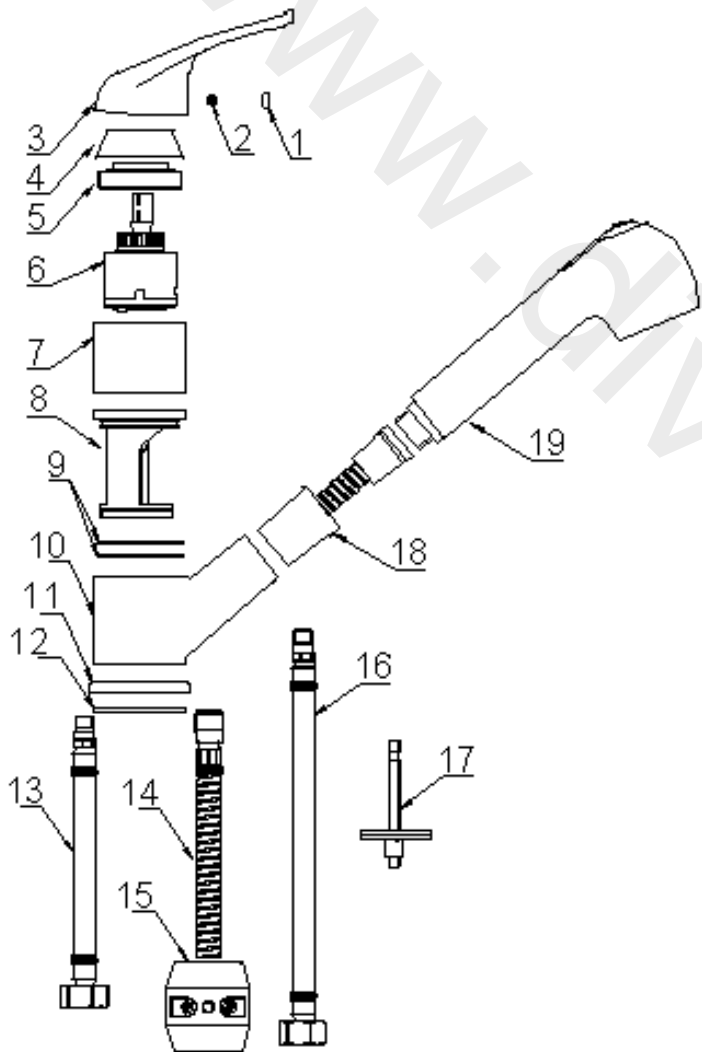

nabis
fits perfectly

Item	Description	* Nemi single lever pull out kitchen tap B08922
1	Indice	B09123
2	Screw	B09123
3	Handle	B09123
4	Valve Cover	Not Available
5	Cartridge Clamp	Not Available
6	Cartridge Assembly	B09146
7	Tap Body	Not Available
8	Valve Seat	Not Available
9	Block Ring	Not Available
10	Tap Body	Not Available
11	Flange	Not Available
12	O ring	Not Available
13	Braided Connectors	B09143
14	Shower Hose	B09145
15	Aggravation Piece	Not Available
16	Braided Connectors	Not Available
17	Fixing kit	Not Available
18	Block Ring	Not Available
19	Kitchen Shower	B09144