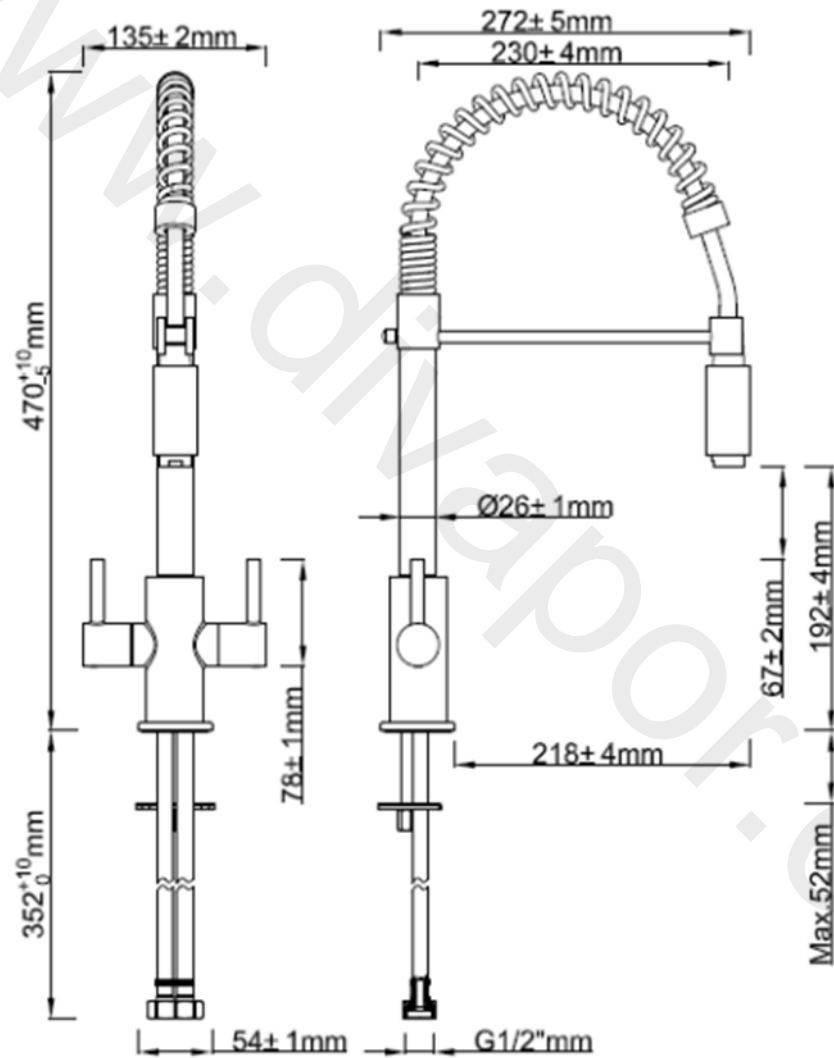

nabis
fits perfectly

B08929