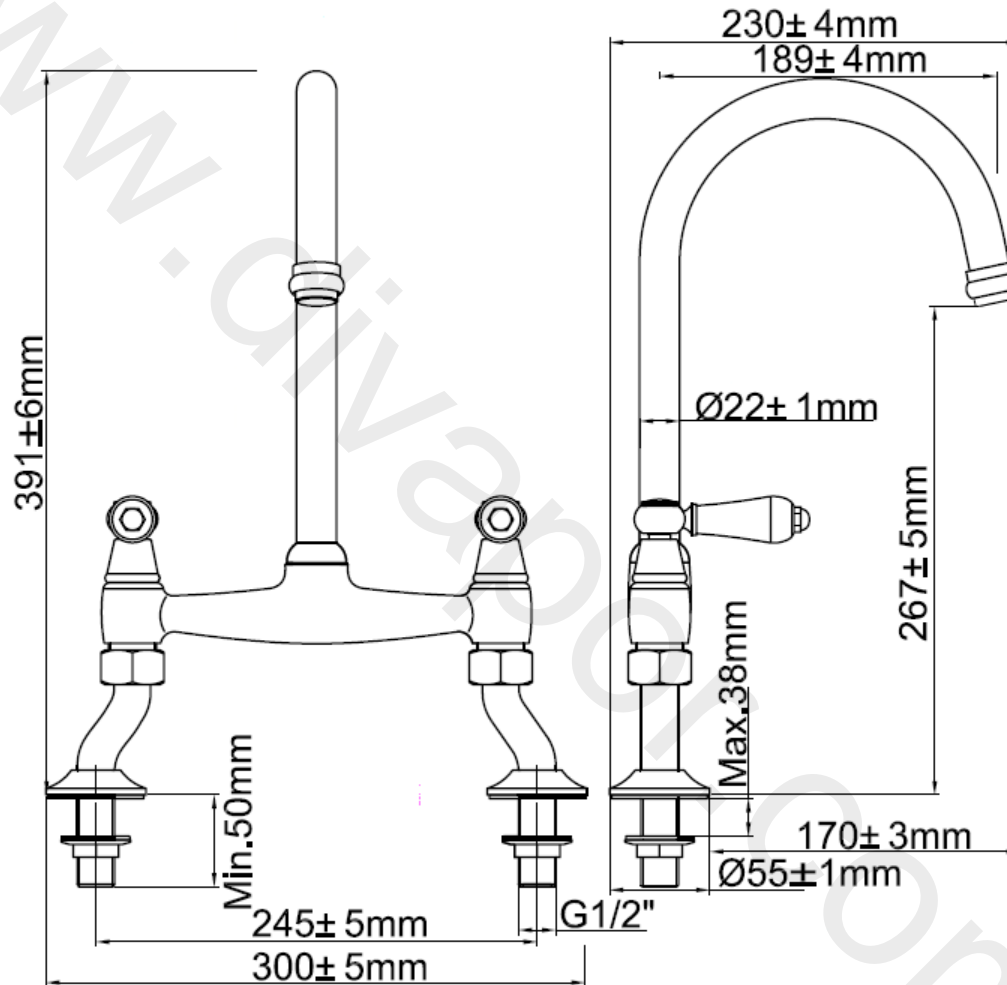

# REGAL

**Regal crosshead  
kitchen tap B08912**

**Regal lever 1/4 turn  
kitchen tap B08917**

**Regal lever 1/4 turn deck  
kitchen tap B08920**

B08912

B08917

nabis  
fits perfectly

B08920