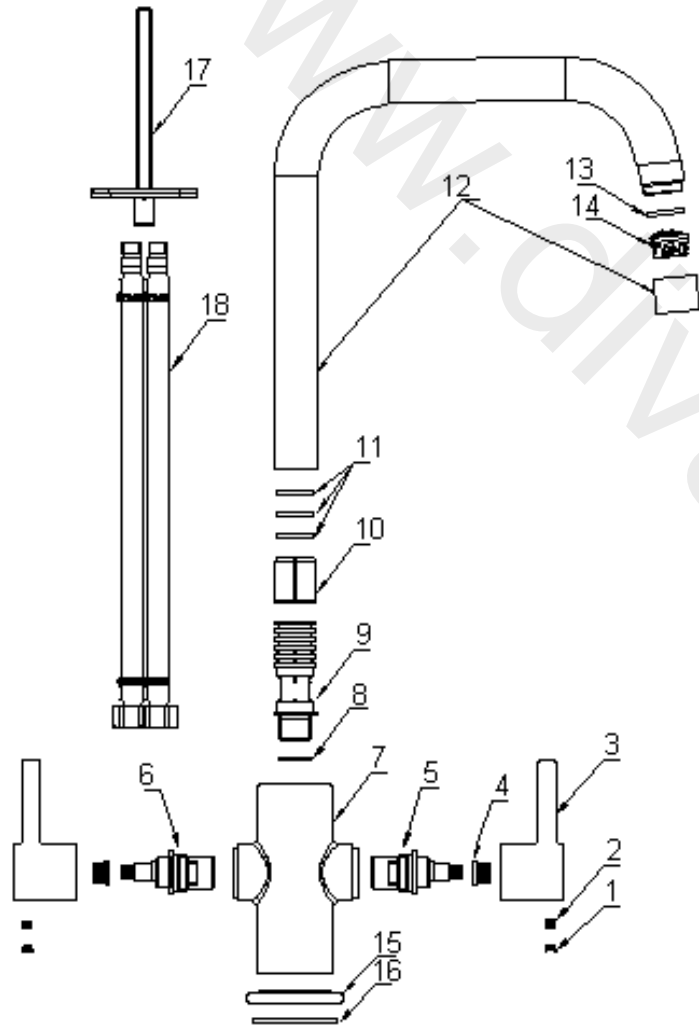

nabis
fits perfectly

Item	Description	* Idro square monobloc kitchen tap B08927
1	Indice	B09115
2	Screw	B09115
3	Handle	B09115
4	Spline Adaptor	B09115
5	1/2" CD Valve	B09103
6	1/2" CD Valve	B09103
7	Tap Body	Not Available
8	O ring	Not Available
9	Adaptor	Not Available
10	Block Ring	Not Available
11	O ring	Not Available
12	Spout	Not Available
13	Washer	B09116
14	Aerator	B09116
15	Flange	Not Available
16	O ring	Not Available
17	Fixing kit	Not Available
18	Braided Connectors	Not Available