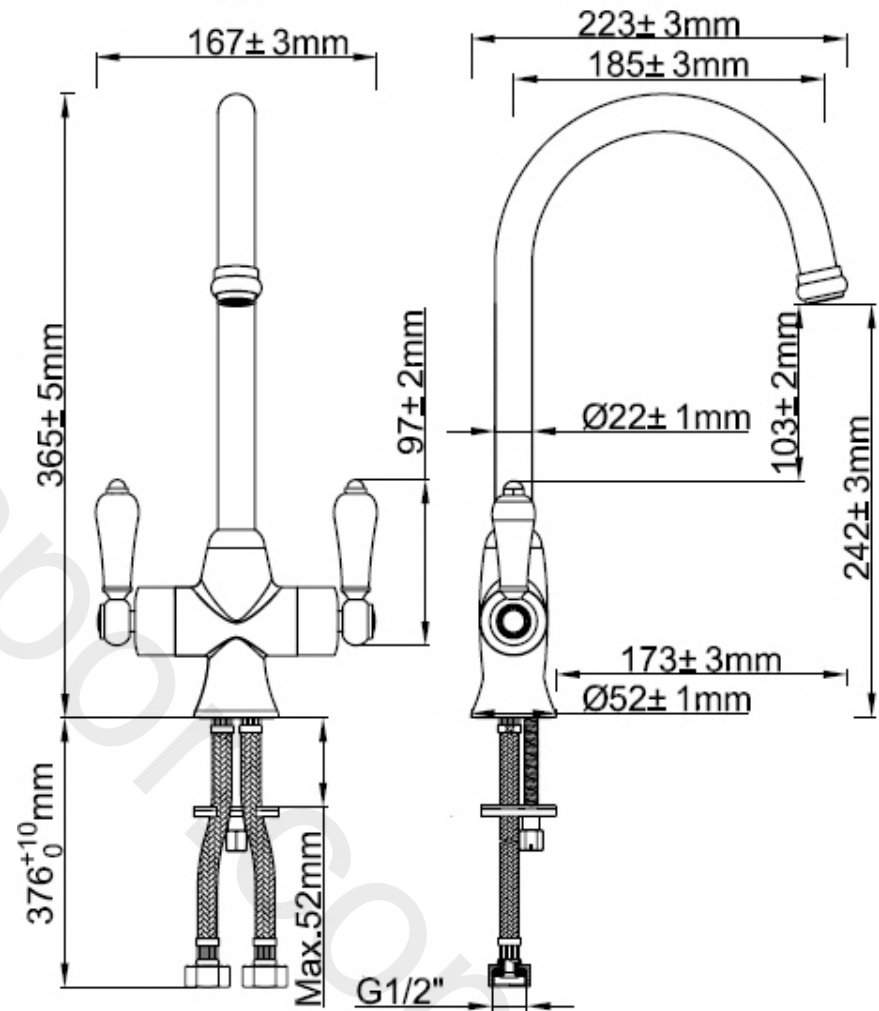

# REGAL

**Regal crosshead  
kitchen tap B08912**

**Regal lever 1/4 turn  
kitchen tap B08917**

**Regal lever 1/4 turn deck  
kitchen tap B08920**

B08912

B08917

nabis  
fits perfectly

B08920