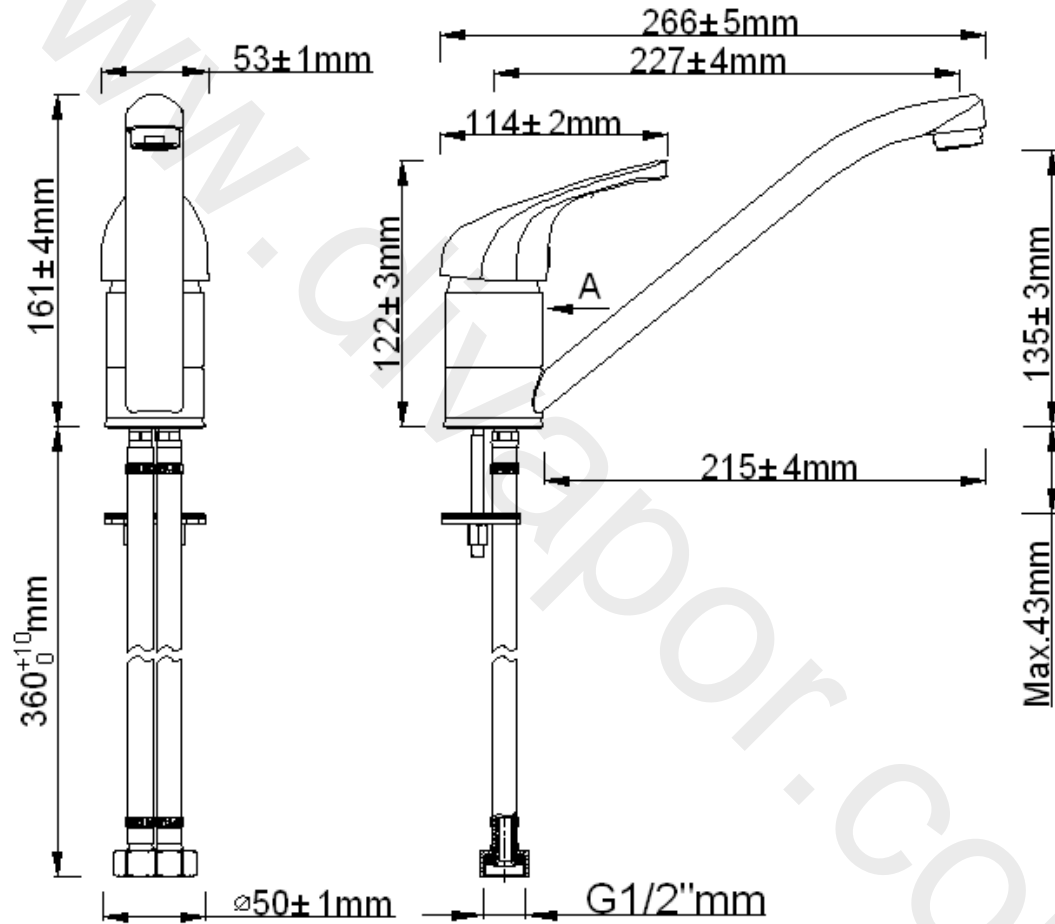

**Costeno single lever mono kitchen tap
B08913**

nabis
fits perfectly

B08913