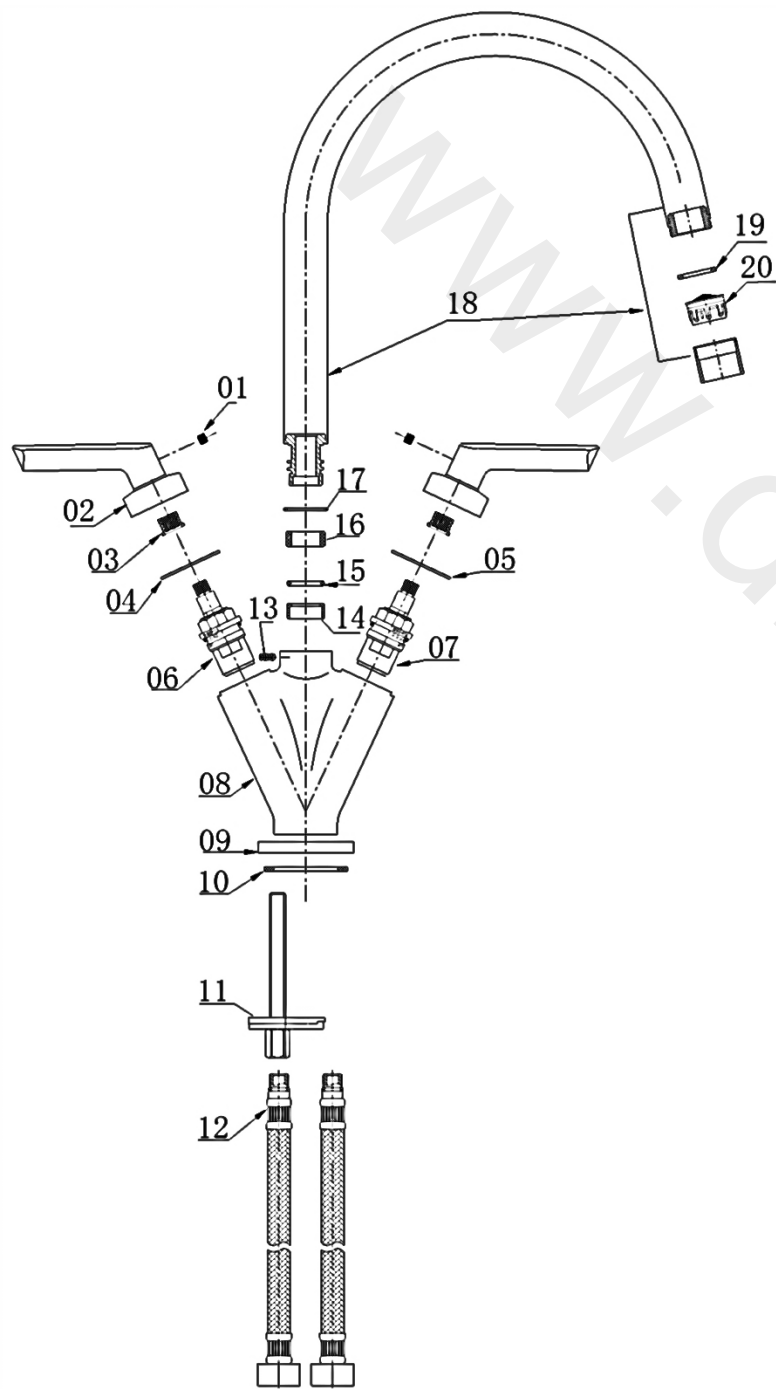

nabis  
fits perfectly

Item	Description	* Matese monobloc kitchen tap B08915
1	Screw	<b>B09127</b>
2	Handle	<b>B09127</b>
3	Spline Adaptor	<b>B09127</b>
4	Indice Seat(Hot)	<b>B09127</b>
5	Indice Seat(Cold)	<b>B09127</b>
6	1/2" CD Valve(Hot)	<b>B09103</b>
7	1/2" CD Valve(Cold)	<b>B09103</b>
8	Tap Body	Not Available
9	Flange	Not Available
10	Washer	Not Available
11	Fixing kit	Not Available
12	Braided Connectors	Not Available
13	Screw	Not Available
14	Sleeve	Not Available
15	O Ring	Not Available
16	Block Ring	Not Available
17	Washer	Not Available
18	Spout	Not Available
19	Washer	<b>B09116</b>
20	Aerator	<b>B09116</b>