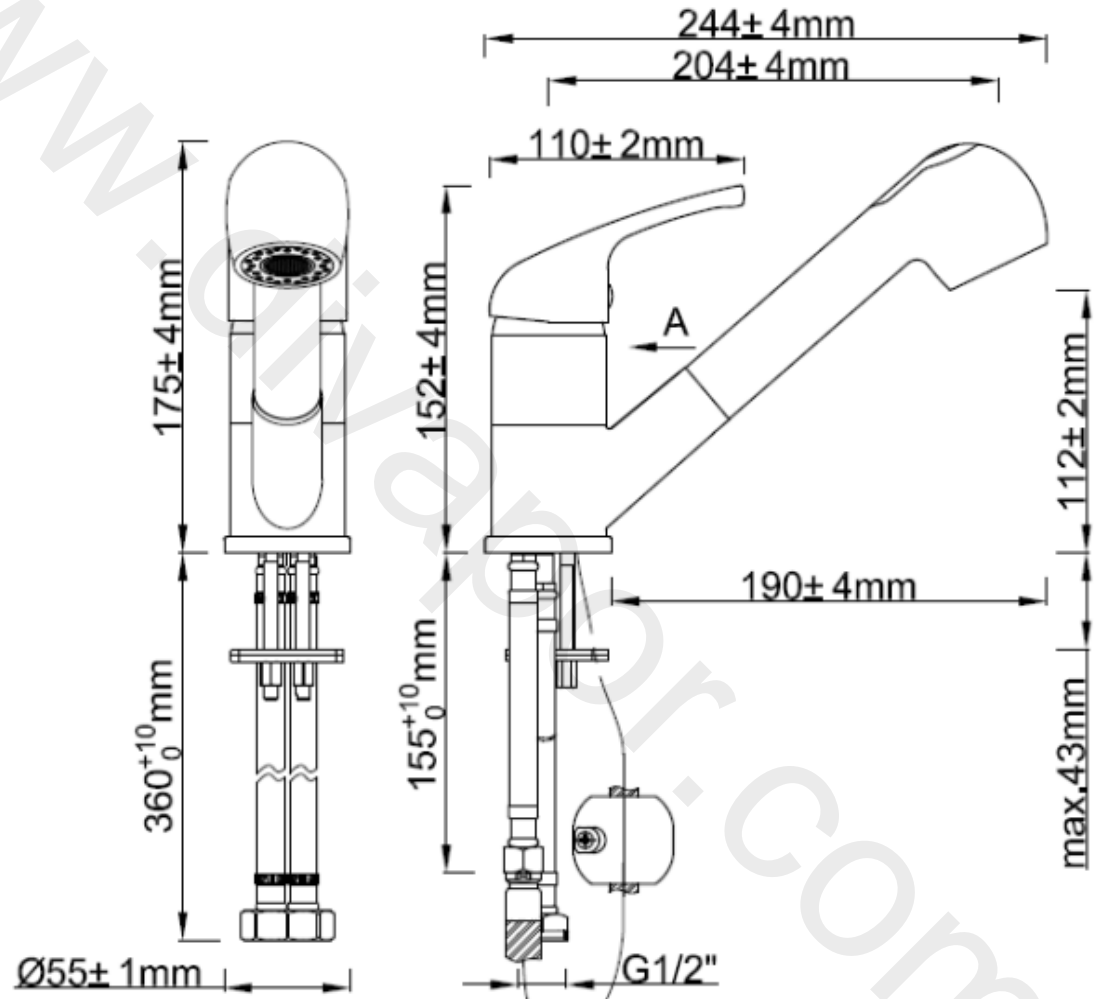

**Nemi single lever pull out kitchen tap
B08922**

nabis
fits perfectly

B08922