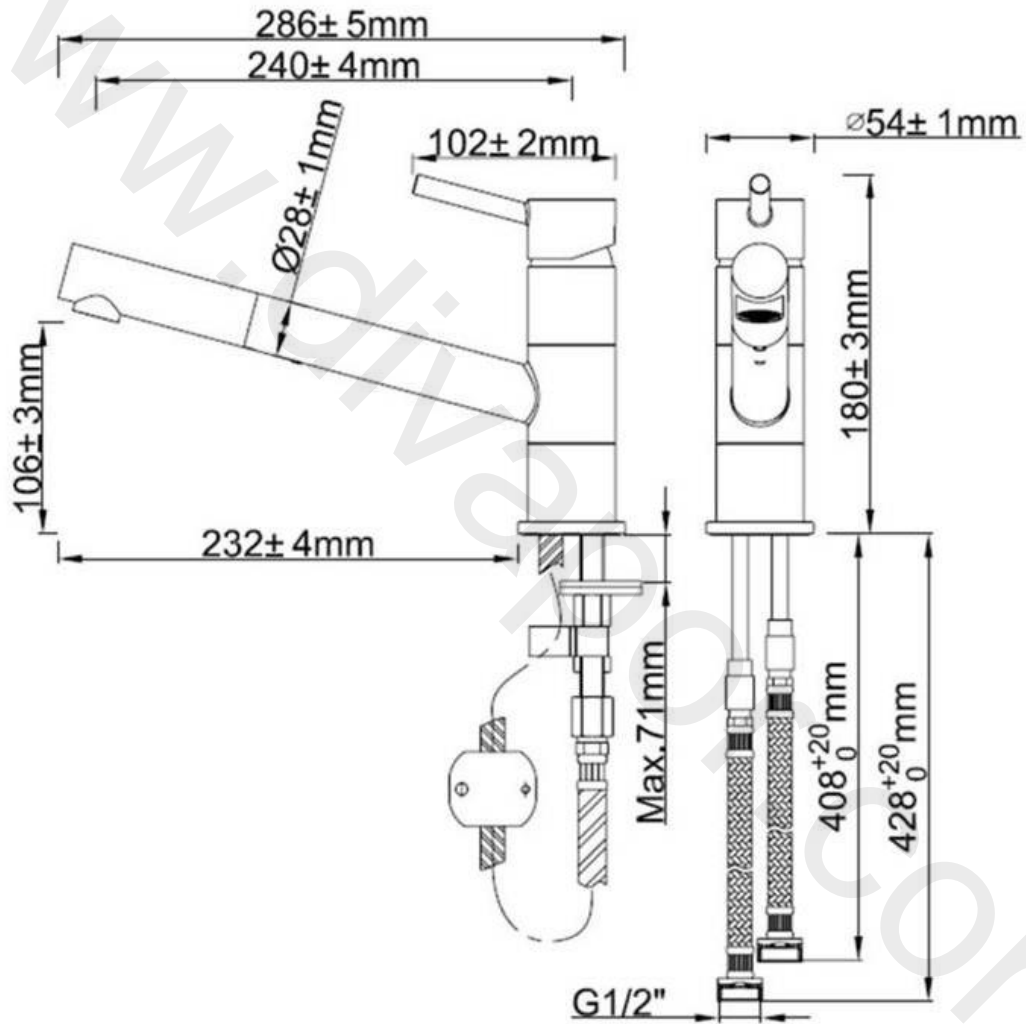

**Practica lever pull out kitchen tap
B08924**

nabis
fits perfectly

B08924