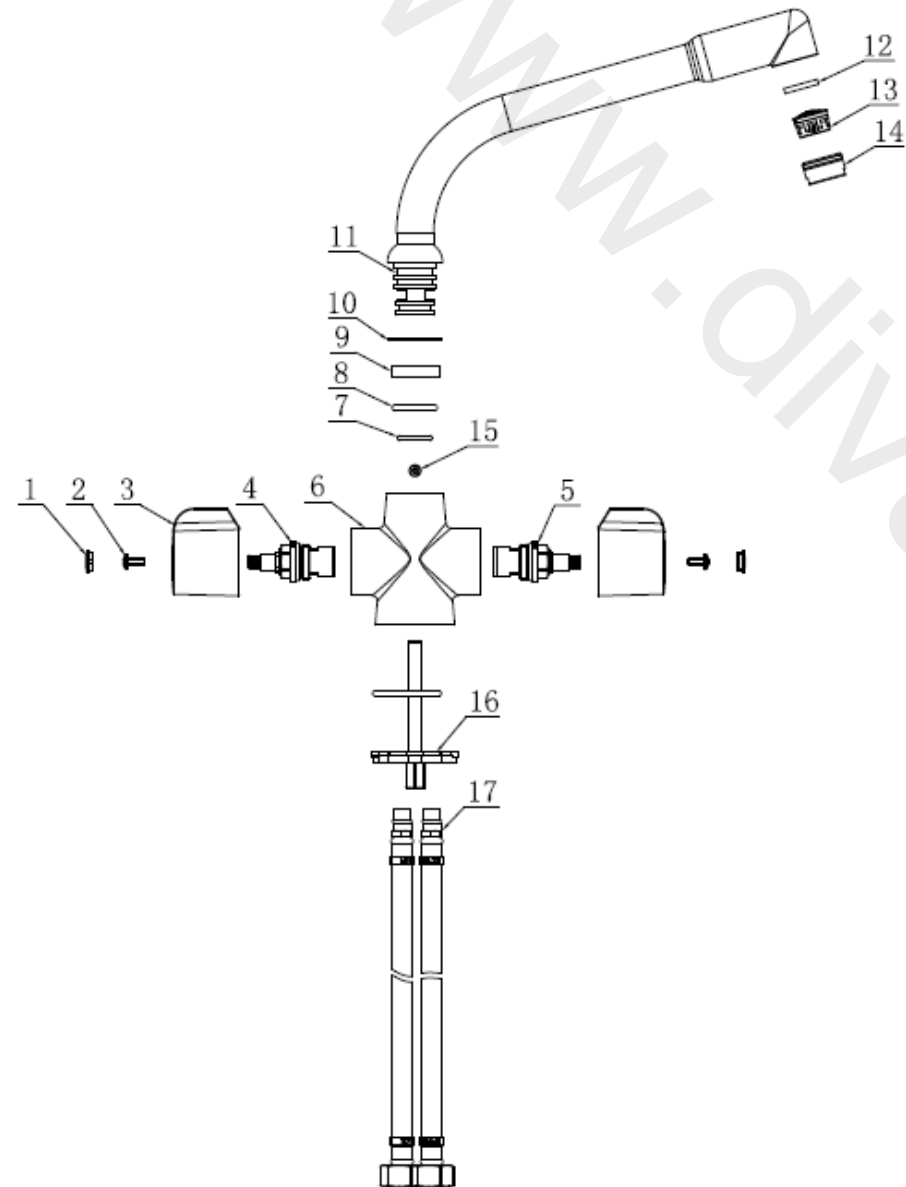

nabis  
fits perfectly

Item	Description	* Sandia monobloc kitchen tap B08914
1	Indice	B09102
2	Screw	B09102
3	Handle	B09102
4	1/2" CD Valve	B09103
5	1/2" CD Valve	B09103
6	Tap Body	Not Available
7	O Ring	Not Available
8	O Ring	Not Available
9	Block Ring	Not Available
10	Washer	Not Available
11	Spout	Not Available
12	Washer	B09104
13	Aerator	B09104
14	Flow straightener Shell	B09104
15	Screw	Not Available
16	Fixing kit	Not Available
17	Braided Connectors	B09105