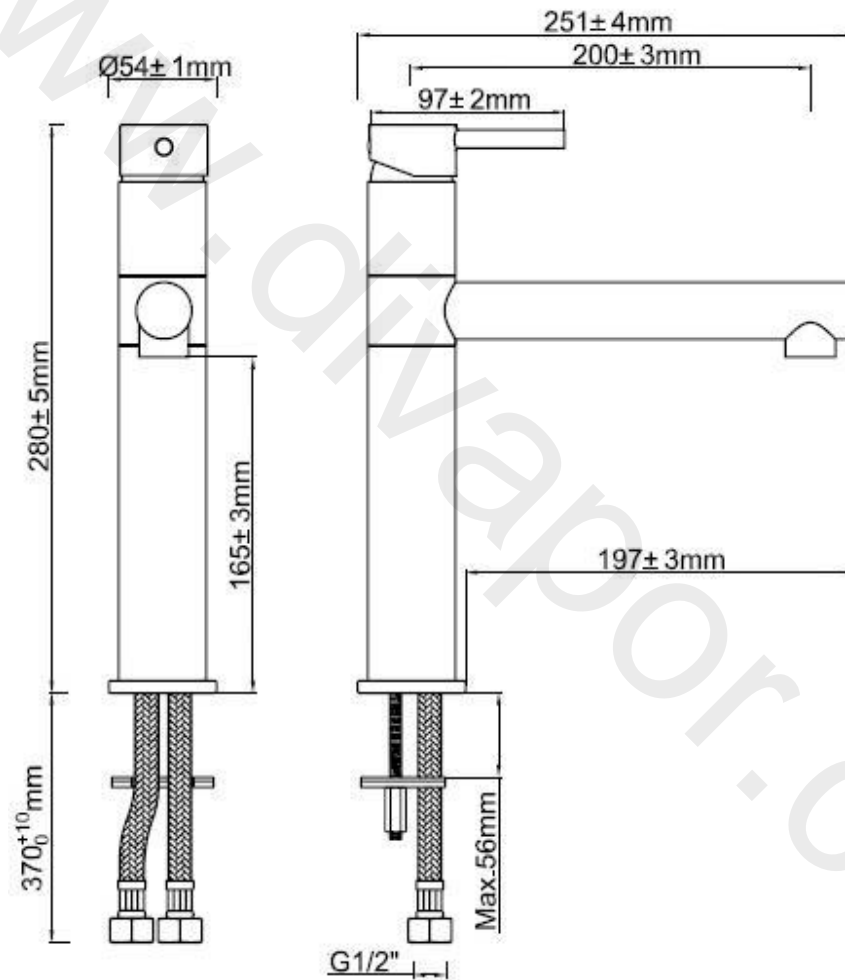

**Pasilla single lever mono kitchen tap
B08919**

nabis
fits perfectly

B08919