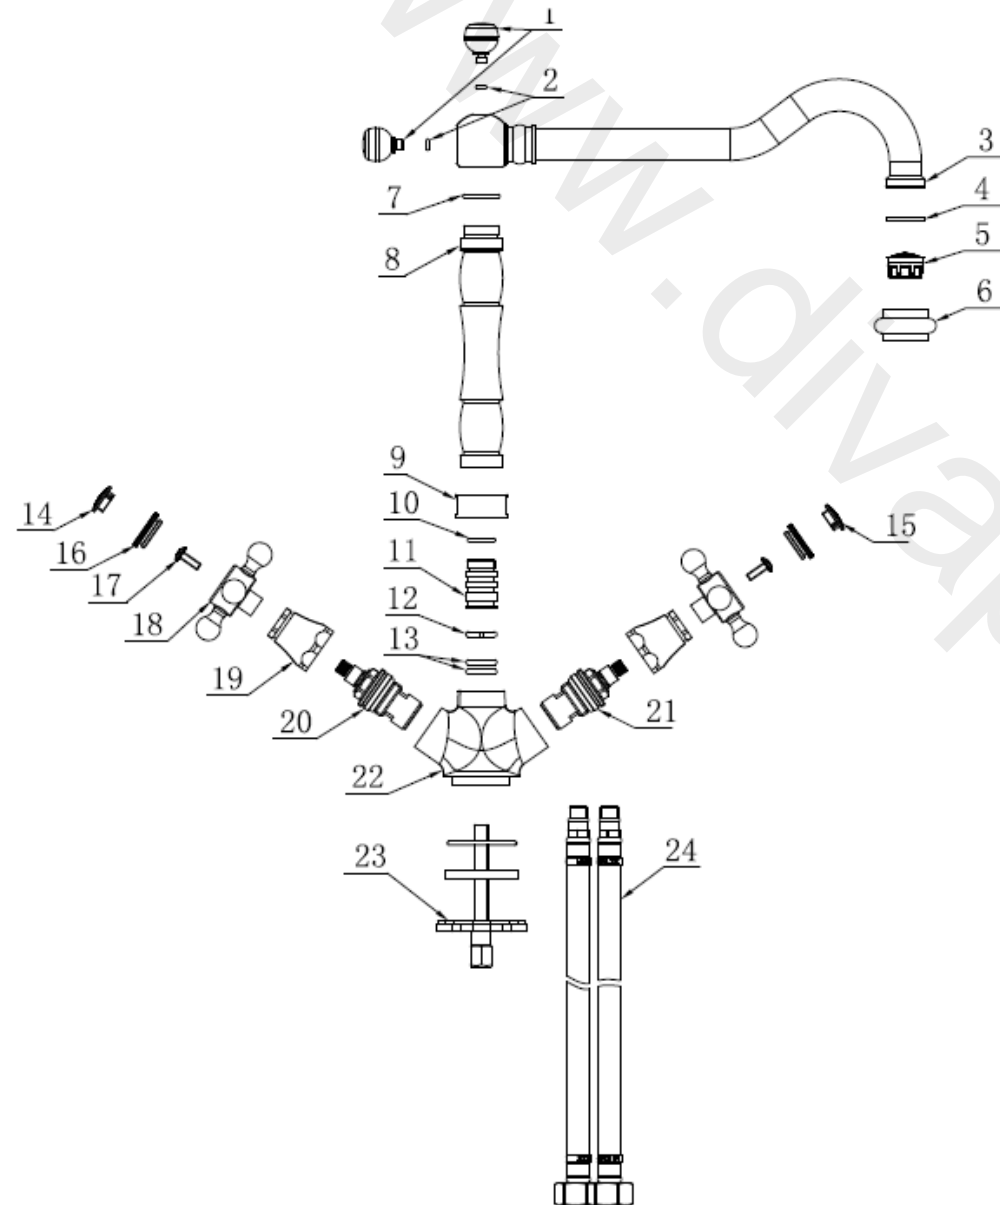

Item	Description	* Trad French style mono kitchen tap B08921
1	Ornate Ball	Not Available
2	O Ring	Not Available
3	Spout	Not Available
4	Washer	B09129
5	Aerator	B09129
6	Flow straightener Shell	B09129
7	O Ring	Not Available
8	Spout	Not Available
9	Decking Nut	Not Available
10	O Ring	Not Available