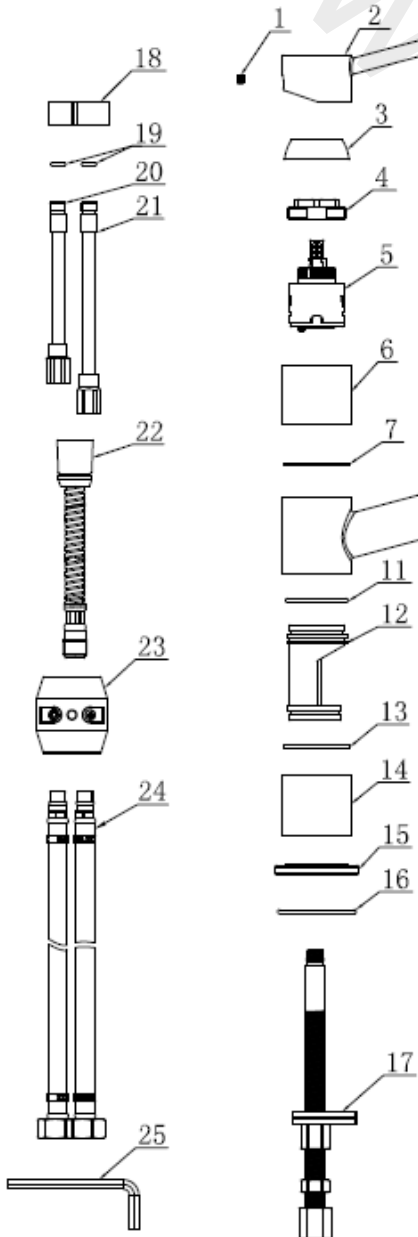

# PRACTICA

**Practica lever pull out kitchen tap  
B08924**

nabis  
fits perfectly

B08924

<i>Code No:</i>	<i>Flow rate(L/min)</i>							
	<i>0.1bar</i>	<i>0.2bar</i>	<i>0.3bar</i>	<i>0.5bar</i>	<i>1bar</i>	<i>2bar</i>	<i>3bar</i>	<i>5bar</i>
B08924	1.28	2.09	2.71	3.73	5.75	8.54	10.71	14.35

Item	Description	* Practica lever pull out kitchen tap B08924
1	Screw	B09120
2	Handle	B09120
3	Valve Cover	Not Available
4	Cartridge Clamp	Not Available
5	Cartridge Assembly	B09112
6	Adaptor	Not Available
7	Washer	Not Available
8	Spout	Not Available
9	Block Ring	Not Available
10	Spout	B09117