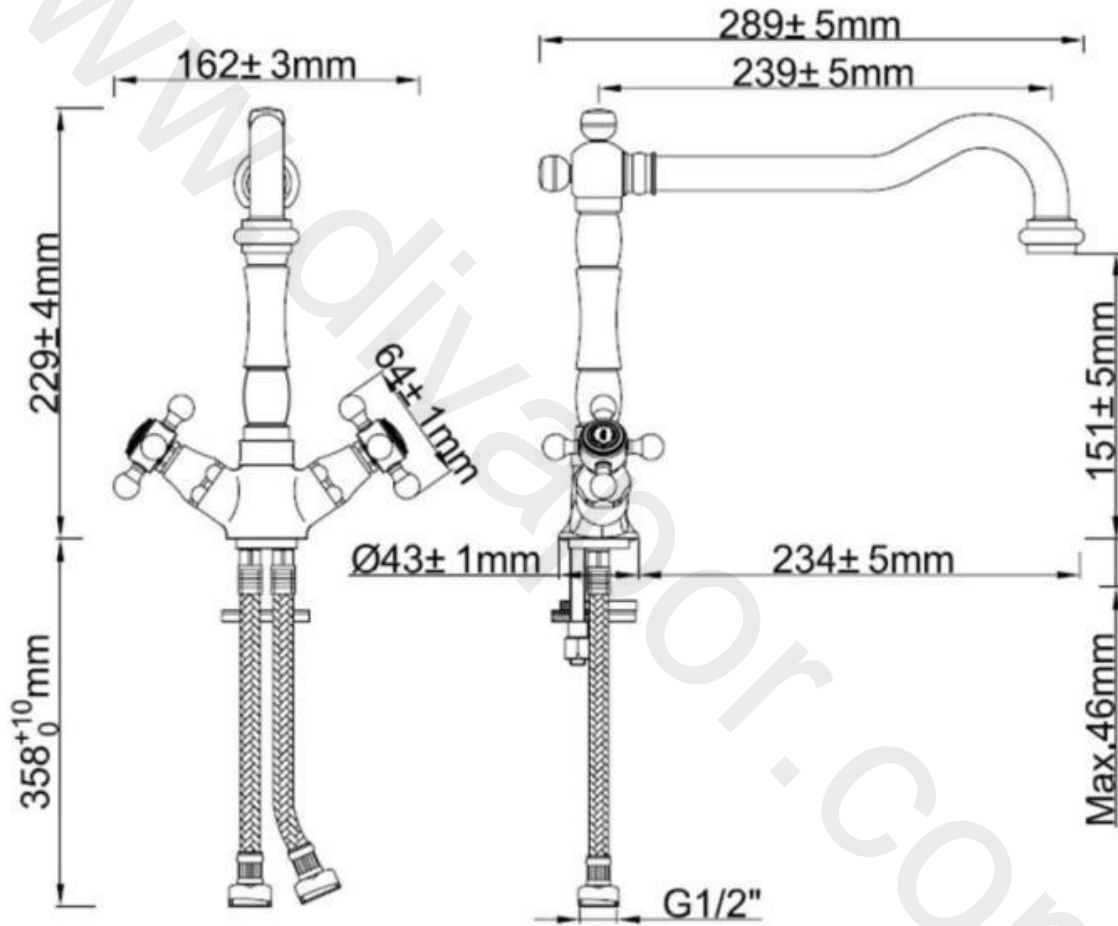

nabis
fits perfectly

B08921