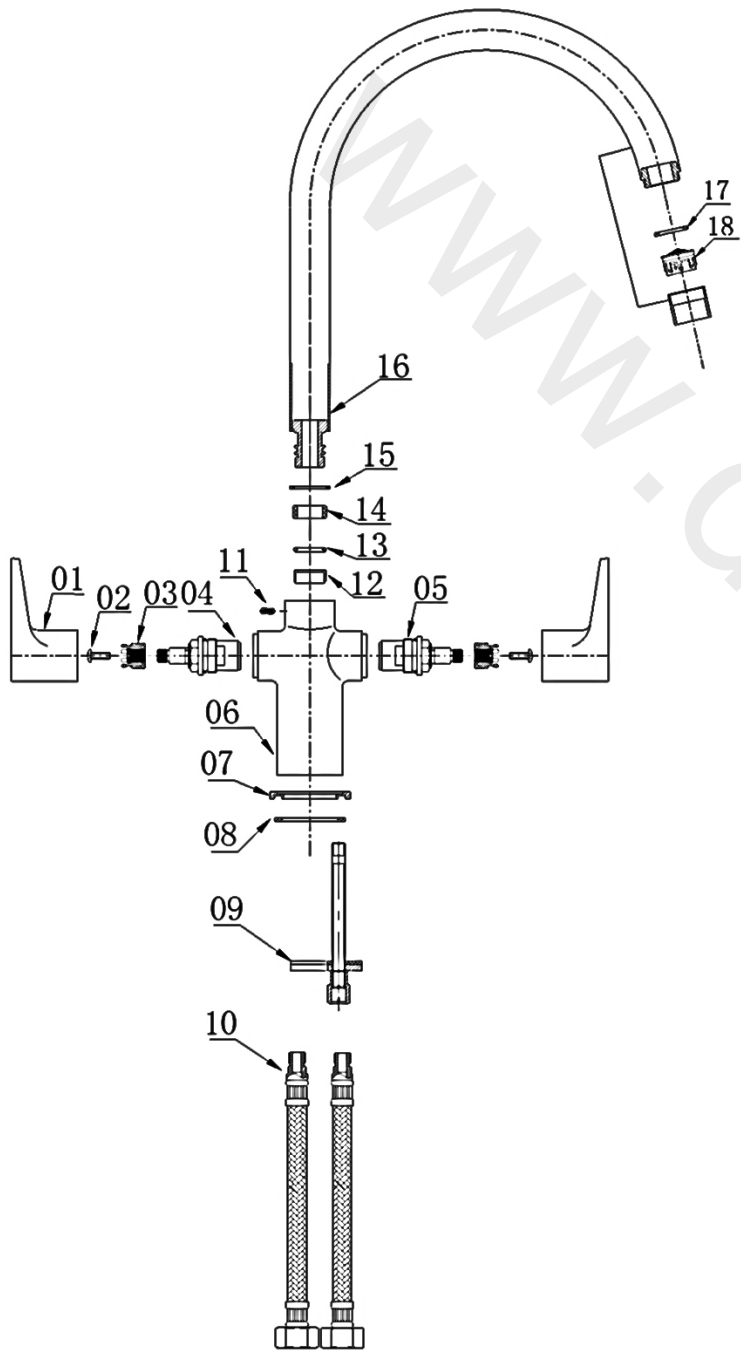

nabis
fits perfectly

Item	Description	* Monate monobloc kitchen tap B08923
1	Handle	B09138
2	Screw	B09138
3	Spline Adaptor	B09138
4	1/2" CD Valve(Hot)	B09103
5	1/2" CD Valve(Cold)	B09103
6	Tap Body	Not Available
7	Flange	Not Available
8	Washer	Not Available
9	Fixing kit	Not Available
10	Braided Connectors	Not Available
11	Screw	Not Available
12	Sleeve	Not Available
13	O Ring	Not Available
14	Block Ring	Not Available
15	Washer	Not Available
16	Spout	Not Available
17	Washer	B09116
18	Aerator	B09116