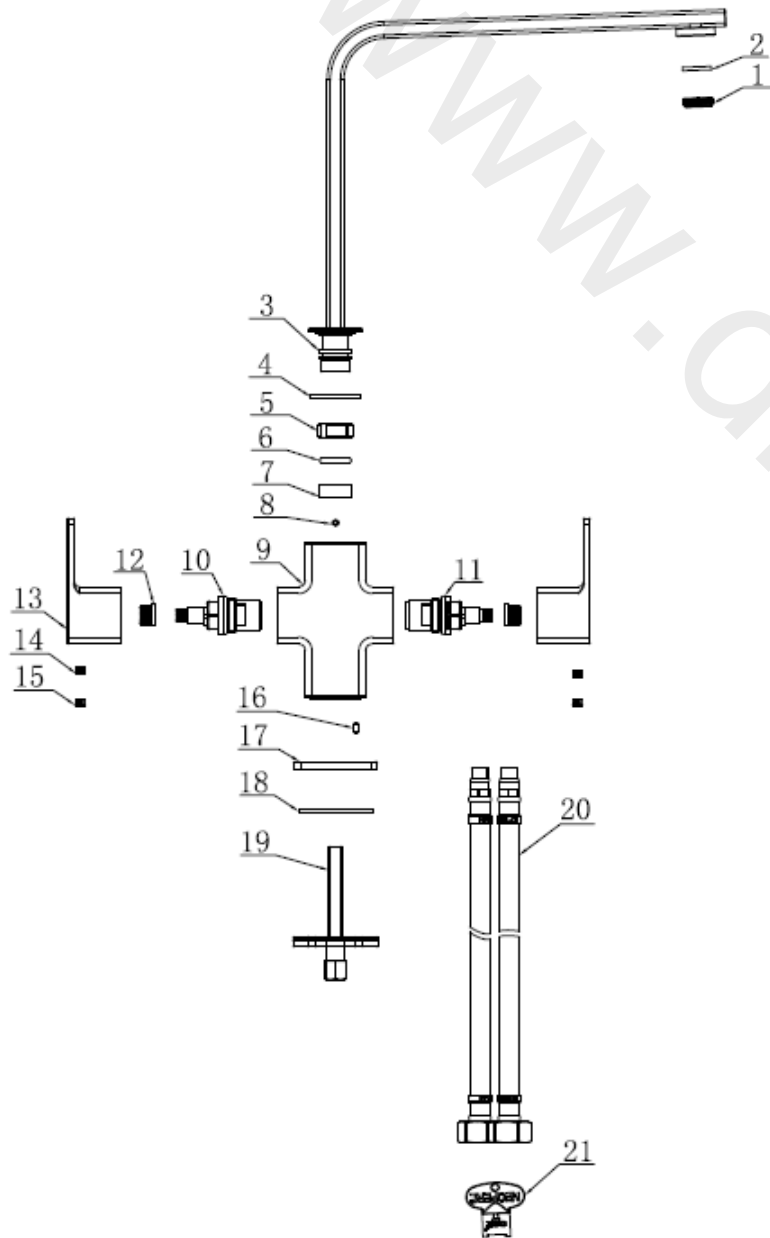

nabis
fits perfectly

Item	Description	* Morita monobloc kitchen tap B08918
1	Aerator	B09118
2	Washer	B09118
3	Spout	Not Available
4	Washer	Not Available
5	Block Ring	Not Available
6	O Ring	Not Available
7	Sleeve	Not Available
8	Screw	Not Available
9	Tap Body	Not Available
10	1/2" CD Valve	B09103
11	1/2" CD Valve	B09103
12	Spline Adaptor	B09119
13	Handle	B09119
14	Screw	B09119
15	Indice	B09119
16	Pin	Not Available
17	Flange	Not Available
18	Washer	Not Available
19	Fixing kit	Not Available
20	Braided Connectors	Not Available
21	Key	B09118