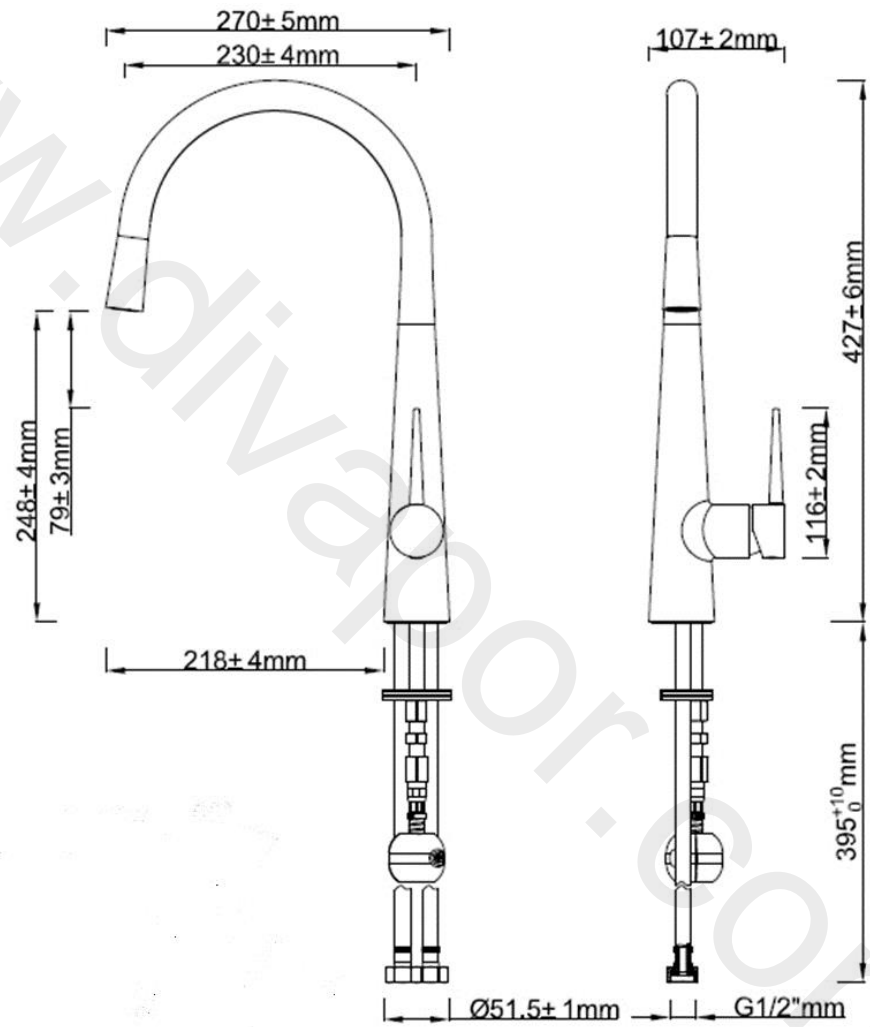

nabis
fits perfectly

B08930