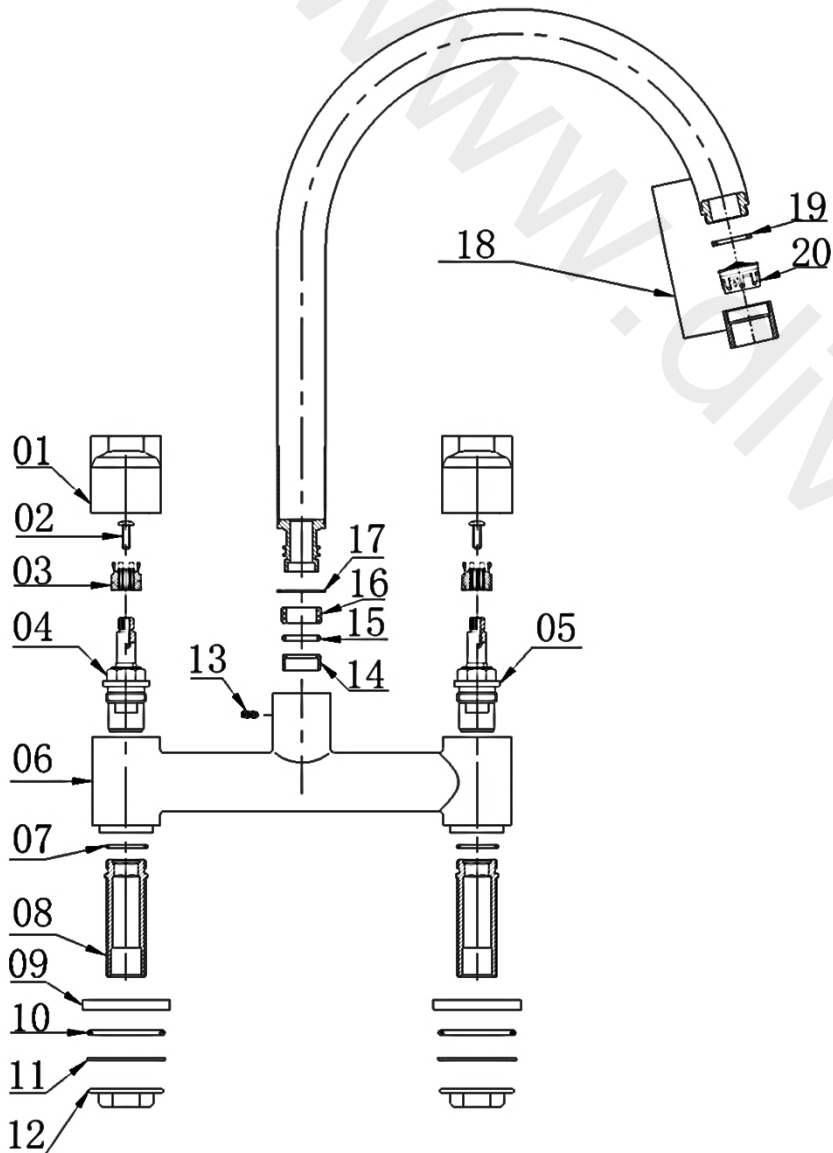

nabis
fits perfectly

Item	Description	* Monate deck kitchen mixer B08916
1	Handle	B09136
2	Screw	B09136
3	Spline Adaptor	B09136
4	1/2" CD Valve(Hot)	B09137
5	1/2" CD Valve(Cold)	B09137
6	Tap Body	Not Available
7	O Ring	Not Available
8	Inlet Leg	Not Available
9	Flange	Not Available
10	O ring	Not Available
11	Washer	B09134
12	1/2" Back Nut	B09134
13	Screw	Not Available
14	Sleeve	Not Available
15	O Ring	Not Available
16	Block Ring	Not Available
17	Washer	Not Available
18	Spout	Not Available
19	Washer	B09116
20	Aerator	B09116