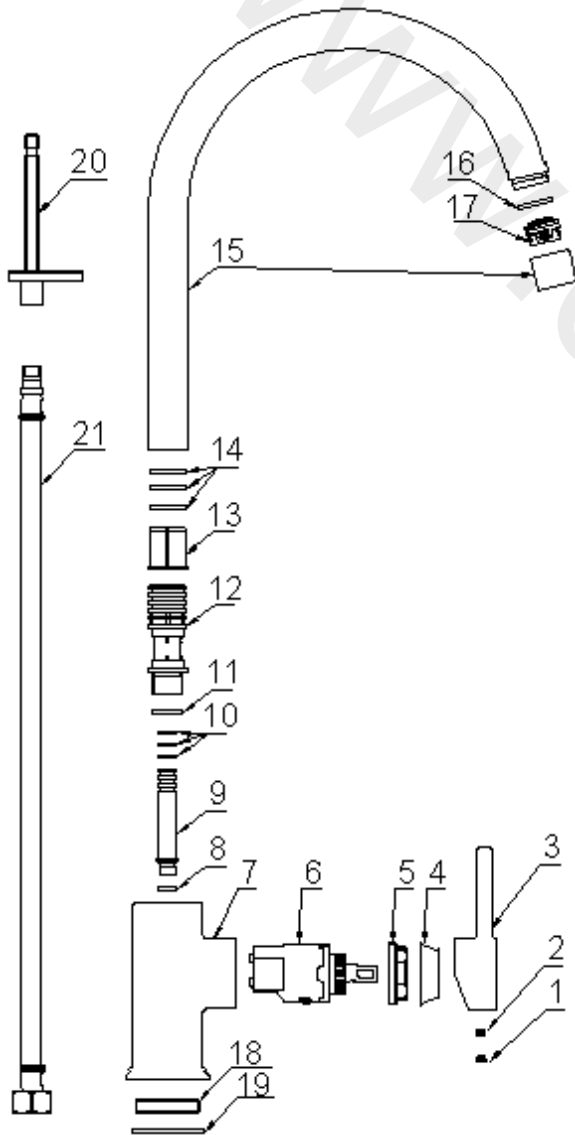

# LEVICO

**Levico mono side control kitchen tap  
B08928**

nabis  
fits perfectly

B08928

<i>Code No:</i>	<i>Flow rate(L/min)</i>							
	<i>0.1bar</i>	<i>0.2bar</i>	<i>0.3bar</i>	<i>0.5bar</i>	<i>1bar</i>	<i>2bar</i>	<i>3bar</i>	<i>5bar</i>
B08928	1.62	2.62	3.42	4.68	6.84	9.84	11.76	15.48

nabis  
fits perfectly

Item	Description	* Levico mono side control kitchen tap B08928
1	Indice	B09139
2	Screw	B09139
3	Handle	B09139
4	Valve Cover	Not Available
5	Cartridge Clamp	Not Available
6	Cartridge Assembly	B09140
7	Tap Body	Not Available
8	O ring	Not Available
9	Adaptor	Not Available
10	O ring	Not Available
11	O ring	Not Available
12	Adaptor	Not Available
13	Block Ring	Not Available
14	O ring	Not Available
15	Spout	Not Available
16	Washer	B09116
17	Aerator	B09116
18	Fixing Nut	Not Available
19	O ring	Not Available
20	Fixing kit	Not Available
21	Braided Connectors	B09114