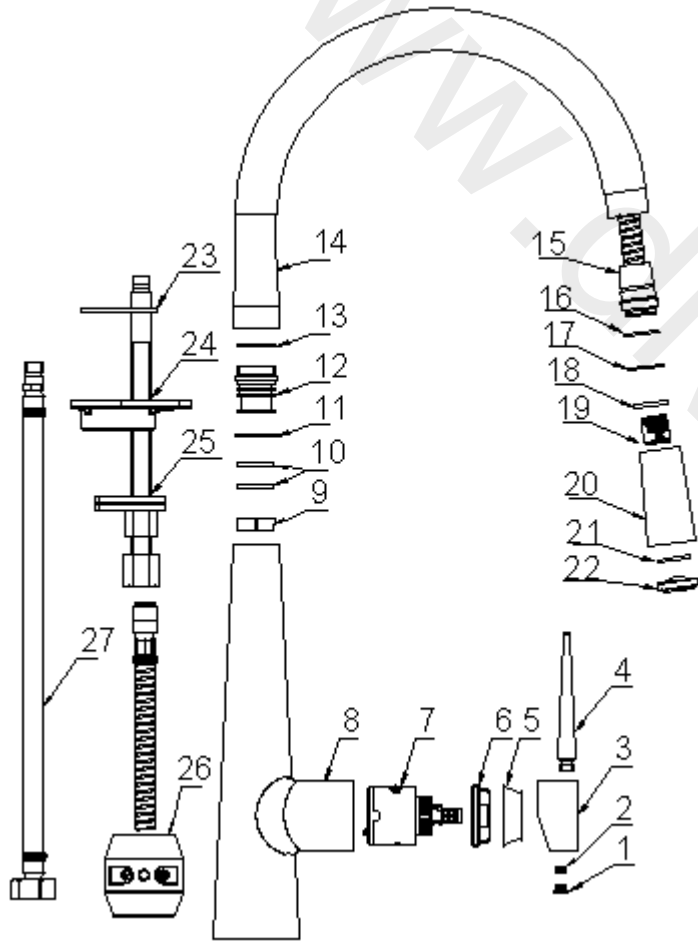

**nabis**  
fits perfectly

Item	Description	* Vico mono pull out kitchen tap B08929
1	Indice	B09115
2	Screw	B09115
3	Handle	B09115
4	Spline Adaptor	B09115
5	1/2" CD Valve	B09103
6	1/2" CD Valve	B09103
7	Tap Body	Not Available
8	O Ring	Not Available
9	Adaptor	Not Available
10	O ring	Not Available
11	Connect Tube	Not Available
12	Adaptor	Not Available
13	Block Ring	Not Available
14	Handset Holde	Not Available
15	Screw	Not Available
16	Block Ring	Not Available
17	Spring Spout	Not Available
18	Adaptor	Not Available
19	Braided Connectors	Not Available
20	Adaptor	Not Available
21	O Ring	Not Available
22	Washer	Not Available
23	Adaptor	Not Available
24	Washer	B09104
25	Aerator	B09104
26	Aerator Shell	B09104
27	Flange	Not Available
28	O ring	Not Available
29	Fixing kit	Not Available
30	Braided Connectors	Not Available

# LESINA

**Lesina monobloc pull out kitchen tap  
B08930**

nabis  
fits perfectly

B08930

<i>Code No:</i>	<i>Flow rate(L/min)</i>							
	<i>0.1bar</i>	<i>0.2bar</i>	<i>0.3bar</i>	<i>0.5bar</i>	<i>1bar</i>	<i>2bar</i>	<i>3bar</i>	<i>5bar</i>
B08930	1.05	1.92	2.64	3.78	5.58	8.64	10.925	14.16

nabis  
fits perfectly

Item	Description	* Lesina monobloc pull out kitchen tap B08930
1	Indice	B09111
2	Screw	B09111
3	Handle Seat	B09111
4	Handle Lever	B09111
5	Valve Cover	Not Available
6	Cartridge Clamp	Not Available
7	Cartridge Assembly	B09112
8	Tap Body	Not Available
9	Block Ring	Not Available
10	O Ring	Not Available
11	Washer	Not Available
12	Adaptor	Not Available
13	O Ring	Not Available
14	Spout	Not Available
15	Shower Hose	B09113
16	O Ring	Not Available
17	O Ring	Not Available
18	Washer	Not Available
19	Check Valve	Not Available
20	Adaptor	Not Available
21	O Ring	Not Available
22	Flow straightener	Not Available
23	O Ring	Not Available
24	Backstop	Not Available
25	Fixing kit	Not Available
26	Aggravation Piece	Not Available
27	Braided Connectors	B09114