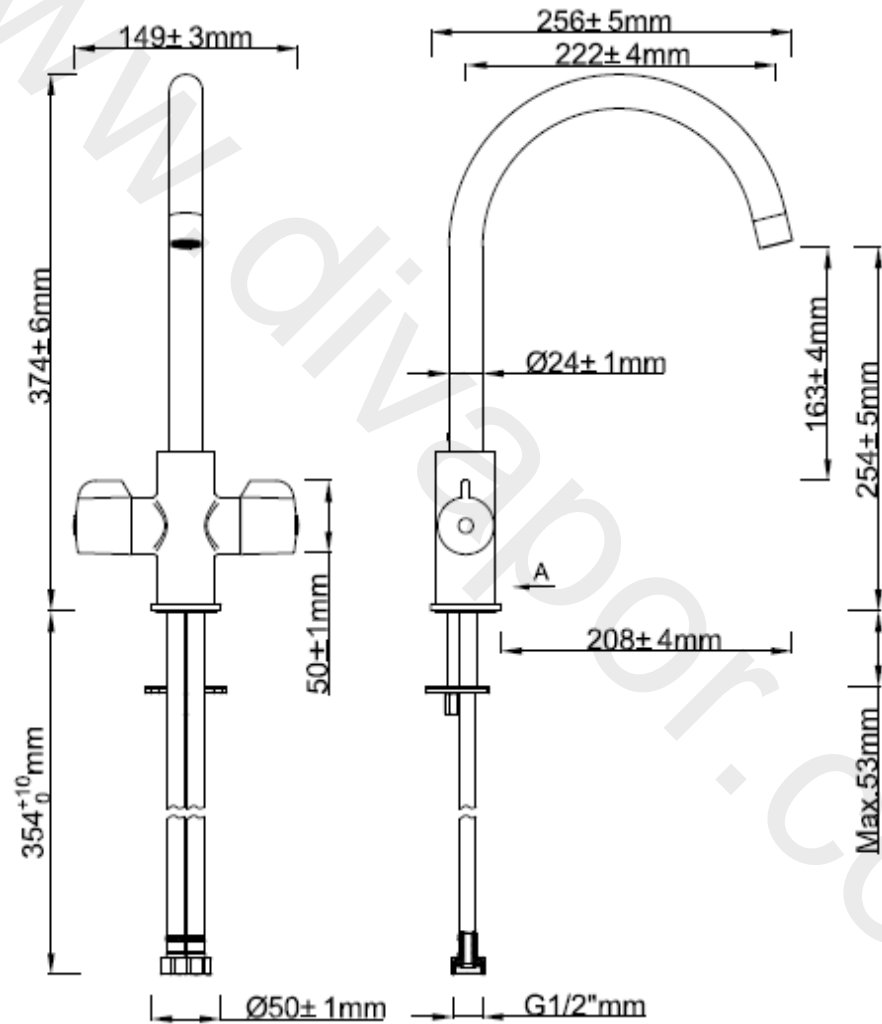

nabis
fits perfectly

B08925