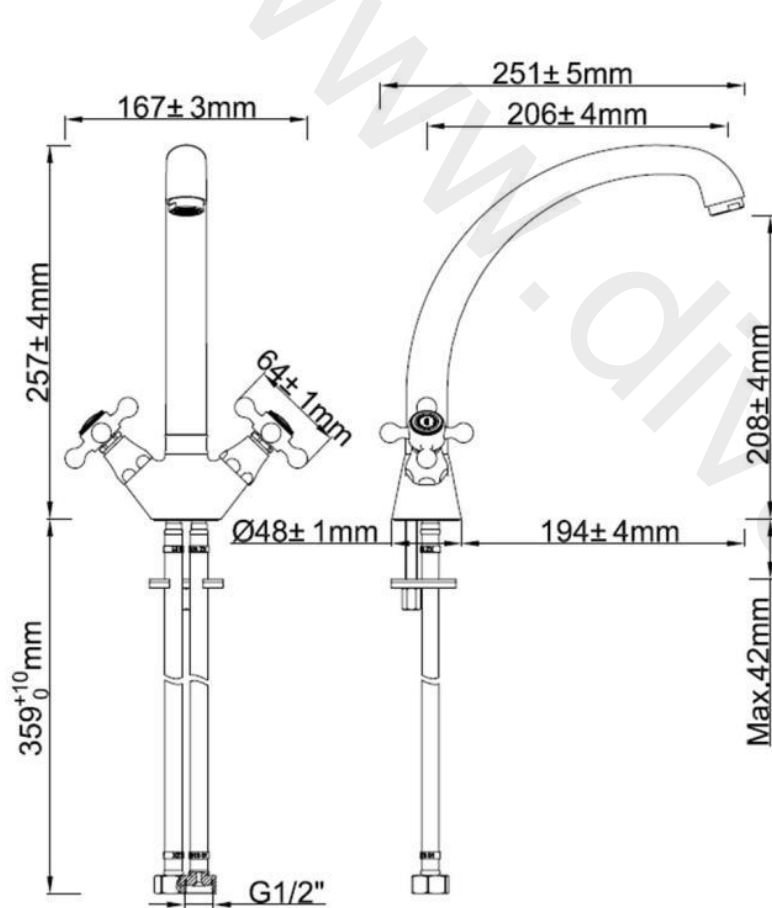

# REGAL

**Regal crosshead  
kitchen tap B08912**

**Regal lever 1/4 turn  
kitchen tap B08917**

**Regal lever 1/4 turn deck  
kitchen tap B08920**

B08912

B08917

nabis  
fits perfectly

B08920