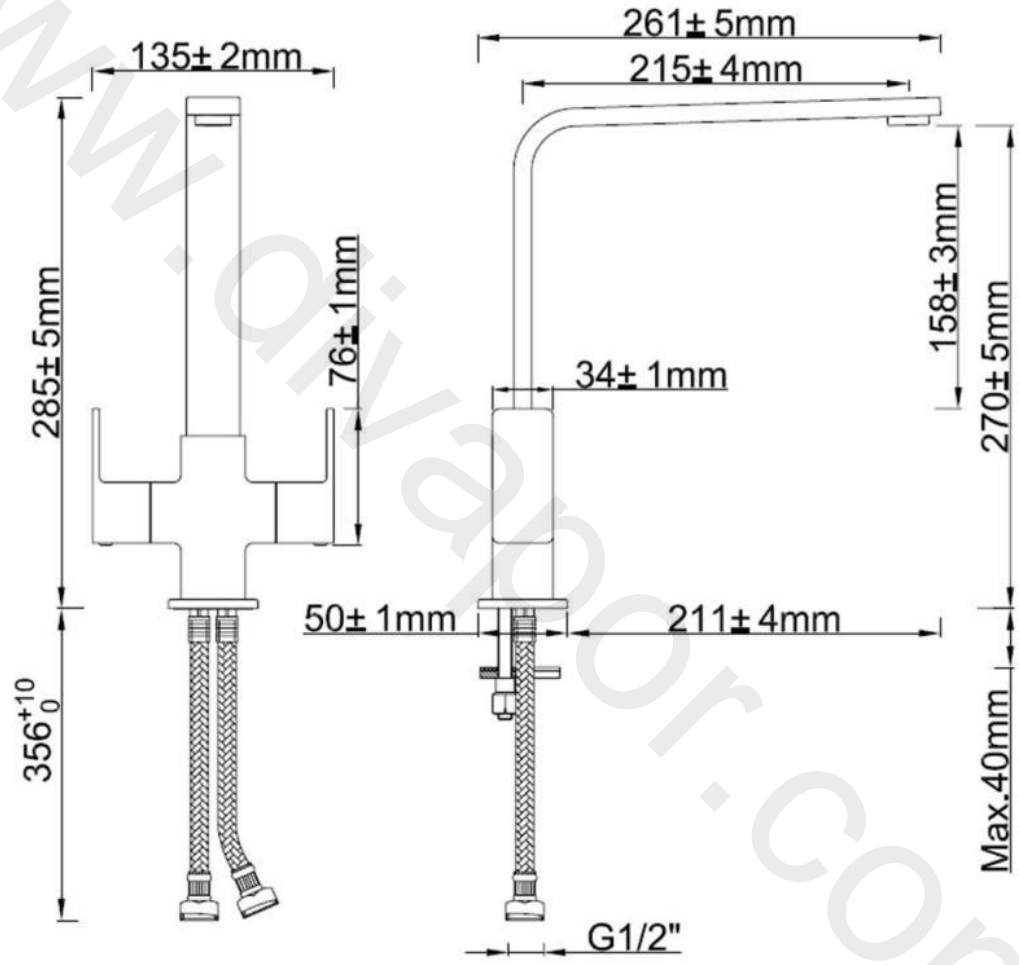

nabis
fits perfectly

B08918