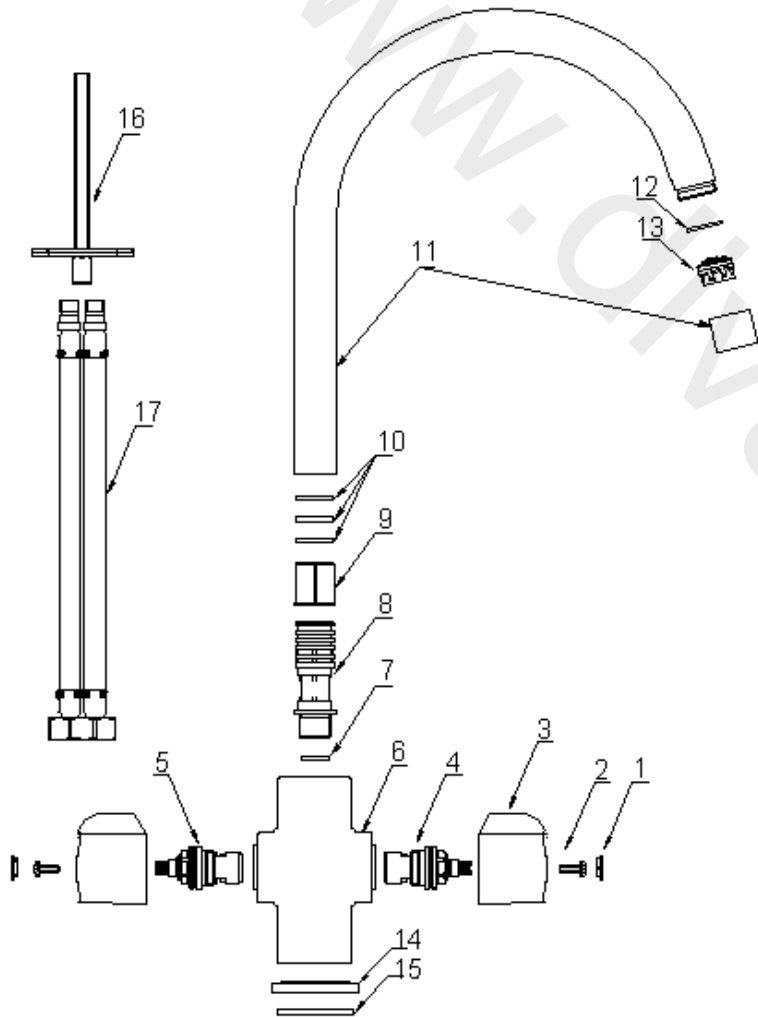

Item	Description	* Sevier monobloc kitchen tap B08925
1	Indice	B09102
2	Screw	B09102
3	Handle	B09102
4	1/2" CD Valve	B09124
5	1/2" CD Valve	B09124
6	Tap Body	Not Available
7	O ring	Not Available
8	Adaptor	Not Available
9	Block Ring	Not Available
10	O ring	Not Available
11	Spout	Not Available
12	Washer	B09116
13	Aerator	B09116
14	Flange	Not Available
15	O ring	Not Available
16	Fixing kit	Not Available
17	Braided Connectors	Not Available