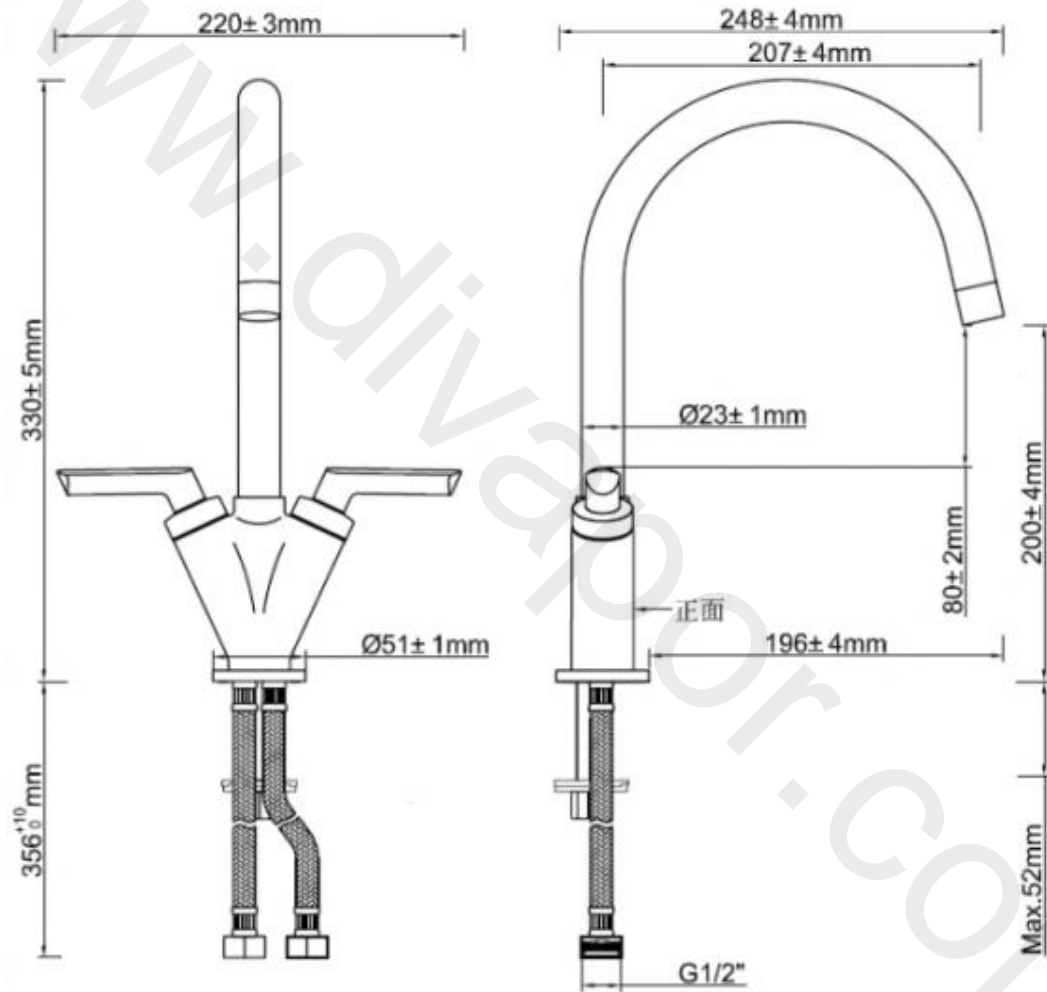

nabis
fits perfectly

B08915