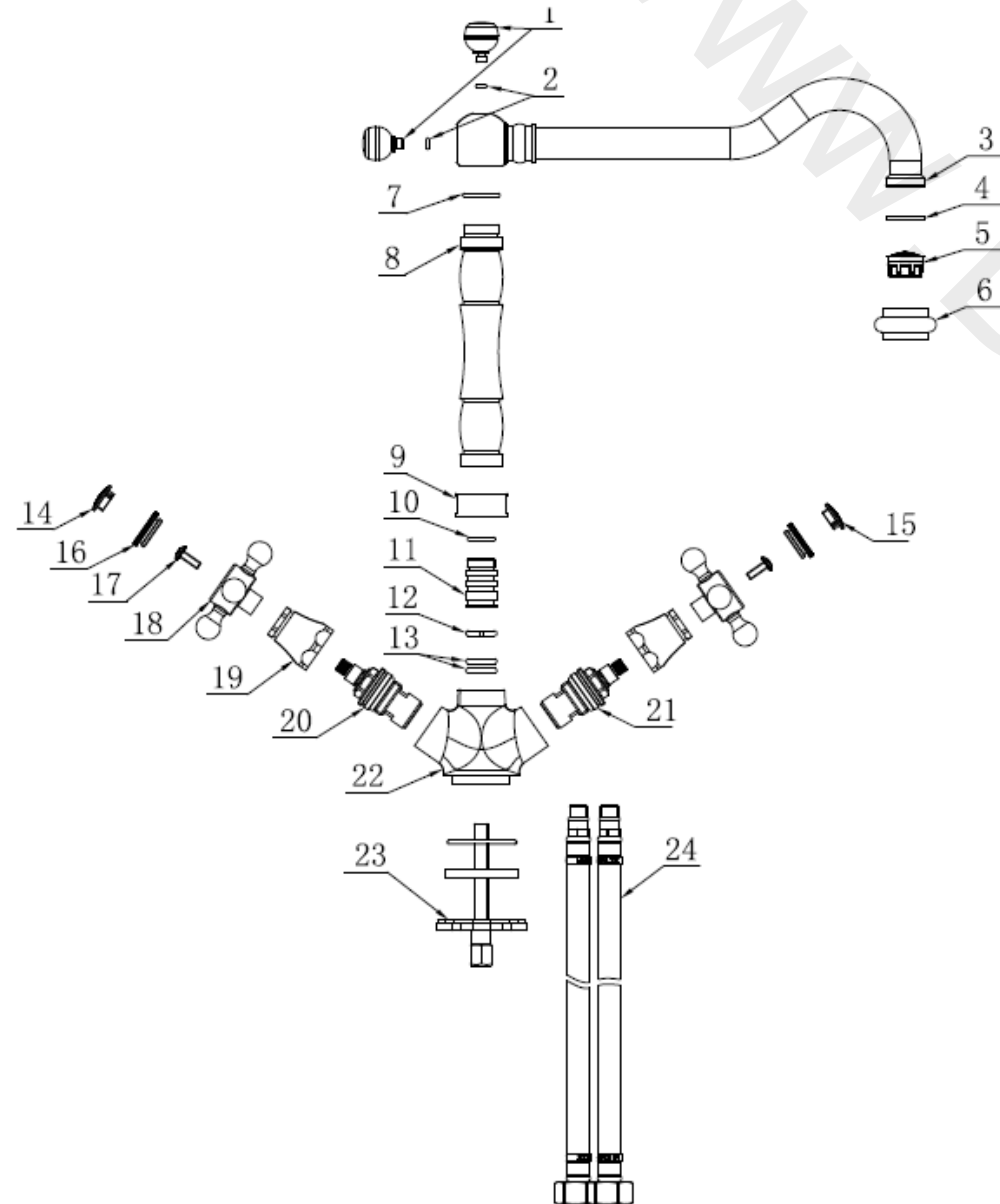

Item	Description	* Trad French style mono kitchen tap B08921
1	Ornate Ball	Not Available
2	O Ring	Not Available
3	Spout	Not Available
4	Washer	B09129
5	Aerator	B09129
6	Flow straightener Shell	B09129
7	O Ring	Not Available
8	Spout	Not Available
9	Decking Nut	Not Available
10	O Ring	Not Available