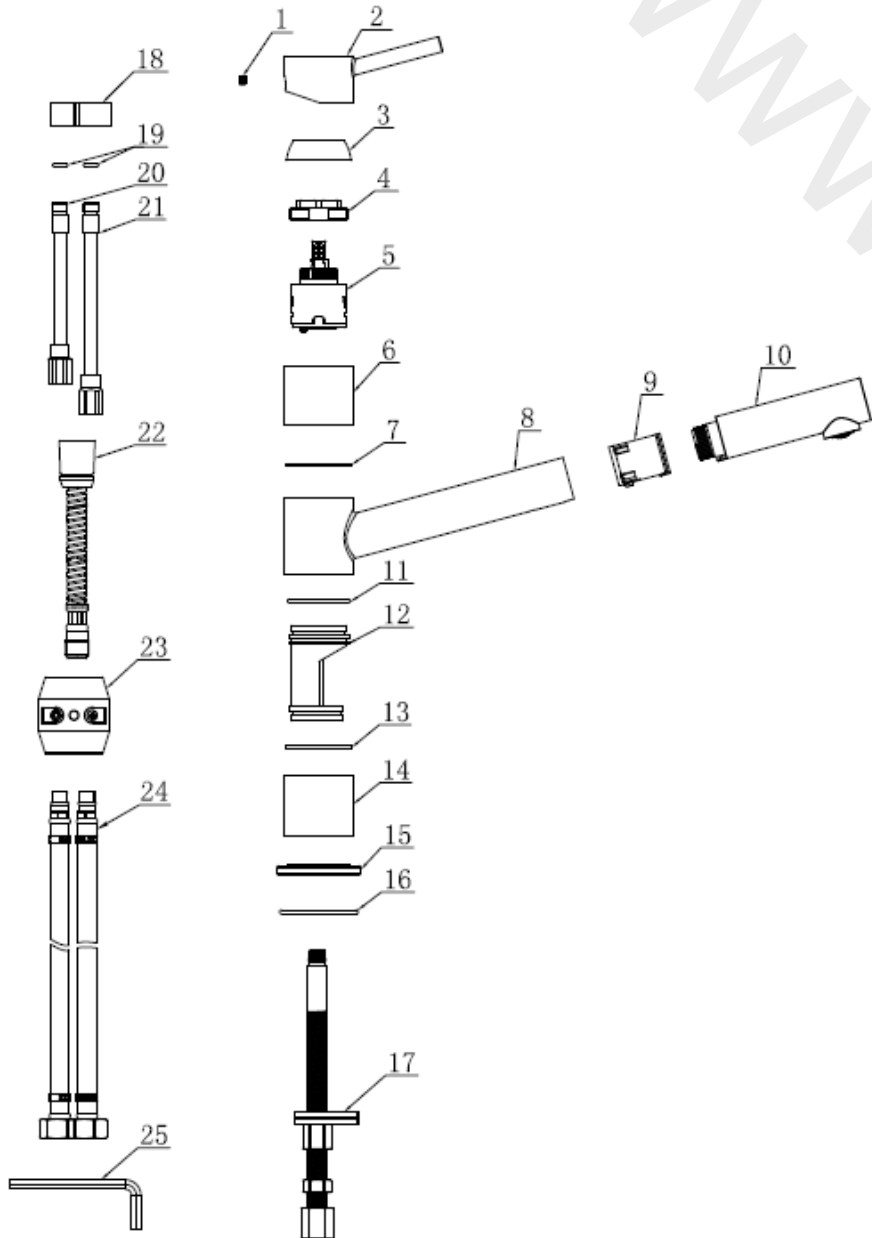

nabis
fits perfectly

Item	Description	* Practica lever pull out kitchen tap B08924
1	Screw	B09120
2	Handle	B09120
3	Valve Cover	Not Available
4	Cartridge Clamp	Not Available
5	Cartridge Assembly	B09112
6	Adaptor	Not Available
7	Washer	Not Available
8	Spout	Not Available
9	Block Ring	Not Available
10	Spout	B09117