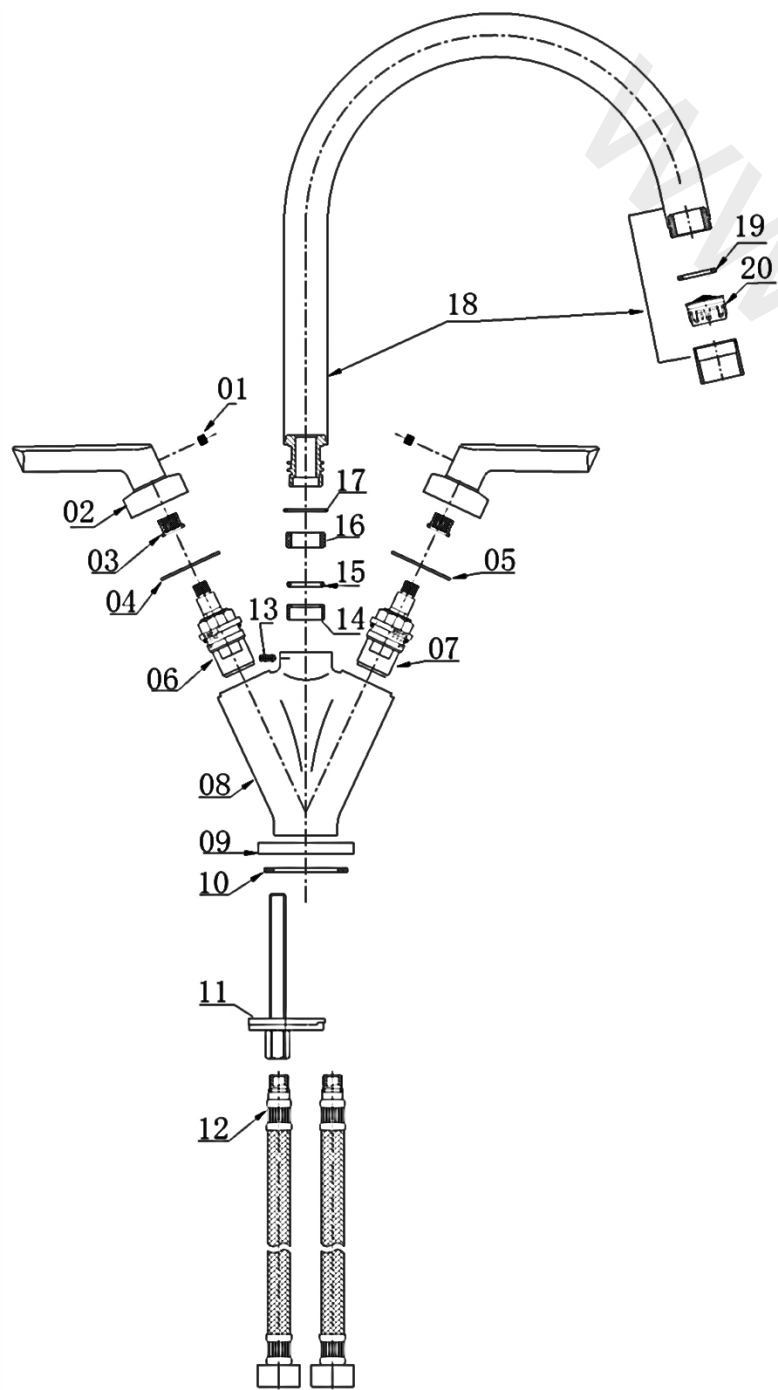

nabis
fits perfectly

Item	Description	* Matese monobloc kitchen tap B08915
1	Screw	B09127
2	Handle	B09127
3	Spline Adaptor	B09127
4	Indice Seat(Hot)	B09127
5	Indice Seat(Cold)	B09127
6	1/2" CD Valve(Hot)	B09103
7	1/2" CD Valve(Cold)	B09103
8	Tap Body	Not Available
9	Flange	Not Available
10	Washer	Not Available
11	Fixing kit	Not Available
12	Braided Connectors	Not Available
13	Screw	Not Available
14	Sleeve	Not Available
15	O Ring	Not Available
16	Block Ring	Not Available
17	Washer	Not Available
18	Spout	Not Available
19	Washer	B09116
20	Aerator	B09116