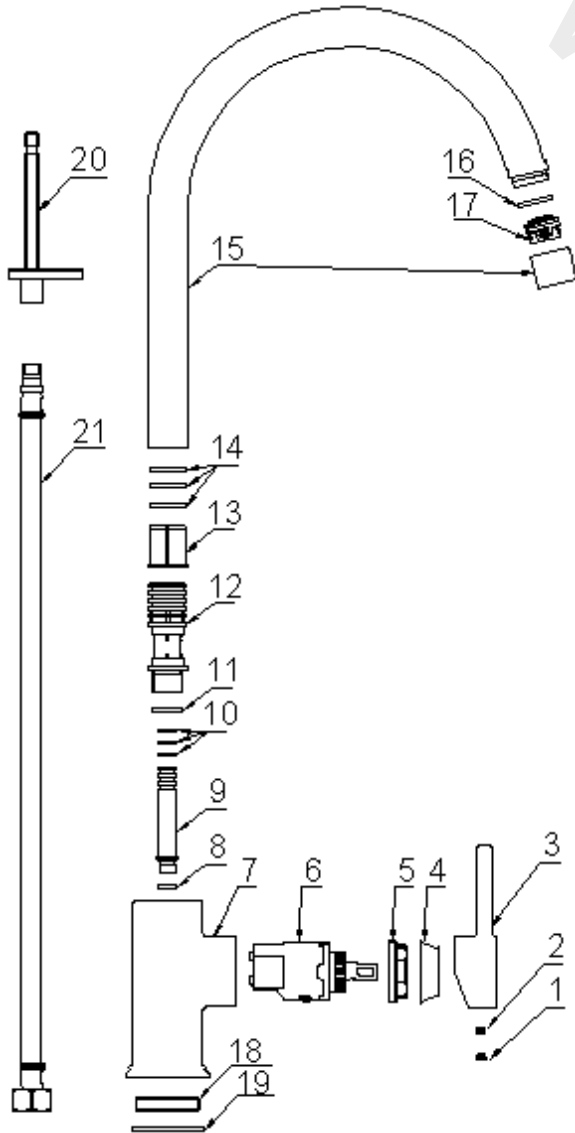

Item	Description	* Sevier monobloc kitchen tap B08925
1	Indice	B09102
2	Screw	B09102
3	Handle	B09102
4	1/2" CD Valve	B09124
5	1/2" CD Valve	B09124
6	Tap Body	Not Available
7	O ring	Not Available
8	Adaptor	Not Available
9	Block Ring	Not Available
10	O ring	Not Available
11	Spout	Not Available
12	Washer	B09116
13	Aerator	B09116
14	Flange	Not Available
15	O ring	Not Available
16	Fixing kit	Not Available
17	Braided Connectors	Not Available

nabis
fits perfectly

LEVICO

**Levico mono side control kitchen tap
B08928**

nabis
fits perfectly

B08928

Code No:	Flow rate(L/min)							
	0.1bar	0.2bar	0.3bar	0.5bar	1bar	2bar	3bar	5bar
B08928	1.62	2.62	3.42	4.68	6.84	9.84	11.76	15.48

nabis
fits perfectly

Item	Description	* Levico mono side control kitchen tap B08928
1	Indice	B09139
2	Screw	B09139
3	Handle	B09139
4	Valve Cover	Not Available
5	Cartridge Clamp	Not Available
6	Cartridge Assembly	B09140
7	Tap Body	Not Available
8	O ring	Not Available
9	Adaptor	Not Available
10	O ring	Not Available
11	O ring	Not Available
12	Adaptor	Not Available
13	Block Ring	Not Available
14	O ring	Not Available
15	Spout	Not Available
16	Washer	B09116
17	Aerator	B09116
18	Fixing Nut	Not Available
19	O ring	Not Available
20	Fixing kit	Not Available
21	Braided Connectors	B09114