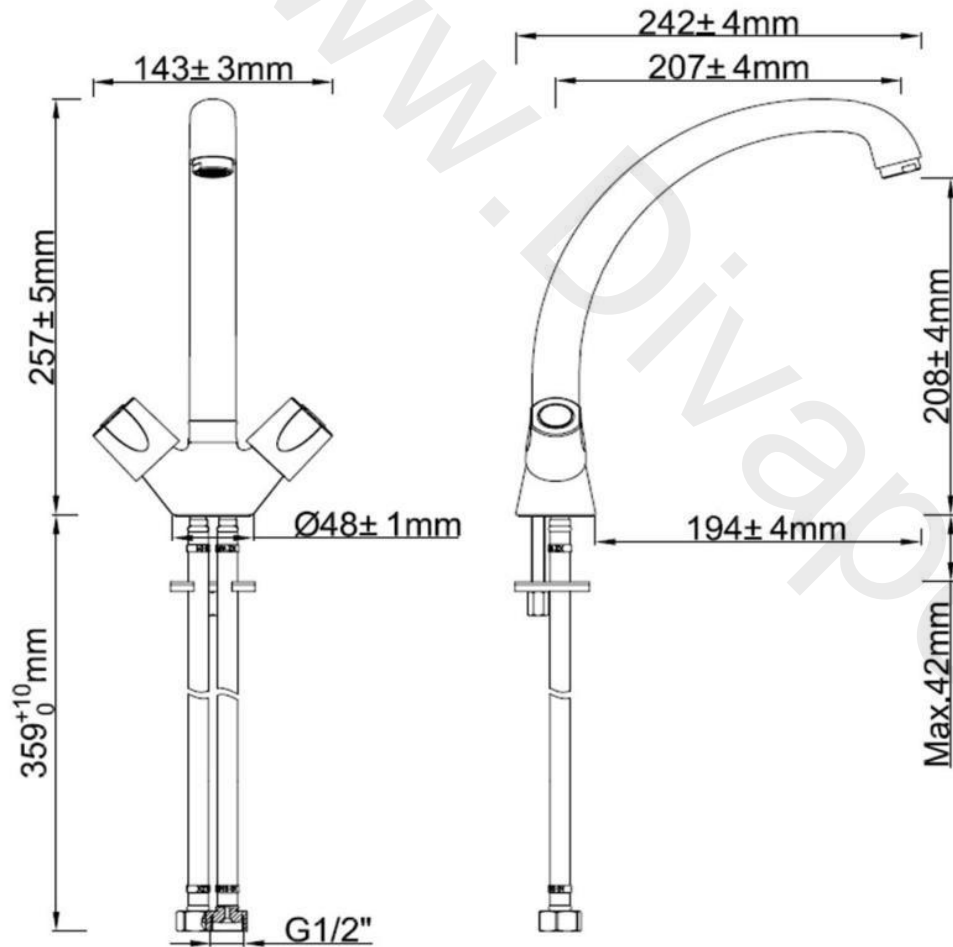

**Turano monobloc kitchen tap
B08911**

nabis
fits perfectly

B08911