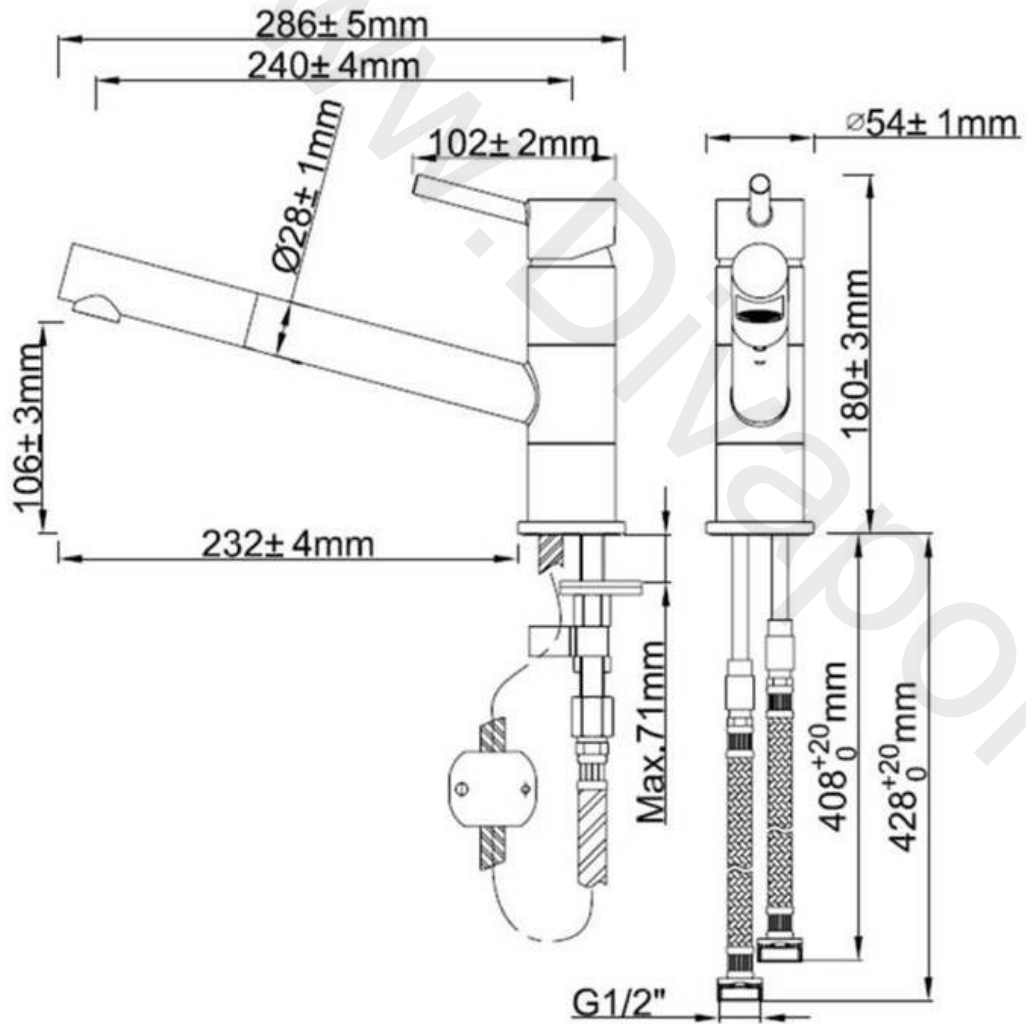

nabis
fits perfectly

Item	Description	* Nemi single lever pull out kitchen tap B08922
1	Indice	B09123
2	Screw	B09123
3	Handle	B09123
4	Valve Cover	Not Available
5	Cartridge Clamp	Not Available
6	Cartridge Assembly	B09146
7	Tap Body	Not Available
8	Valve Seat	Not Available
9	Block Ring	Not Available
10	Tap Body	Not Available
11	Flange	Not Available
12	O ring	Not Available
13	Braided Connectors	B09143
14	Shower Hose	B09145
15	Aggravation Piece	Not Available
16	Braided Connectors	Not Available
17	Fixing kit	Not Available
18	Block Ring	Not Available
19	Kitchen Shower	B09144

nabis
fits perfectly

PRACTICA

**Practica lever pull out kitchen tap
B08924**

nabis
fits perfectly

B08924

<i>Code No:</i>	<i>Flow rate(L/min)</i>							
	<i>0.1bar</i>	<i>0.2bar</i>	<i>0.3bar</i>	<i>0.5bar</i>	<i>1bar</i>	<i>2bar</i>	<i>3bar</i>	<i>5bar</i>
B08924	1.28	2.09	2.71	3.73	5.75	8.54	10.71	14.35