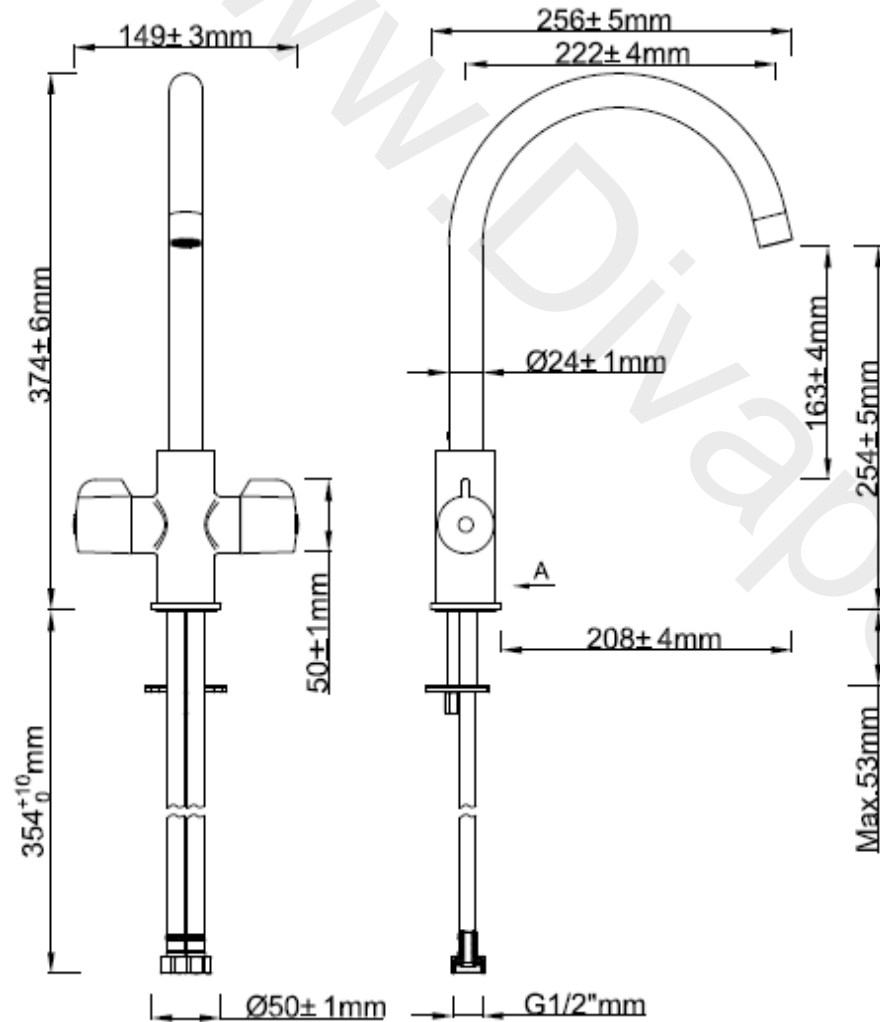

nabis
fits perfectly

B08925