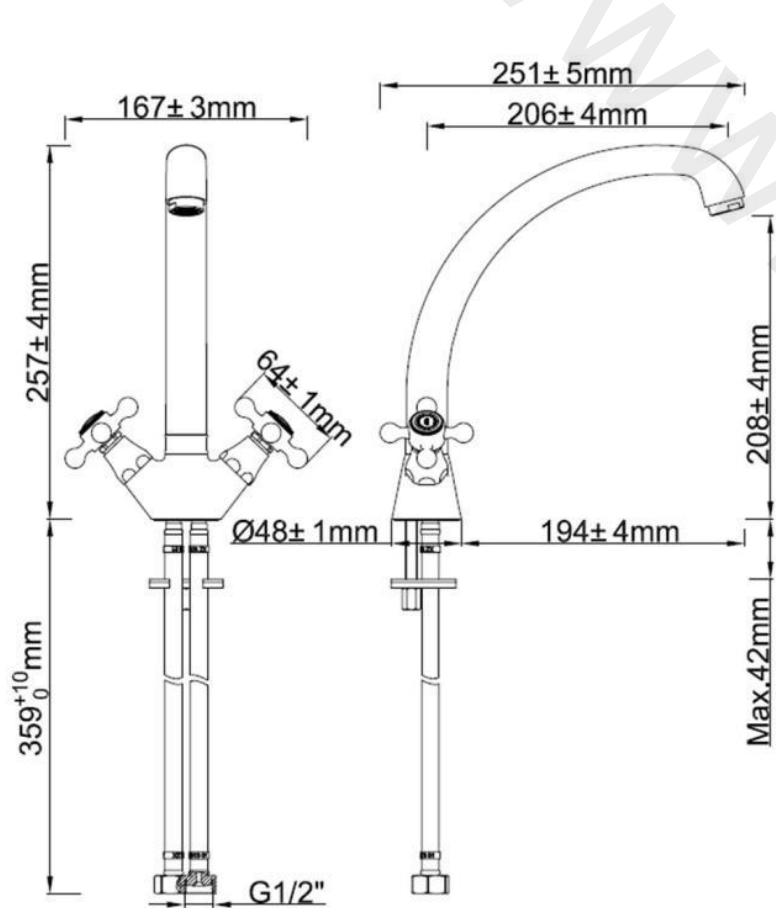

nabis
fits perfectly

REGAL

**Regal crosshead
kitchen tap B08912**

**Regal lever 1/4 turn
kitchen tap B08917**

**Regal lever 1/4 turn deck
kitchen tap B08920**

B08912

B08917

nabis
fits perfectly