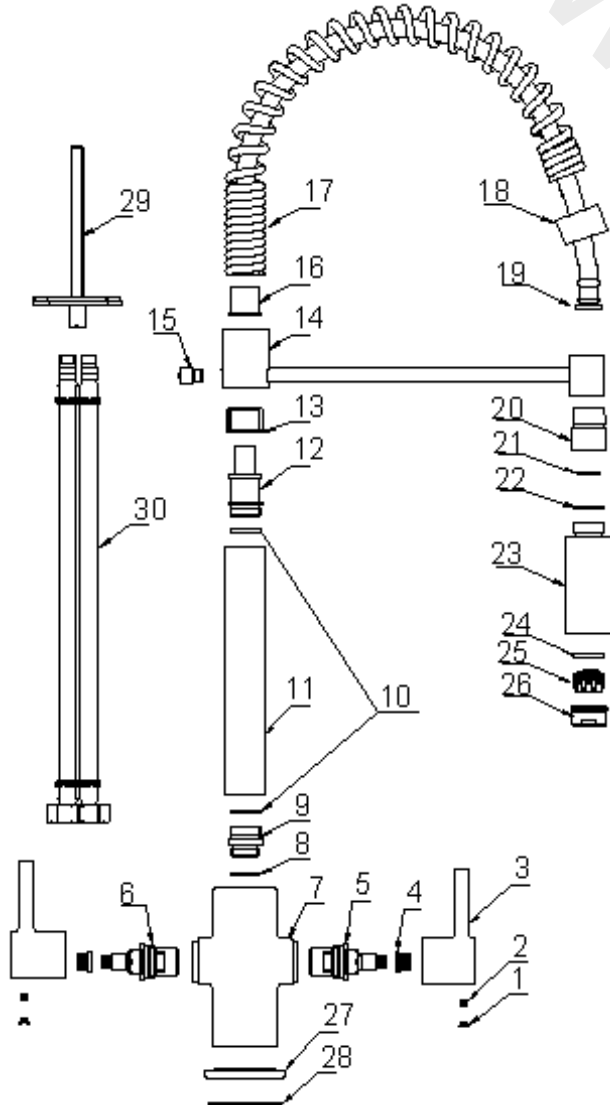

nabis
fits perfectly

Item	Description	* Levico mono side control kitchen tap B08928
1	Indice	B09139
2	Screw	B09139
3	Handle	B09139
4	Valve Cover	Not Available
5	Cartridge Clamp	Not Available
6	Cartridge Assembly	B09140
7	Tap Body	Not Available
8	O ring	Not Available
9	Adaptor	Not Available
10	O ring	Not Available
11	O ring	Not Available
12	Adaptor	Not Available
13	Block Ring	Not Available
14	O ring	Not Available
15	Spout	Not Available
16	Washer	B09116
17	Aerator	B09116
18	Fixing Nut	Not Available
19	O ring	Not Available
20	Fixing kit	Not Available
21	Braided Connectors	B09114

nabis
fits perfectly

VICO

**Vico mono pull out kitchen tap
B08929**

nabis
fits perfectly

B08929

Code No:	Flow rate(L/min)							
	0.1bar	0.2bar	0.3bar	0.5bar	1bar	2bar	3bar	5bar
B08929	2.04	3.12	3.96	5.16	7.44	10.68	13.44	17.16

nabis
fits perfectly

Item	Description	* Vico mono pull out kitchen tap B08929
1	Indice	B09115
2	Screw	B09115
3	Handle	B09115
4	Spline Adaptor	B09115
5	1/2" CD Valve	B09103
6	1/2" CD Valve	B09103
7	Tap Body	Not Available
8	O Ring	Not Available
9	Adaptor	Not Available
10	O ring	Not Available
11	Connect Tube	Not Available
12	Adaptor	Not Available
13	Block Ring	Not Available
14	Handset Holde	Not Available
15	Screw	Not Available
16	Block Ring	Not Available
17	Spring Spout	Not Available
18	Adaptor	Not Available
19	Braided Connectors	Not Available
20	Adaptor	Not Available
21	O Ring	Not Available
22	Washer	Not Available
23	Adaptor	Not Available
24	Washer	B09104
25	Aerator	B09104
26	Aerator Shell	B09104
27	Flange	Not Available
28	O ring	Not Available
29	Fixing kit	Not Available
30	Braided Connectors	Not Available