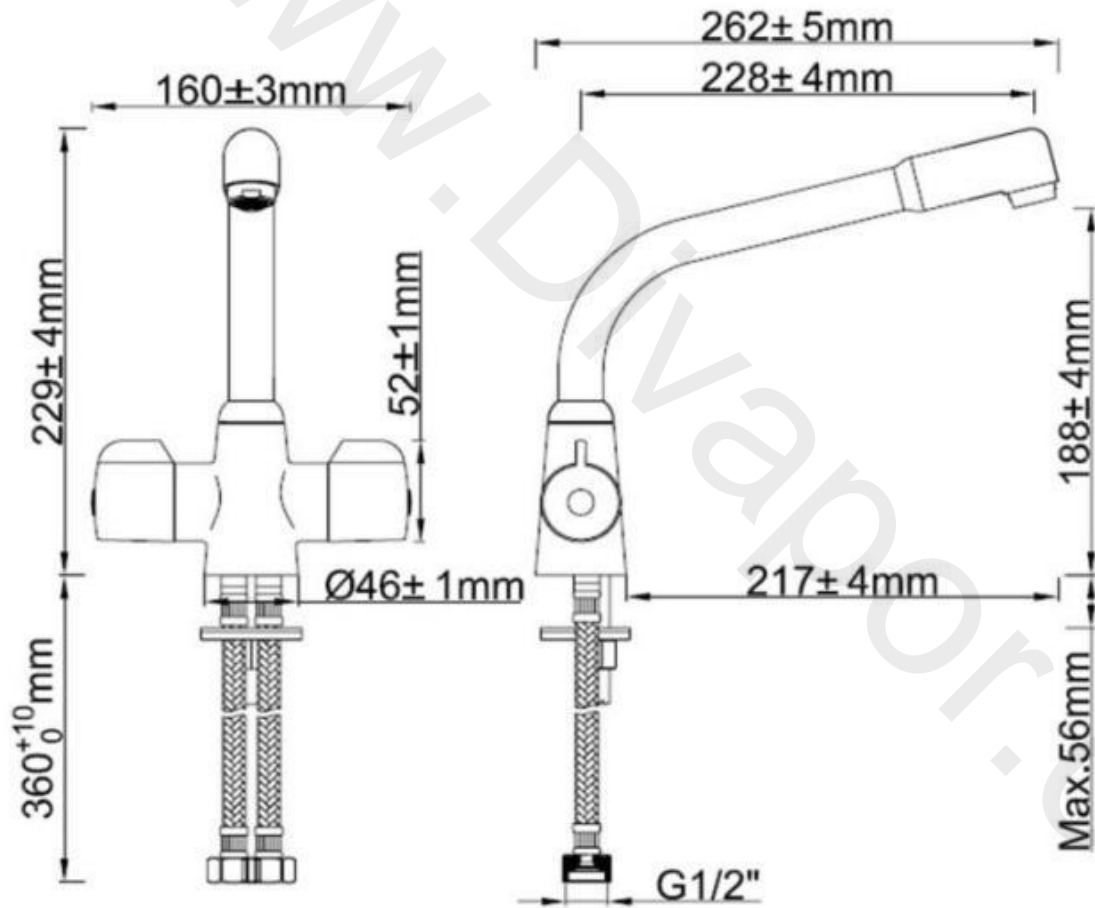

**Sandia monobloc kitchen tap
B08914**

nabis
fits perfectly

B08914