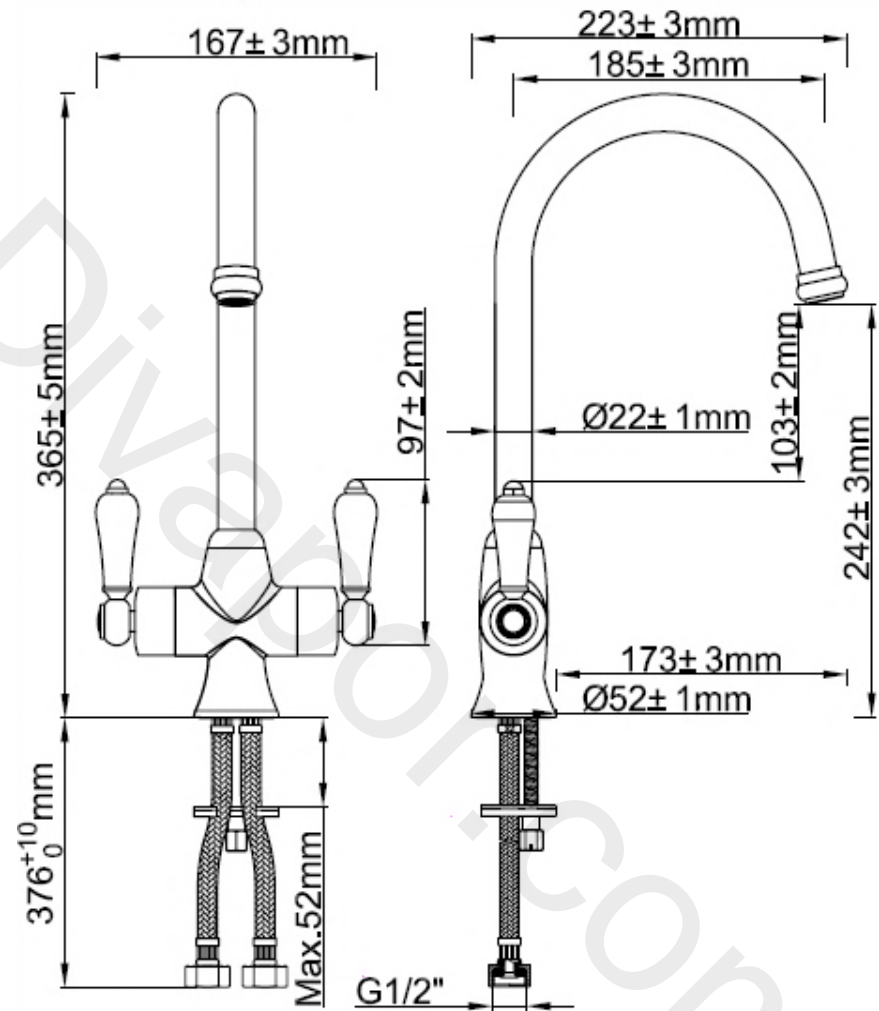

nabis
fits perfectly

REGAL

**Regal crosshead
kitchen tap B08912**

**Regal lever 1/4 turn
kitchen tap B08917**

**Regal lever 1/4 turn deck
kitchen tap B08920**

B08912

B08917

nabis
fits perfectly

nabis
fits perfectly

Item	Description	* Regal crosshead kitchen tap B08912
1	Indice(Hot)	B09108
2	Indice(Cold)	B09108
3	Indice Seat	B09108
4	Screw	B09108
5	Handle Seat	B09108
6	Valve Cover	B09109
7	Valve	B09110
8	Tap Body	Not Available
9	O ring	Not Available
10	O ring	Not Available
11	Washer	Not Available
12	Adaptor	Not Available
13	O Ring	Not Available
14	Decking Nut	Not Available
15	Spout	Not Available
16	Washer	B09104
17	Aerator	B09104
18	Flow straightener Shell	B09104
19	Fixing kit	Not Available
20	Braided Connectors	Not Available