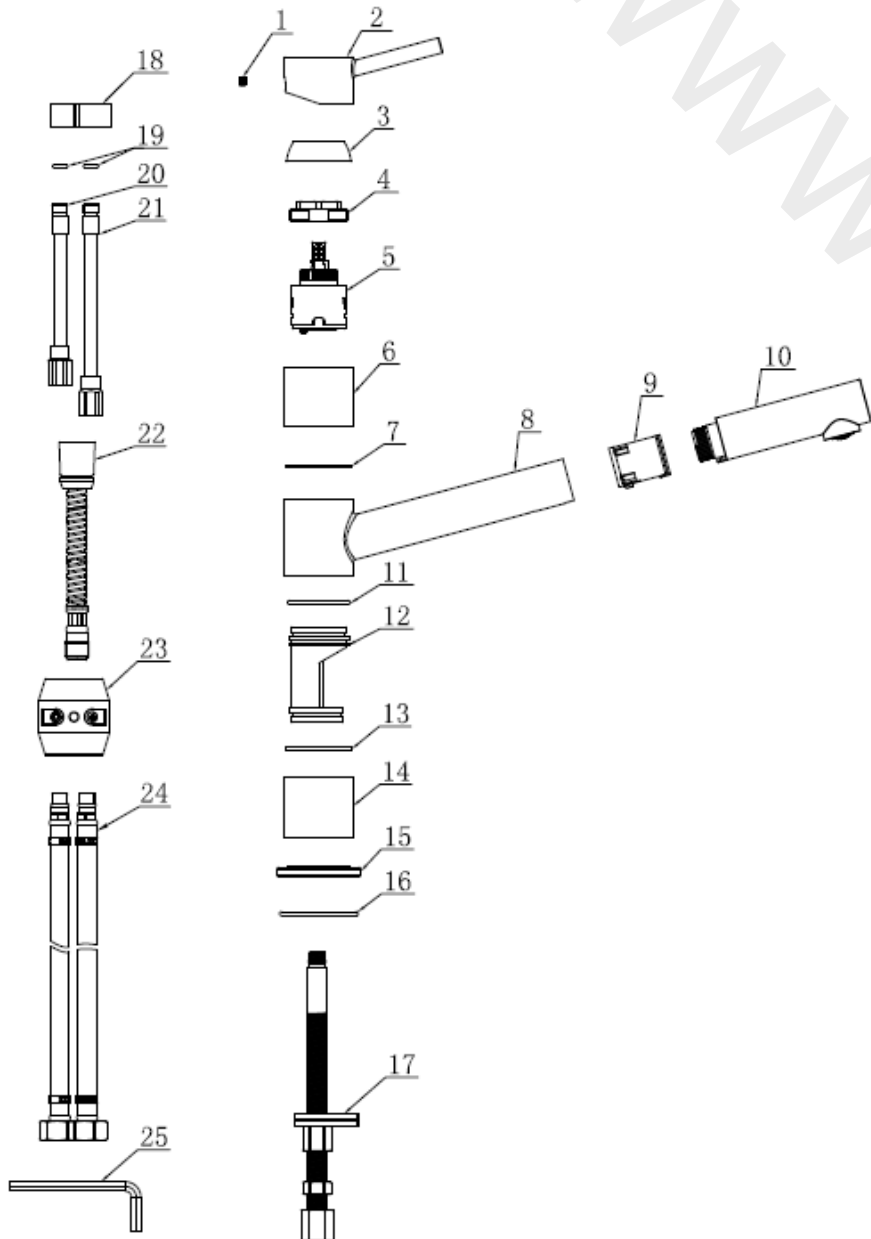

Item	Description	* Practica lever pull out kitchen tap B08924
11	O ring	Not Available
12	Valve Seat	Not Available
13	Washer	Not Available
14	Adaptor	Not Available
15	Flange	Not Available
16	O Ring	Not Available
17	Fixing kit	Not Available
18	Washer	Not Available
19	O ring	Not Available
20	Inlet Tails	Not Available
21	Inlet Tails	Not Available
22	Shower Hose	B09121
23	Aggravation Piece	Not Available
24	Braided Connectors	B09122
25	6mmAllen Key	Not Available