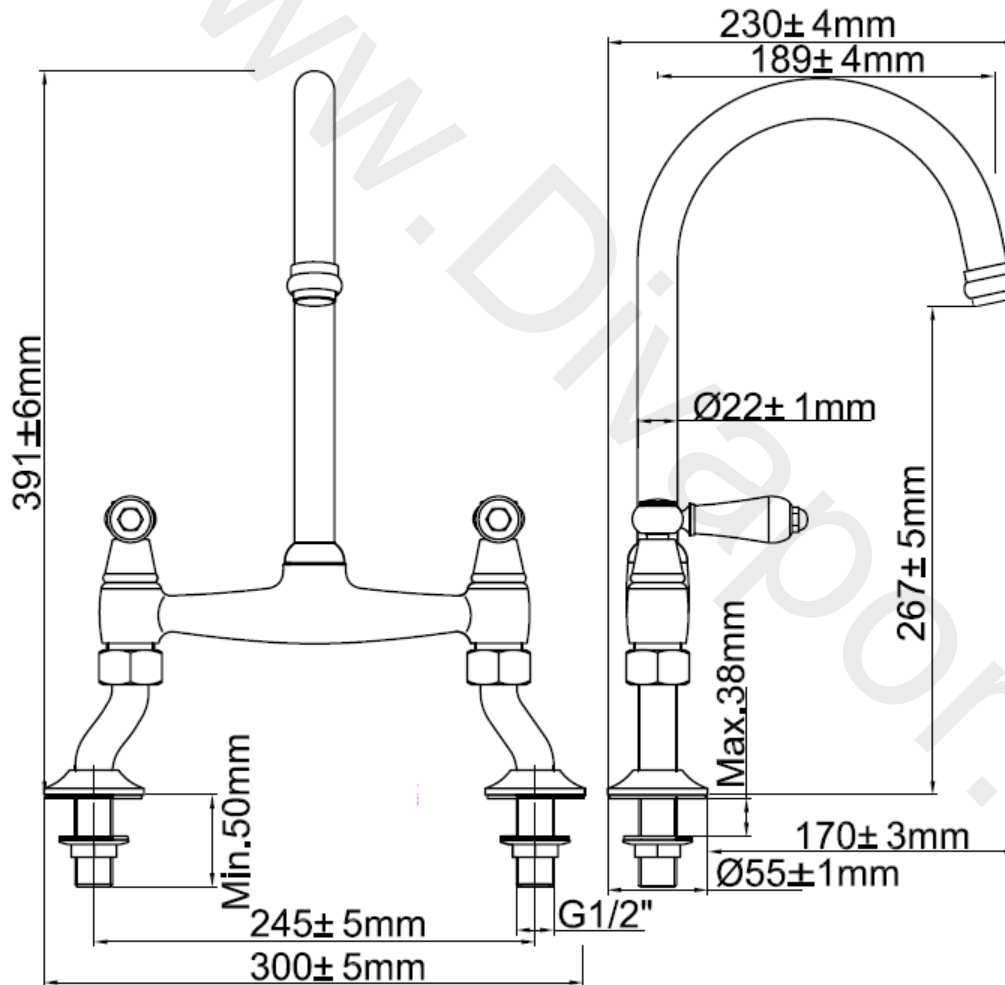

nabis
fits perfectly

REGAL

**Regal crosshead
kitchen tap B08912**

**Regal lever 1/4 turn
kitchen tap B08917**

**Regal lever 1/4 turn deck
kitchen tap B08920**

B08912

B08917

nabis
fits perfectly

nabis
fits perfectly

Item	Description	* Regal crosshead kitchen tap B08912
1	Indice(Hot)	B09108
2	Indice(Cold)	B09108
3	Indice Seat	B09108
4	Screw	B09108
5	Handle Seat	B09108
6	Valve Cover	B09109
7	Valve	B09110
8	Tap Body	Not Available
9	O ring	Not Available
10	O ring	Not Available
11	Washer	Not Available
12	Adaptor	Not Available
13	O Ring	Not Available
14	Decking Nut	Not Available
15	Spout	Not Available
16	Washer	B09104
17	Aerator	B09104
18	Flow straightener Shell	B09104
19	Fixing kit	Not Available
20	Braided Connectors	Not Available