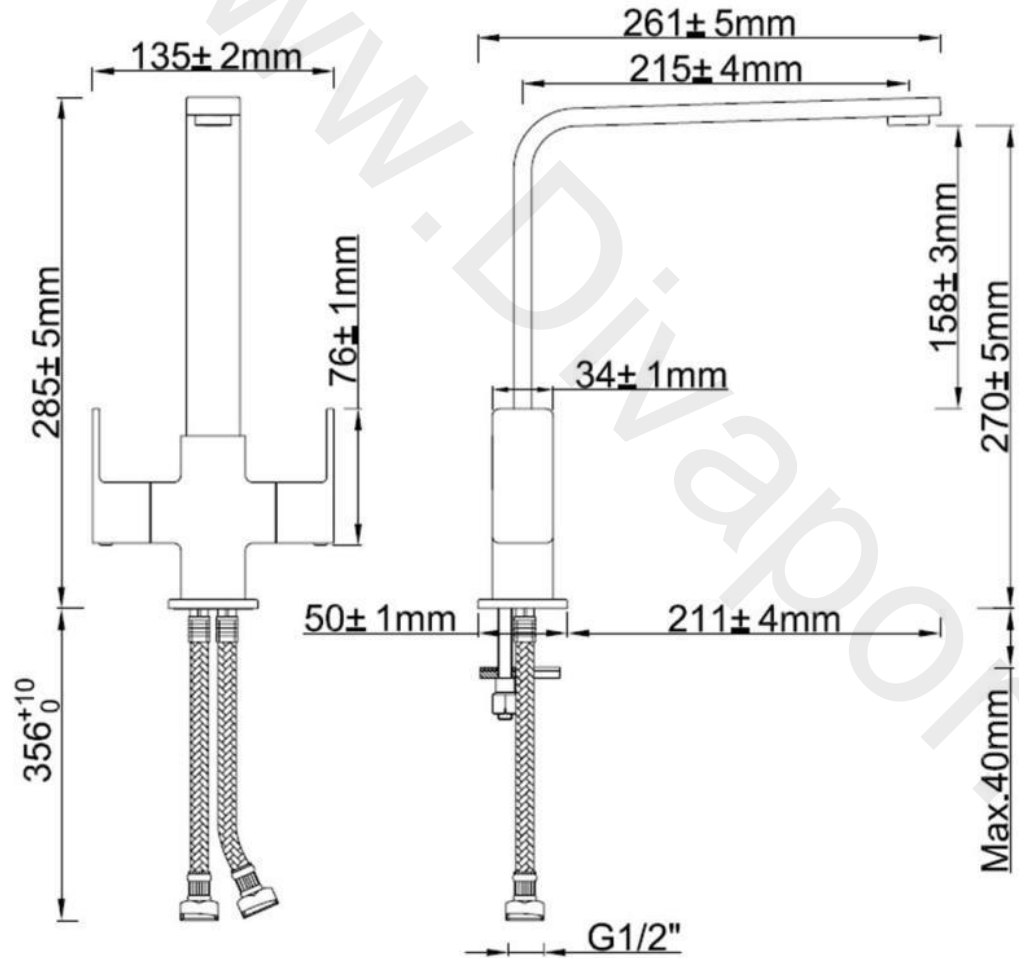

nabis
fits perfectly

B08918