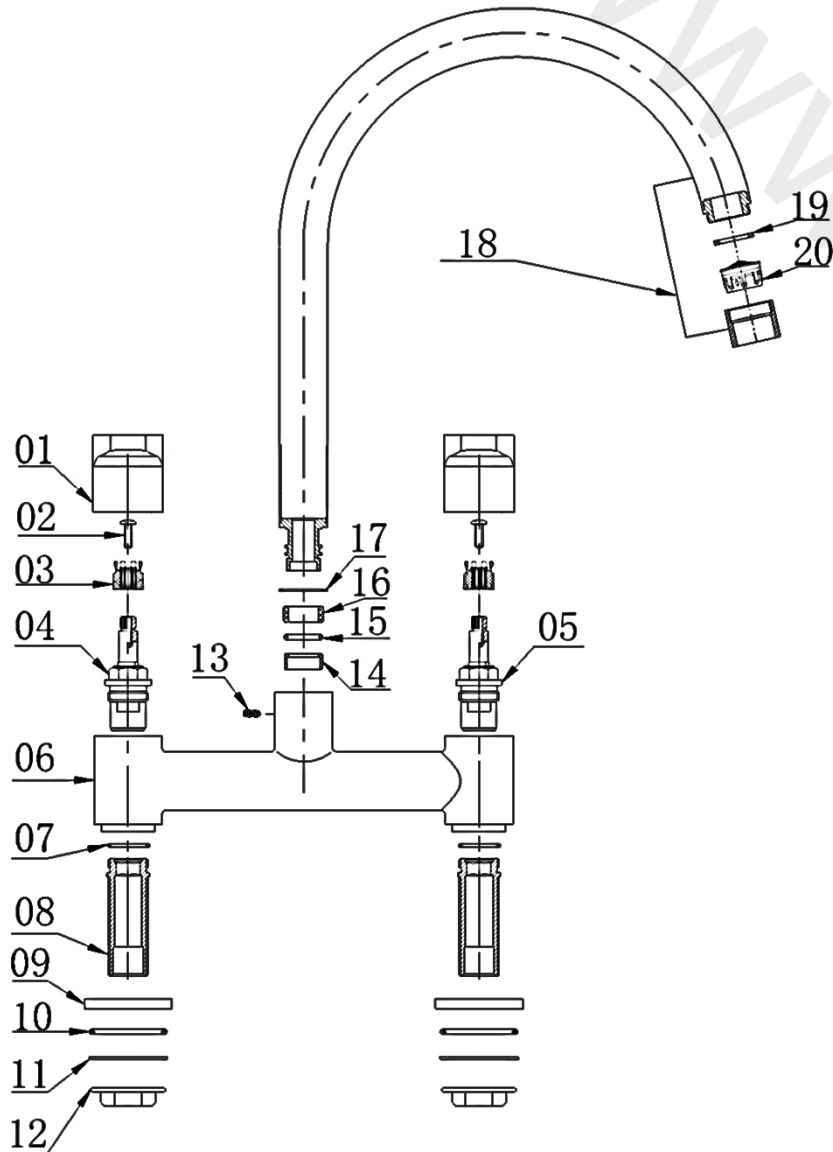

nabis
fits perfectly

Item	Description	* Monate deck kitchen mixer B08916
1	Handle	B09136
2	Screw	B09136
3	Spline Adaptor	B09136
4	1/2" CD Valve(Hot)	B09137
5	1/2" CD Valve(Cold)	B09137
6	Tap Body	Not Available
7	O Ring	Not Available
8	Inlet Leg	Not Available
9	Flange	Not Available
10	O ring	Not Available
11	Washer	B09134
12	1/2" Back Nut	B09134
13	Screw	Not Available
14	Sleeve	Not Available
15	O Ring	Not Available
16	Block Ring	Not Available
17	Washer	Not Available
18	Spout	Not Available
19	Washer	B09116
20	Aerator	B09116