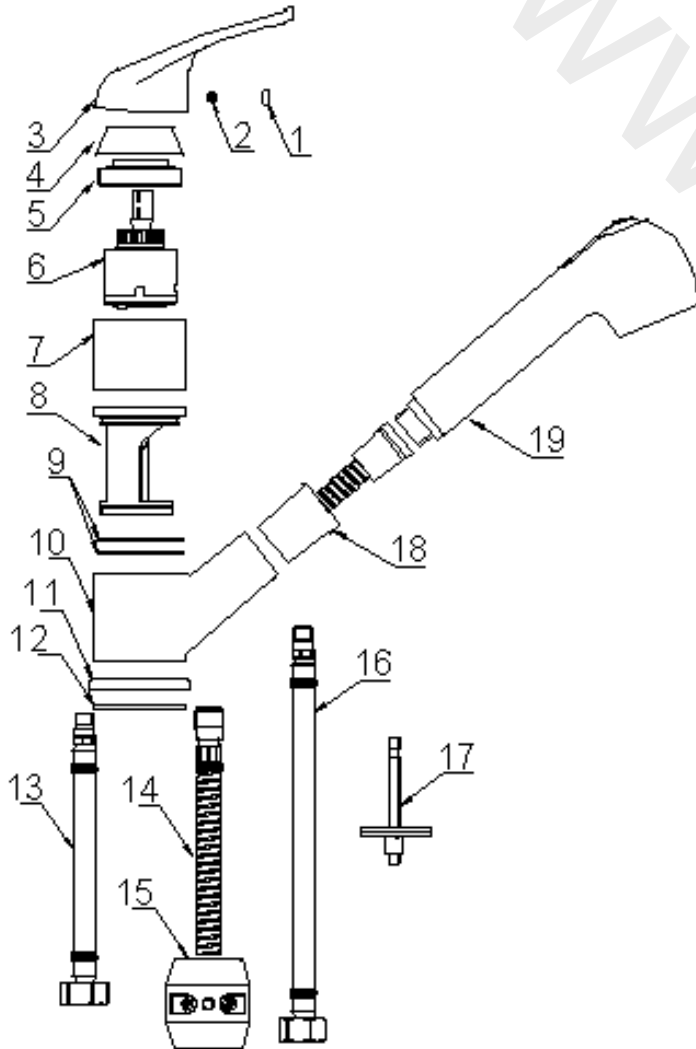

nabis
fits perfectly

Item	Description	* Nemi single lever pull out kitchen tap B08922
1	Indice	B09123
2	Screw	B09123
3	Handle	B09123
4	Valve Cover	Not Available
5	Cartridge Clamp	Not Available
6	Cartridge Assembly	B09146
7	Tap Body	Not Available
8	Valve Seat	Not Available
9	Block Ring	Not Available
10	Tap Body	Not Available
11	Flange	Not Available
12	O ring	Not Available
13	Braided Connectors	B09143
14	Shower Hose	B09145
15	Aggravation Piece	Not Available
16	Braided Connectors	Not Available
17	Fixing kit	Not Available
18	Block Ring	Not Available
19	Kitchen Shower	B09144