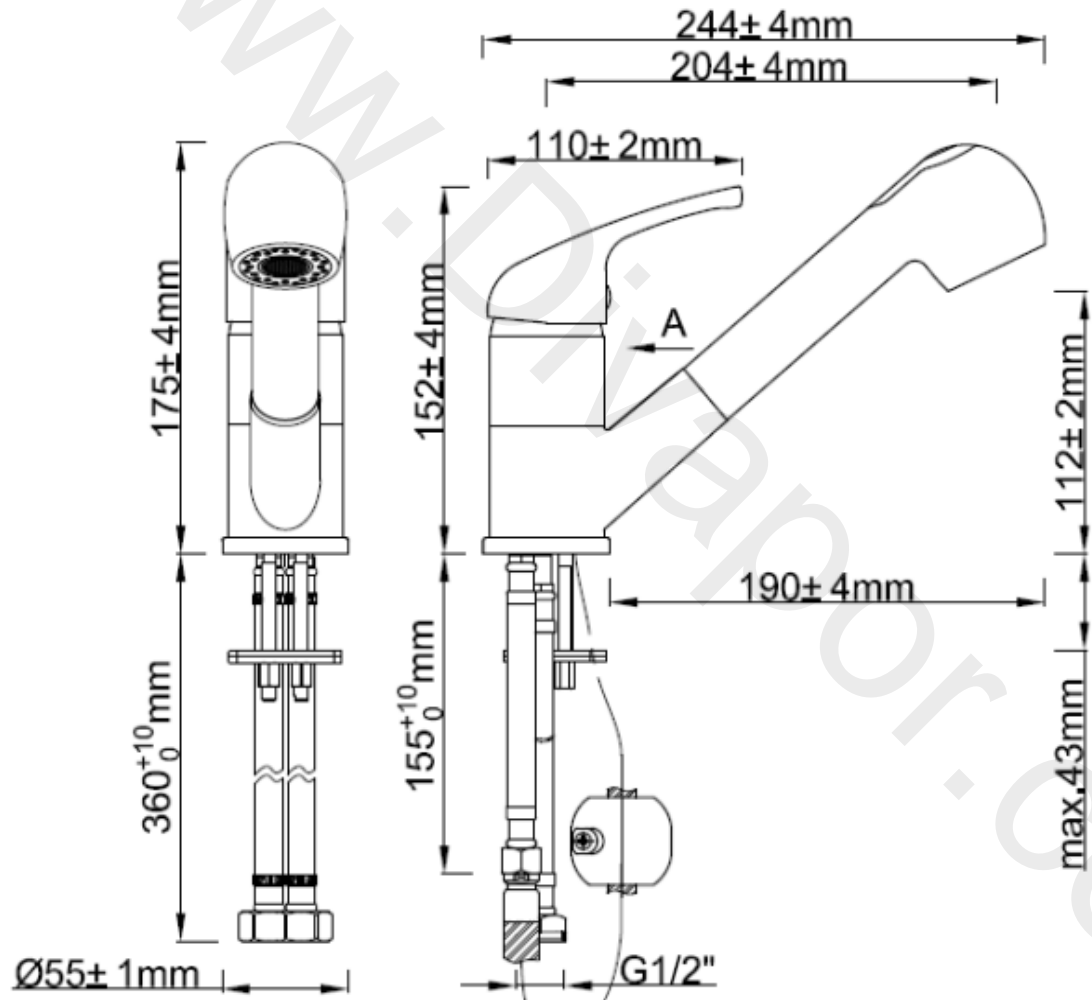

**Nemi single lever pull out kitchen tap
B08922**

nabis
fits perfectly

B08922