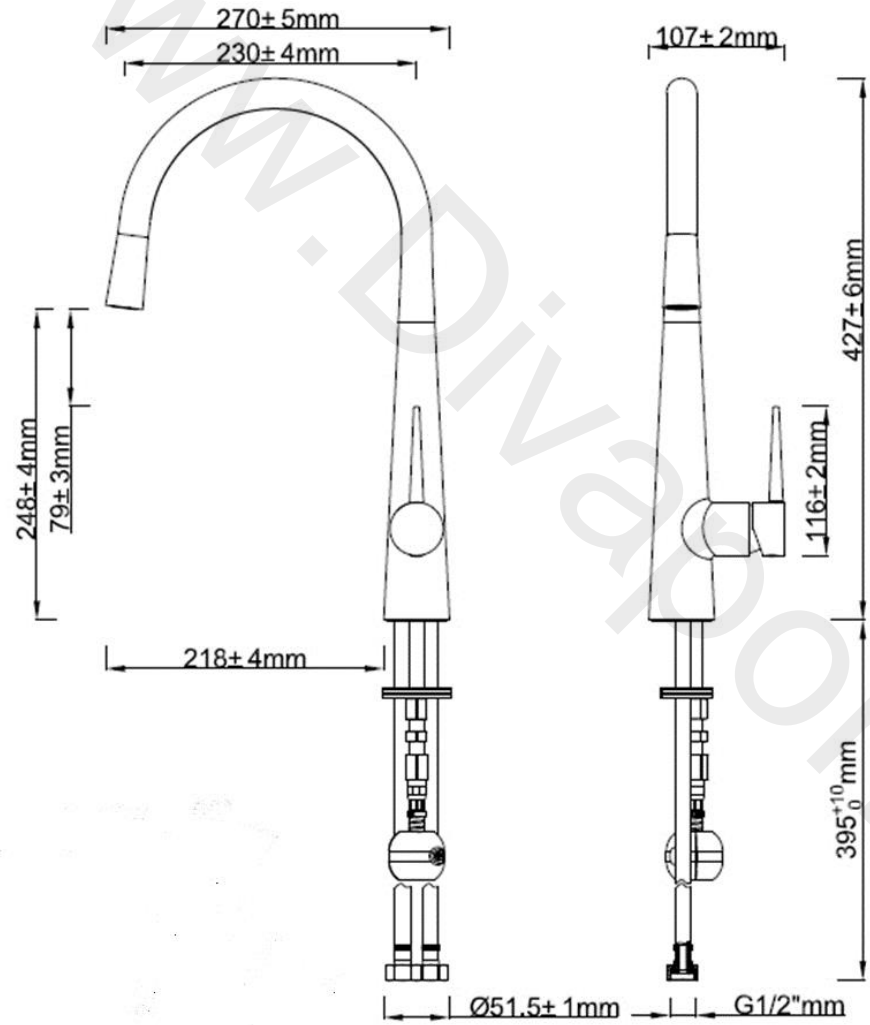

nabis
fits perfectly

VICO

**Vico mono pull out kitchen tap
B08929**

nabis
fits perfectly

B08929

Code No:	Flow rate(L/min)							
	0.1bar	0.2bar	0.3bar	0.5bar	1bar	2bar	3bar	5bar
B08929	2.04	3.12	3.96	5.16	7.44	10.68	13.44	17.16

nabis
fits perfectly

Item	Description	* Vico mono pull out kitchen tap B08929
1	Indice	B09115
2	Screw	B09115
3	Handle	B09115
4	Spline Adaptor	B09115
5	1/2" CD Valve	B09103
6	1/2" CD Valve	B09103
7	Tap Body	Not Available
8	O Ring	Not Available
9	Adaptor	Not Available
10	O ring	Not Available
11	Connect Tube	Not Available
12	Adaptor	Not Available
13	Block Ring	Not Available
14	Handset Holde	Not Available
15	Screw	Not Available
16	Block Ring	Not Available
17	Spring Spout	Not Available
18	Adaptor	Not Available
19	Braided Connectors	Not Available
20	Adaptor	Not Available
21	O Ring	Not Available
22	Washer	Not Available
23	Adaptor	Not Available
24	Washer	B09104
25	Aerator	B09104
26	Aerator Shell	B09104
27	Flange	Not Available
28	O ring	Not Available
29	Fixing kit	Not Available
30	Braided Connectors	Not Available

nabis
fits perfectly

LESINA

**Lesina monobloc pull out kitchen tap
B08930**

nabis
fits perfectly

B08930

<i>Code No:</i>	<i>Flow rate(L/min)</i>							
	<i>0.1bar</i>	<i>0.2bar</i>	<i>0.3bar</i>	<i>0.5bar</i>	<i>1bar</i>	<i>2bar</i>	<i>3bar</i>	<i>5bar</i>
B08930	1.05	1.92	2.64	3.78	5.58	8.64	10.925	14.16