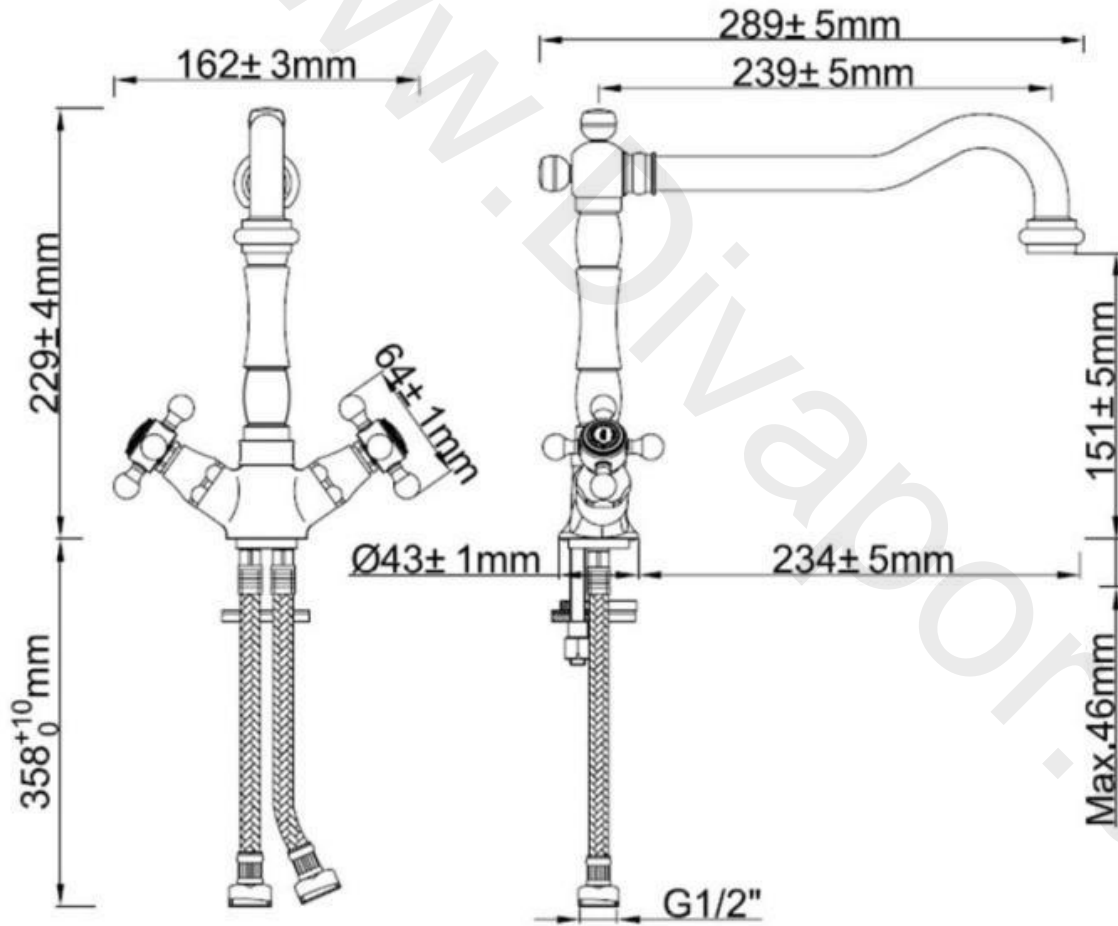

nabis
fits perfectly

B08921