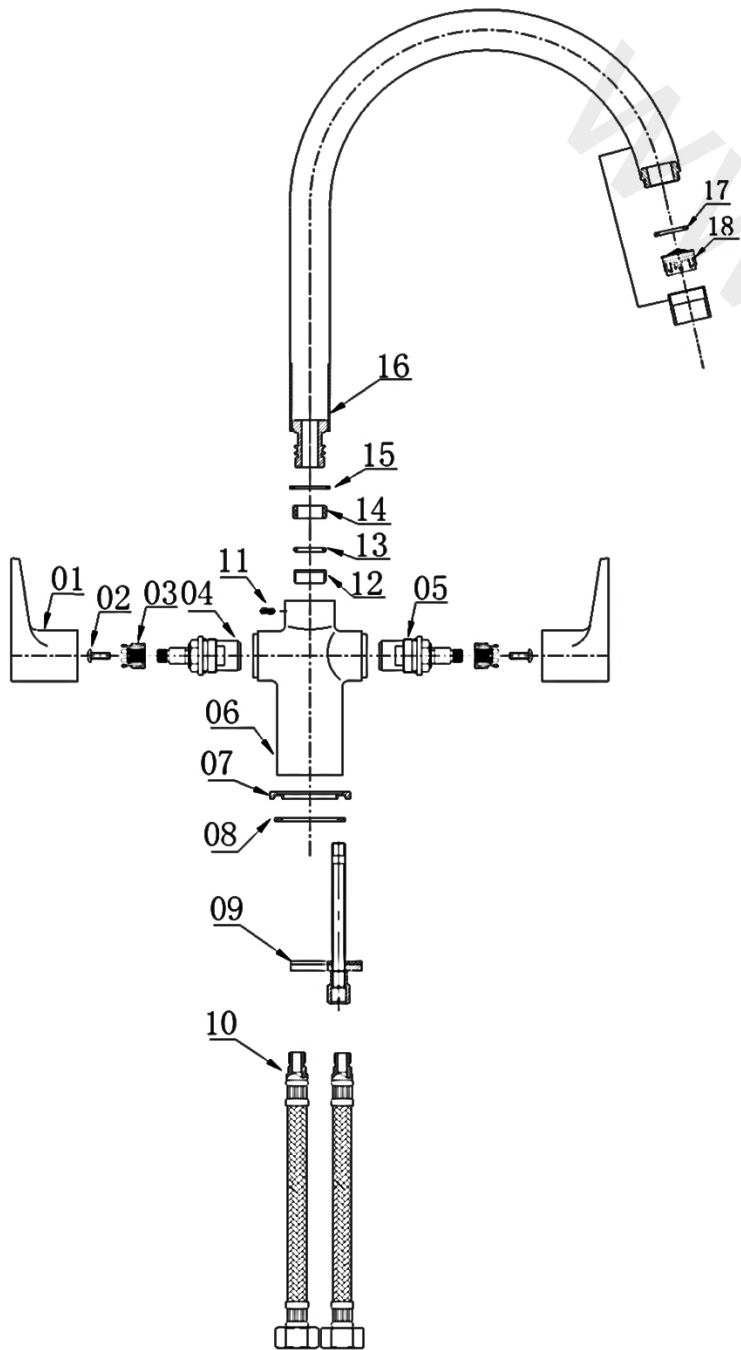

nabis
fits perfectly

Item	Description	* Monate monobloc kitchen tap B08923
1	Handle	B09138
2	Screw	B09138
3	Spline Adaptor	B09138
4	1/2" CD Valve(Hot)	B09103
5	1/2" CD Valve(Cold)	B09103
6	Tap Body	Not Available
7	Flange	Not Available
8	Washer	Not Available
9	Fixing kit	Not Available
10	Braided Connectors	Not Available
11	Screw	Not Available
12	Sleeve	Not Available
13	O Ring	Not Available
14	Block Ring	Not Available
15	Washer	Not Available
16	Spout	Not Available
17	Washer	B09116
18	Aerator	B09116