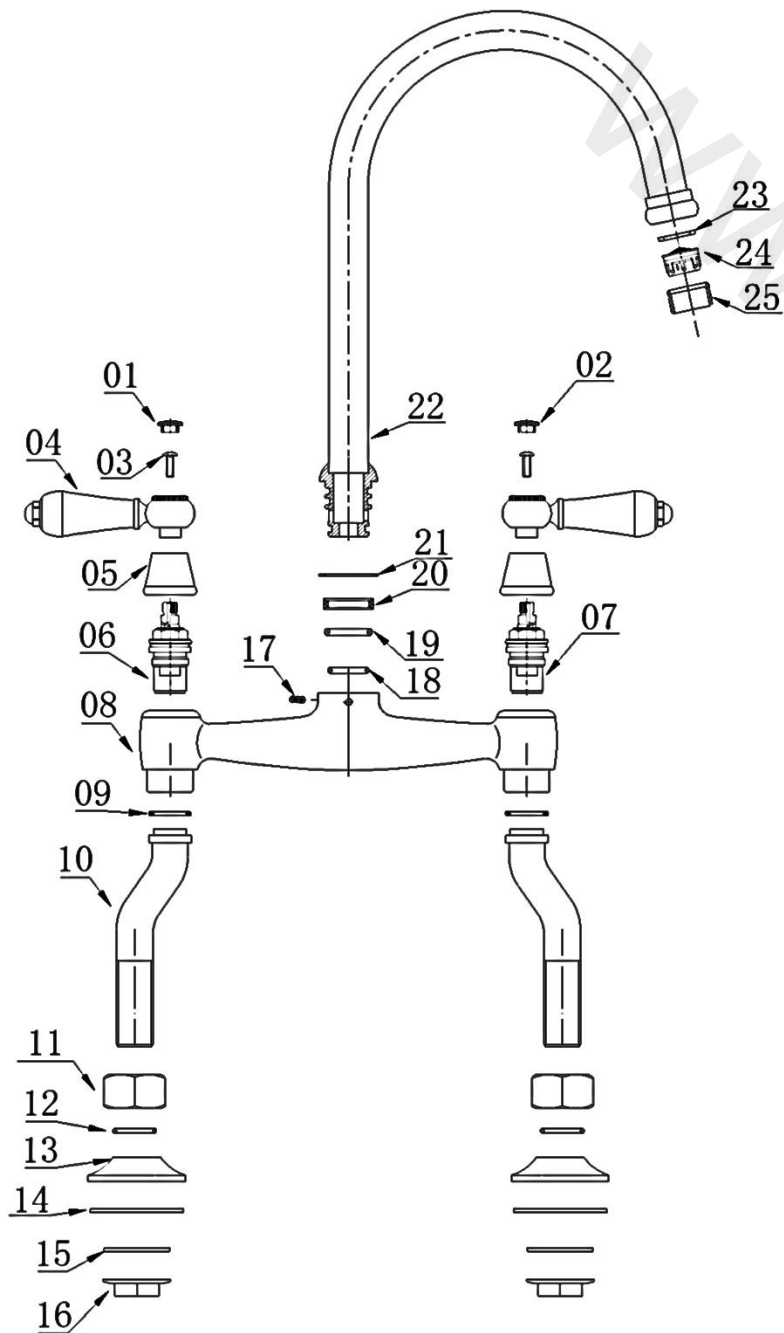

nabis
fits perfectly

Item	Description	* Regal crosshead kitchen tap B08912
1	Indice(Hot)	B09108
2	Indice(Cold)	B09108
3	Indice Seat	B09108
4	Screw	B09108
5	Handle Seat	B09108
6	Valve Cover	B09109
7	Valve	B09110
8	Tap Body	Not Available
9	O ring	Not Available
10	O ring	Not Available
11	Washer	Not Available
12	Adaptor	Not Available
13	O Ring	Not Available
14	Decking Nut	Not Available
15	Spout	Not Available
16	Washer	B09104
17	Aerator	B09104
18	Flow straightener Shell	B09104
19	Fixing kit	Not Available
20	Braided Connectors	Not Available

nabis
fits perfectly

Item	Description	* Regal lever 1/4 turn kitchen tap B08917
1	Indice(Hot)	B09131
2	Indice(Cold)	B09131
3	Screw	B09131
4	Handle	B09131
5	Valve Cover	Not Available
6	1/2" CD Valve(Hot)	B09135
7	1/2" CD Valve(Cold)	B09135
8	Tap Body	Not Available
9	Washer	Not Available
10	Fixing kit	Not Available
11	Braided Connectors	Not Available
12	Screw	Not Available
13	Washer	Not Available
14	O Ring	Not Available
15	O Ring	Not Available
16	Block Ring	Not Available
17	Spout	Not Available
18	Washer	B09133
19	Aerator	B09133
20	Flow straightener Shell	B09133

nabis
fits perfectly

Item	Description	* Regal lever 1/4 turn deck kitchen tap B08920
1	Indice(Hot)	B09131
2	Indice(Cold)	B09131
3	Screw	B09131
4	Handle	B09131
5	Valve Cover	B09132
6	1/2" CD Valve(Hot)	B09130
7	1/2" CD Valve(Cold)	B09130
8	Tap Body	Not Available
9	Washer	Not Available
10	Inlet Leg	Not Available
11	Fixing Nut	Not Available
12	O Ring	Not Available
13	Flange	Not Available
14	Washer	Not Available
15	Washer	B09134
16	1/2" Back Nut	B09134
17	Screw	Not Available
18	O Ring	Not Available
19	O Ring	Not Available
20	Block Ring	Not Available