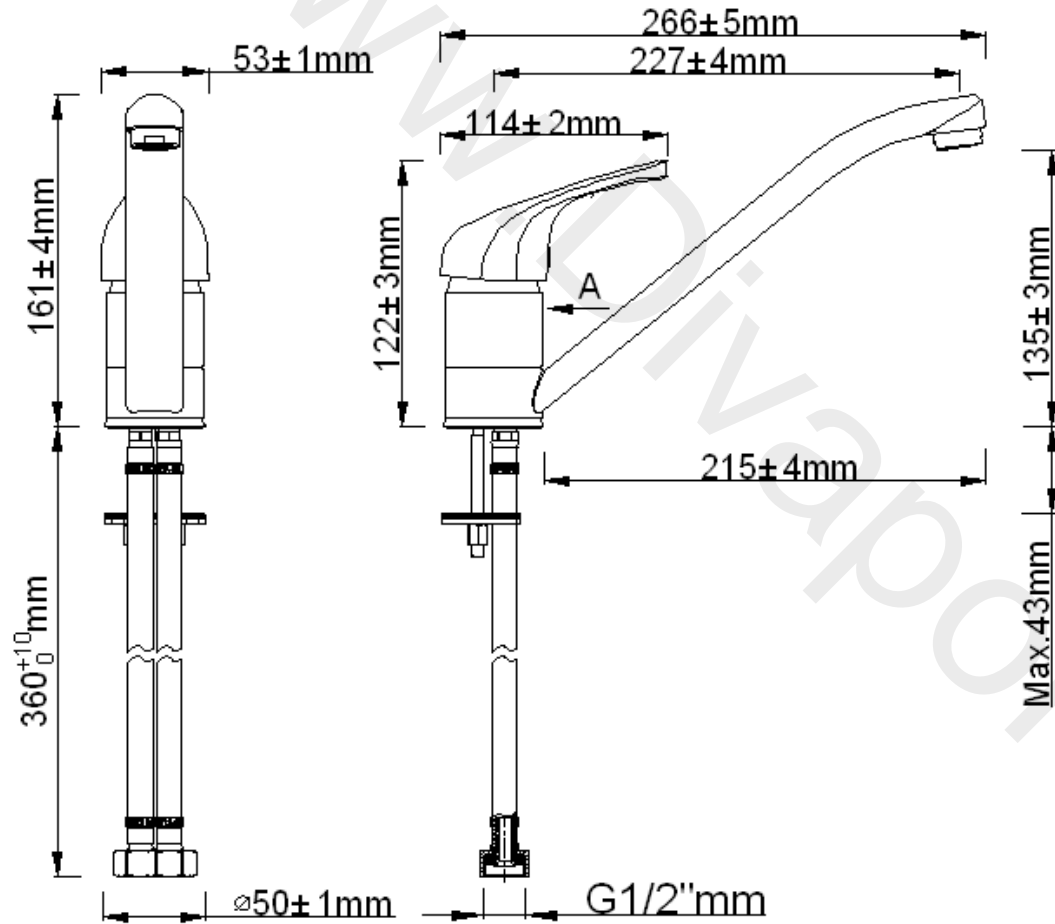

**Costeno single lever mono kitchen tap
B08913**

nabis
fits perfectly

B08913