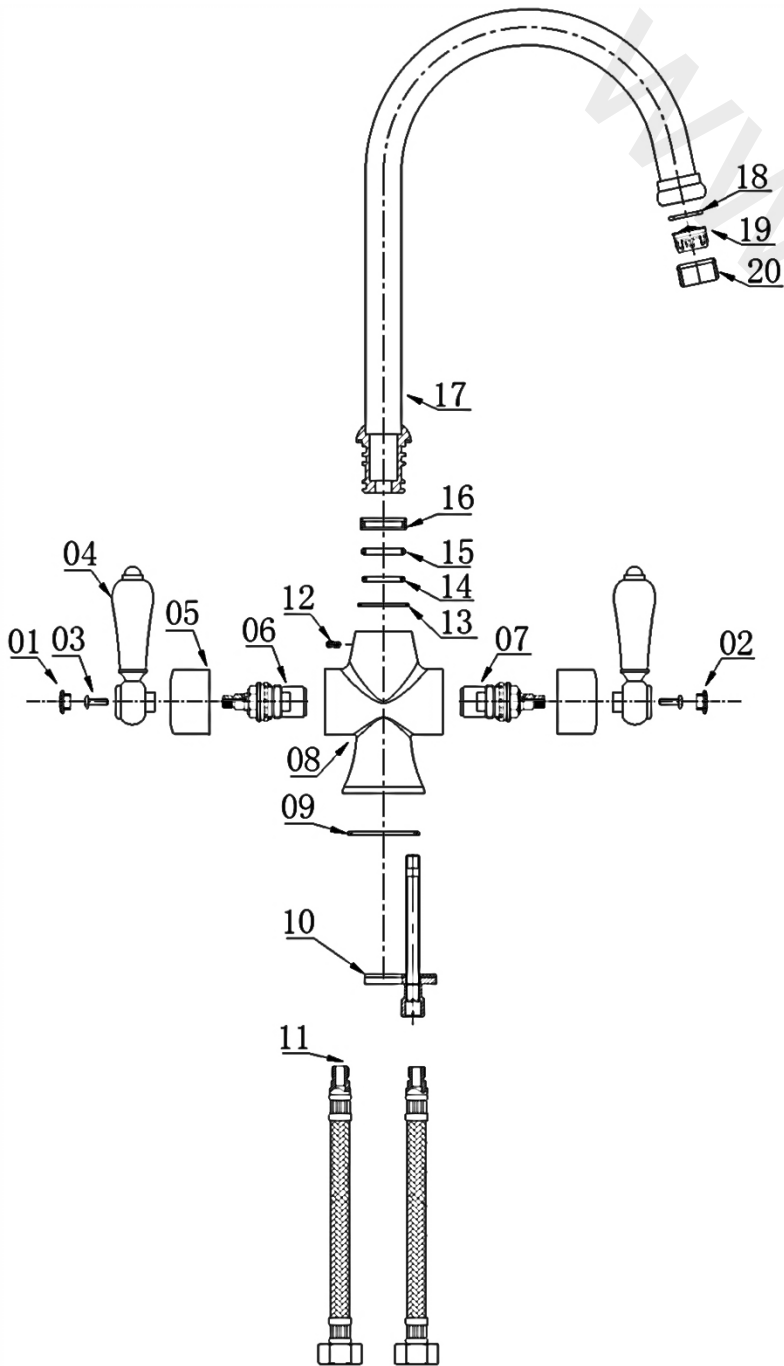

nabis
fits perfectly

Item	Description	* Regal crosshead kitchen tap B08912
1	Indice(Hot)	B09108
2	Indice(Cold)	B09108
3	Indice Seat	B09108
4	Screw	B09108
5	Handle Seat	B09108
6	Valve Cover	B09109
7	Valve	B09110
8	Tap Body	Not Available
9	O ring	Not Available
10	O ring	Not Available
11	Washer	Not Available
12	Adaptor	Not Available
13	O Ring	Not Available
14	Decking Nut	Not Available
15	Spout	Not Available
16	Washer	B09104
17	Aerator	B09104
18	Flow straightener Shell	B09104
19	Fixing kit	Not Available
20	Braided Connectors	Not Available

nabis
fits perfectly

Item	Description	* Regal lever 1/4 turn kitchen tap B08917
1	Indice(Hot)	B09131
2	Indice(Cold)	B09131
3	Screw	B09131
4	Handle	B09131
5	Valve Cover	Not Available
6	1/2" CD Valve(Hot)	B09135
7	1/2" CD Valve(Cold)	B09135
8	Tap Body	Not Available
9	Washer	Not Available
10	Fixing kit	Not Available
11	Braided Connectors	Not Available
12	Screw	Not Available
13	Washer	Not Available
14	O Ring	Not Available
15	O Ring	Not Available
16	Block Ring	Not Available
17	Spout	Not Available
18	Washer	B09133
19	Aerator	B09133
20	Flow straightener Shell	B09133

nabis
fits perfectly

Item	Description	* Regal lever 1/4 turn deck kitchen tap B08920
1	Indice(Hot)	B09131
2	Indice(Cold)	B09131
3	Screw	B09131
4	Handle	B09131
5	Valve Cover	B09132
6	1/2" CD Valve(Hot)	B09130
7	1/2" CD Valve(Cold)	B09130
8	Tap Body	Not Available
9	Washer	Not Available
10	Inlet Leg	Not Available
11	Fixing Nut	Not Available
12	O Ring	Not Available
13	Flange	Not Available
14	Washer	Not Available
15	Washer	B09134
16	1/2" Back Nut	B09134
17	Screw	Not Available
18	O Ring	Not Available
19	O Ring	Not Available
20	Block Ring	Not Available