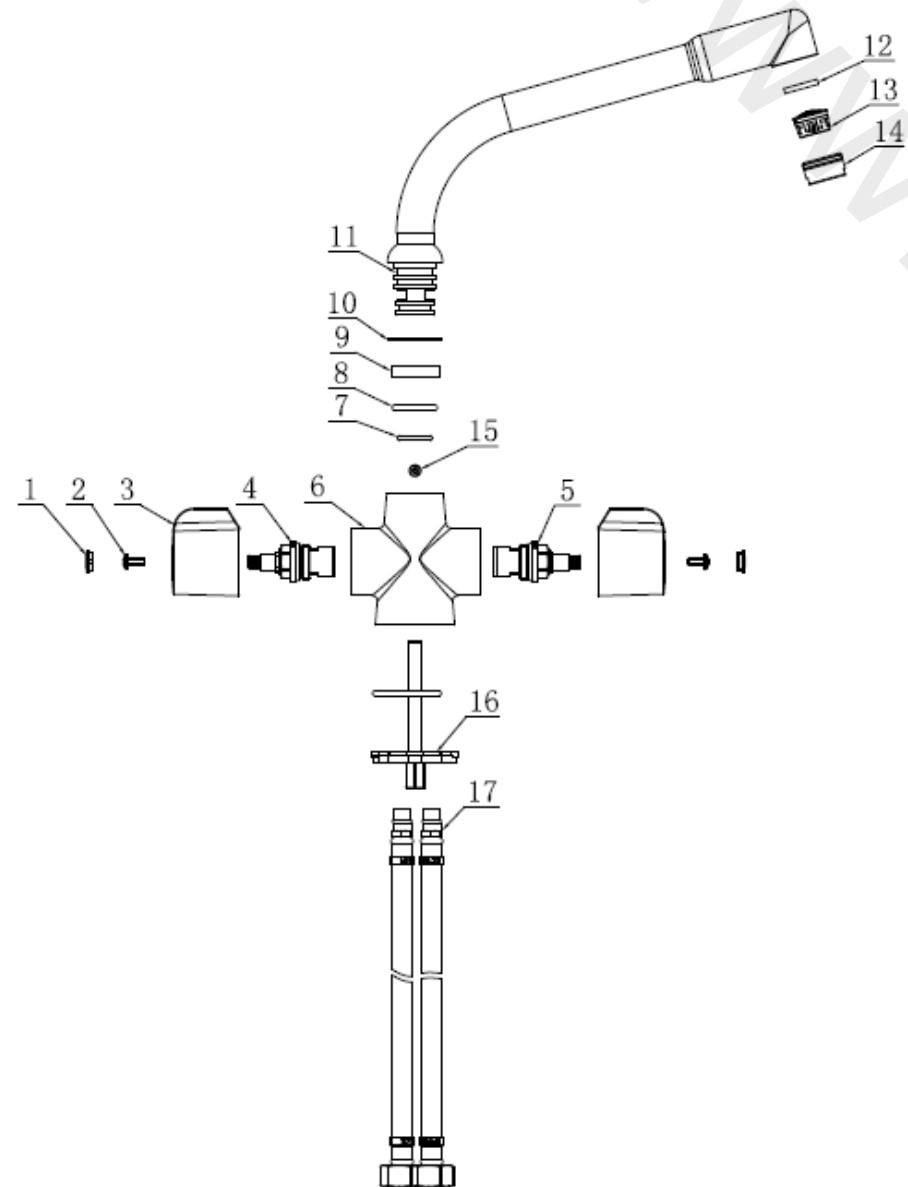

nabis
fits perfectly

Item	Description	* Sandia monobloc kitchen tap B08914
1	Indice	B09102
2	Screw	B09102
3	Handle	B09102
4	1/2" CD Valve	B09103
5	1/2" CD Valve	B09103
6	Tap Body	Not Available
7	O Ring	Not Available
8	O Ring	Not Available
9	Block Ring	Not Available
10	Washer	Not Available
11	Spout	Not Available
12	Washer	B09104
13	Aerator	B09104
14	Flow straightener Shell	B09104
15	Screw	Not Available
16	Fixing kit	Not Available
17	Braided Connectors	B09105