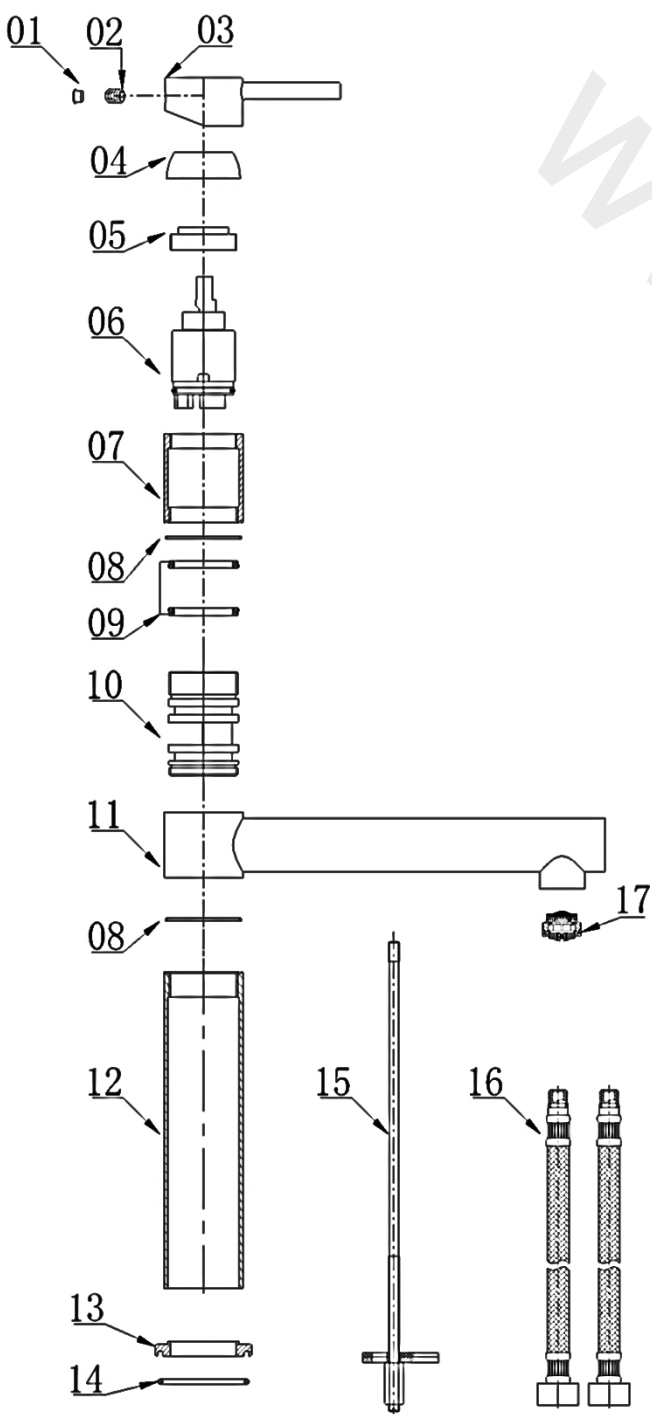

nabis
fits perfectly

Item	Description	* Pasilla single lever mono kitchen tap B08919
1	Indice	B09147
2	Screw	B09147
3	Handle	B09147
4	Valve Cover	Not Available
5	Cartridge Clamp	Not Available
6	Cartridge Assembly	B09141
7	Adaptor	Not Available
8	Washer	Not Available
9	Y Type Sealing Ring	Not Available
10	Valve Seat	Not Available
11	Spout	Not Available
12	Adaptor	Not Available
13	Flange	Not Available
14	O Ring	Not Available
15	Fixing kit	Not Available
16	Braided Connectors	B09128
17	Aerator	B09142