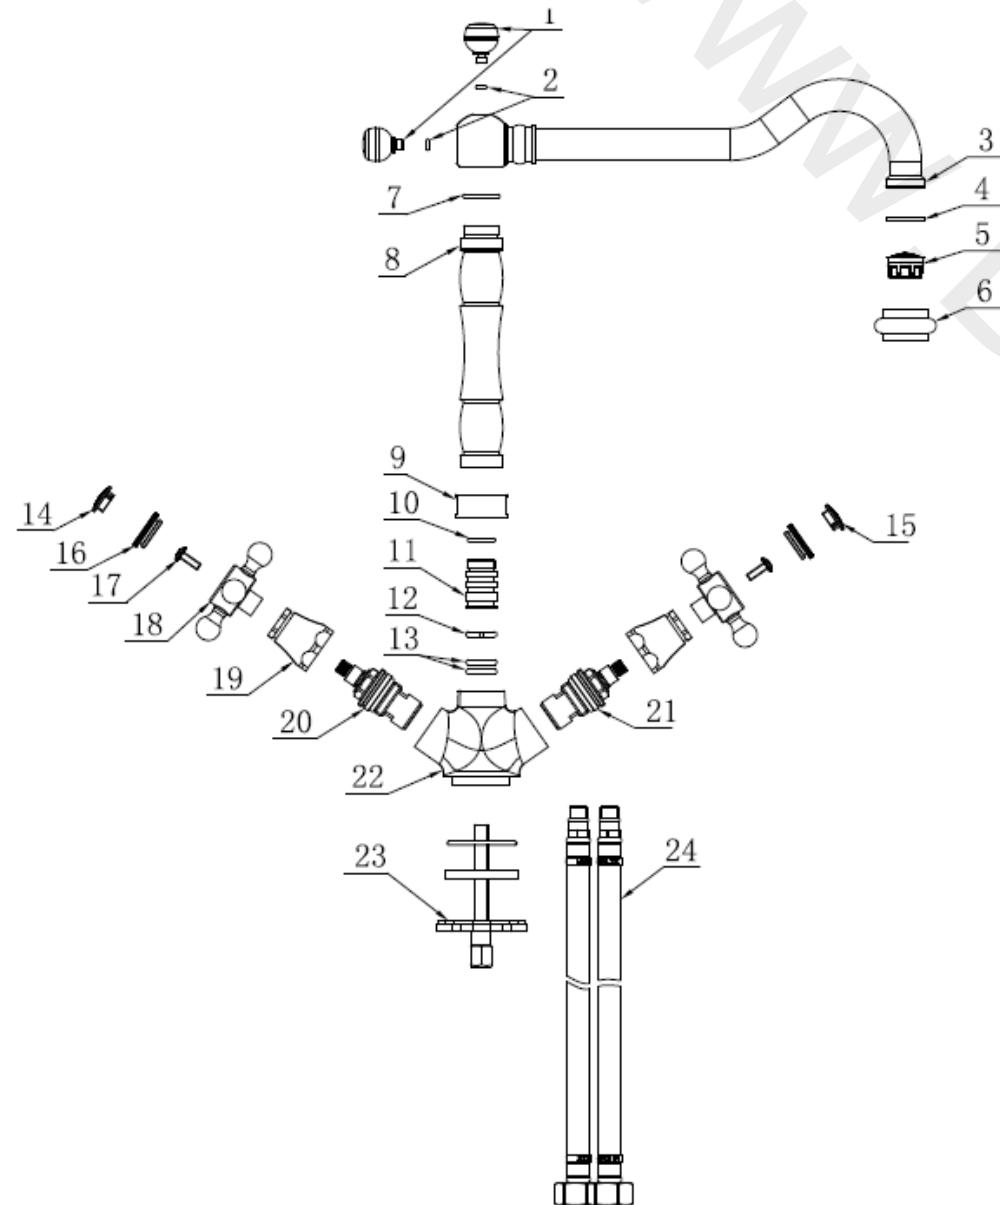

Item	Description	* Trad French style mono kitchen tap B08921
1	Ornate Ball	Not Available
2	O Ring	Not Available
3	Spout	Not Available
4	Washer	B09129
5	Aerator	B09129
6	Flow straightener Shell	B09129
7	O Ring	Not Available
8	Spout	Not Available
9	Decking Nut	Not Available
10	O Ring	Not Available