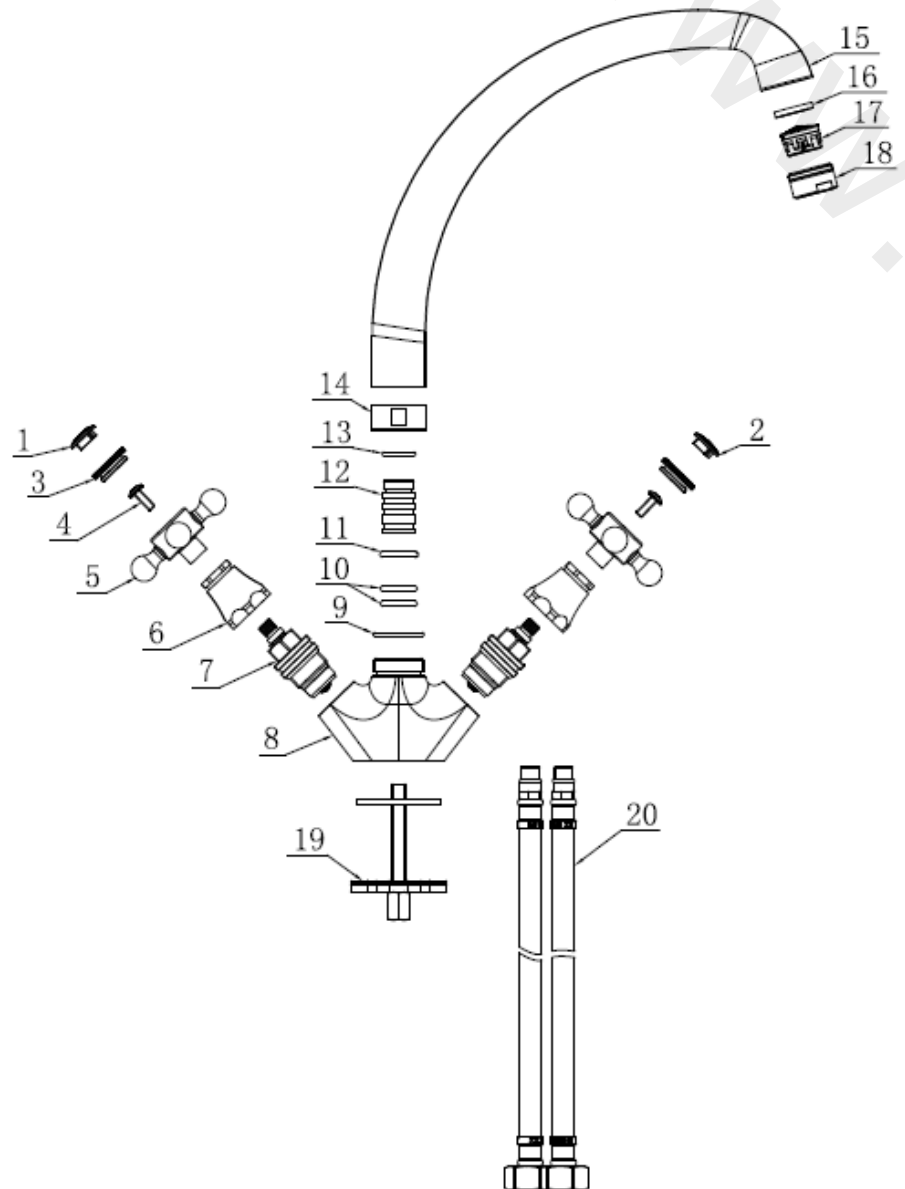

nabis
fits perfectly

REGAL

**Regal crosshead
kitchen tap B08912**

**Regal lever 1/4 turn
kitchen tap B08917**

**Regal lever 1/4 turn deck
kitchen tap B08920**

B08912

B08917

nabis
fits perfectly

nabis
fits perfectly

Item	Description	* Regal crosshead kitchen tap B08912
1	Indice(Hot)	B09108
2	Indice(Cold)	B09108
3	Indice Seat	B09108
4	Screw	B09108
5	Handle Seat	B09108
6	Valve Cover	B09109
7	Valve	B09110
8	Tap Body	Not Available
9	O ring	Not Available
10	O ring	Not Available
11	Washer	Not Available
12	Adaptor	Not Available
13	O Ring	Not Available
14	Decking Nut	Not Available
15	Spout	Not Available
16	Washer	B09104
17	Aerator	B09104
18	Flow straightener Shell	B09104
19	Fixing kit	Not Available
20	Braided Connectors	Not Available