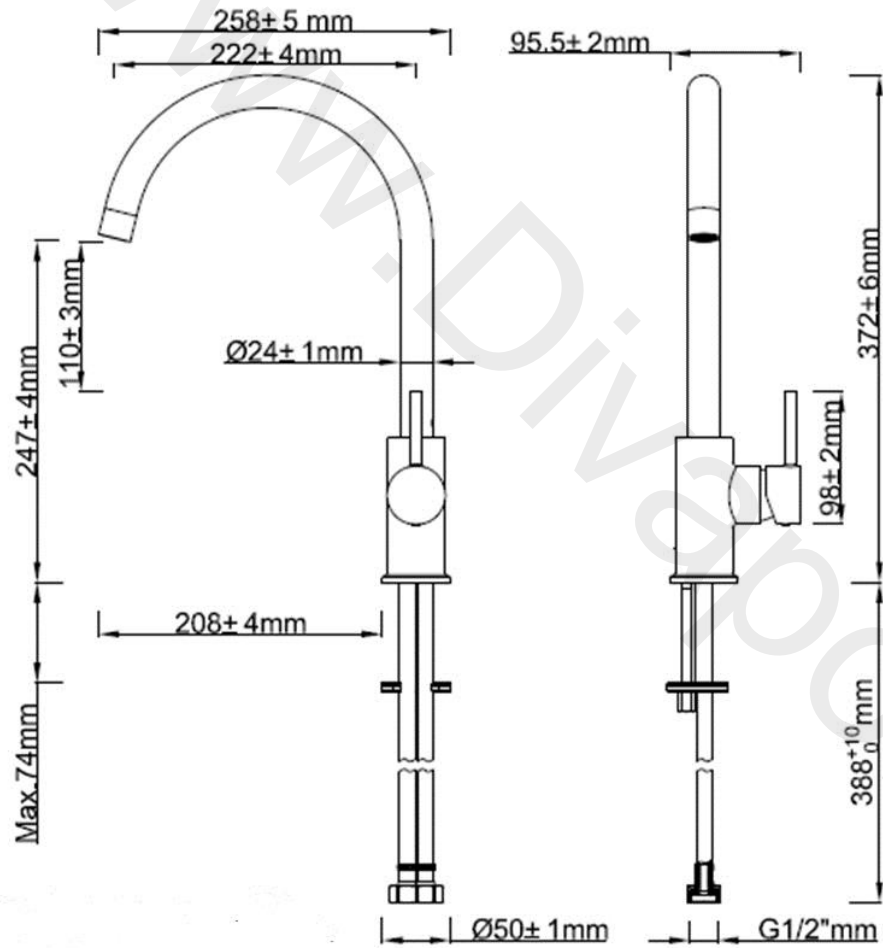

Item	Description	* Sevier monobloc kitchen tap B08925
1	Indice	B09102
2	Screw	B09102
3	Handle	B09102
4	1/2" CD Valve	B09124
5	1/2" CD Valve	B09124
6	Tap Body	Not Available
7	O ring	Not Available
8	Adaptor	Not Available
9	Block Ring	Not Available
10	O ring	Not Available
11	Spout	Not Available
12	Washer	B09116
13	Aerator	B09116
14	Flange	Not Available
15	O ring	Not Available
16	Fixing kit	Not Available
17	Braided Connectors	Not Available

nabis
fits perfectly

LEVICO

**Levico mono side control kitchen tap
B08928**

nabis
fits perfectly

B08928

Code No:	Flow rate(L/min)							
	0.1bar	0.2bar	0.3bar	0.5bar	1bar	2bar	3bar	5bar
B08928	1.62	2.62	3.42	4.68	6.84	9.84	11.76	15.48