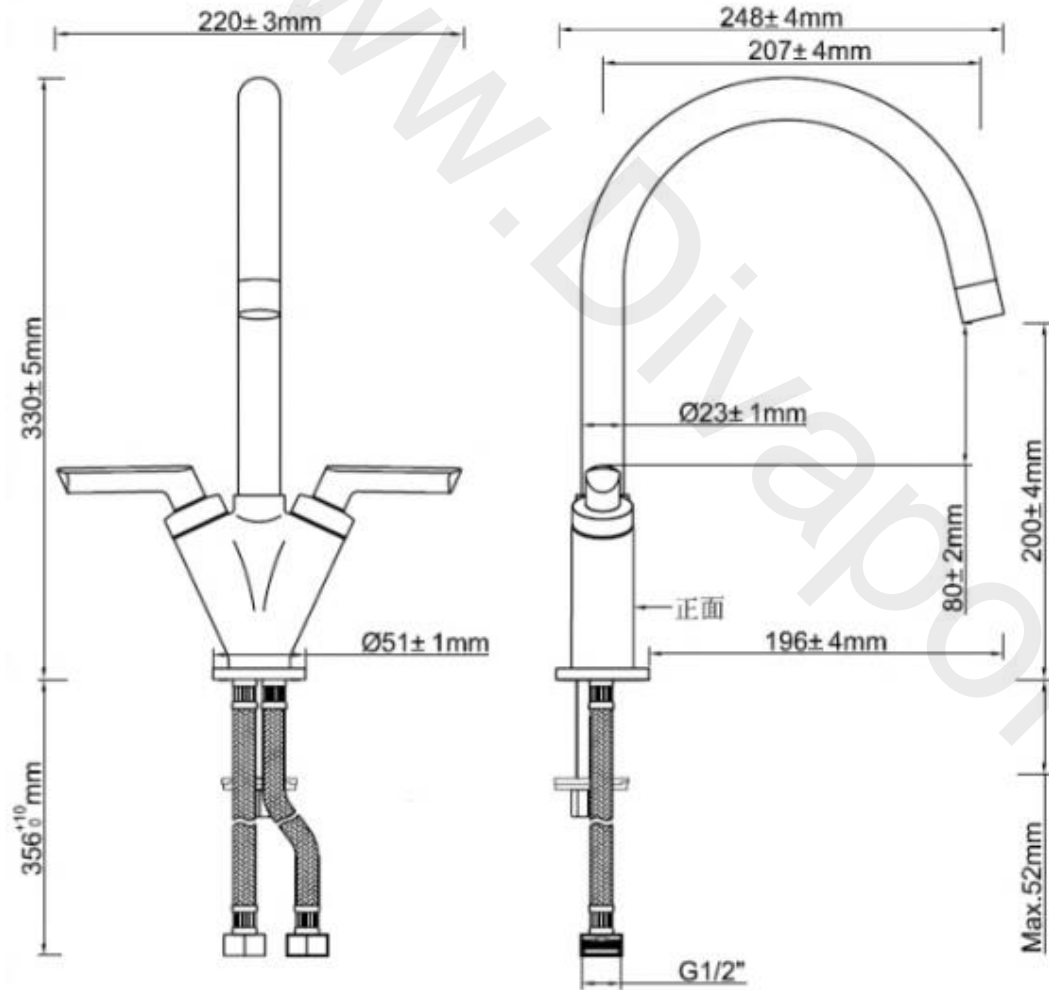

nabis
fits perfectly

B08915