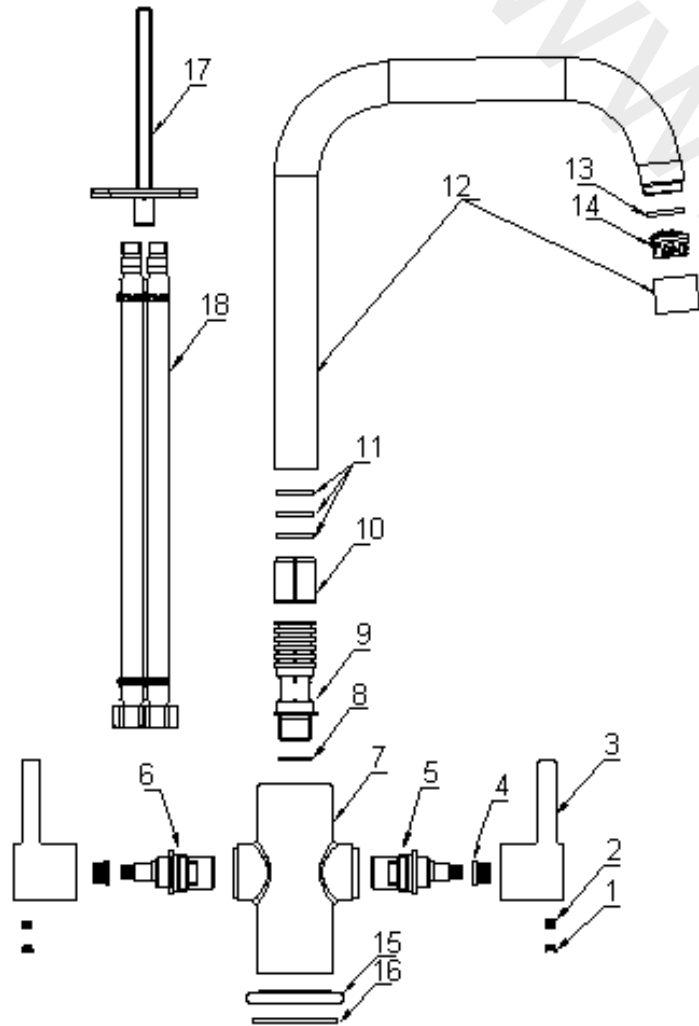

nabis
fits perfectly

Item	Description	* Idro square monobloc kitchen tap B08927
1	Indice	B09115
2	Screw	B09115
3	Handle	B09115
4	Spline Adaptor	B09115
5	1/2" CD Valve	B09103
6	1/2" CD Valve	B09103
7	Tap Body	Not Available
8	O ring	Not Available
9	Adaptor	Not Available
10	Block Ring	Not Available
11	O ring	Not Available
12	Spout	Not Available
13	Washer	B09116
14	Aerator	B09116
15	Flange	Not Available
16	O ring	Not Available
17	Fixing kit	Not Available
18	Braided Connectors	Not Available