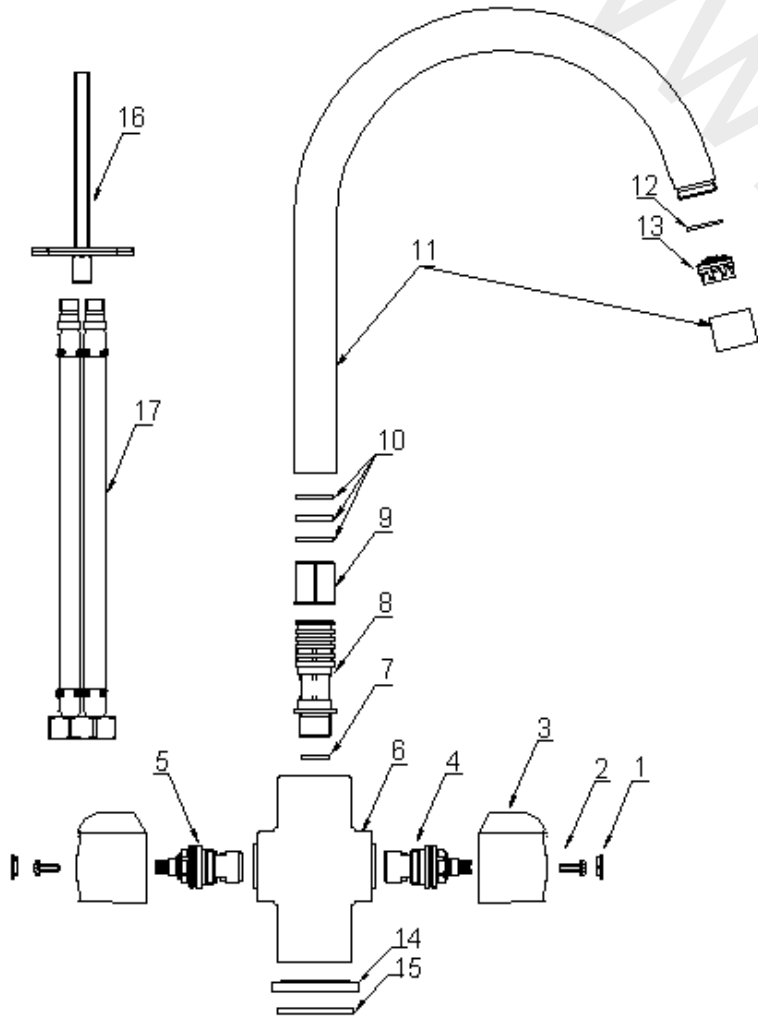

nabis
fits perfectly

SEVIER

**Sevier monobloc kitchen tap
B08925**

nabis
fits perfectly

B08925

<i>Code No:</i>	<i>Flow rate(L/min)</i>							
	<i>0.1bar</i>	<i>0.2bar</i>	<i>0.3bar</i>	<i>0.5bar</i>	<i>1bar</i>	<i>2bar</i>	<i>3bar</i>	<i>5bar</i>
B08925	2.6	4.26	5.52	7.38	11.04	15.36	19.32	24.58

Item	Description	* Sevier monobloc kitchen tap B08925
1	Indice	B09102
2	Screw	B09102
3	Handle	B09102
4	1/2" CD Valve	B09124
5	1/2" CD Valve	B09124
6	Tap Body	Not Available
7	O ring	Not Available
8	Adaptor	Not Available
9	Block Ring	Not Available
10	O ring	Not Available
11	Spout	Not Available
12	Washer	B09116
13	Aerator	B09116
14	Flange	Not Available
15	O ring	Not Available
16	Fixing kit	Not Available
17	Braided Connectors	Not Available