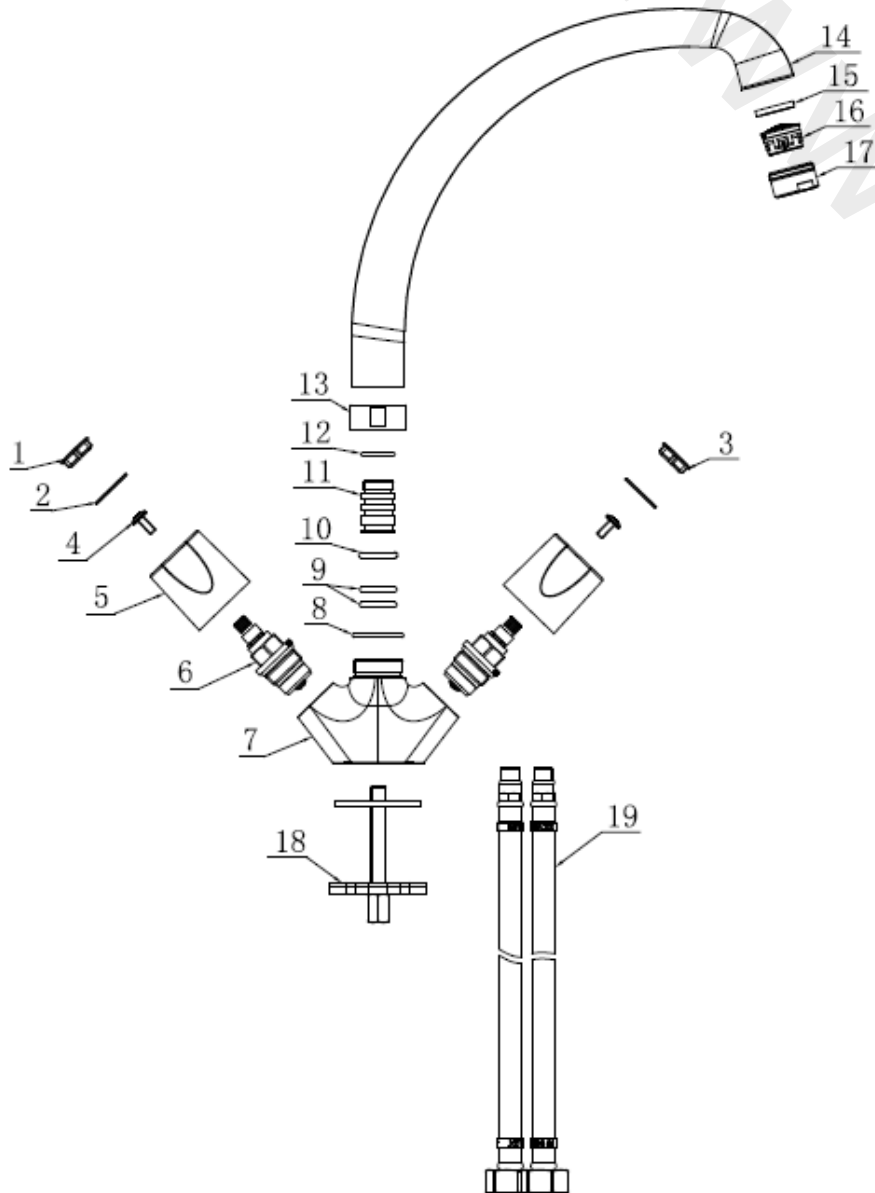

nabis
fits perfectly

Item	Description	* Turano monobloc kitchen tap B08911
1	Indice	B09106
2	Indice Seat	B09106
3	Indice Seat	B09106
4	Screw	B09106
5	Handle	B09106
6	Valve	B09107
7	Tap Body	Not Available
8	O ring	Not Available
9	O ring	Not Available
10	Washer	Not Available
11	Adaptor	Not Available
12	O Ring	Not Available
13	Decking Nut	Not Available
14	Spout	Not Available
15	Washer	B09104
16	Aerator	B09104
17	Flow straightener Shell	B09104
18	Fixing kit	Not Available
19	Braided Connectors	Not Available