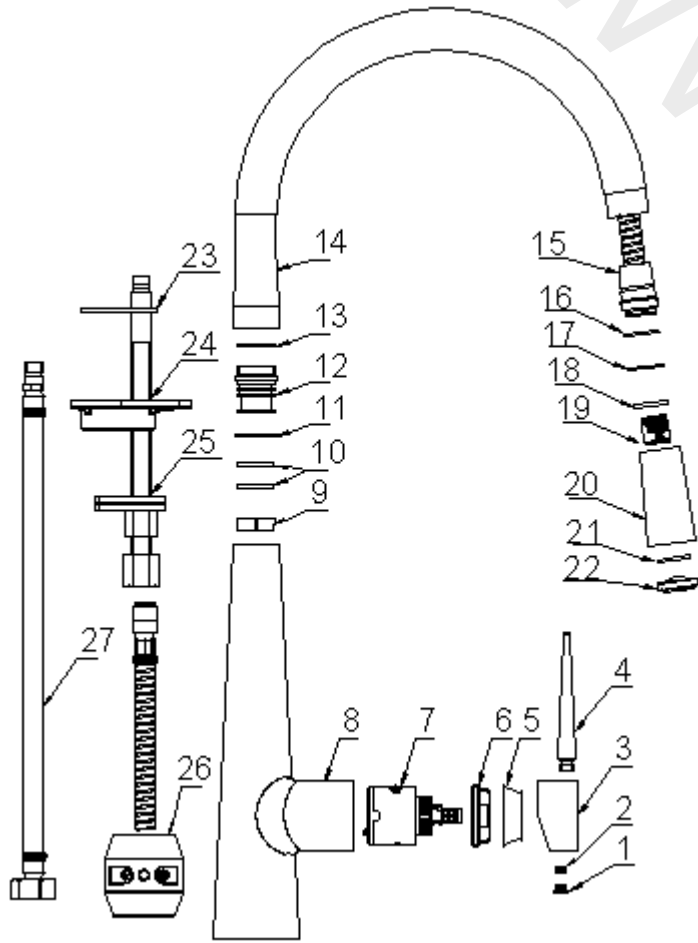

nabis
fits perfectly

Item	Description	* Vico mono pull out kitchen tap B08929
1	Indice	B09115
2	Screw	B09115
3	Handle	B09115
4	Spline Adaptor	B09115
5	1/2" CD Valve	B09103
6	1/2" CD Valve	B09103
7	Tap Body	Not Available
8	O Ring	Not Available
9	Adaptor	Not Available
10	O ring	Not Available
11	Connect Tube	Not Available
12	Adaptor	Not Available
13	Block Ring	Not Available
14	Handset Holde	Not Available
15	Screw	Not Available
16	Block Ring	Not Available
17	Spring Spout	Not Available
18	Adaptor	Not Available
19	Braided Connectors	Not Available
20	Adaptor	Not Available
21	O Ring	Not Available
22	Washer	Not Available
23	Adaptor	Not Available
24	Washer	B09104
25	Aerator	B09104
26	Aerator Shell	B09104
27	Flange	Not Available
28	O ring	Not Available
29	Fixing kit	Not Available
30	Braided Connectors	Not Available

nabis
fits perfectly

LESINA

**Lesina monobloc pull out kitchen tap
B08930**

nabis
fits perfectly

B08930

<i>Code No:</i>	<i>Flow rate(L/min)</i>							
	<i>0.1bar</i>	<i>0.2bar</i>	<i>0.3bar</i>	<i>0.5bar</i>	<i>1bar</i>	<i>2bar</i>	<i>3bar</i>	<i>5bar</i>
B08930	1.05	1.92	2.64	3.78	5.58	8.64	10.925	14.16

nabis
fits perfectly

Item	Description	* Lesina monobloc pull out kitchen tap B08930
1	Indice	B09111
2	Screw	B09111
3	Handle Seat	B09111
4	Handle Lever	B09111
5	Valve Cover	Not Available
6	Cartridge Clamp	Not Available
7	Cartridge Assembly	B09112
8	Tap Body	Not Available
9	Block Ring	Not Available
10	O Ring	Not Available
11	Washer	Not Available
12	Adaptor	Not Available
13	O Ring	Not Available
14	Spout	Not Available
15	Shower Hose	B09113
16	O Ring	Not Available
17	O Ring	Not Available
18	Washer	Not Available
19	Check Valve	Not Available
20	Adaptor	Not Available
21	O Ring	Not Available
22	Flow straightener	Not Available
23	O Ring	Not Available
24	Backstop	Not Available
25	Fixing kit	Not Available
26	Aggravation Piece	Not Available
27	Braided Connectors	B09114