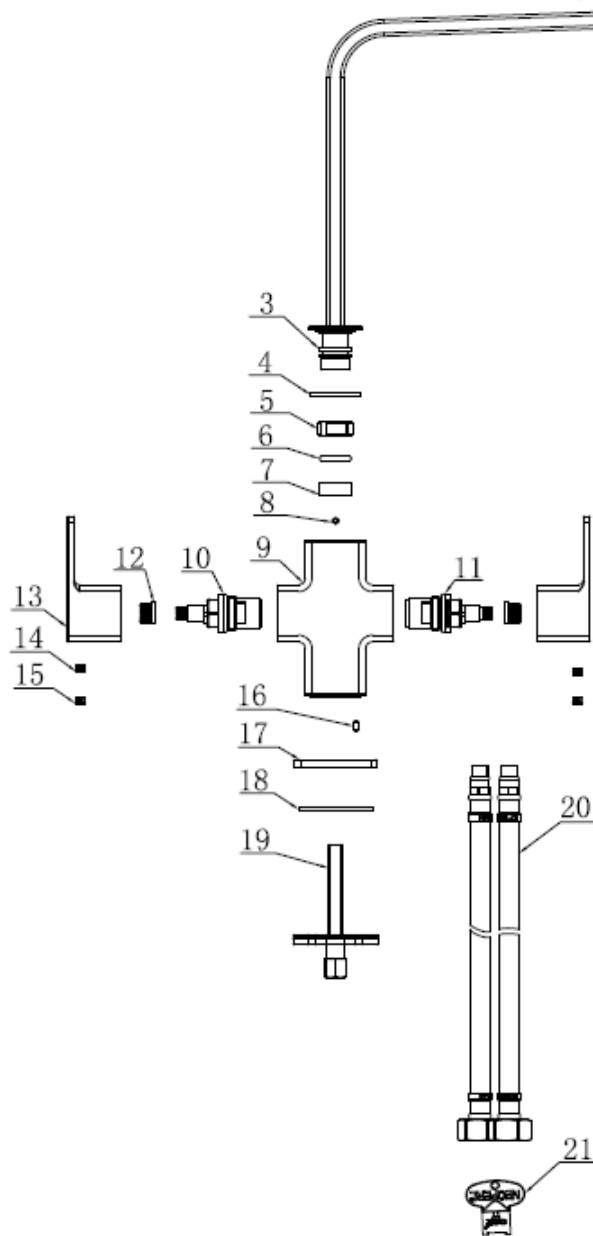

nabis
fits perfectly

MORITA

**Morita monobloc kitchen tap
B08918**

nabis
fits perfectly

B08918

<i>Code No:</i>	<i>Flow rate(L/min)</i>							
	<i>0.1bar</i>	<i>0.2bar</i>	<i>0.3bar</i>	<i>0.5bar</i>	<i>1bar</i>	<i>2bar</i>	<i>3bar</i>	<i>5bar</i>
B08918	2.16	3.18	4.1	5.46	7.41	10.78	13.39	17.73

nabis
fits perfectly

Item	Description	* Morita monobloc kitchen tap B08918
1	Aerator	B09118
2	Washer	B09118
3	Spout	Not Available
4	Washer	Not Available
5	Block Ring	Not Available
6	O Ring	Not Available
7	Sleeve	Not Available
8	Screw	Not Available
9	Tap Body	Not Available
10	1/2" CD Valve	B09103
11	1/2" CD Valve	B09103
12	Spline Adaptor	B09119
13	Handle	B09119
14	Screw	B09119
15	Indice	B09119
16	Pin	Not Available
17	Flange	Not Available
18	Washer	Not Available
19	Fixing kit	Not Available
20	Braided Connectors	Not Available
21	Key	B09118