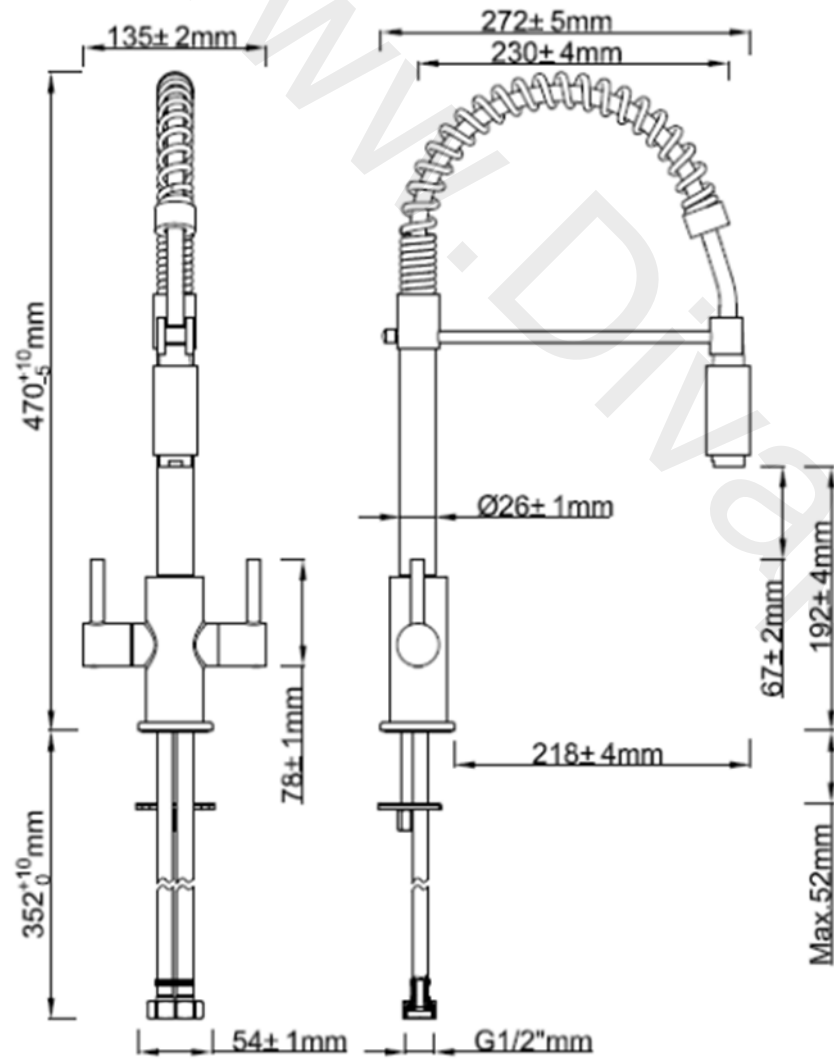

nabis
fits perfectly

Item	Description	* Levico mono side control kitchen tap B08928
1	Indice	B09139
2	Screw	B09139
3	Handle	B09139
4	Valve Cover	Not Available
5	Cartridge Clamp	Not Available
6	Cartridge Assembly	B09140
7	Tap Body	Not Available
8	O ring	Not Available
9	Adaptor	Not Available
10	O ring	Not Available
11	O ring	Not Available
12	Adaptor	Not Available
13	Block Ring	Not Available
14	O ring	Not Available
15	Spout	Not Available
16	Washer	B09116
17	Aerator	B09116
18	Fixing Nut	Not Available
19	O ring	Not Available
20	Fixing kit	Not Available
21	Braided Connectors	B09114

nabis
fits perfectly

VICO

**Vico mono pull out kitchen tap
B08929**

nabis
fits perfectly

B08929

Code No:	Flow rate(L/min)							
	0.1bar	0.2bar	0.3bar	0.5bar	1bar	2bar	3bar	5bar
B08929	2.04	3.12	3.96	5.16	7.44	10.68	13.44	17.16