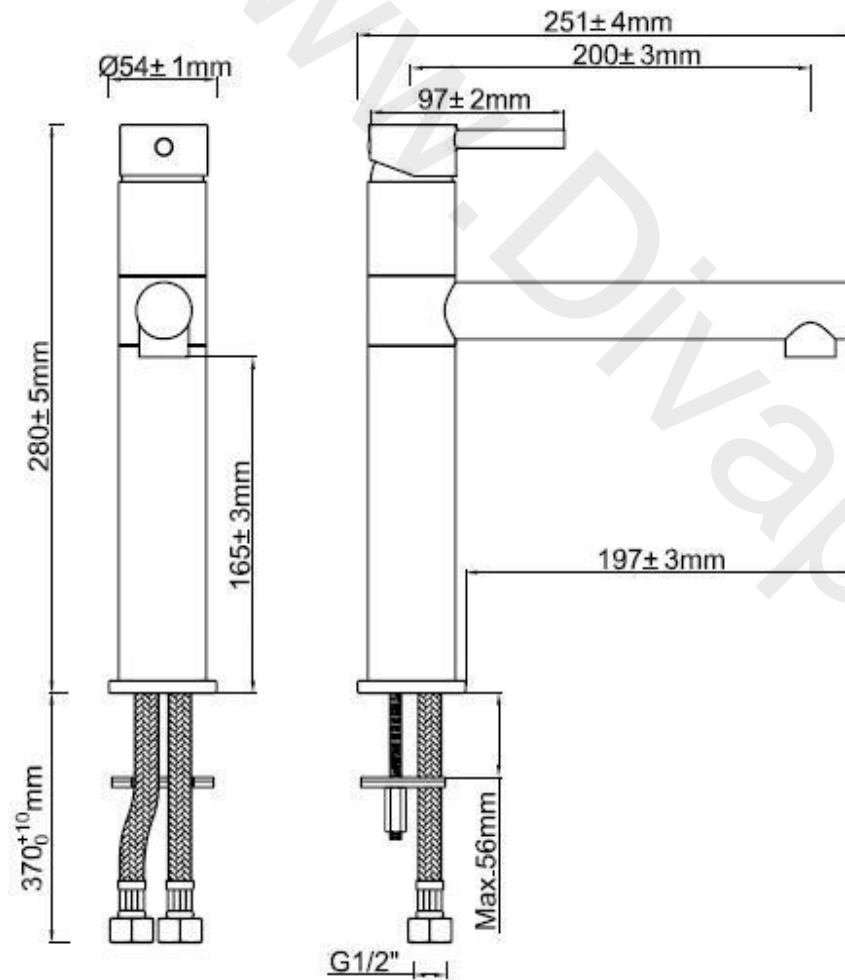

**Pasilla single lever mono kitchen tap
B08919**

nabis
fits perfectly

B08919