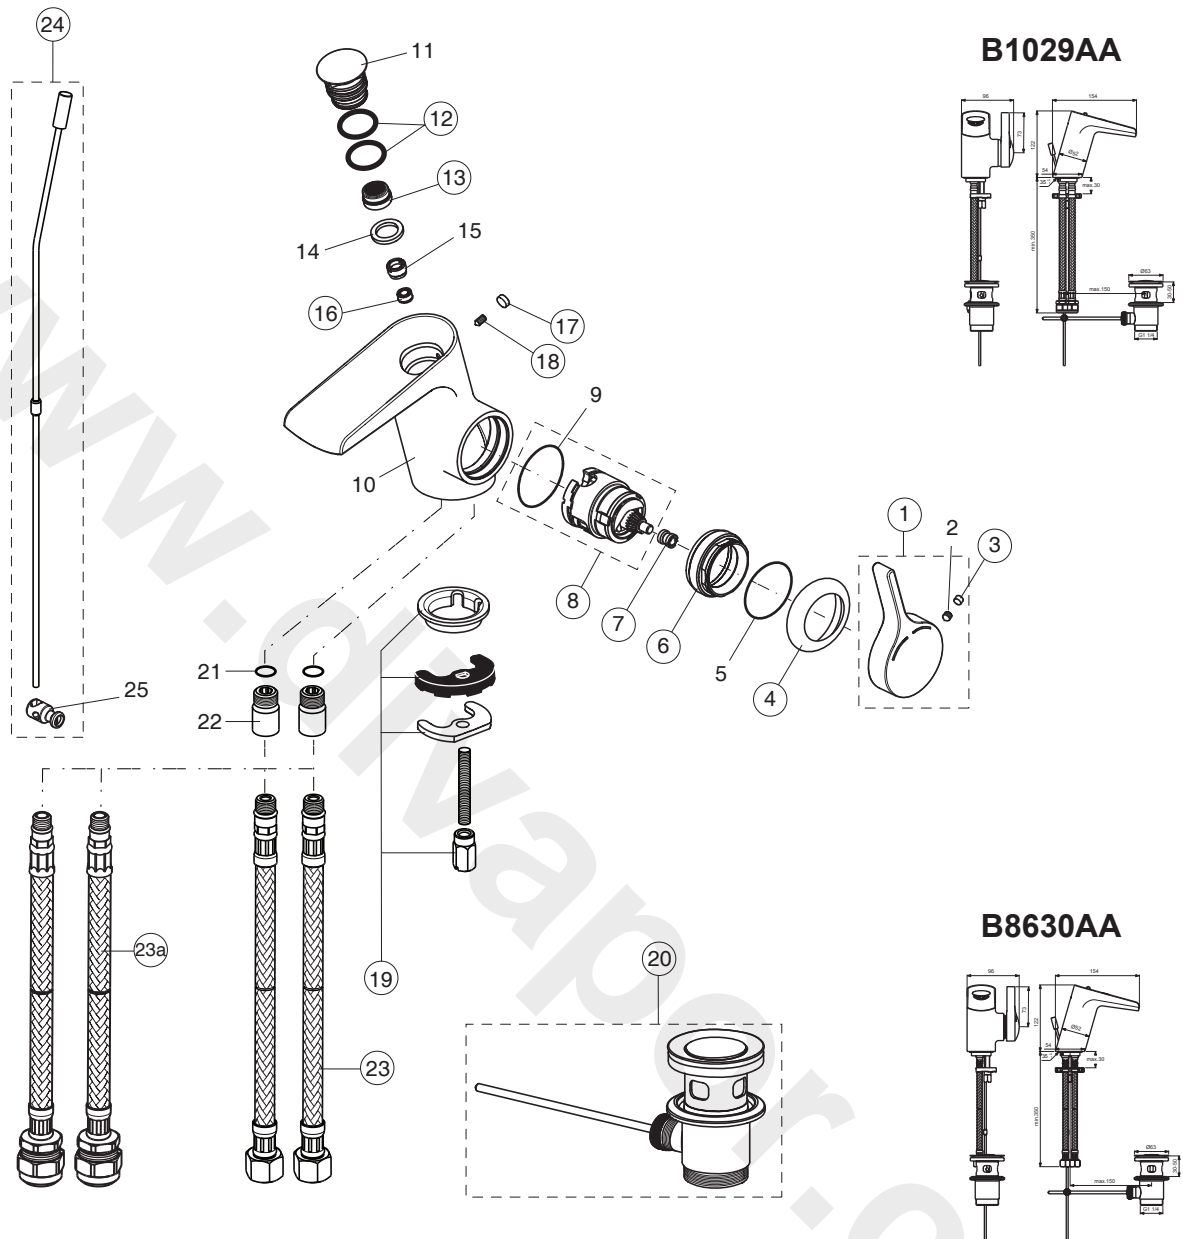

# MELANGE

Pos.	Signify	Spare parts-Nr.	Quantity	Pos.	Signify	Spare parts-Nr.	Quantity
1	Lever,w/logo ISI-compl.	A962068AA	1 Pcs.	15	Retaining ring M12x1		1 Pcs.
2	Screw M5x6		1 Pcs.	16	Flow regulator 5 l/min	H961506NU	1 Pcs.
3	Capello rubber button	A963751NU	1 Pcs.	17	Rubber Ø8.1x3	B960583NU	1 Pcs.
4	Cover cap	A961485AA	1 Pcs.	18	Screw M4x8	B960894NU	1 Pcs.
5	O-Ring Ø28.3x1.78		1 Pcs.	19	Connecting set	B960608NU	1 Set
6	Screw M43x1.5		1 Pcs.	20	Pop-up drain ass.	A962991AA	1 Pcs.
7	Insert	A963372NU	1 Pcs.	21	O-Ring Ø9.25x1.78		2 Pcs.
8	Multiport cartridge	A962716NU	1 Pcs.	22	Nipple M12x1-M10x1		2 Pcs.
9	O-Ring Ø35x3.2		1 Pcs.	23	Flex hose F3/8, M10x1/L445	A963600NU	1 Pcs.
10	Body basin		1 Pcs.	23a	Flex pexhose G1/2 M10x1/Ø15/L380mm	B960511NU	1 Pcs.
11	Cap		1 Pcs.	24	Pull-up rod-compl.	B960694NU	1 Set
12	O-Ring Ø21x2	A962593NU	1 Pcs.	25	Pop up waste shackle		1 Pcs.
13	Aerator PL HC JR PCA-1.5	B960588NU	1 Pcs.				
14	Rubber washer		1 Pcs.				