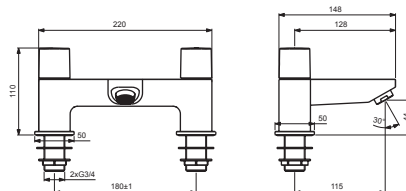

B1053AA

B1054AA

Pos.	Signify	Spare parts-Nr.	Quantity	Pos.	Signify	Spare parts-Nr.	Quantity
1	Handle(Blue)-set	B961168AA	1 Pcs.	12	Connector G3/4		2 Pcs.
1a	Handle(Red)-set	B961169AA	1 Pcs.	13	Connecting set	B960471NU	1 Set
2	Screw M5x6		2 Pcs.	14	Nipple M34x1.5		1 Pcs.
3	Rubber cap Ø8.1x3	B960583NU	1 Pcs.	15	Screw M5x5.5	A960058NU	1 Pcs.
4	Screw M4	A961337NU	1 Pcs.	16	Elbow for diverter	B961173AA	1 Pcs.
5	Griff-insert	A963196NU	2 Pcs.	17	Shower hose L1800mm	A963173NU	1 Pcs.
6	Cartridge G3/4, a-c/w open	A960462NU	1 Pcs.	18	Shower hose bracket		1 Pcs.
6a	Cartridge G3/4, c/w open	A961010NU	1 Pcs.	19	Wall bracket	B960925AA	1 Pcs.
7	Body bath/shower		1 Pcs.	20	Handspray		1 Pcs.
7a	Body bath/shower, w/diverter		1 Pcs.				
8	Nozzle	A961625AA	1 Pcs.				
9	Diverter	B961172AA	1 Pcs.				
10	Rosette decorative	B961171AA	1 Pcs.				
11	O-Ring Ø18.2x1.7		2 Pcs.				