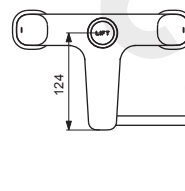

B1053AA

B1054AA

Pos.	Signify	Spare parts-Nr.	Quantity	Pos.	Signify	Spare parts-Nr.	Quantity
1	Handle(Blue)-set	B961168AA	1 Pcs.	12	Connector G3/4		2 Pcs.
1a	Handle(Red)-set	B961169AA	1 Pcs.	13	Connecting set	B960471NU	1 Set
2	Screw M5x6		2 Pcs.	14	Nipple M34x1.5		1 Pcs.
3	Rubber cap Ø8.1x3	B960583NU	1 Pcs.	15	Screw M5x5.5	A960058NU	1 Pcs.
4	Screw M4	A961337NU	1 Pcs.	16	Elbow for diverter	B961173AA	1 Pcs.
5	Griff-insert	A963196NU	2 Pcs.	17	Shower hose L1800mm	A963173NU	1 Pcs.
6	Cartridge G3/4, a-c/w open	A960462NU	1 Pcs.	18	Shower hose bracket		1 Pcs.
6a	Cartridge G3/4, c/w open	A961010NU	1 Pcs.	19	Wall bracket	B960925AA	1 Pcs.
7	Body bath/shower		1 Pcs.	20	Handspray		1 Pcs.
7a	Body bath/shower, w/diverter		1 Pcs.				
8	Nozzle	A961625AA	1 Pcs.				
9	Diverter	B961172AA	1 Pcs.				
10	Rosette decorative	B961171AA	1 Pcs.				
11	O-Ring Ø18.2x1.7		2 Pcs.				