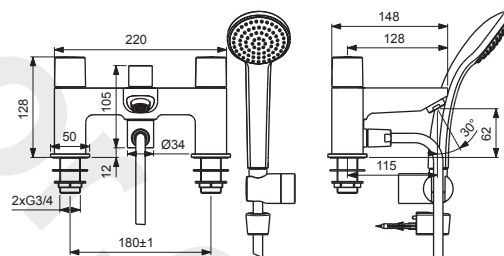

B1053AA

B1054AA

Pos.	Signify	Spare parts-Nr.	Quantity	Pos.	Signify	Spare parts-Nr.	Quantity
1	Handle(Blue)-set	B961168AA	1 Pcs.	12	Connector G3/4		2 Pcs.
1a	Handle(Red)-set	B961169AA	1 Pcs.	13	Connecting set	B960471NU	1 Set
2	Screw M5x6		2 Pcs.	14	Nipple M34x1.5		1 Pcs.
3	Rubber cap Ø8.1x3	B960583NU	1 Pcs.	15	Screw M5x5.5	A960058NU	1 Pcs.
4	Screw M4	A961337NU	1 Pcs.	16	Elbow for diverter	B961173AA	1 Pcs.
5	Griff-insert	A963196NU	2 Pcs.	17	Shower hose L1800mm	A963173NU	1 Pcs.
6	Cartridge G3/4, a-c/w open	A960462NU	1 Pcs.	18	Shower hose bracket		1 Pcs.
6a	Cartridge G3/4, c/w open	A961010NU	1 Pcs.	19	Wall bracket	B960925AA	1 Pcs.
7	Body bath/shower		1 Pcs.	20	Handspray		1 Pcs.
7a	Body bath/shower, w/diverter		1 Pcs.				
8	Nozzle	A961625AA	1 Pcs.				
9	Diverter	B961172AA	1 Pcs.				
10	Rosette decorative	B961171AA	1 Pcs.				
11	O-Ring Ø18.2x1.7		2 Pcs.				