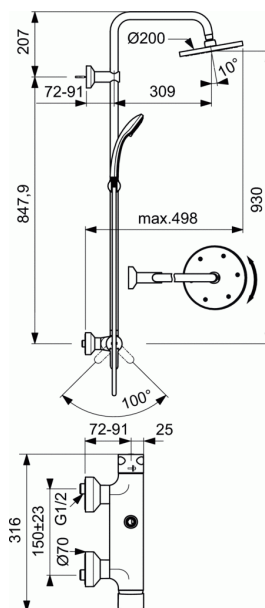

### Single Lever Exposed Shower system

Single Lever Exposed Shower system with integrated diverter in the body

Massive casted body

40 mm IS high flow cartridge with HWTC, with CLICK

Connection with hidden nuts, S-connectors

Metal handle with red and blue indicator

Non return valve

2 way 35 mm ceramic manual diverter integrated in the body ;

180 degrees rotation

Straight pipe with total height of 1051 mm

Push button slider

Swivel bended arm

Metal Wall bracket - compensate up to 10 mm

Plastic shower head 200 mm

Hand shower 80mm 3F (rain, small rain and massage jets); 8

l/min flow limiter

Metal double clenched hose 1500 mm

Chrome Finish

Recommended equipment:

- Extension shower bar 150 mm A860873AA