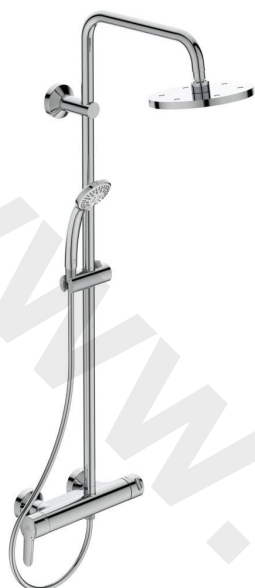

### Single Lever Exposed Shower system

Single Lever Exposed Shower system with integrated diverter in the body

Massive casted body

40 mm IS high flow cartridge with HWTC, with CLICK

Connection with hidden nuts, S-connectors

Metal handle with red and blue indicator

Non return valve

2 way 35 mm ceramic manual diverter integrated in the body ;

180 degrees rotation

Straight pipe with total height of 1051 mm

Push button slider

Swivel bended arm

Metal Wall bracket - compensate up to 10 mm

Plastic shower head 200 mm

Hand shower 80mm 3F (rain, small rain and massage jets); 8

l/min flow limiter

Metal double clenched hose 1500 mm

Chrome Finish

Recommended equipment:

- Extension shower bar 150 mm A860873AA