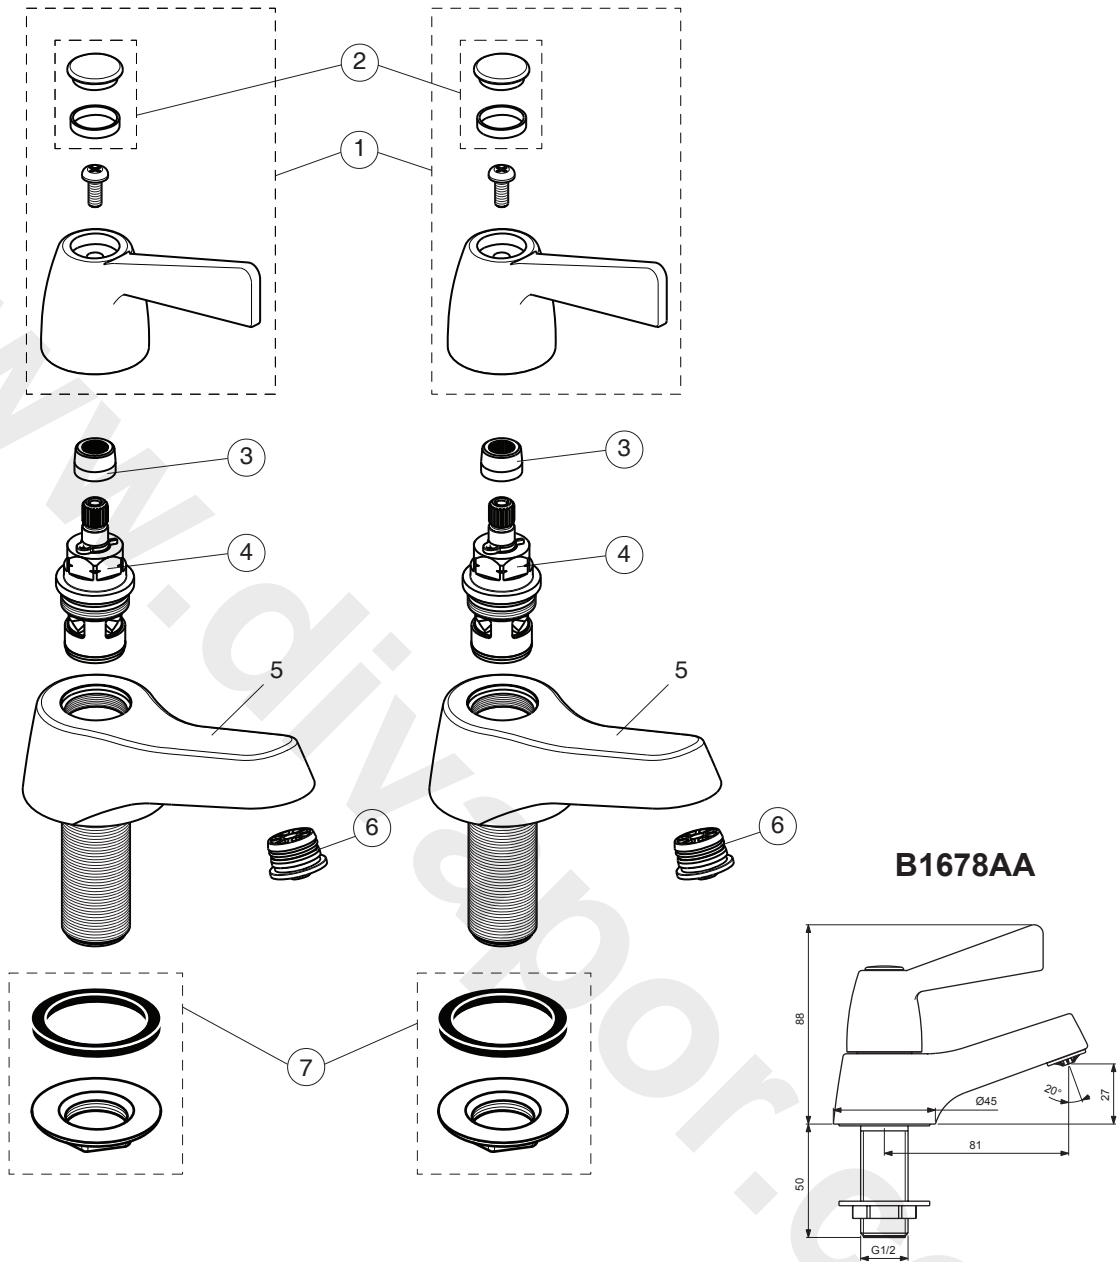

ALTERNA 21

*Armitage
Shanks*

B1678AA

Pos.	Signify	Spare parts-Nr.	Quantity	Pos.	Signify	Spare parts-Nr.	Quantity
1	Handle-compl.	E960153NU	2 Pcs.				
2	Indice buttons blue/red	S9662NU	2 Set				
3	Drive insert	S961015NU	1 Pcs.				
4	Ceramic disc	S9614NU	1 Set				
5	Body pillar tap G1/2	B960998NU	2 Pcs.				
6	Flow straightener	B960998NU	1 Pcs.				
7	Connecting group	B960480NU	1 Set				