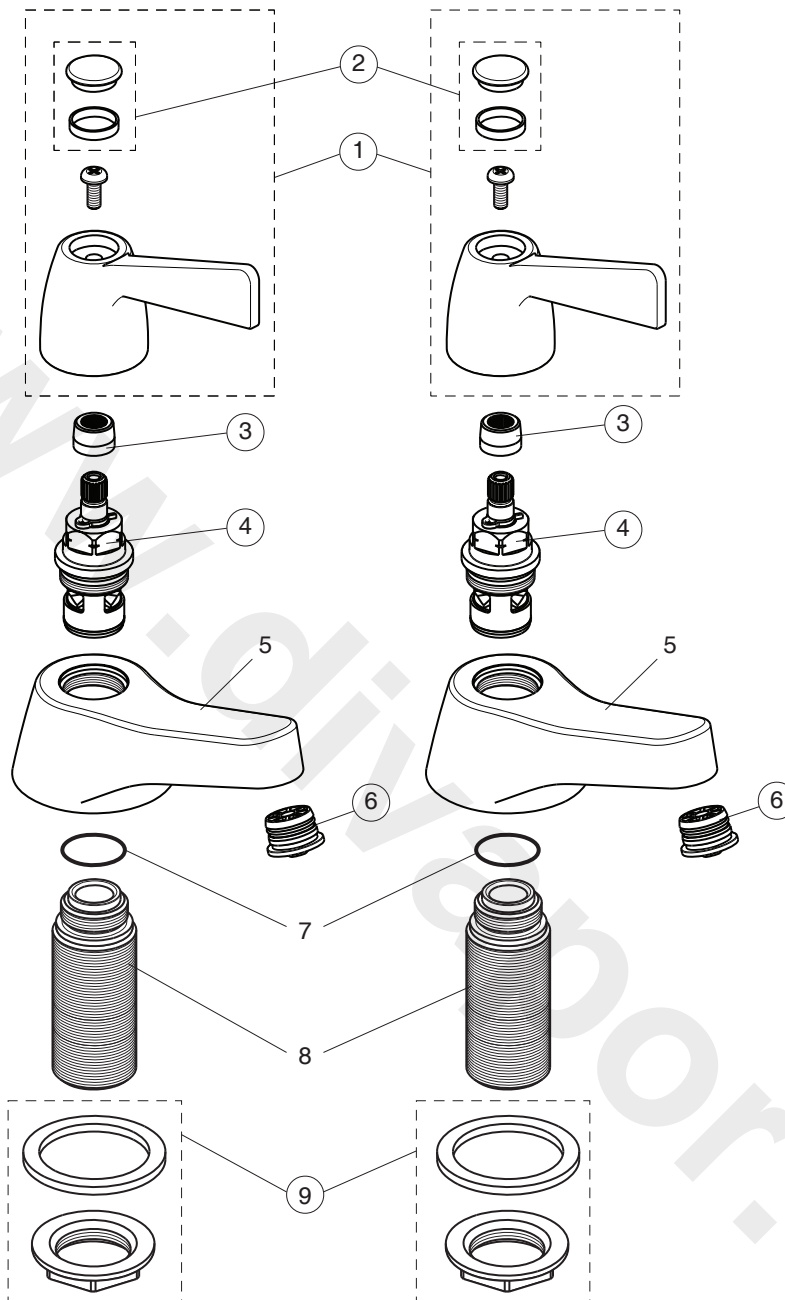

# ALTERNA 21

*Armitage  
Shanks*

**B1680AA**

Pos.	Signify	Spare parts-Nr.	Quantity	Pos.	Signify	Spare parts-Nr.	Quantity
1	Handle-compl.	E960153NU	2 Pcs.				
2	Indice buttons blue/red	S9662NU	2 Set				
3	Drive insert	S961015NU	1 Pcs.				
4	Ceramic disc	S9614NU	1 Set				
5	Body pillar tap G3/4		2 Pcs.				
6	Flow straightener	B960998NU	1 Pcs.				
7	O-Ring Ø18.2x1.7		2 Pcs.				
8	Connector G3/4		2 Pcs.				
9	Connecting group	B960471NU	1 Set				