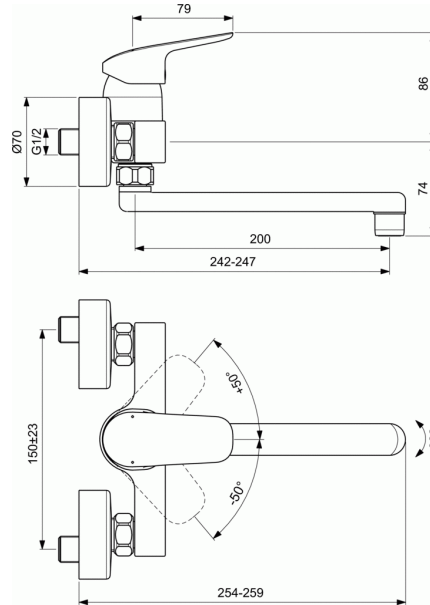

### Exposed sink mixer

- Brass body with swiveling tubular spout 200 mm
- Metal handle with red and blue colour indication - printed on handle
- 38 mm cartridge FirmaFlow® with hot water limiter + Click technology
- Aerator Perlator
- Standard S-connectors
- Comply with EN817