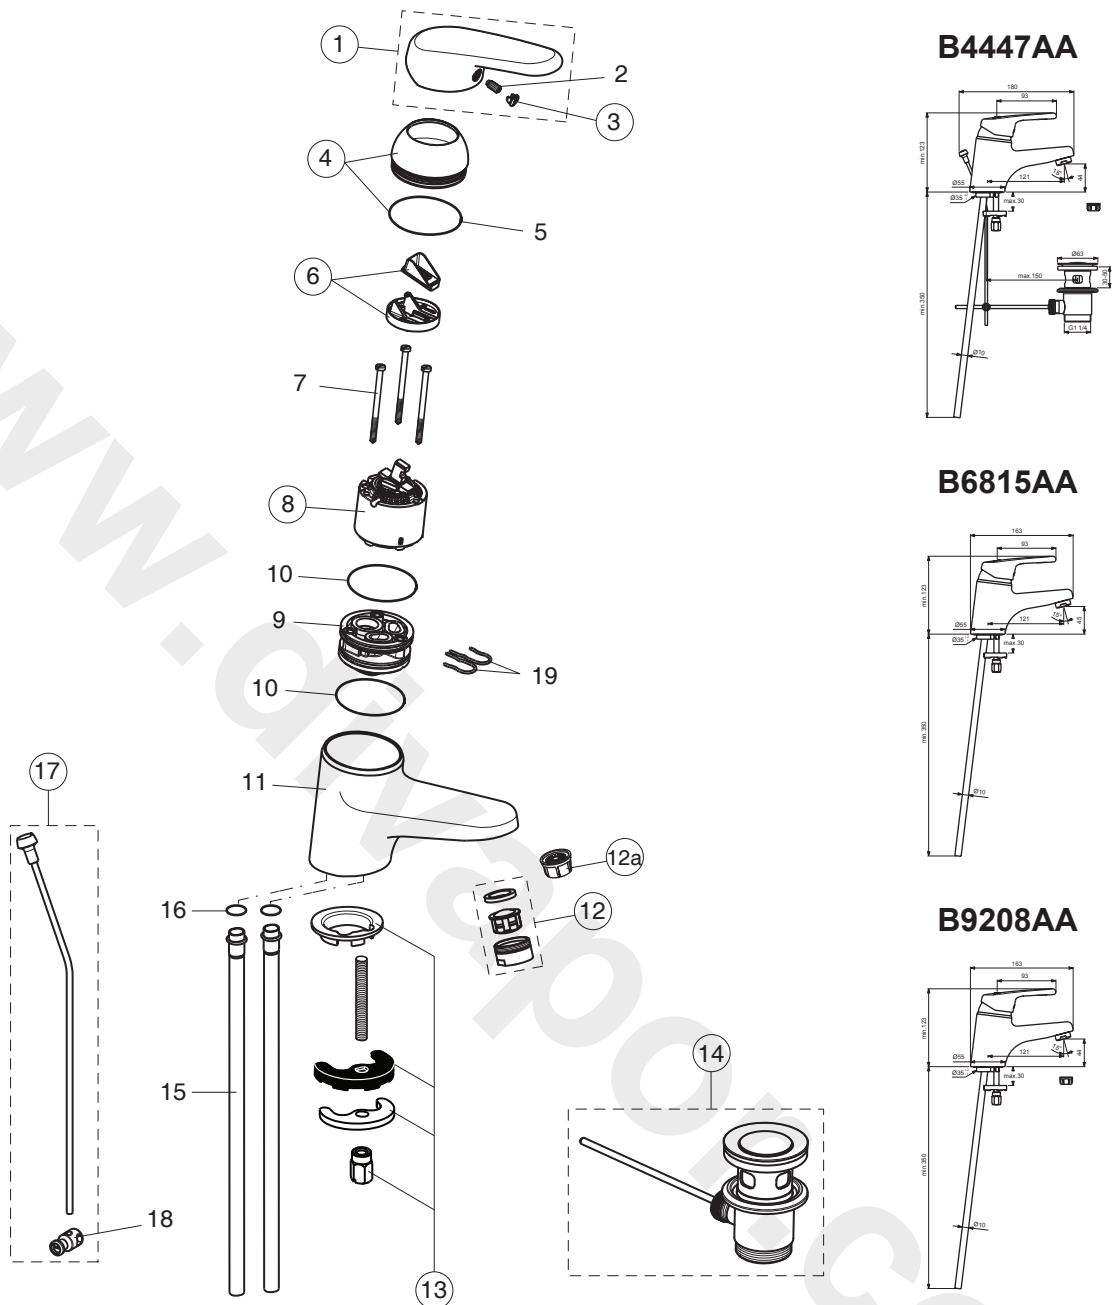

SANDRINGHAM SL

Pos.	Signify	Spare parts-Nr.	Quantity	Pos.	Signify	Spare parts-Nr.	Quantity
1	Lever,w/logo-compl.	B960345AA	1 Pcs.	12a	Reprise basin mixer nozzle	A961625AA	1 Pcs.
2	Screw M5x10		1 Pcs.	13	Connecting set	B964894NU	1 Set
3	Cap(Blue/Red)	A963054NU	1 Pcs.	14	Pop-up drain ass.	A962991AA	1 Pcs.
4	Rosette-compl.	B960276AA	1 Pcs.	15	Copper tube 10.5x10x395		2 Pcs.
5	O-Ring \varnothing 40x1		1 Pcs.	16	O-Ring \varnothing 10x2.5		2 Pcs.
6	Volume stop	A860700NU	1 Pcs.	17	Pull-up rod-compl.	A964527AA	1 Set
7	Screw M4x62		3 Pcs.	18	Pop up waste shackle		1 Pcs.
8	Cartridge \varnothing 47mm,USA	A961953NU	10 Pcs.	19	Clip		2 Pcs.
9	Manifold		1 Pcs.				
10	O-Ring \varnothing 44x2		2 Pcs.				
11	Body basin		1 Pcs.				
12	Aerator M24x1-set	B960754AA	1 Pcs.				
12a	Flow straightener M22/M24 housings	A962713NU	1 Pcs.				