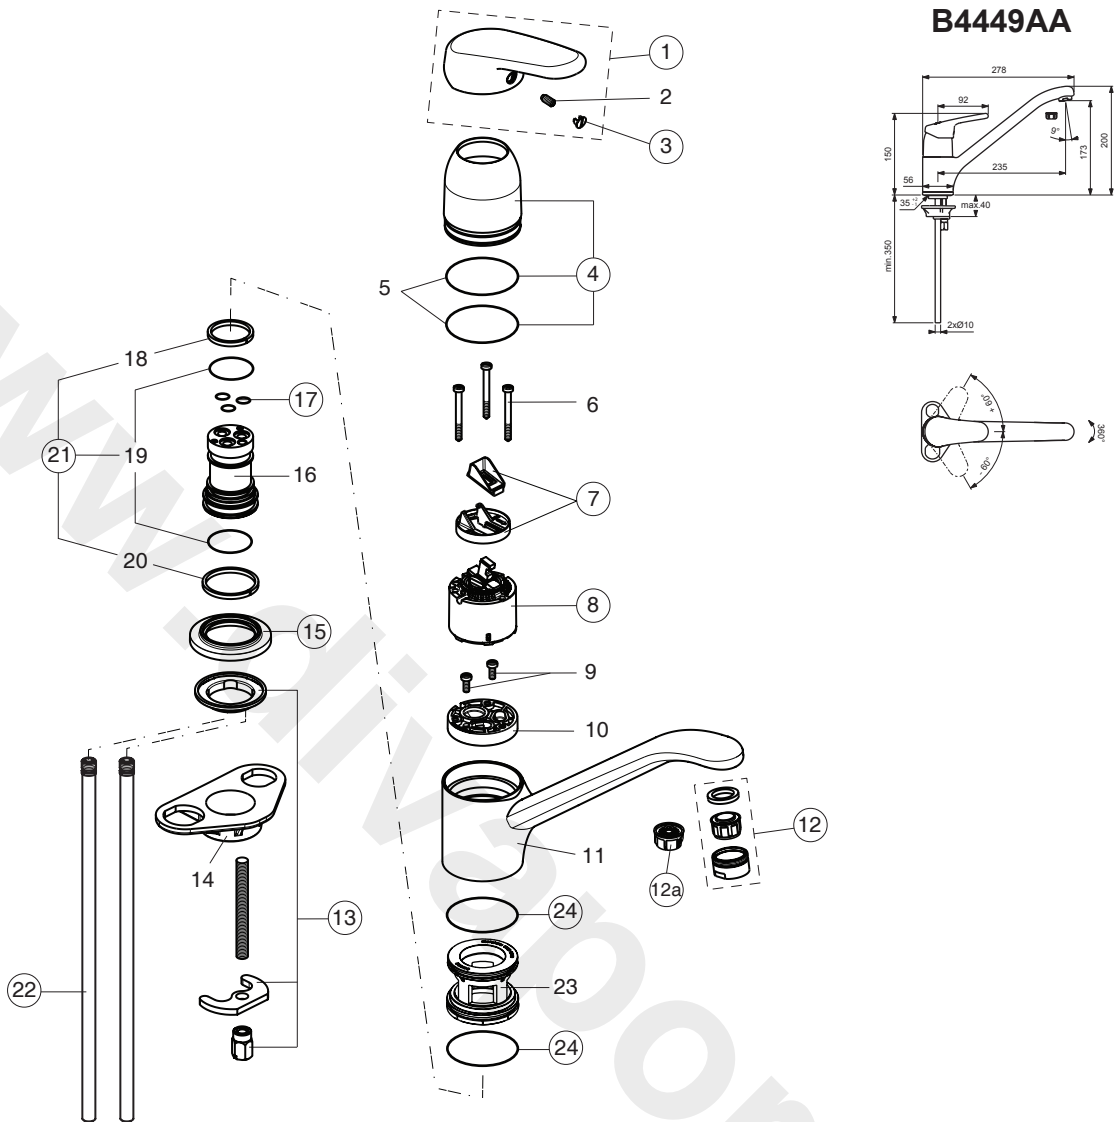

# SANDRINGHAM SL

Pos.	Signify	Spare parts-Nr	Quantity	Pos.	Signify	Spare parts-Nr	Quantity
1	Lever,w/logo-compl.	B960345AA	1 Pcs.	20	Gleitring 34.6-38.9-3		1 Pcs.
2	Screw M5x10		1 Pcs.	21	Service kit spout	B960231NU	1 Set
3	Cap(Blue/Red)	B960426NU	1 Pcs.	22	Pipe w/nipple M10	B960459AT	1 Pcs.
4	Rosette for sink-compl.	B960247AA	1 Set	23	Bushing for kitchen		1 Pcs.
5	O-Ring Ø40x1		2 Pcs.	24	O-Ring Ø44x2	A961338NU	2 Pcs.
6	Screw M4x41.7		3 Pcs.				
7	Volume stop	A860700NU	1 Pcs.				
8	Cartridge Ø47mm,USA	A961953NU	10 Pcs.				
9	Oval-head screw M4x10		2 Pcs.				
10	Adapter		1 Pcs.				
11	Body kitchen		1 Pcs.				
12	Aerator M24x1-set	B960754AA	1 Pcs.				
12a	Flow straightener M22/M24	A962713NU	1 Pcs.				
13	Connecting set	B960232NU	1 Set				
14	U plate support bracket fixing kit		1 Pcs.				
15	Brass rosette	B960440AA	1 Pcs.				
16	Manifold M10x1		1 Pcs.				
17	O-Ring Ø7x2	B960230NU	3 Pcs.				
18	Gleitring 27.3-31.7-3		1 Pcs.				
19	O-Ring Ø26.64x2.62		2 Pcs.				