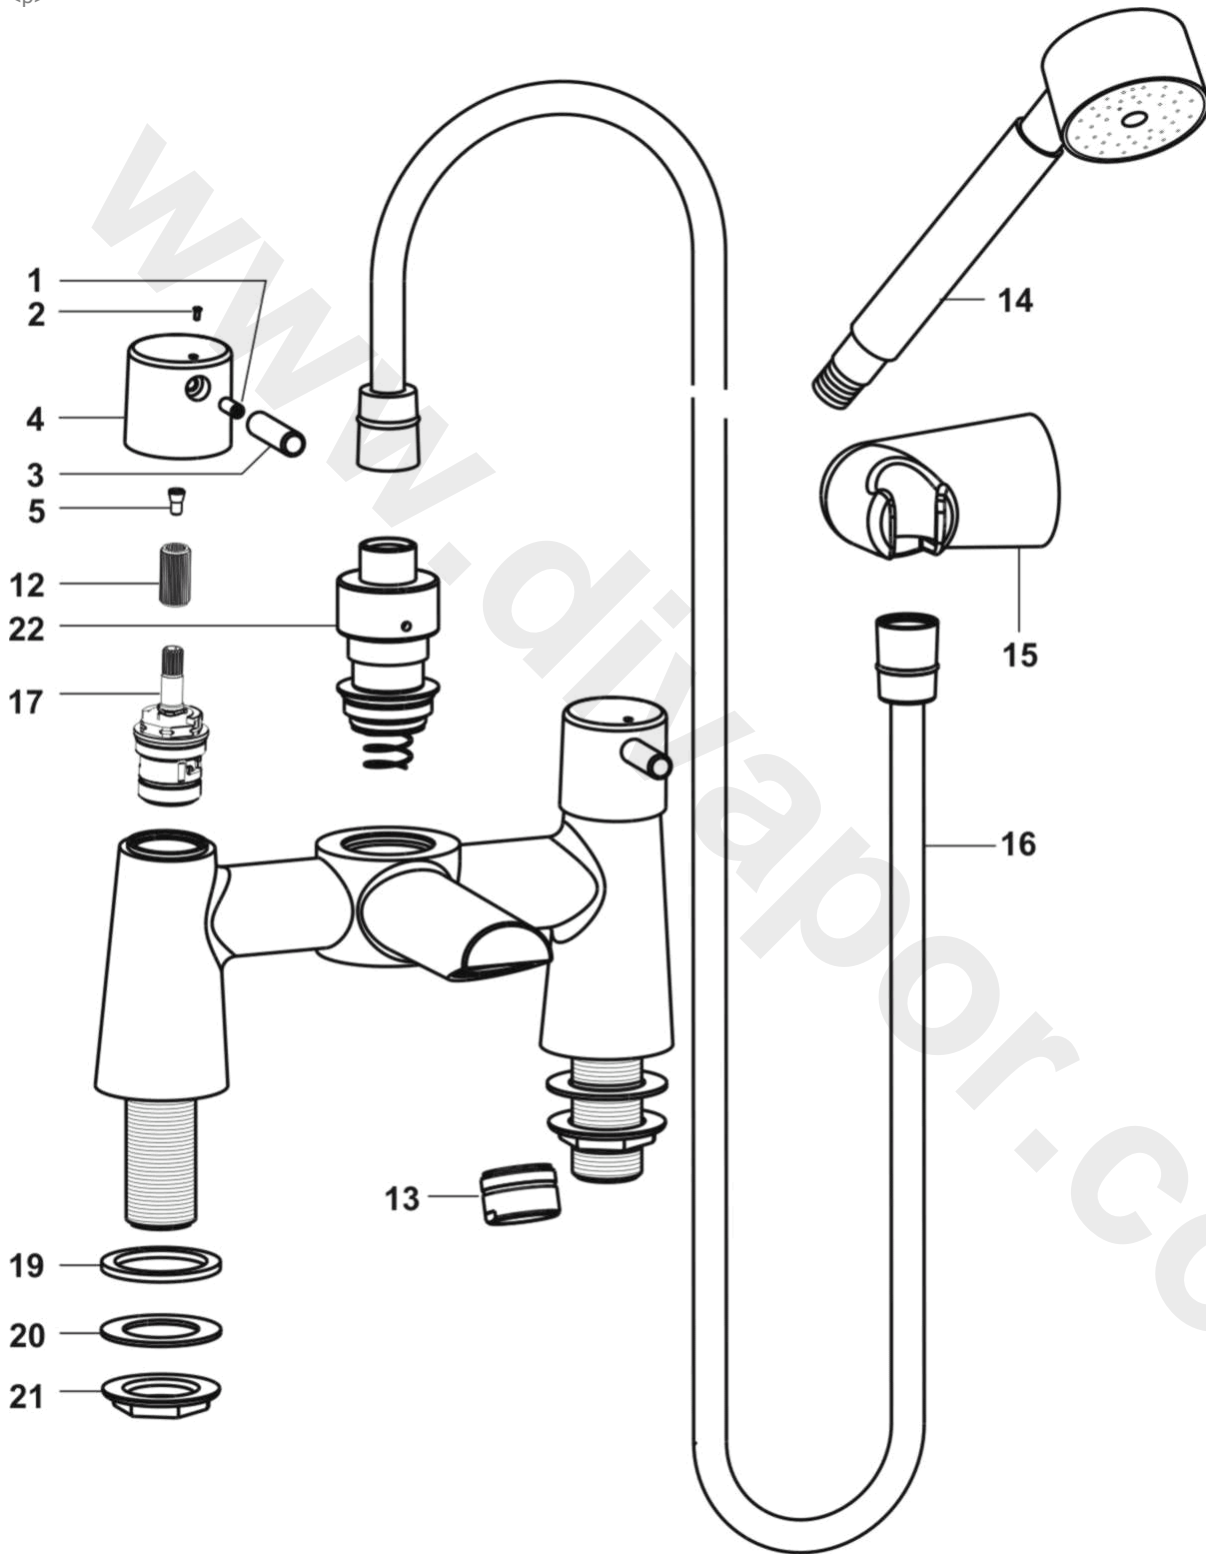

<p>

Ref.	Description	Part No.
1	Grub screw	S960184NU
2	INDICATOR PIN PACK	S960059NU
3	Handle pin	B960300AA
4	Handle body	B960299AA
5	Cartridge screw	A91831914
12	Drive insert - pair (Adapter)	A963196NU
13	Flow straightener	A910210AA
13a	Aerater (optional extra)	A960309AA
14	Shower handspray	L6704AA
15	Showering station	S960164AA
16	Flexible shower hose	E4745AA
17a	SE ¾ cartridge cold	A954352NU11
17b	SE ¾ cartridge hot	A954353NU11
17c	SE CERAMIC DISC CARTRIDGES L/FR PAIR ** Spares **	S960023NU
19	Sealing washer - bath	B960302NU
21	Backnut - bath	E960111NU
22	Diverter	B960308AA
22a	Diverter spring	E915812NU

NB -- colour/finish options

Chrome = AA

www.divapor.com