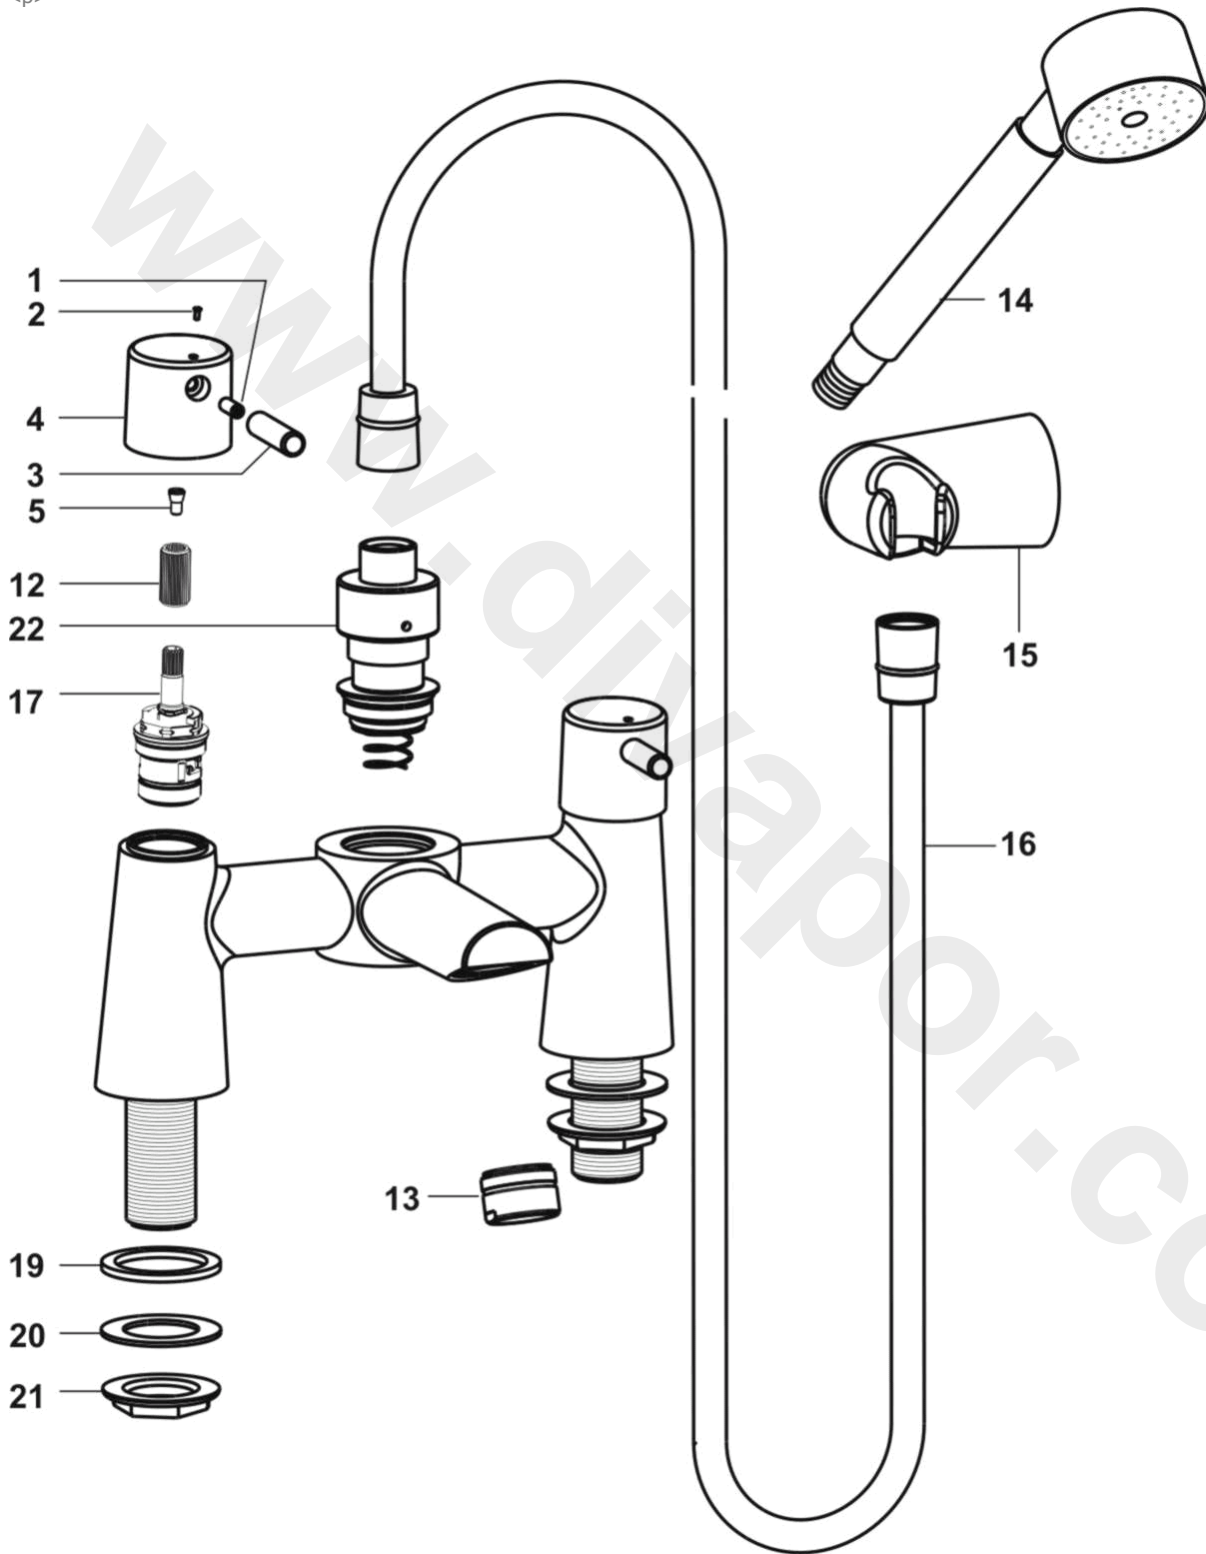

<p>

<b>Ref.</b>	<b>Description</b>	<b>Part No.</b>
1	Grub screw	S960184NU
2	INDICATOR PIN PACK	S960059NU
3	Handle pin	B960300AA
4	Handle body	B960299AA
5	Cartridge screw	A91831914
12	Drive insert (Adapter)	N042677NU
13	Flow straightener	A910210AA
13a	Aerater (optional extra)	A960309AA
14	Shower handspray	L6704AA
15	Showering station	S960164AA
16	Flexible shower hose	E4745AA
17a	SE ¾ cartridge cold	A954352NU11
17b	SE ¾ cartridge hot	A954353NU11
17c	SE CERAMIC DISC CARTRIDGES L/FR PAIR ** Spares **	S960023NU
19	Sealing washer - bath	B960302NU
21	Backnut - bath	E960111NU
22	Diverter	B960308AA
22a	Diverter spring	E915812NU

**NB -- colour/finish options**

Chrome = AA

www.divapor.com