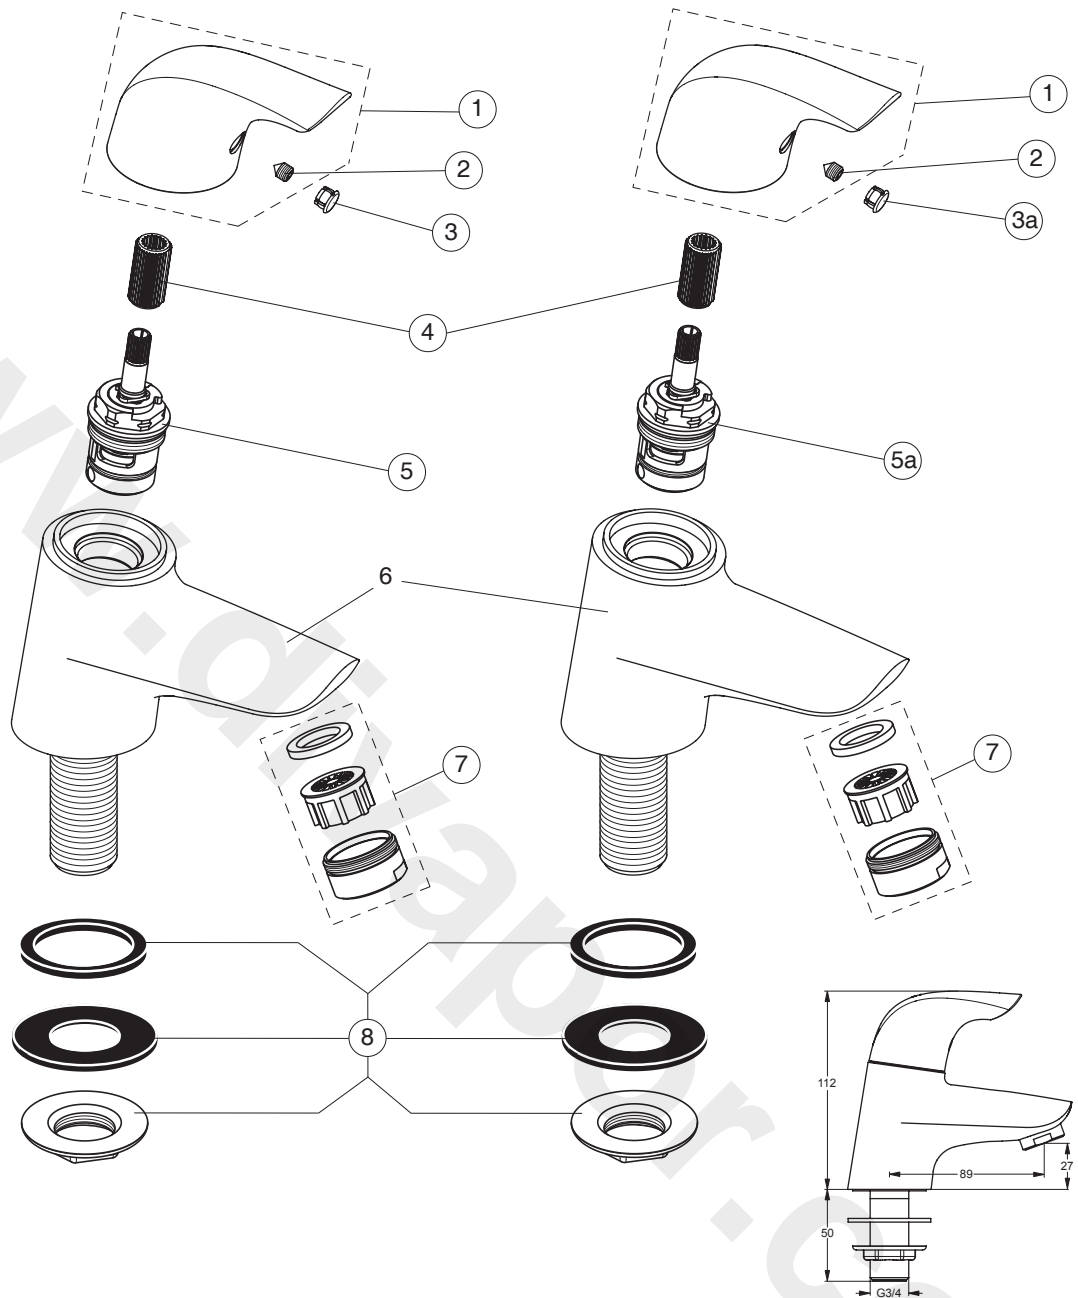

CERAPLAN NEW (B7885AA)

Pos.	Signify	Spare parts-Nr.	Quantity	Pos.	Signify	Spare parts-Nr.	Quantity
1	Lever small, w/logo ISI-compl.	B960817AA	1 Pcs.				
2	Screw M5x6	A963667NU	1 Pcs.				
3	Button(Red)	B960516NU	1 Pcs.				
3a	Button(Blue)	B960517NU	1 Pcs.				
4	Griff-insert	A963196NU	1 Pcs.				
5	3/4 se ceramic disc cart a/cl close lofr	A961087NU	1 Pcs.				
5a	3/4 se ceramic disc cart cl close lofric	B960470NU	1 Pcs.				
6	Body pillar tap 3/4		2 Pcs.				
7	Reprise basin mixer nozzle	A961625AA	2 Pcs.				
8	Connecting set	B960471NU	1 Set				