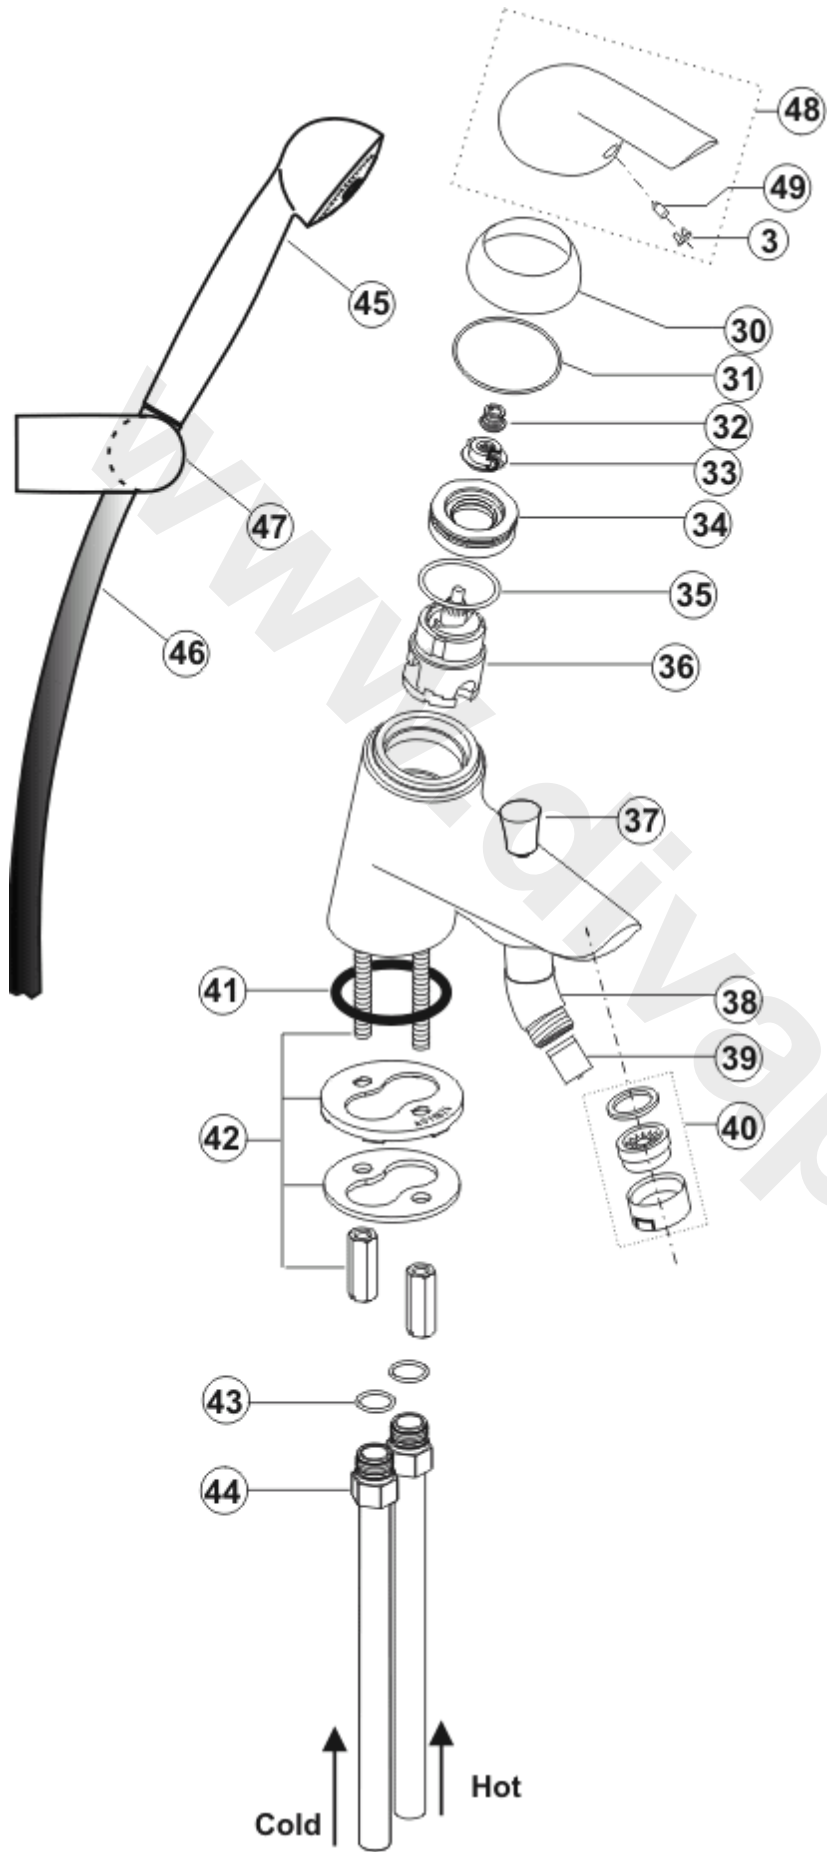

<p>

www.divapor.com

Ref.	Description	Part No.
3	Index cover cap	A963054NU
30	Shroud	B960504AA
31	O-Ring (shroud retaining)	B960505NU
32	Nut for drive insert	E906002NU
33	Drive insert for M/P	E960008NU
34	M/P cartridge retaining nut	A963022NU
35	M/P cartridge seal o-ring	A962715NU
36	M/P cartridge	A960145NU
37	Diverter Knob	B960514AA
38	Diverter assembly with elbow	B960495AA
39	Check Valve	A962594NU
40	Flow straightener	A960460AA
41	Deck seal (send 42)	A960542NU
42	Fixing kit for S/L bath fittings	A960542NU
43	Inlet tail seal - single	A963916NU
44	Inlet tail - 15mm copper - single	A960133NU
45	Shower handspray	B950791AA11
46	Flexible shower hose	E4745AA
47	Showering station	S960164AA
48	S/L Bath handle complete	B960513AA
49	Grub screw	B918325

NB -- colour/finish options

Chrome = AA

www.divapor.com