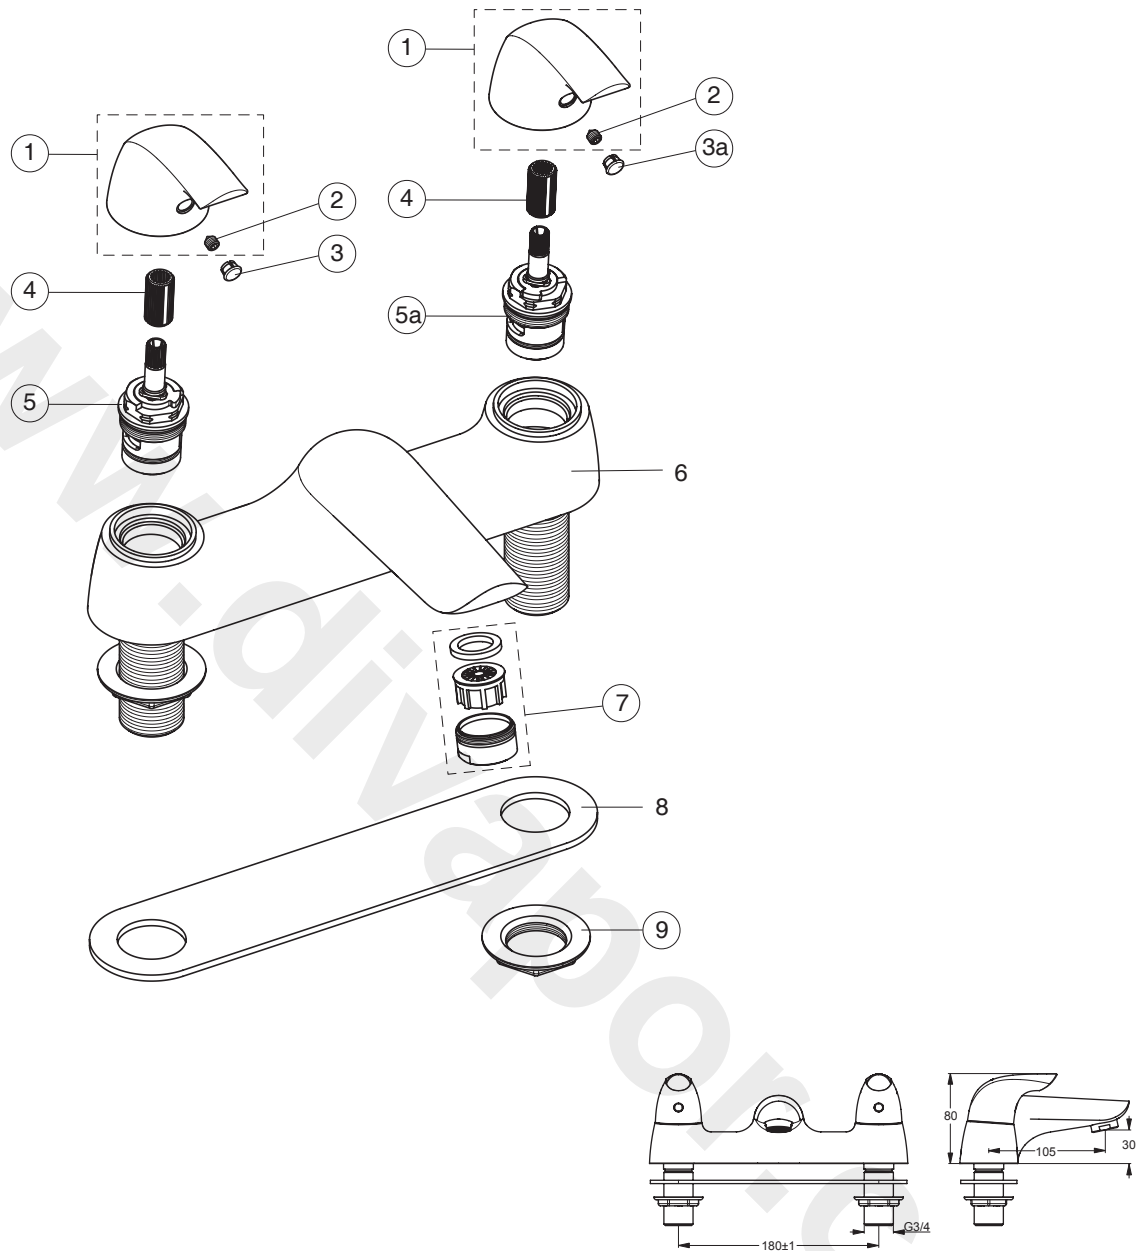

# CERAPLAN NEW (B7891AA)

Pos.	Signify	Spare parts-Nr.	Quantity	Pos.	Signify	Spare parts-Nr.	Quantity
1	Lever small, w/logo ISI-compl.	B960817AA	1 Pcs.	9	Nut	B960518NU	1 Pcs.
2	Screw M5x6	A963667NU	1 Pcs.				
3	Button(Red)	B960516NU	1 Pcs.				
3a	Button(Blue)	B960517NU	1 Pcs.				
4	Griff-insert	A963196NU	1 Pcs.				
5	3/4 se ceramic disc cart a/cl close lofr	A961087NU	1 Pcs.				
5a	3/4 se ceramic disc cart cl close lofric	B960470NU	1 Pcs.				
6	Body 2H DM bath filler		1 Pcs.				
7	Reprise basin mixer nozzle A961625AA		1 Pcs.				
8	Base gasket		1 Pcs.				