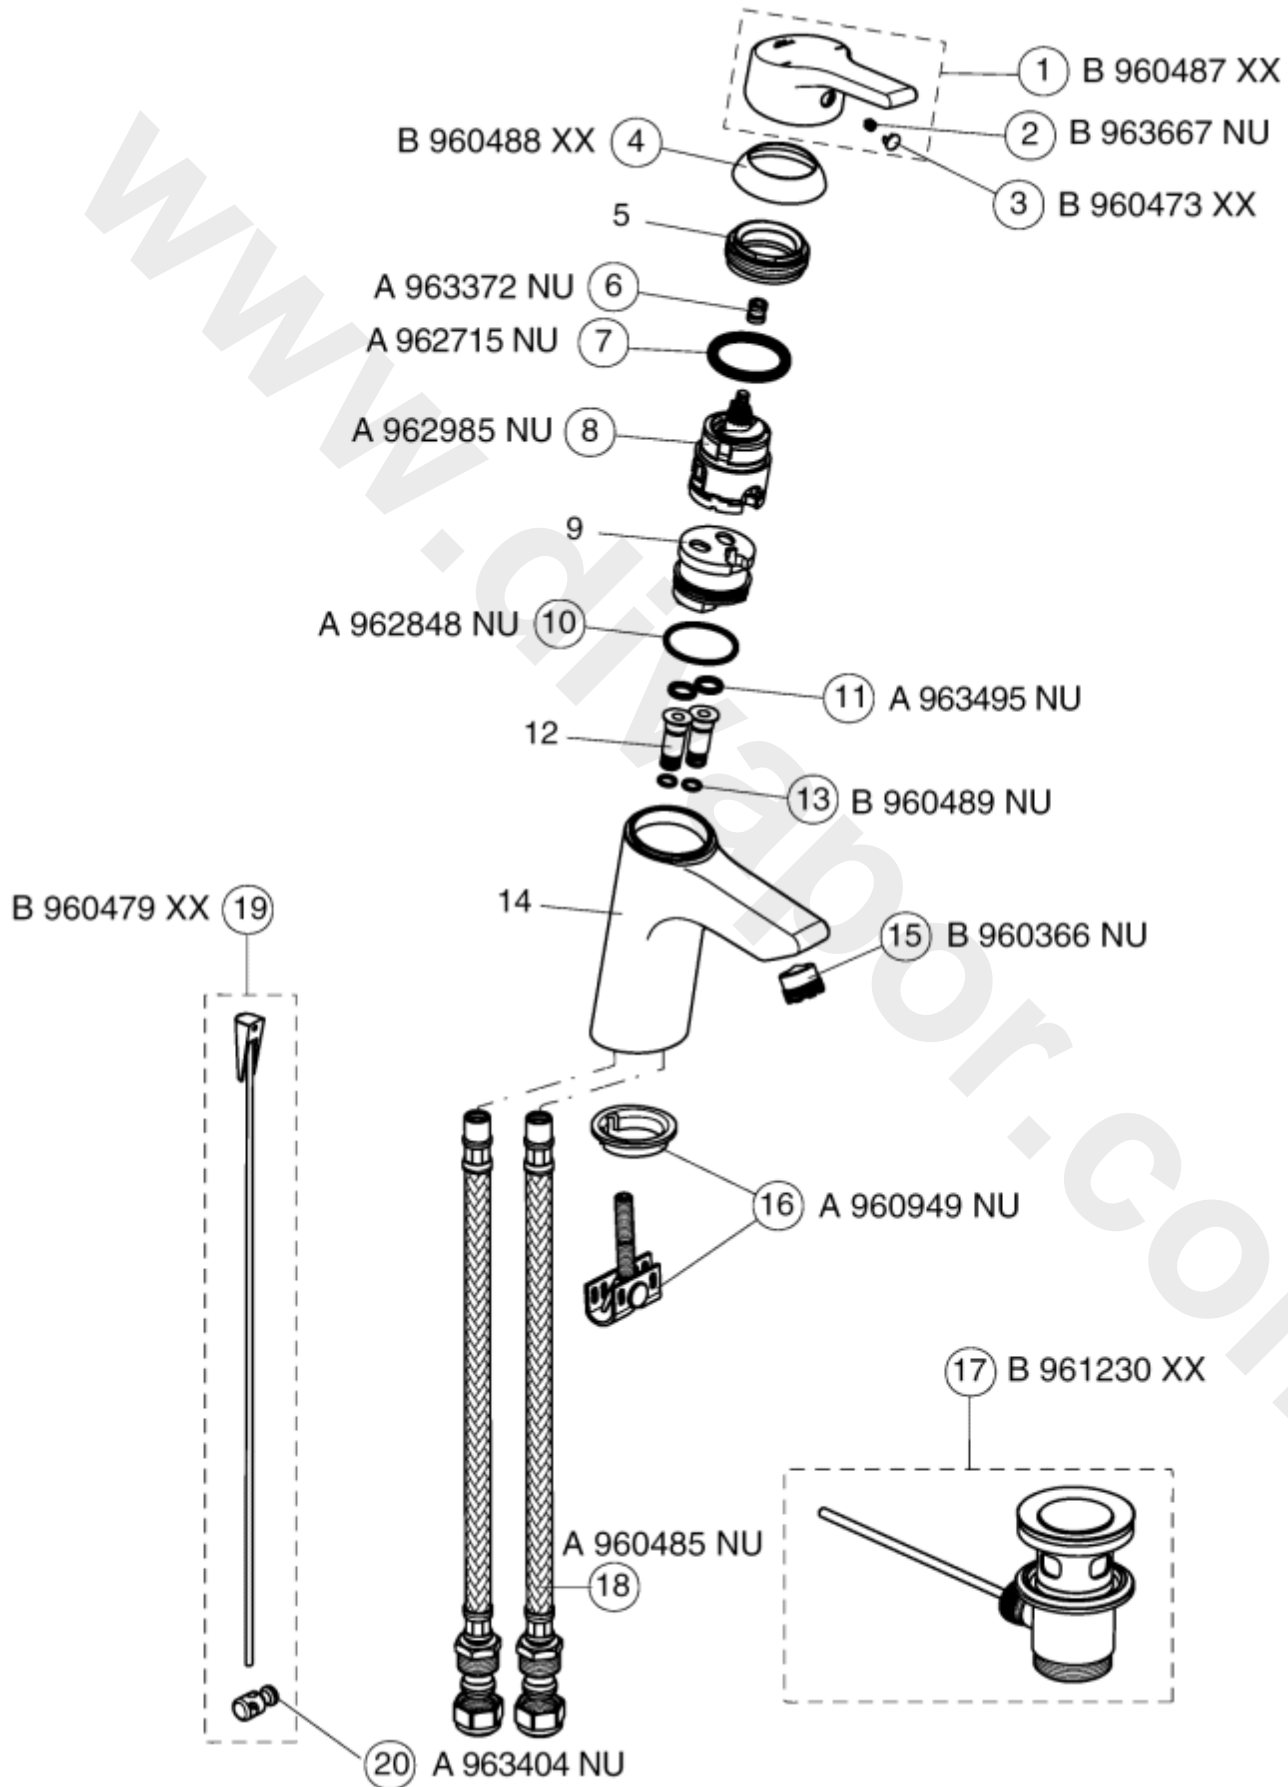

<p>

<b>Ref.</b>	<b>Description</b>	<b>Part No.</b>
1	Active lever set I-S logo chrome	B960487AA
2	Grub screw	B963667NU
3	Index button	B960473AA
4	Shroud	B960488AA
6	Drive insert	A963372NU
7	O-ring 35 x 3	A962715NU
8	Cartridge Multiport	A962985NU
10	O-ring 34.65 X 1.78	A962848NU
11	O-ring 10 x 2	A963495NU
13	O-ring 7,00 X 1,50	B960489NU
15	Aerator honeycomb hidden M21.5 x 1	B960366NU
17	Pop-up waste chrome	A961230AA
18	Flexible inlet hose G1/2A-M10X1I-330	A960485NU
19	Pop-up lift rod chrome	B960479AA
20	Pop-up rod shackle	A963404NU

**NB -- colour/finish options**

Chrome = AA

www.divapor.com