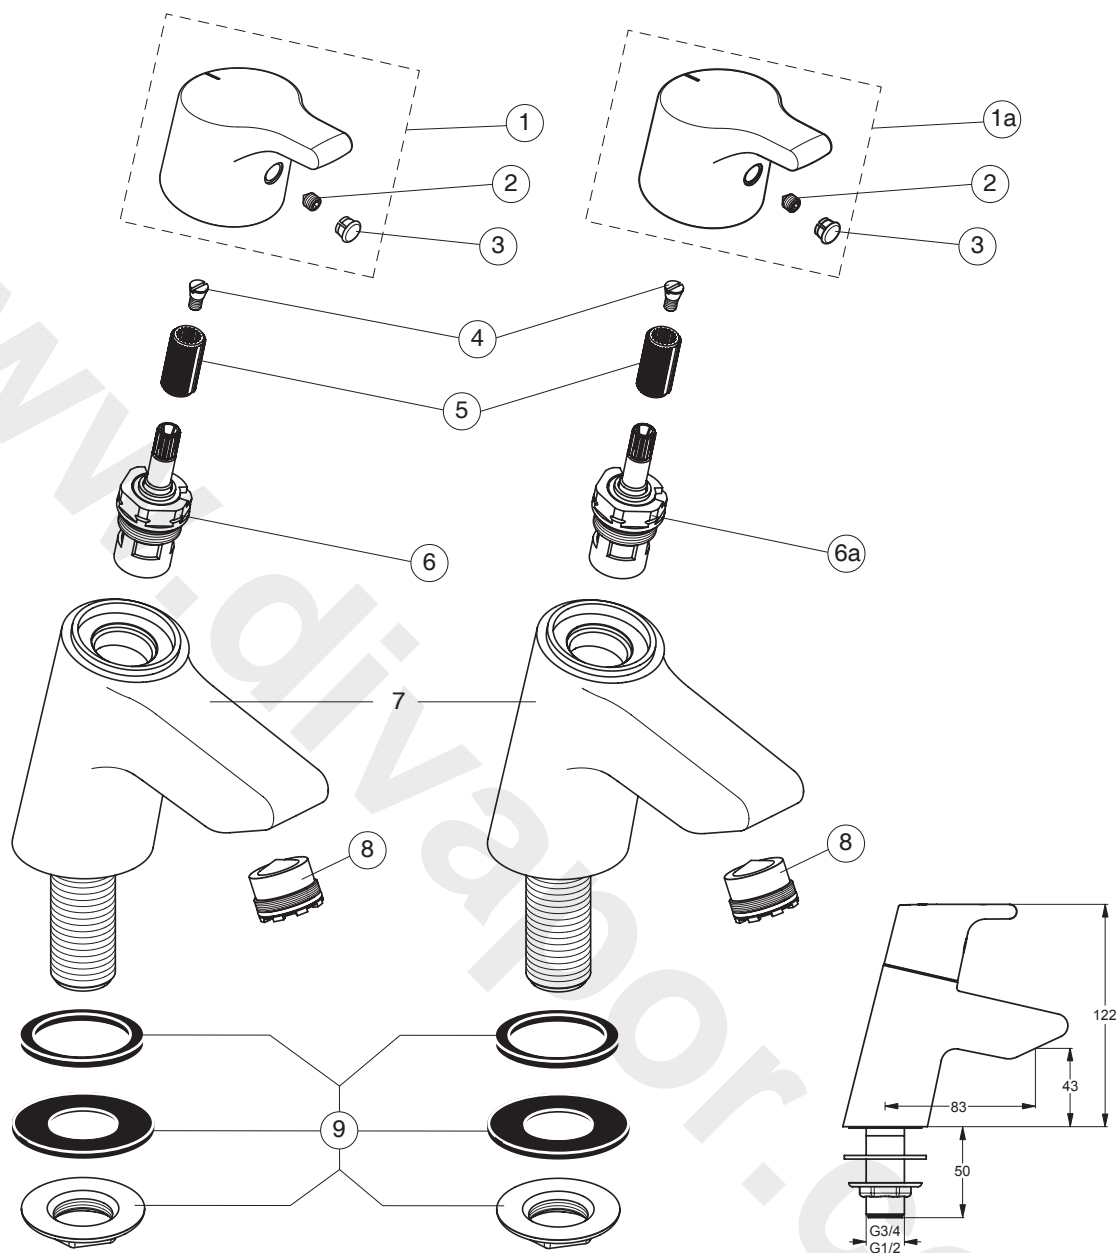

# ACTIVE (B8074AA;B8076AA)

Pos.	Signify	Spare parts-Nr.	Quantity	Pos.	Signify	Spare parts-Nr.	Quantity
1	Lever,w/logo ISI-compl. (Red)	B960677AA	1 Pcs.	6a	1/2 se ceramic disc cart cl close	A963003NU	1 Pcs.
1a	Lever,w/logo ISI-compl. (Blue)	B960676AA	1 Pcs.	7	Body pillar tap 3/4		1 Pcs.
2	Screw M5x6	A963667NU	1 Pcs.		Body pillar tap 1/2		1 Pcs.
3	Button	A961157AA	1 Pcs.	8	Flowstraitener cache junior M21.5x1	A960191NU	1 Pcs.
4	Screw M4	A961337NU	1 Pcs.	9	Connecting set-3/4	B960471NU	1 Set
5	Griff-insert	A963196NU	1 Pcs.	9	Connecting set-1/2	B960480NU	1 Set
6	3/4 se ceramic disc cart a/cl close lofr	A961087NU	1 Pcs.				
	1/2 se ceramic disc cart a/cl close	A963004NU	1 Pcs.				
6a	3/4 se ceramic disc cart cl close lofric	B960470NU	1 Pcs.				