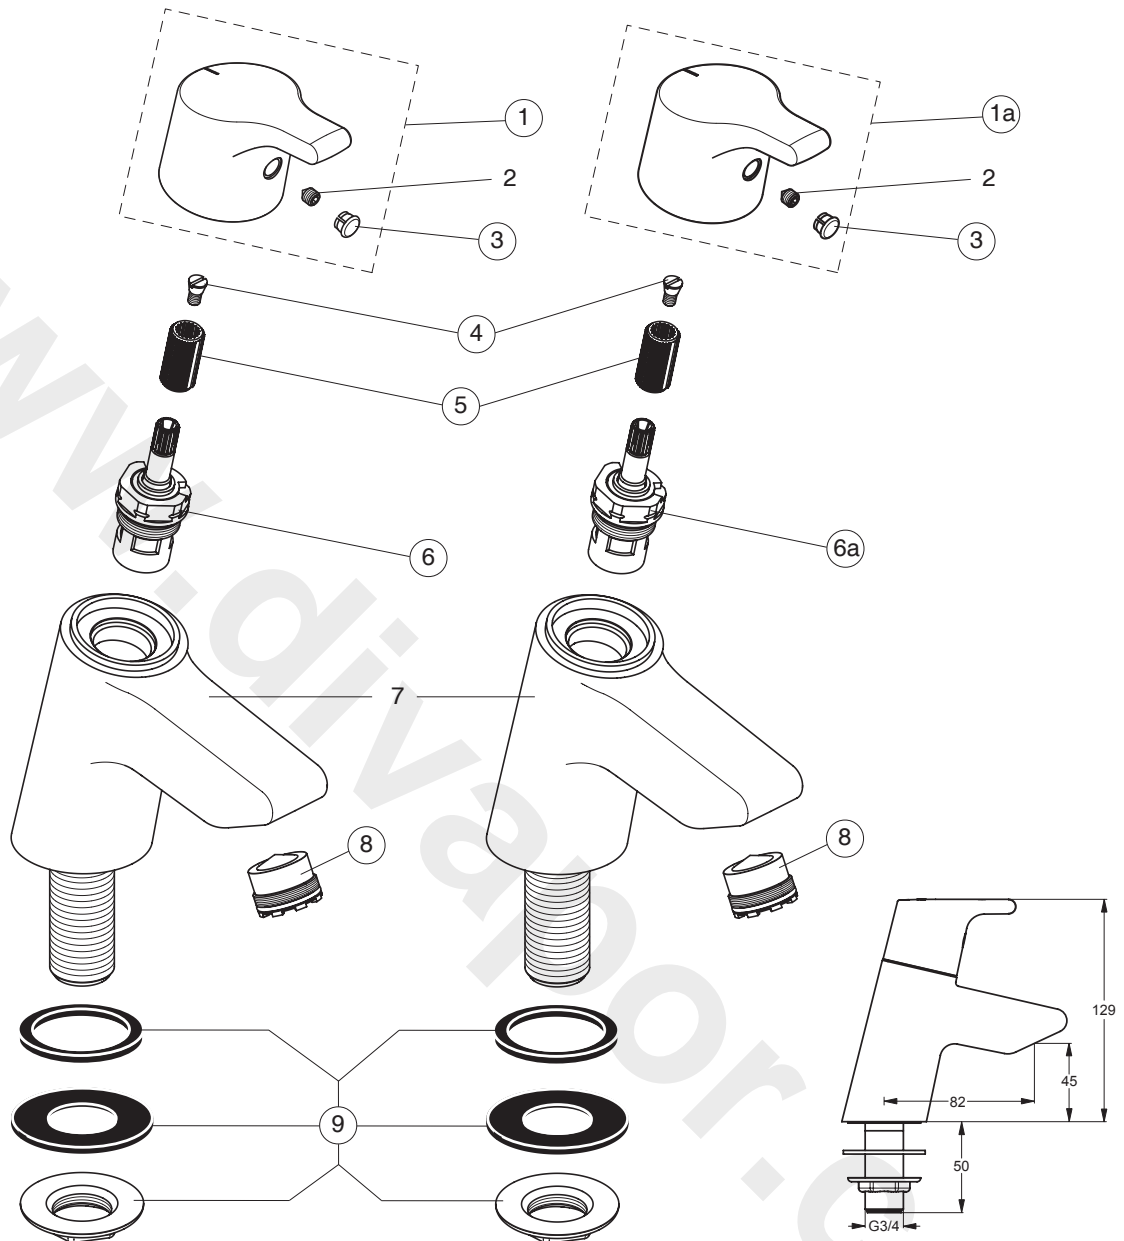

ACTIVE (B8076AA)

Pos.	Signify	Spare parts-Nr.	Quantity	Pos.	Signify	Spare parts-Nr.	Quantity
1	Lever,w/logo ISI-compl. (Red)	B960677AA	1 Pcs.	8	Flowstraitener cache junior M21.5x1	A960191NU	1 Pcs.
1a	Lever,w/logo ISI-compl. (Blue)	B960676AA	1 Pcs.	9	Connecting set	B960471NU	1 Set
2	Screw M5x6		2 Pcs.				
3	Button	A961157AA	1 Pcs.				
4	Screw M4	A961337NU	1 Pcs.				
5	Griff-insert	A963196NU	1 Pcs.				
6	3/4 se ceramic disc cart a/cl close lofr	A961087NU	1 Pcs.				
6a	3/4 se ceramic disc cart cl close lofric	B960470NU	1 Pcs.				
7	Body pillar tap 3/4		1 Pcs.				