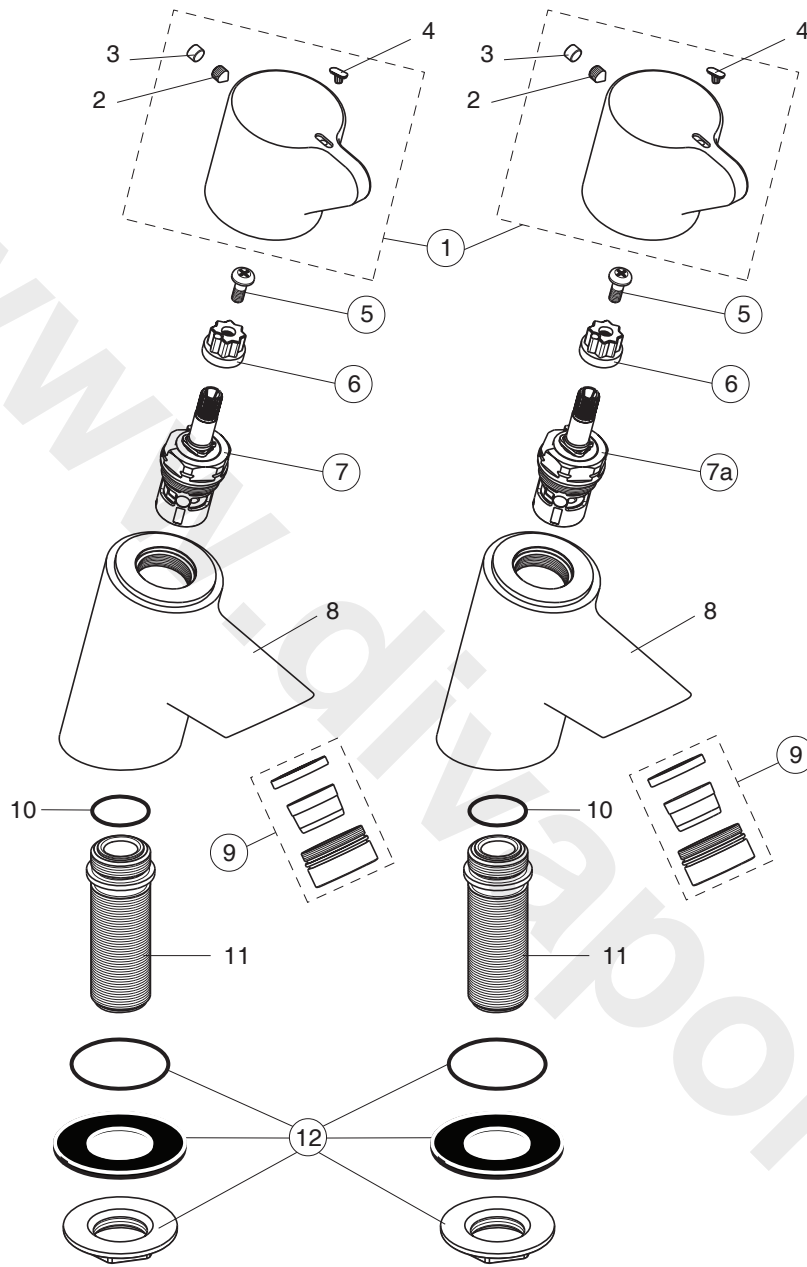

PICCOLO 21

*Armitage
Shanks*

B8262AA

Pos.	Signify	Spare parts-Nr.	Quantity	Pos.	Signify	Spare parts-Nr.	Quantity
1	Handle, w/logo-compl.	B961372AA	1 Set				
2	Screw M5x6		2 Pcs.				
3	Rubber cap		2 Pcs.				
4	Indicators(Red/Blue)		1 Set				
5	Screw M4x10	S960066NU	1 Pcs.				
6	Insert	B960590NU	1 Set				
7	Cartridge G1/2,a-c/w open	A963003NU	1 Pcs.				
7a	Cartridge G1/2,c/w open	A963004NU	1 Pcs.				
8	Body pillar tap		2 Pcs.				
9	Aerator	B960457AA	1 Pcs.				
10	O-Ring Ø18.2x1.7		2 Pcs.				
11	Connector G1/2xG1/2		2 Pcs.				
12	Connecting group	B960591NU	1 Set				