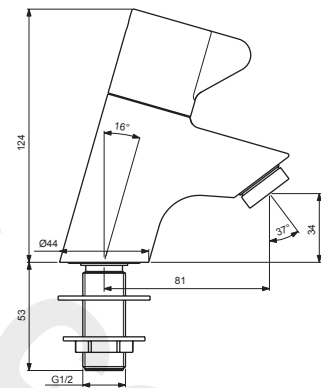

PICCOLO 21

*Armitage
Shanks*

B8262AA

Pos.	Signify	Spare parts-Nr.	Quantity	Pos.	Signify	Spare parts-Nr.	Quantity
1	Handle, w/logo-compl.	B961372AA	1 Set				
2	Screw M5x6		2 Pcs.				
3	Rubber cap		2 Pcs.				
4	Indicators(Red/Blue)		1 Set				
5	Screw M4x10	S960066NU	1 Pcs.				
6	Insert	B960590NU	1 Set				
7	Cartridge G1/2,a-c/w open	A963003NU	1 Pcs.				
7a	Cartridge G1/2,c/w open	A963004NU	1 Pcs.				
8	Body pillar tap		2 Pcs.				
9	Aerator	B960457AA	1 Pcs.				
10	O-Ring Ø18.2x1.7		2 Pcs.				
11	Connector G1/2xG1/2		2 Pcs.				
12	Connecting group	B960591NU	1 Set				