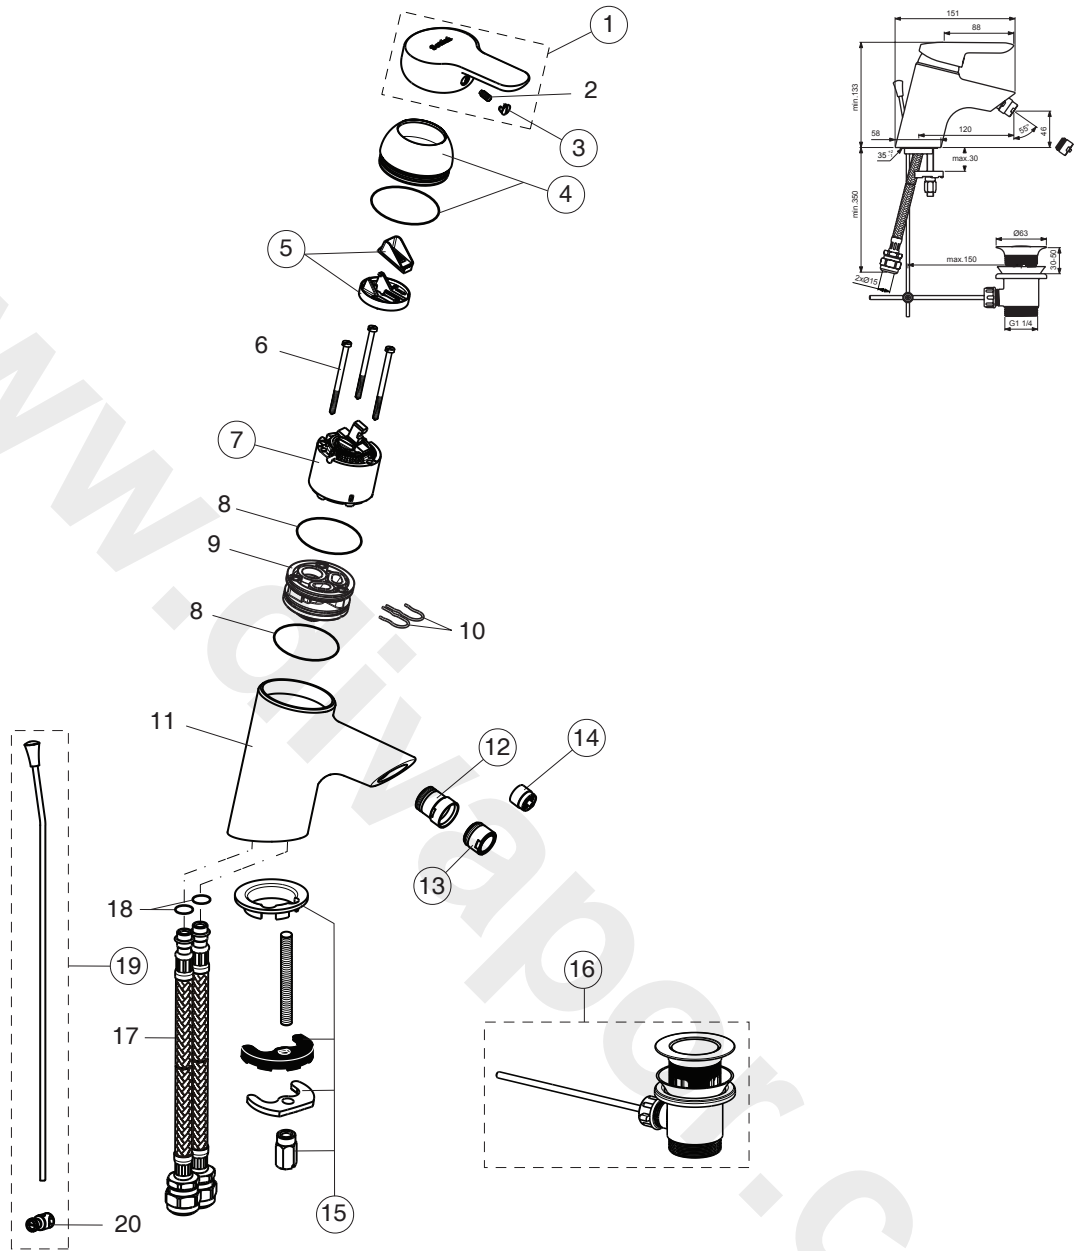

ROSITA (B8422AA)

Pos.	Signify	Spare parts-Nr.	Quantity	Pos.	Signify	Spare parts-Nr.	Quantity
1	Lever,w/logo SOTTINI-compl.	B960702AA	1 Pcs.	13	Flowstraitener M18x1	B960653AA	1 Pcs.
2	Screw M5x10		1 Pcs.	14	Aerator M18x1	B964902AA	1 Pcs.
3	Cap(Blue/Red)	A963054NU	1 Pcs.	15	Connecting set	B964894NU	1 Pcs.
4	Rosette-compl.	B960276AA	1 Pcs.	16	Pop-up ass.	B960853AA	1 Pcs.
5	Volume stop	A860700NU	1 Pcs.	17	Flex hose G1/2-D10.5 L400mm		2 Pcs.
6	Screw M4x62		3 Pcs.	18	O-Ring Ø 10x2.5		2 Pcs.
7	Cartridge Ø 47mm	A960500NU	1 Pcs.	19	Pull-up rod-compl.	B960279AA	1 Pcs.
8	O-Ring Ø 44x2		2 Pcs.	20	Pop up waste shackle		1 Pcs.
9	Manifold		1 Pcs.				
10	Clip		2 Pcs.				
11	Body bidet		1 Pcs.				
12	Swivel adaptor for alchemy mono bidet	A960019AA	1 Pcs.				