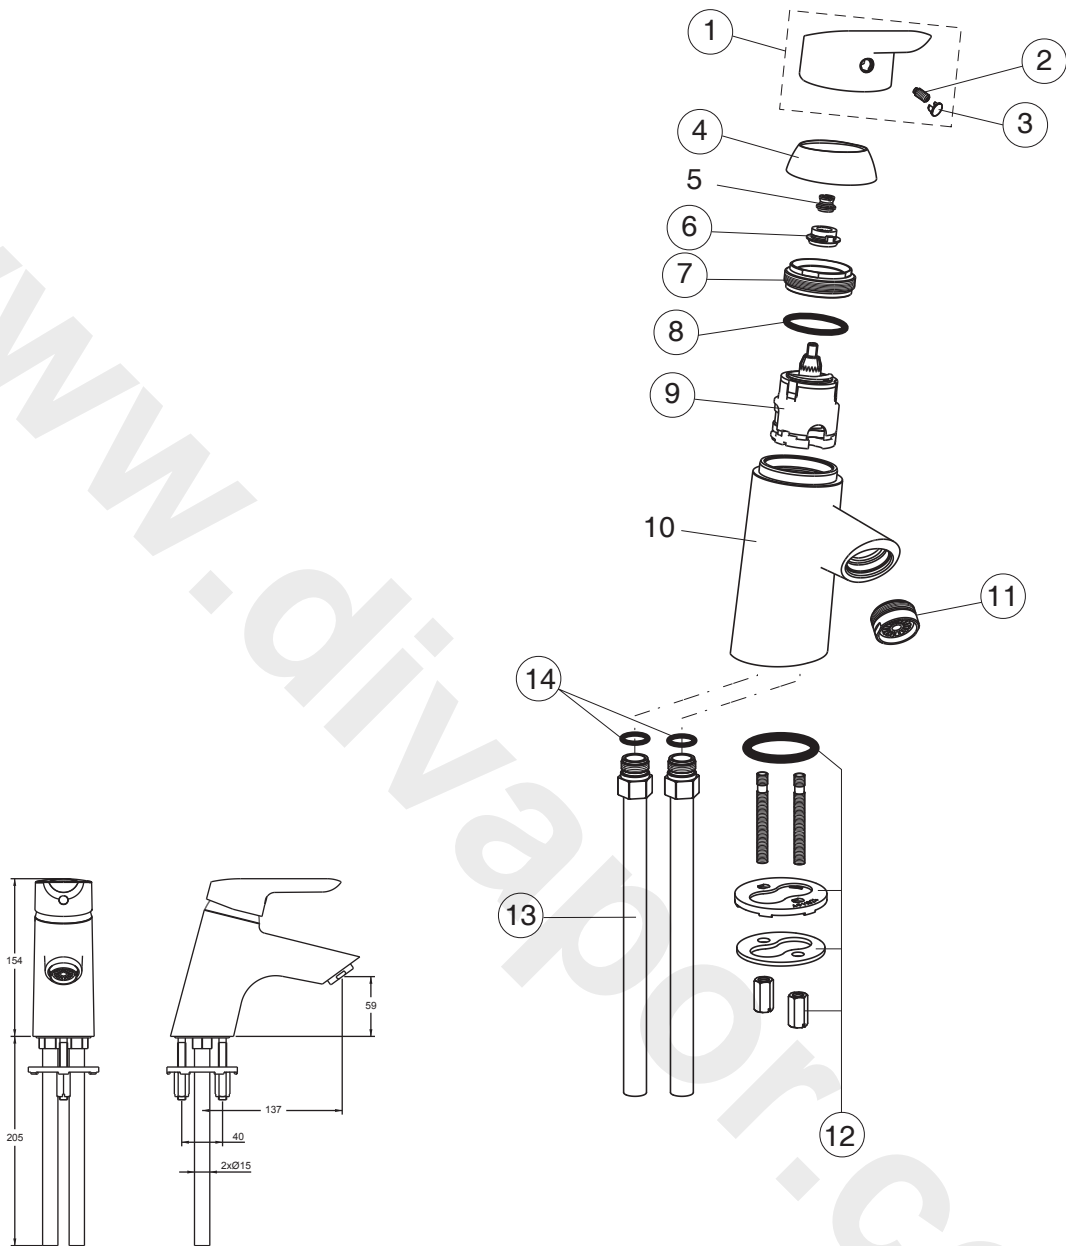

ROSITA (B8425AA)

Pos.	Signify	Spare parts-Nr.	Quantity	Pos.	Signify	Spare parts-Nr.	Quantity
1	Lever,w/logo SOTTINI- mport D40	B960701AA	1 Pcs.	13	Soldered asm.Ø15	A960133NU	1 Pcs.
2	Screw M4x8	B960491NU	1 Pcs.	14	O-RingØ15.6x1.78	A961182NU	2 Pcs.
3	Cap(Blue/Red)	A963054NU	1 Pcs.				
4	Cap	B960493AA	1 Pcs.				
5	Insert M6		1 Pcs.				
6	Insert	A960034NU	1 Pcs.				
7	Multiport locking ring	A963022NU	1 Pcs.				
8	O-Ring Ø 35x3.2	A962715NU	1 Pcs.				
9	Multiport cartridge 40 high flow	A960145NU	1 Pcs.				
10	Body bath filler,RM		1 Pcs.				
11	Flow straightener M28x1	A960460AA	1 Pcs.				
12	Connecting set	B960492NU	1 Set				