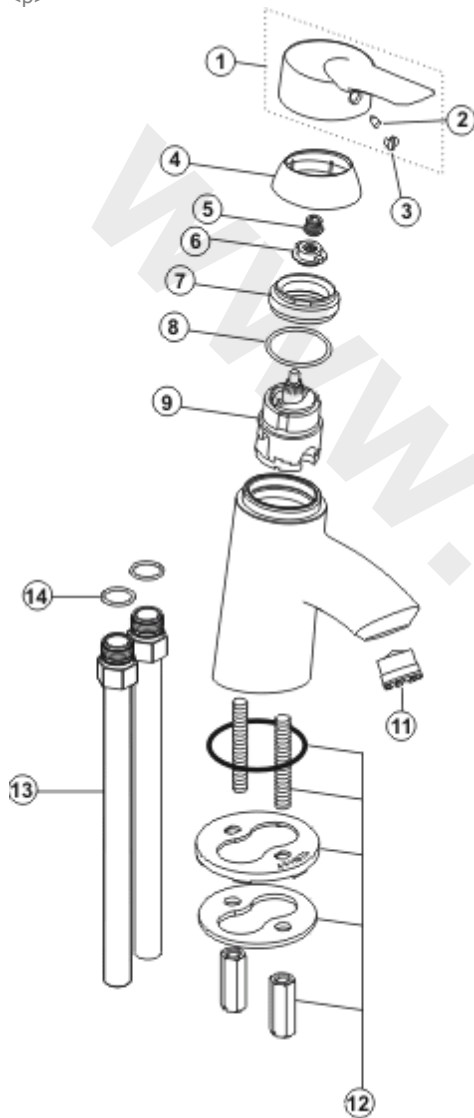

<p>

Ref.	Description
1	Lever handle
2	Screw
3	Cover button (Blue/Red)
4	Shroud
5	Insert
6	Multiport locking ring
7	O-Ring 35x3.2
8	Multiport cartridge 40 H/F
9	Flowstraightener
11	Connecting set
12	Inlet tail 15mm Cu
13	O-Ring 15.6x1.78
14	

Part No.
B960652AA
B960491NU
B960426NU
B960493AA
A960034NU
A963022NU
A962715NU
A960145NU
A960395NU
B960492NU
A960133NU
A961182NU

**NB -- colour/finish options**

Chrome = AA