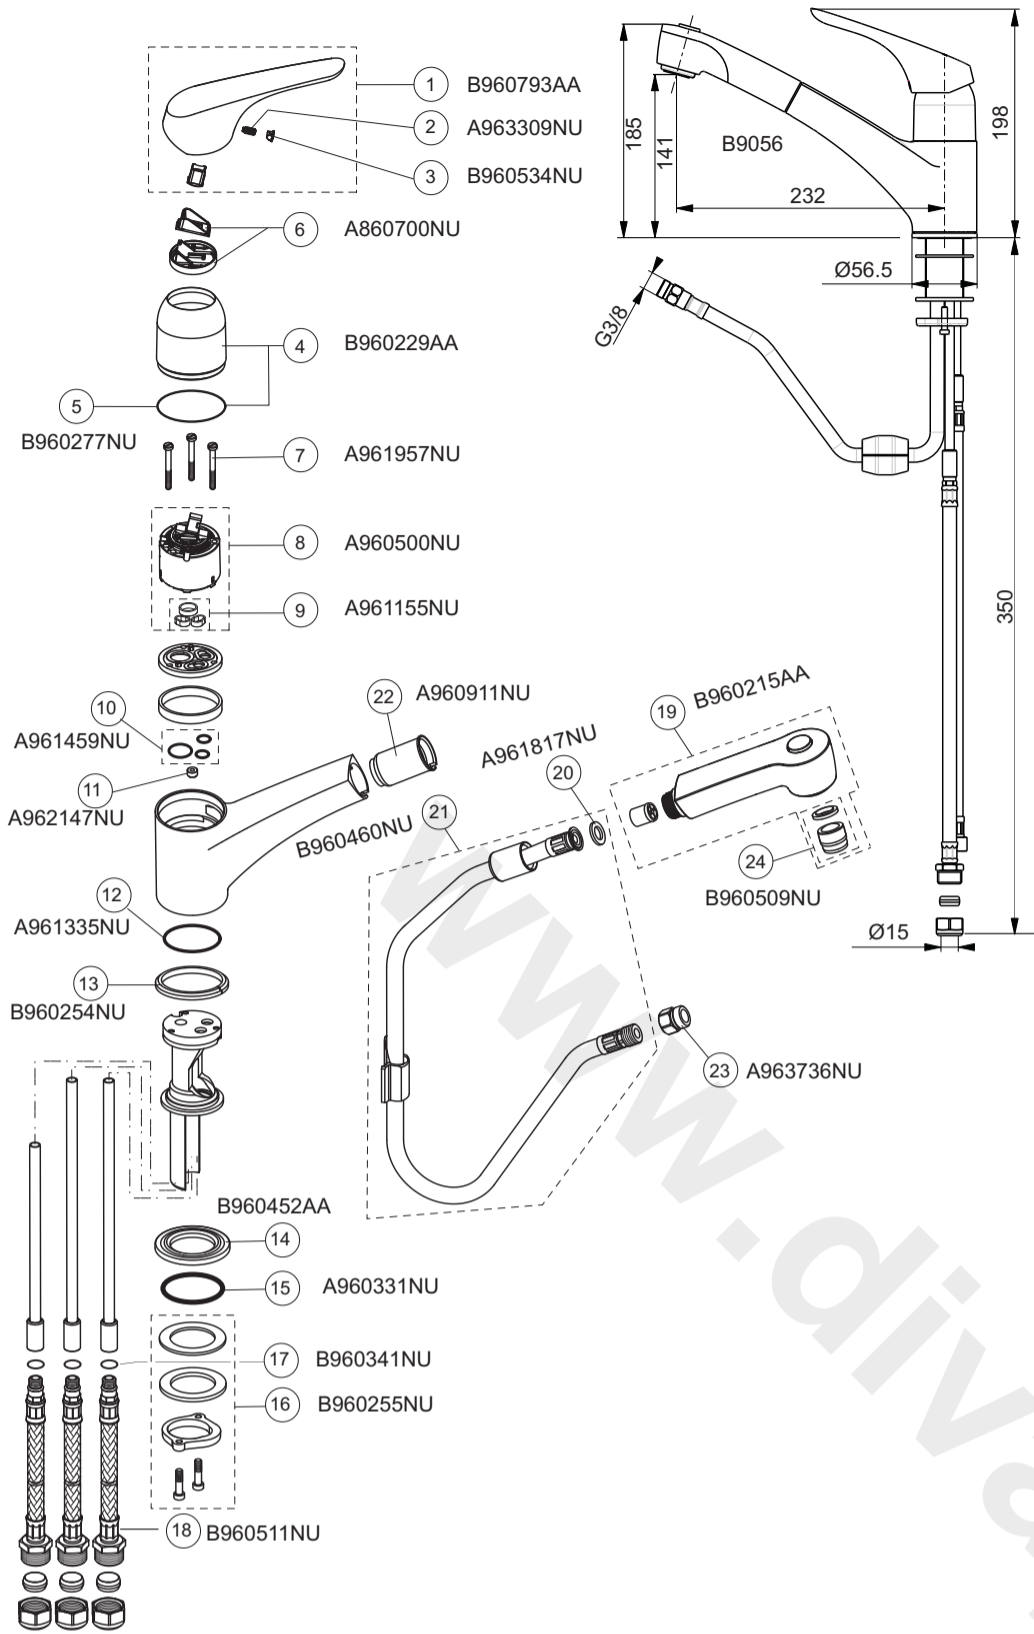

5 A21510 Nabis Gust S/L Kitchen Mixer

6 A21509 Nabis Emos S/L Kitchen Mixer

CONNECTIONS

The fittings covered by this instruction sheet are provided with flexible inlet tails for ease of installation which have 15mm compression connectors in the inlets for connection to conventional copper pipework

WATER SUPPLIES

These mixers are designed to operate on supply pressures from 0.1 bar minimum to 5 bar maximum.

CLEANING

When cleaning the fittings always use soap based cleaners. Never use abrasive or scouring powders and never use cleaners containing alcohol, ammonia, nitric acid, phosphoric acid or disinfectants.

IMPORTANT NOTE

Flush water through pipework to remove all debris etc. before connecting the fittings.

NABIS SINGLE LEVER KITCHEN MIXERS PART 1

Mixers covered by this instruction sheet

A21505	Nabis Apex S/L Kitchen Mixer Chrome
A21506	Nabis Capo S/L Kitchen Mixer Chrome
A21507	Nabis Arti S/L Kitchen Mixer Chrome
A21508	Nabis Esto S/L Kitchen Mixer Chrome
A21509	Nabis Emos S/L Kitchen Mixer Chrome
A21510	Nabis Gust S/L Kitchen Mixer Chrome