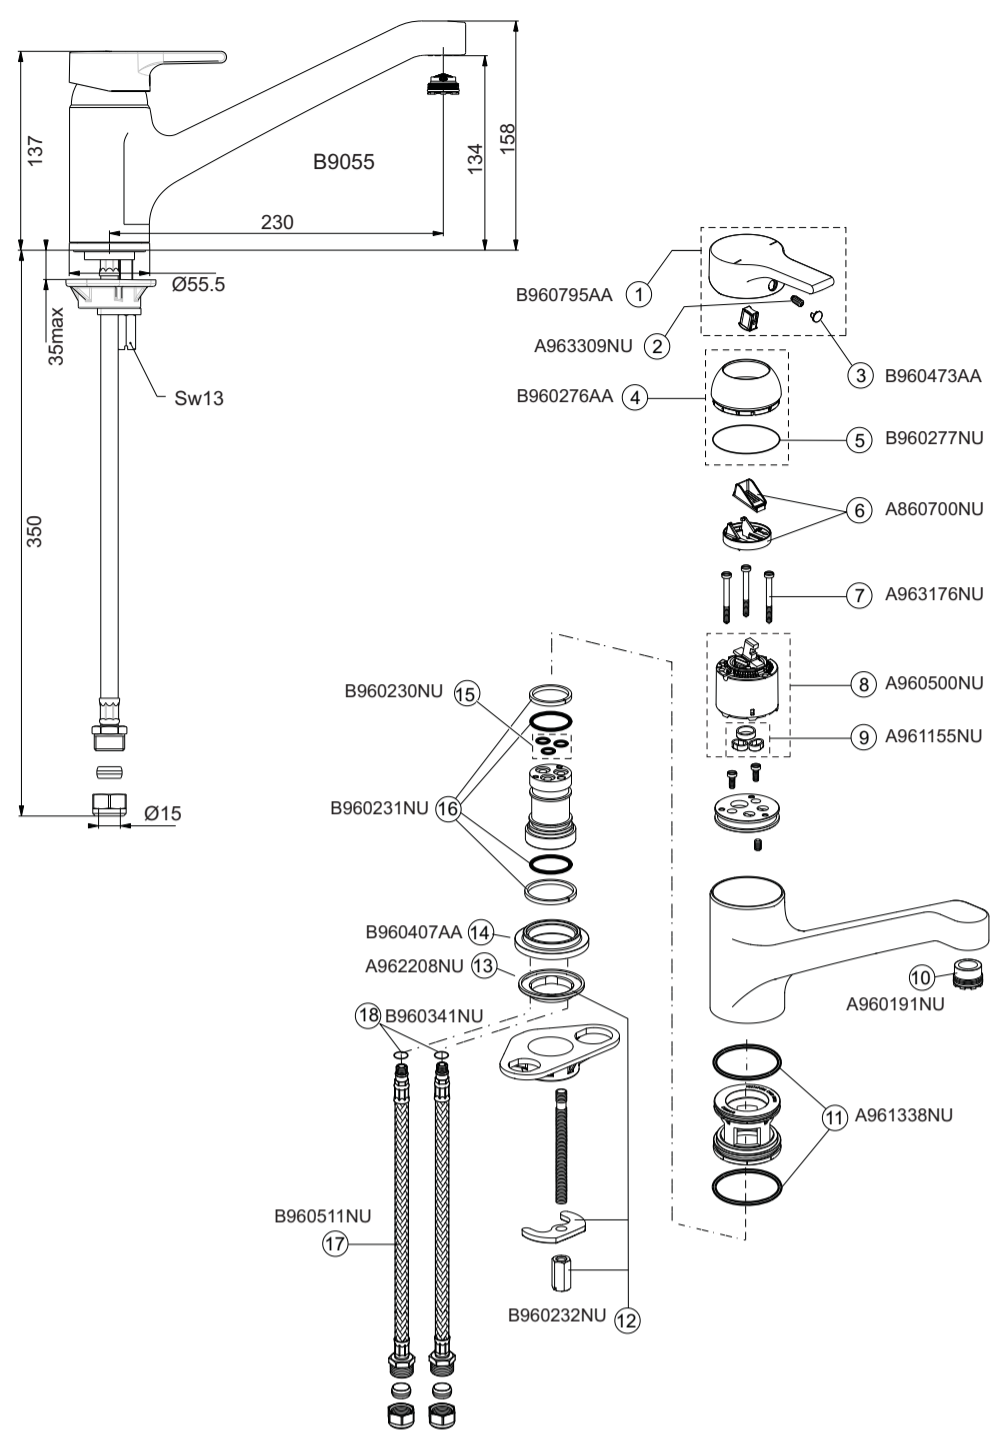

5 A21510 Nabis Gust S/L Kitchen Mixer

6 A21509 Nabis Emos S/L Kitchen Mixer

CONNECTIONS

The fittings covered by this instruction sheet are provided with flexible inlet tails for ease of installation which have 15mm compression connectors in the inlets for connection to conventional copper pipework

WATER SUPPLIES

These mixers are designed to operate on supply pressures from 0.1 bar minimum to 5 bar maximum.

CLEANING

When cleaning the fittings always use soap based cleaners. Never use abrasive or scouring powders and never use cleaners containing alcohol, ammonia, nitric acid, phosphoric acid or disinfectants.

IMPORTANT NOTE

Flush water through pipework to remove all debris etc. before connecting the fittings.

NABIS SINGLE LEVER KITCHEN MIXERS PART 1

Mixers covered by this instruction sheet

A21505	Nabis Apex S/L Kitchen Mixer Chrome
A21506	Nabis Capo S/L Kitchen Mixer Chrome
A21507	Nabis Arti S/L Kitchen Mixer Chrome
A21508	Nabis Esto S/L Kitchen Mixer Chrome
A21509	Nabis Emos S/L Kitchen Mixer Chrome
A21510	Nabis Gust S/L Kitchen Mixer Chrome

Wolseley UK, PO Box 21, Boroughbridge Road, Ripon, HG4 1SL.

*A guide to the Water Supply (Water Fittings) Regulations 1999 and the Water Byelaws 2000, Scotland, is published by WRAS (Water Regulations Advisory Scheme) Fern Close, Pen-y-Fan Industrial Estate, Oakdale, Newport, NP11 3EH. ISBN 0-9539708-0-9