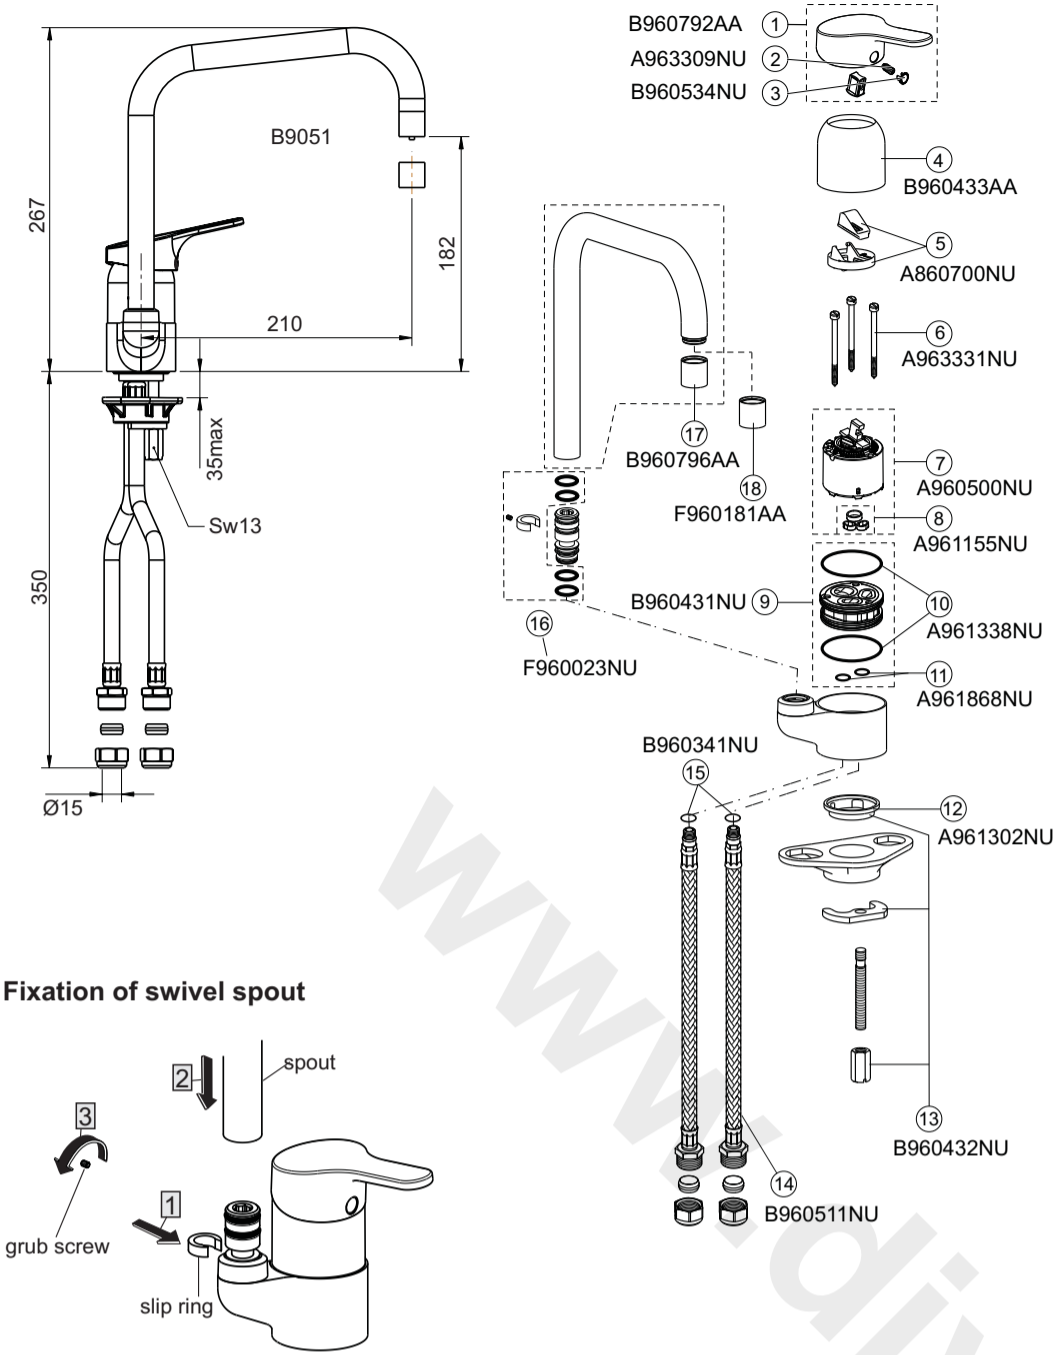

1 A21505 Nabis Apex S/L Kitchen Mixer