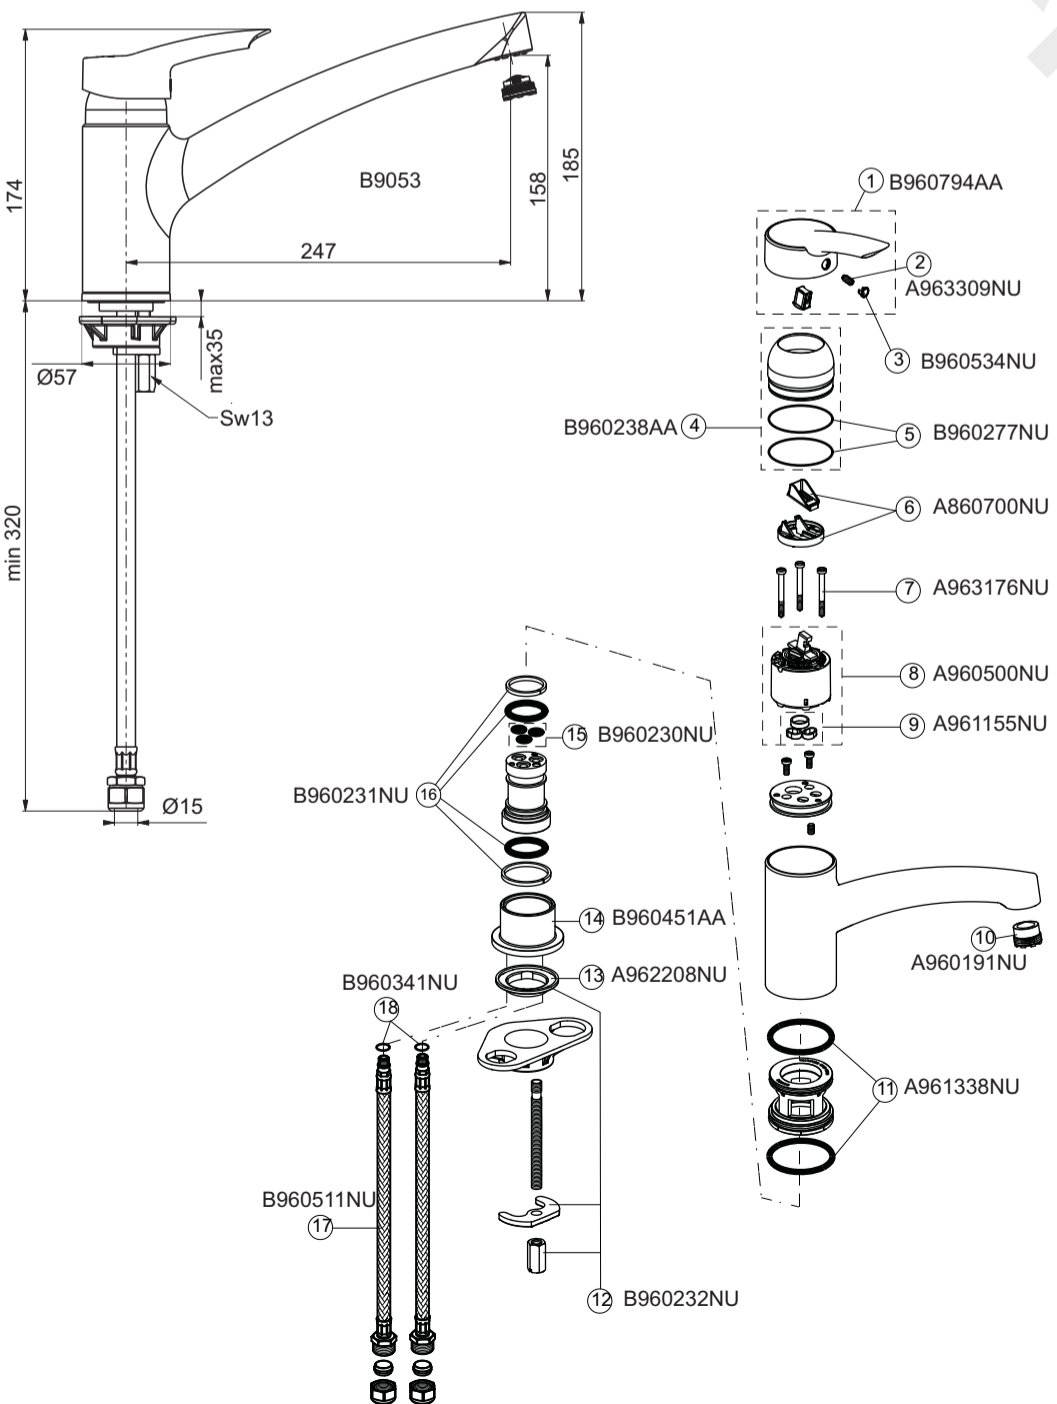

WATER SUPPLIES

These mixers are designed to operate on supply pressures from 0.1 bar minimum to 5 bar maximum.

CLEANING

When cleaning the fittings always use soap based cleaners. Never use abrasive or scouring powders and never use cleaners containing alcohol, ammonia, nitric acid, phosphoric acid or disinfectants.

The fittings covered by this installation and maintenance instruction should be installed in accordance with the water regulations published in 1999*, therefore we strongly recommend that these fittings are installed by a professional installer

Wolseley UK, PO Box 21, Boroughbridge Road, Ripon, HG4 1SL.

*A guide to the Water Supply (Water Fittings) Regulations 1999 and the Water Byelaws 2000, Scotland, is published by WRAS (Water Regulations Advisory Scheme) Fern Close, Pen-y-Fan Industrial Estate, Oakdale, Newport, NP11 3EH. ISBN 0-9539708-0-9

INSTALLER: After installation please pass this instruction booklet to user

1 A21505 Nabis Apex S/L Kitchen Mixer

2 A21506 Nabis Capo S/L Kitchen Mixer

3 A21507 Nabis Arti S/L Kitchen Mixer

4 A21508 Nabis Esto S/L Kitchen Mixer