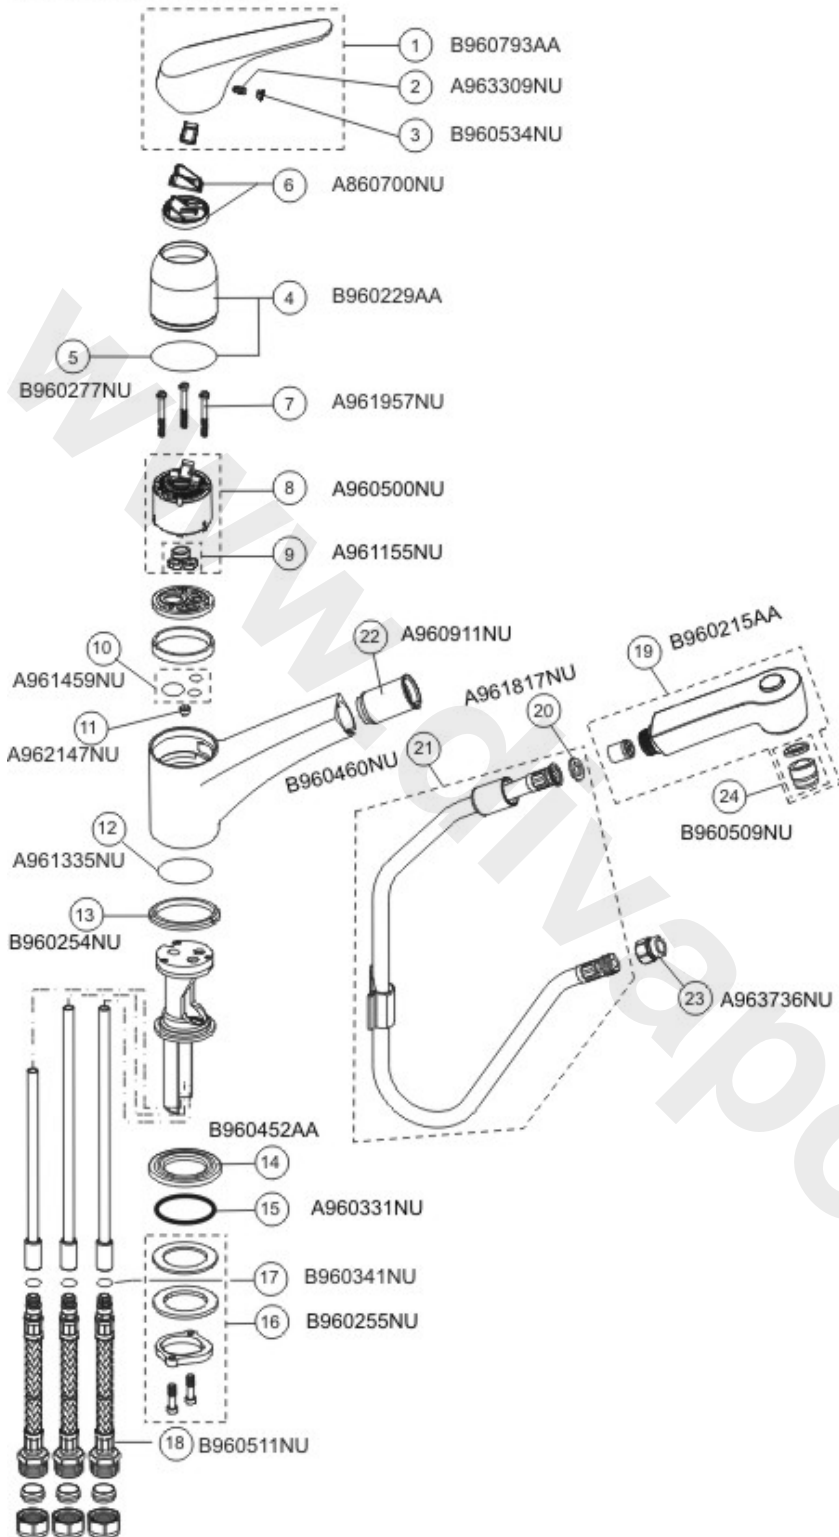

Produced from March 2009

Pos.	Description	Part-Number	Qty.	Pos.	Description	Part-Number	Qty.
1	Handle complete	B960793AA	1 pcs	13	Slip ring	B960254NU	1 pcs
2	Grub screw	A963309NU	1 pcs	14	Base plate ring	B960452AA	1 pcs
3	Screw cap index	B960534NU	1 pcs	15	O-ring seal set	A960331NU	1 set
4	Shroud	B960229AA	1 pcs	16	Fixing set	B960255NU	1 set
5	O-ring	B960277NU	1 pcs	17	O-rings 7,65 X 1,78	B960341NU	2 pcs
6	Click mechanism	A860700NU	1 set	18	Flexible inlet tail	B960511NU	1 pcs
7	Screws for cartridge fixing	A961957NU	3 pcs	19	Pull-out sink spray head	B960215AA	1 pcs
8	Cartridge 47mm	A960500NU	1 pcs	20	Sealing washer	A961817NU	5 pcs
9	Cartridge seals	A961155NU	1 set	21	Flexible hose 1500mm	B960460NU	1 pcs
10	Base plate seals	A961459NU	1 set	22	Ceramix combi manifold	A960911NU	1 pcs
11	Stopper	A962147NU	1 pcs	23	Nipple M15x1-G3/8	A963736NU	1 pcs
12	O-ring	A961335NU	1 pcs	24	Aerator insert for handspray	B960509NU	1 pcs