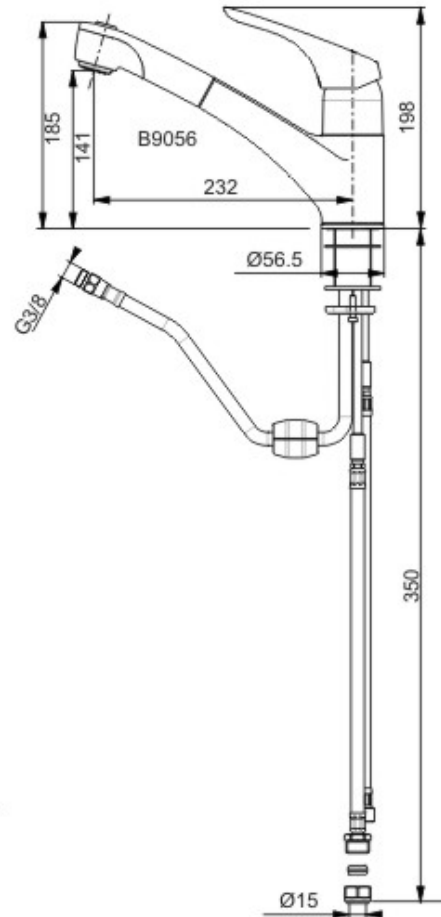

Produced from March 2009

Pos.	Description	Part-Number	Qty.	Pos.	Description	Part-Number	Qty.
1	Handle complete	B960793AA	1 pcs	13	Slip ring	B960254NU	1 pcs
2	Grub screw	A963309NU	1 pcs	14	Base plate ring	B960452AA	1 pcs
3	Screw cap index	B960534NU	1 pcs	15	O-ring seal set	A960331NU	1 set
4	Shroud	B960229AA	1 pcs	16	Fixing set	B960255NU	1 set
5	O-ring	B960277NU	1 pcs	17	O-rings 7,65 X 1,78	B960341NU	2 pcs
6	Click mechanism	A860700NU	1 set	18	Flexible inlet tail	B960511NU	1 pcs
7	Screws for cartridge fixing	A961957NU	3 pcs	19	Pull-out sink spray head	B960215AA	1 pcs
8	Cartridge 47mm	A960500NU	1 pcs	20	Sealing washer	A961817NU	5 pcs
9	Cartridge seals	A961155NU	1 set	21	Flexible hose 1500mm	B960460NU	1 pcs
10	Base plate seals	A961459NU	1 set	22	Ceramix combi manifold	A960911NU	1 pcs
11	Stopper	A962147NU	1 pcs	23	Nipple M15x1-G3/8	A963736NU	1 pcs
12	O-ring	A961335NU	1 pcs	24	Aerator insert for handspray	B960509NU	1 pcs