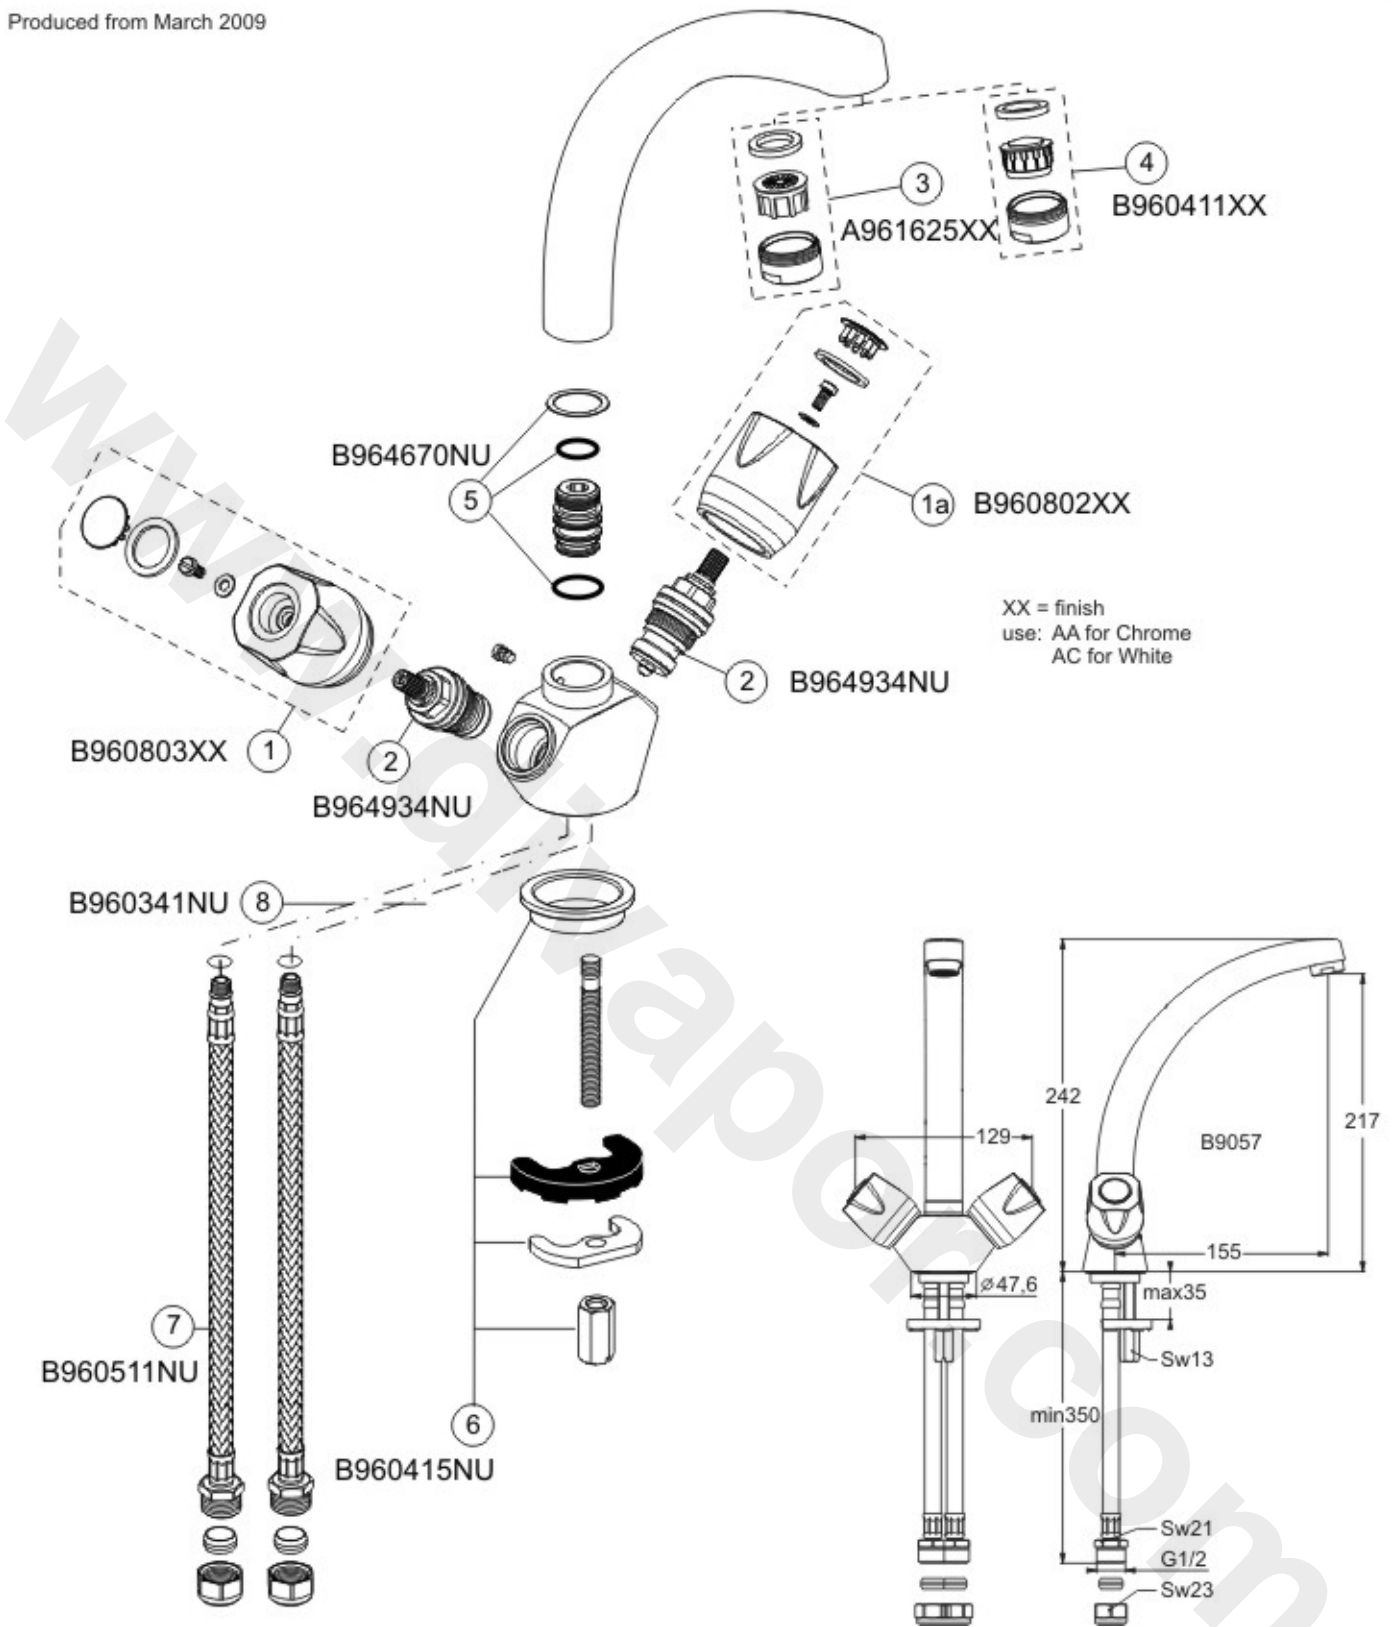

Produced from March 2009

Pos.	Description	Part-Number	Qty.	Pos.	Description	Part-Number	Qty.
1	Handle hot complete	B960803XX	1 pcs	5	Sealing set for cast spout	B964670NU	1 set
1a	Handle cold complete	B960802XX	1 pcs	6	Fixing set	B960415NU	1 set
2	Valve (2 required)	B964934NU	1 pcs	7	Flexible inlet tail	B960511NU	2 pcs
3	Flow straightener	A961625XX	1 pcs	8	O-rings	B960341NU	2 pcs
4	Aerator	B960411XX	1 pcs	10	Spout grub screw	B960273NU	1