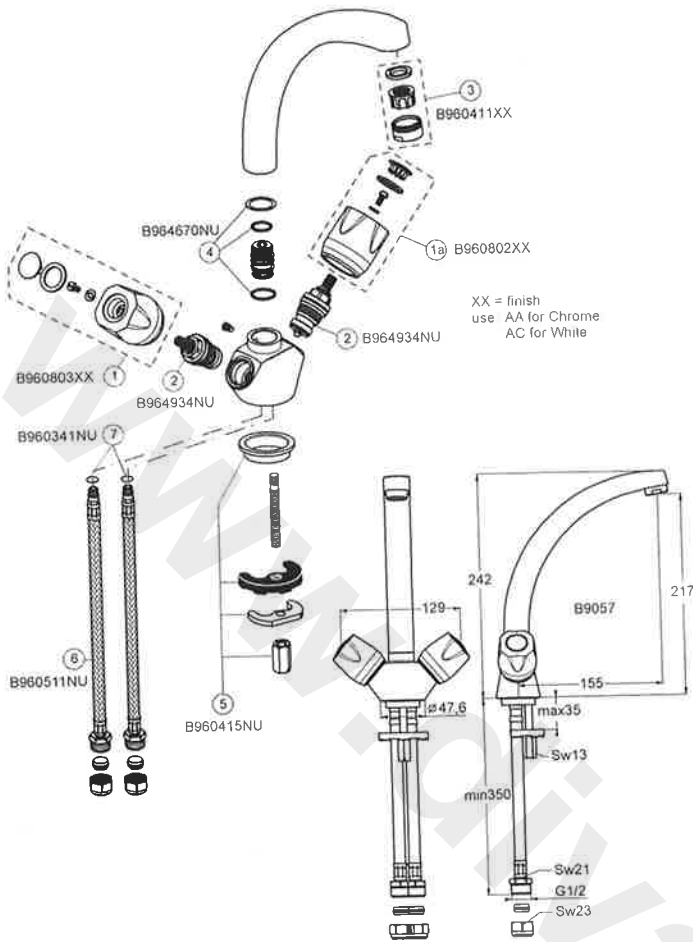

1 B08905/6 Nabis Duro II D/C Mono Sink Mixer Chrome/White