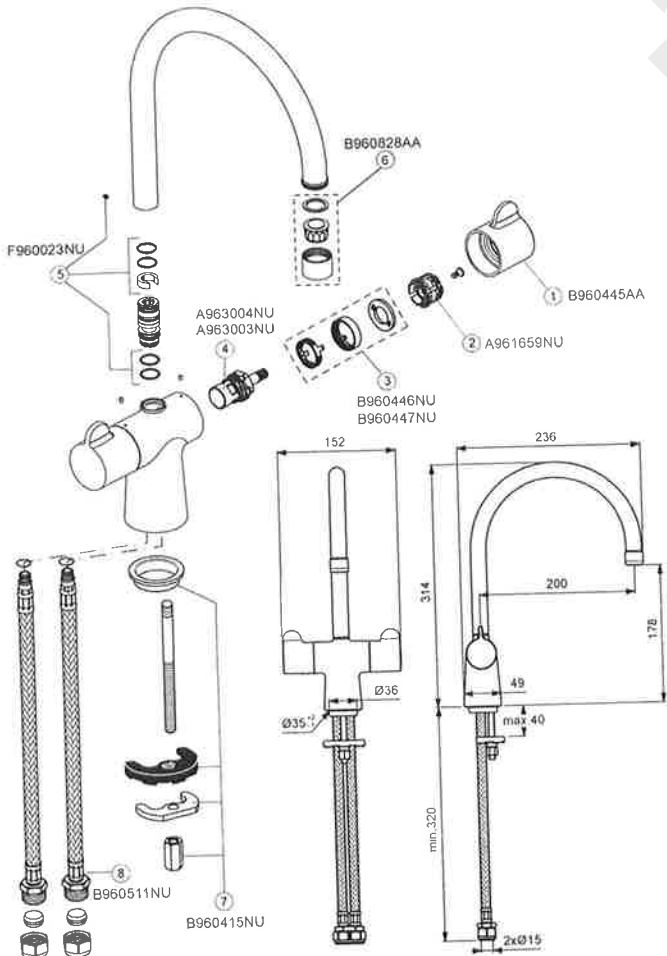

WATER SUPPLIES

These mixers are designed to operate on supply pressures from 0.1 bar minimum to 5 bar maximum.

CLEANING

When cleaning the fittings always use soap based cleaners. Never use abrasive or scouring powders and never use cleaners containing alcohol, ammonia, nitric acid, phosphoric acid or disinfectants.

IMPORTANT NOTE

Flush water through pipework to remove all debris etc. before connecting the fittings.

The fittings covered by this installation and maintenance instruction should be installed in accordance with the water regulations published in 1999*, therefore we strongly recommend that these fittings are installed by a professional installer

*A guide to the Water Supply (Water Fittings) Regulations 1999 and the Water Byelaws 2000, Scotland, is published by WRAS (Water Regulations Advisory Scheme) Fern Close, Pen-y-Fan Industrial Estate, Oakdale, Newport, NP11 5EH, ISBN 0-9539706-0-9

INSTALLER: After installation please pass this instruction booklet to user

1 B08905/6 Nabis Duro II D/C Mono Sink Mixer Chrome/White

2 B08907 Nabis Tava II D/C Mono Sink Mixer CP

3 B08908 Nabis Luma II D/C Mono Sink Mixer CP