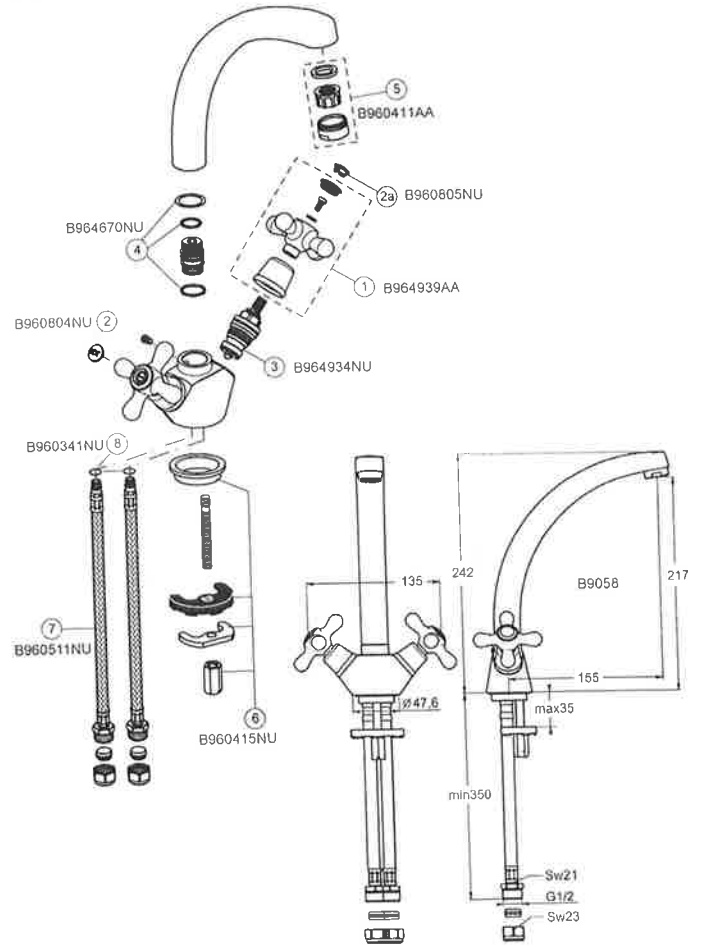

2 B08907 Nabis Tava II D/C Mono Sink Mixer CP