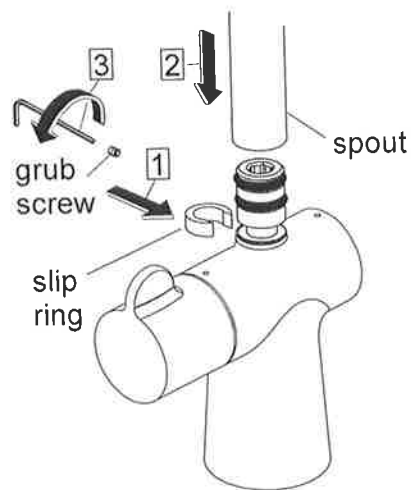

5 FIXATION OF SWIVEL SPOUT

Spout fixation for the following mixers

B08905 Nabis Duro II D/C Mono Sink Mixer CP
B08906 Nabis Duro II D/C Kitchen Mixer WH
B08907 Nabis Tava II D/C Mono Sink Mixer CP

Spout fixation for the following mixers

B08908 Nabis Luma II D/C Mono Sink Mixer CP
B08909 Nabis Pula II D/C Mono Sink Mixer CP

CONNECTIONS

The fittings covered by this instruction sheet are provided with flexible inlet tails for ease of installation which have 15mm compression connectors in the inlets for connection to conventional copper pipework