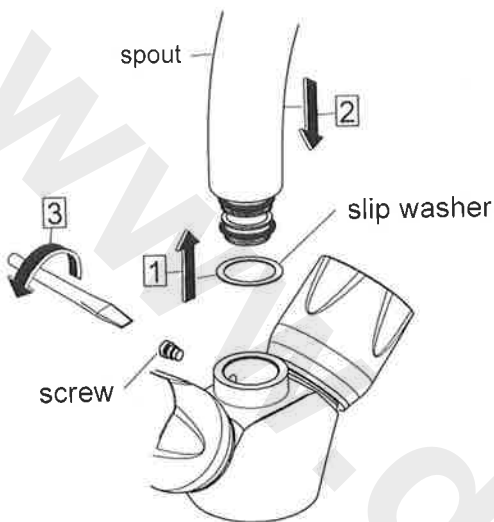

5 FIXATION OF SWIVEL SPOUT

Spout fixation for the following mixers

B08905 Nabis Duro II D/C Mono Sink Mixer CP
B08906 Nabis Duro II D/C Kitchen Mixer WH
B08907 Nabis Tava II D/C Mono Sink Mixer CP

Spout fixation for the following mixers

B08908 Nabis Luma II D/C Mono Sink Mixer CP
B08909 Nabis Pula II D/C Mono Sink Mixer CP

CONNECTIONS

The fittings covered by this instruction sheet are provided with flexible inlet tails for ease of installation which have 15mm compression connectors in the inlets for connection to conventional copper pipework